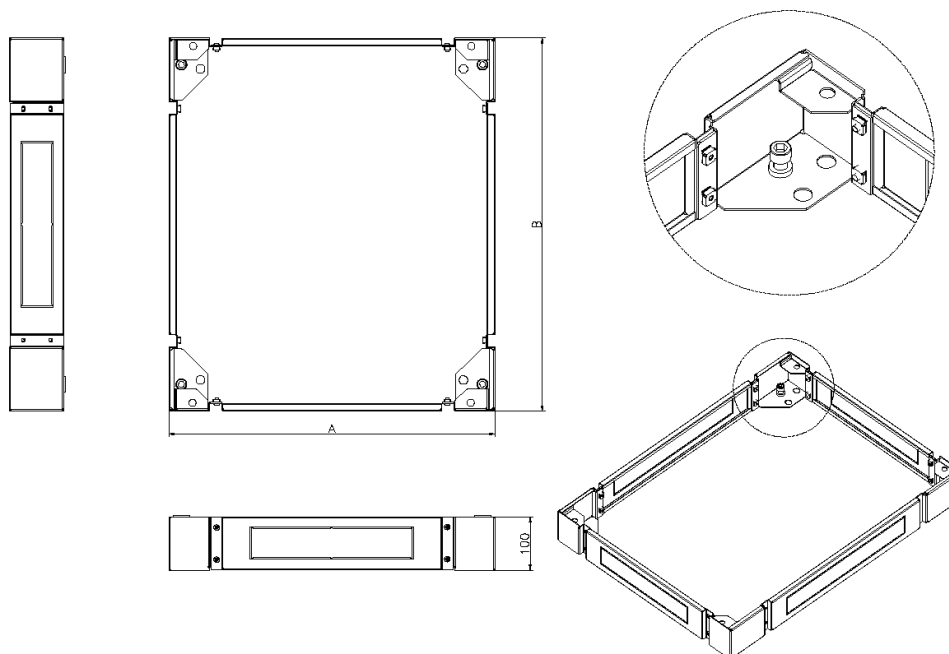

Environ Plinth 800 mm Wide x 1200 mm Deep for SR Racks Grey White

Item Code: 544-982-GE

excel
without compromise.

✕ Cable entry via blank plates on all sides

✕ Cable entry knockouts x 4

✕ Load Bearing

✕ Takes both Levelling Feet and Castors

The plinth is manufactured with removable sides to further aid access for cabling and levelling purposes.

Product Specifications

Feature	Values
Model	Complete base kit
Material	Steel
Colour	Grey White
Suitable for cable patch	yes
Width	800 mm
Height	100 mm
Depth	800 mm

Environ Plinth 800 mm Wide x 1200 mm Deep for SR Racks Grey White

Item Code: 544-982-GE

Product drawing

Standards

Applicable standard	Detail
RoHS-II/-III (2011/65/EU & 2015/863): 2023	Our products, demonstrate full adherence to the regulatory stipulations of the EU Directive 2011/65/EU (RoHS-II) and its corresponding delegated directive 2015/863 (RoHS-III).
WFD: 2023	Compliant to Waste Framework Directive
SCIP: 2023	Compliant - Does Not Contain Substances of Concern In articles as such or in complex objects (Products)
POPs (EU) No 2019/1021	EU Regulation for the restriction of Persistent Organic Pollutants.

Part Number Table

Part Number	Description
544-960-BK	Environ Plinth 600 mm Wide x 1000 mm Deep for SR Racks Black
544-962-BK	Environ Plinth 600 mm Wide x 1200 mm Deep for SR Racks Black

Environ Plinth 800 mm Wide x 1200 mm Deep for SR Racks Grey White