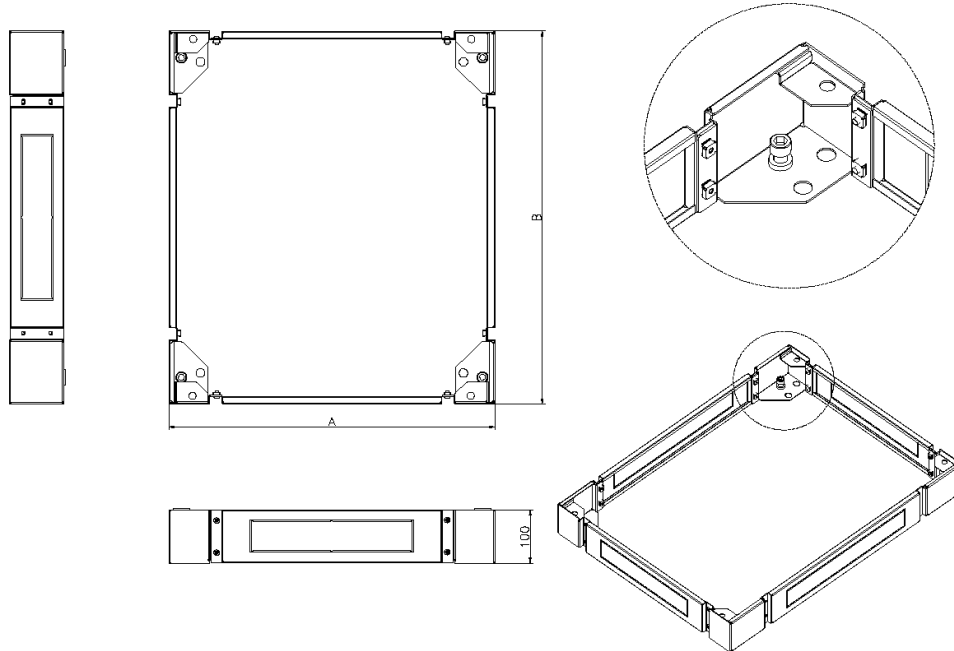

Environ Plinth 800mm Wide x 1200mm Deep for SR Racks Grey White

Item Code: 544-982-GE

excel
without compromise.

✕ Cable entry via blank plates on all sides

✕ Cable entry knockouts x 4

✕ Load Bearing

✕ Takes both Levelling Feet and Castors

The plinth is manufactured with removable sides to further aid access for cabling and levelling purposes.

Product Specifications

Feature	Values
Model	Complete base kit
Material	Steel
Colour	Grey White
Suitable for cable patch	yes
Width	800 mm
Height	100 mm
Depth	800 mm

Environ Plinth 800mm Wide x 1200mm Deep for SR Racks Grey White

Item Code: 544-982-GE

Product drawing

Standards

Applicable standard	Detail
RoHS-II/-III (2011/65/EU & 2015/863): 2023	Our products, demonstrate full adherence to the regulatory stipulations of the EU Directive 2011/65/EU (RoHS-II) and its corresponding delegated directive 2015/863 (RoHS-III).
WFD: 2023	Compliant to Waste Framework Directive
SCIP: 2023	Compliant - Does Not Contain Substances of Concern In articles as such or in complex objects (Products)
POPs (EU) No 2019/1021	EU Regulation for the restriction of Persistent Organic Pollutants.

Part Number Table

Part Number	Description
544-960-BK	Environ Plinth 600mm Wide x 1000mm Deep for SR Racks Black
544-962-BK	Environ Plinth 600mm Wide x 1200mm Deep for SR Racks Black

Environ Plinth 800mm Wide x 1200mm Deep for SR Racks Grey White