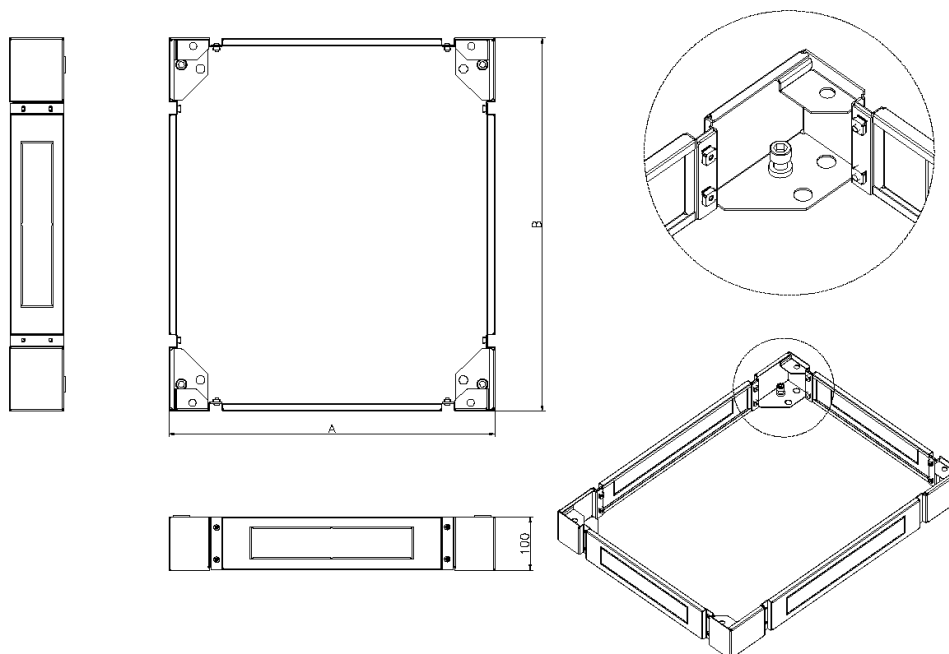

Excel Plinth 800 mm Wide x 1200 mm Deep for SR Racks Grey White

Item Code: 544-982-GE

excel
without compromise.

Cable entry via blank plates on all sides

Cable entry knockouts x 4

Load Bearing

Takes both Levelling Feet and Castors

The plinth is manufactured with removable sides to further aid access for cabling and levelling purposes.

Product Specifications

Feature	Values
Model	Complete base kit
Material	Steel
Colour	Grey White
Suitable for cable patch	yes
Width	800 mm
Height	100 mm
Depth	1200 mm

Excel Plinth 800 mm Wide x 1200 mm Deep for SR Racks Grey White

Item Code: 544-982-GE

excel
without compromise.

Product drawing

Standards

Applicable standard	Detail
Directive 2011/65/EU (RoHS II)	Restriction of the Use of Certain Hazardous Substances in Electrical and Electronic Equipment — compliant. Applies within EU member states).
Directive (EU) 2015/863 (RoHS III)	Amending Directive 2011/65/EU to add four phthalates (DEHP, BBP, DBP, DIBP) to Annex II — compliant.
Directive 2008/98/EC (WFD)	Waste Framework Directive — compliant. Implemented in the UK through the Waste (England and Wales) Regulations 2011 (SI 2011 No. 988).
ECHA SCIP Database	Compliant; product does not contain SVHCs (Substances of Very High Concern) as defined under REACH Article 33(1). Submission obligations met under EU REACH and UK REACH.
Regulation (EU) 2019/1021 (POPs)	EU Regulation on Persistent Organic Pollutants — compliant. For Great Britain, compliance is aligned with the Persistent Organic Pollutants (Amendment) (EU Exit) Regulations 2020 (SI 2020 No. 1355).
UK SI 2012 No. 3032	The Restriction of the Use of Certain Hazardous Substances in Electrical and Electronic Equipment Regulations 2012 (UK RoHS) — compliant for Great

Excel Plinth 800 mm Wide x 1200 mm Deep for SR Racks Grey White

Item Code: 544-982-GE

Britain. Retained EU law, as amended by the Product Safety and Metrology (Amendment etc.) (EU Exit) Regulations 2019.