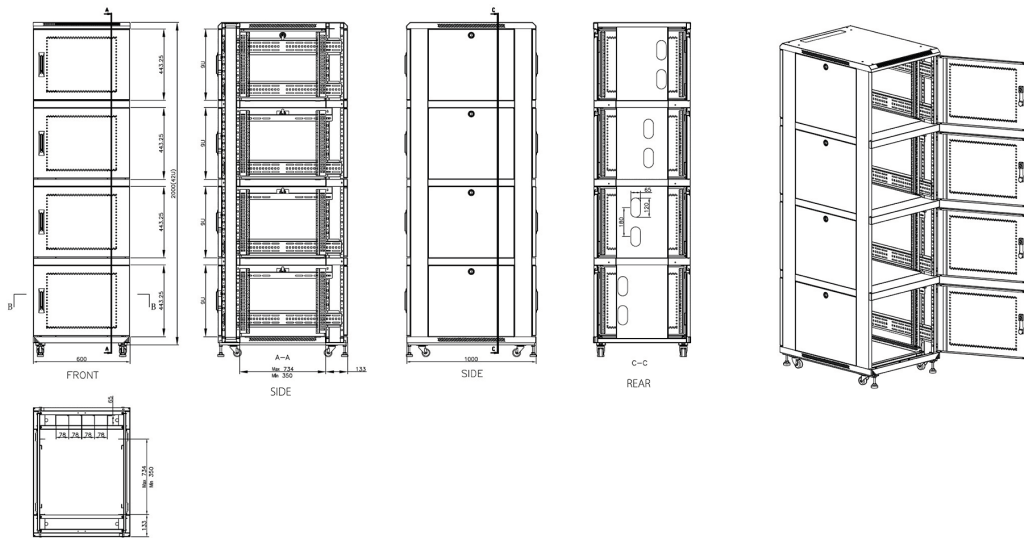

Environ CL600 Rack 4 Compartment Elevation Views