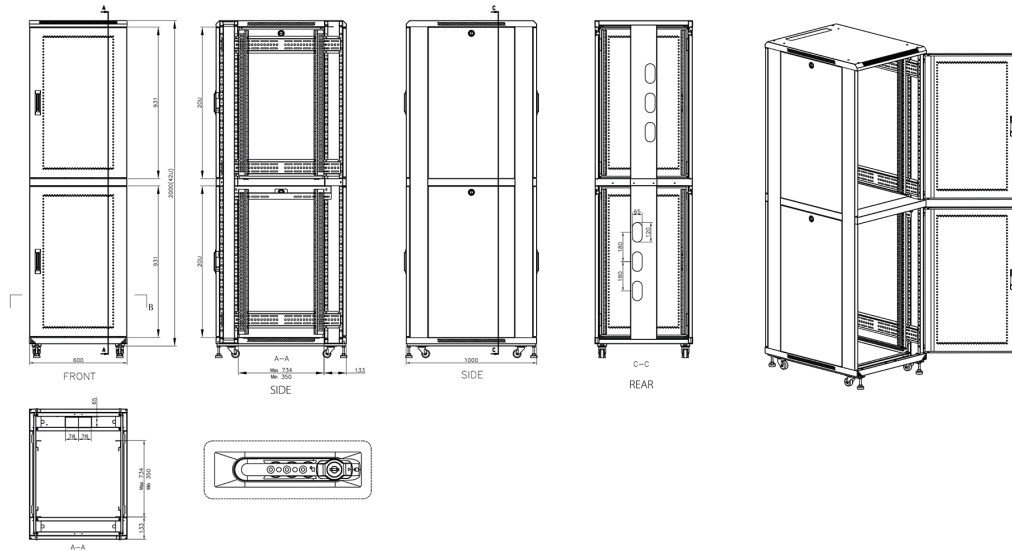

Environ CL600 42U Co-Location Rack 600x1000mm (2 Compartments) Vented (F) Vented (R) B/Panels R...

Item Code: 545-4261-2C-VVBM-BK

Product drawings

Environ CL600 Rack 2 Compartment Elevation Views