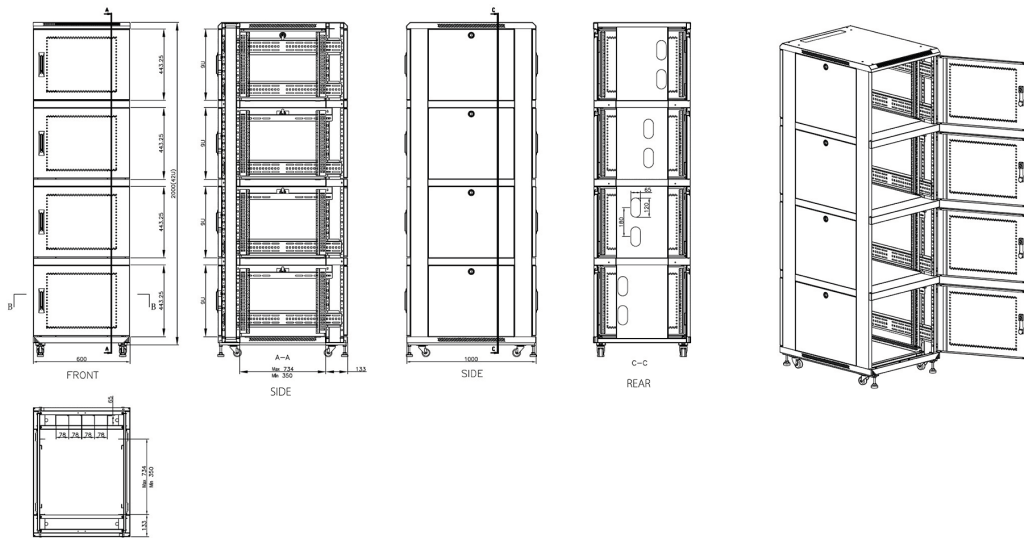

Part Code: 545-4261-2C-VVBM-BK

sales@excel-networking.com
excel-networking.com

Product drawings

Environ CL600 Rack 2 Compartment Elevation Views

Environ CL600 Rack 4 Compartment Elevation Views

Environ CL600 42U Co-Location Rack 600x1000mm (2 Compartments) Vented (F) Vented (R) B/Panels R...