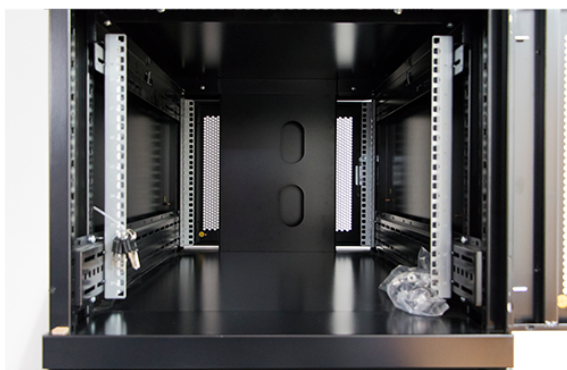

Mesh compartment doors

Removable side panels

Key and 3-digit combination locks

Inner door lock

Vertical cable management

U height profile markings

Environ CL600 42U Co-Location Rack 600x1000mm (2 Compartments) Vented (F) Vented (R) B/Panels R...