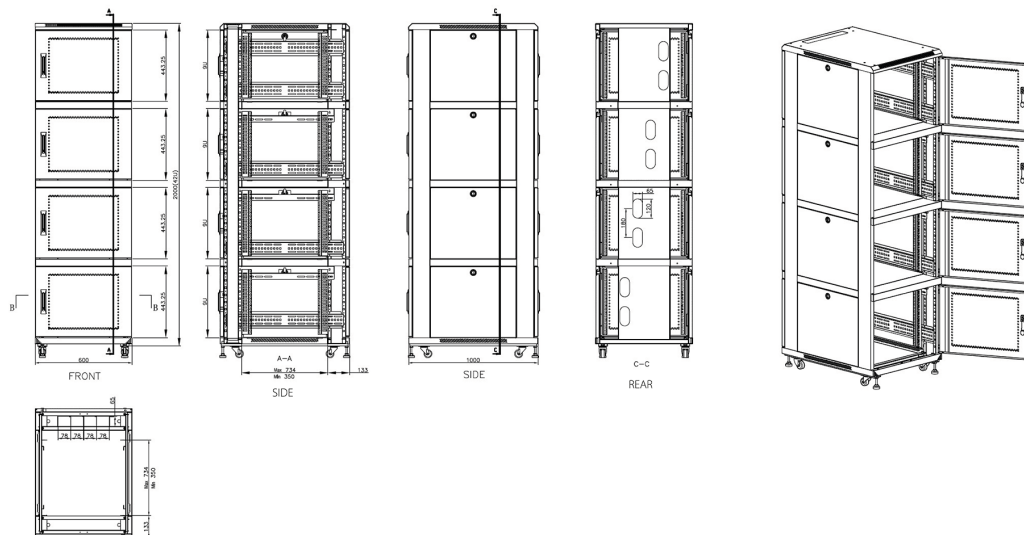

Item Code: 545-4261-2C-VVBM-BK

Product drawings

Environ CL600 Rack 2 Compartment Elevation Views

Environ CL600 Rack 4 Compartment Elevation Views

Environ CL600 42U Co-Location Rack 600x1000mm (2 Compartments) Vented (F) Vented (R) B/Panels R...

Item Code: 545-4261-2C-VVBM-BK

Standards

Standard	Detail
ANSI/EIA-310-E	Electronic Industries Association standard for horizontal spacing, vertical hole spacing, rack opening and front panel width
BS EN 60297-3-100:2009	Mechanical structures for electronic equipment. Dimensions of mechanical structures of the 482,6 mm (19 in) series. Basic dimensions of front panels, subracks, chassis, racks and cabinets
DIN 41494 Part 1 & 7	Panel Mounting Racks For Electronics Equipments; Racks And Panels, Dimensions; Dimensions of cabinets and suites of racks
RoHS-II/III (2011/65/EU & 2015/863): 2023	Our products, demonstrate full adherence to the regulatory stipulations of the EU Directive 2011/65/EU (RoHS-II) and its corresponding delegated directive 2015/863 (RoHS-III).
WFD: 2023	Compliant to Waste Framework Directive
SCIP: 2023	Compliant - Does Not Contain Substances of Concern In articles as such or in complex objects (Products)
POPs (EU) No 2019/1021	EU Regulation for the restriction of Persistent Organic Pollutants.