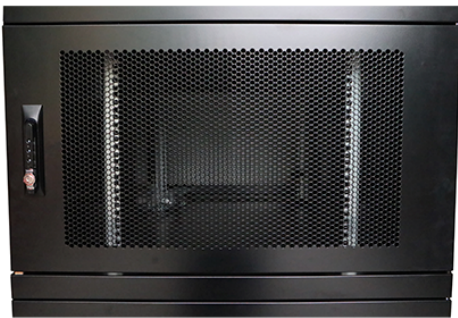

Environ CL600 42U Co-Location Rack 600x1000mm (2
Compartments) Vented (F) Vented (R) B/Panels R...

Part Code: 545-4261-2C-VVBM-BK

sales@excel-networking.com
excel-networking.com

Product images

Mesh compartment doors