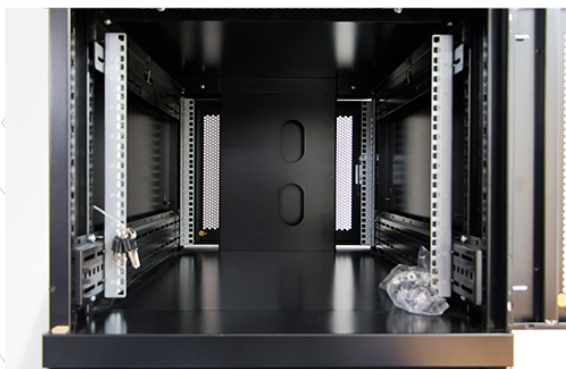

Removable side panels

Key and 3-digit combination locks

Inner door lock

Vertical cable management

U height profile markings

Environ CL600 42U Co-Location Rack 600x1000mm (2 Compartments) Vented (F) Vented (R) B/Panels R...