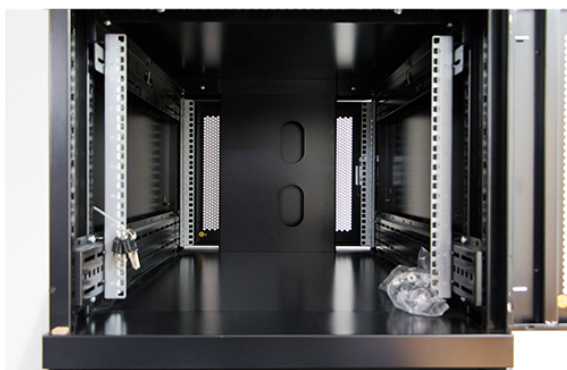

Key and 3-digit combination locks

Vertical cable management