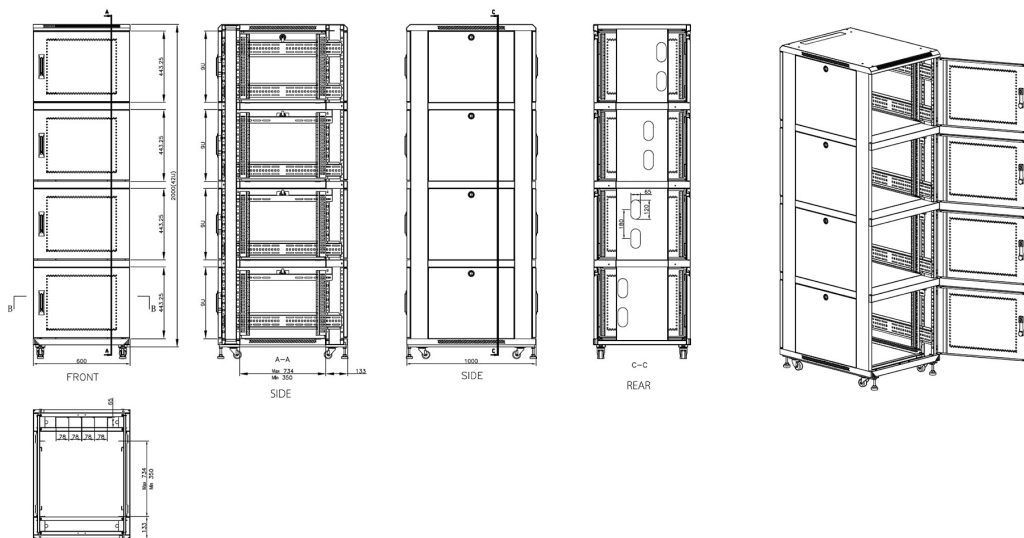

Part Code: 545-4261-2C-VVBM-BK-FP

sales@excel-networking.com
excel-networking.com

Product drawings

Environ CL600 Rack 2 Compartment Elevation Views

Environ CL600 Rack 4 Compartment Elevation Views

Environ CL600 42U Co-Location Rack 600x1000mm (2 Compartments) Vented (F) Vented (R) B/Panels R...