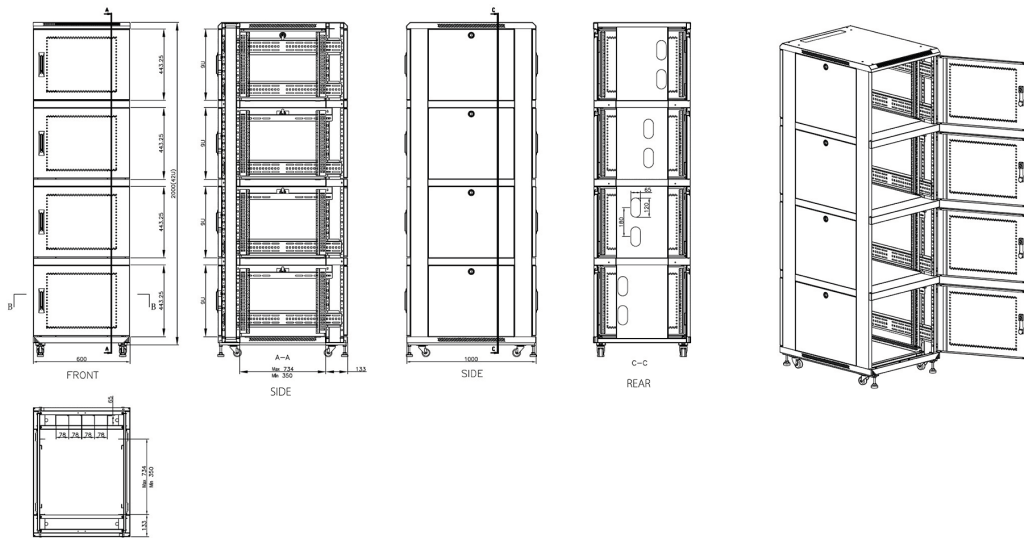

Part Code: 545-4261-2C-VVBM-BK-FP

sales@excel-networking.com
excel-networking.com

Product drawings

Environ CL600 Rack 2 Compartment Elevation Views

Environ CL600 Rack 4 Compartment Elevation Views

Environ CL600 42U Co-Location Rack 600x1000mm (2 Compartments) Vented (F) Vented (R) B/Panels R...