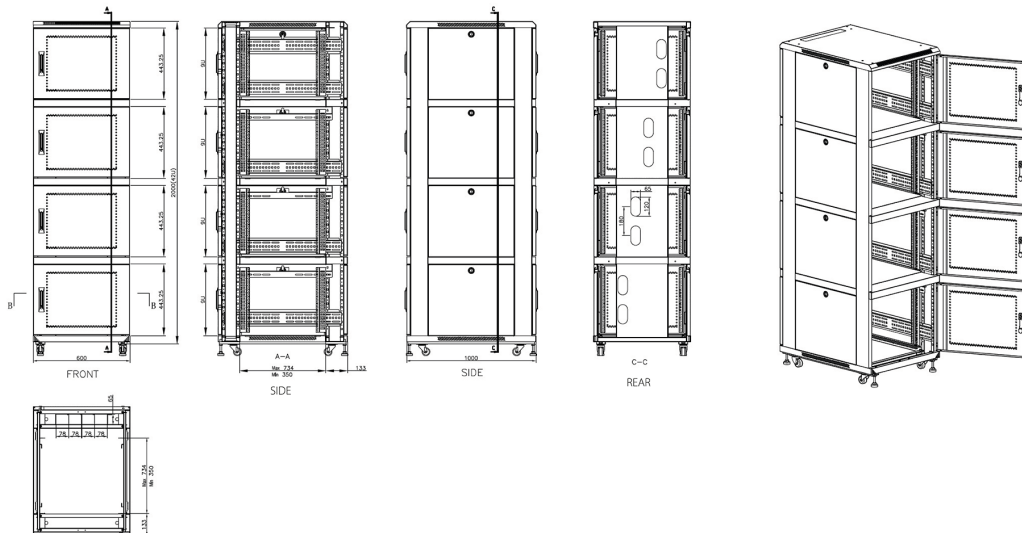

Product drawings

Environ CL600 Rack 2 Compartment Elevation Views

Environ CL600 Rack 4 Compartment Elevation Views

Environ CL600 42U Co-Location Rack 600x1000mm (2 Compartments) Vented (F) Vented (R) B/Panels R...