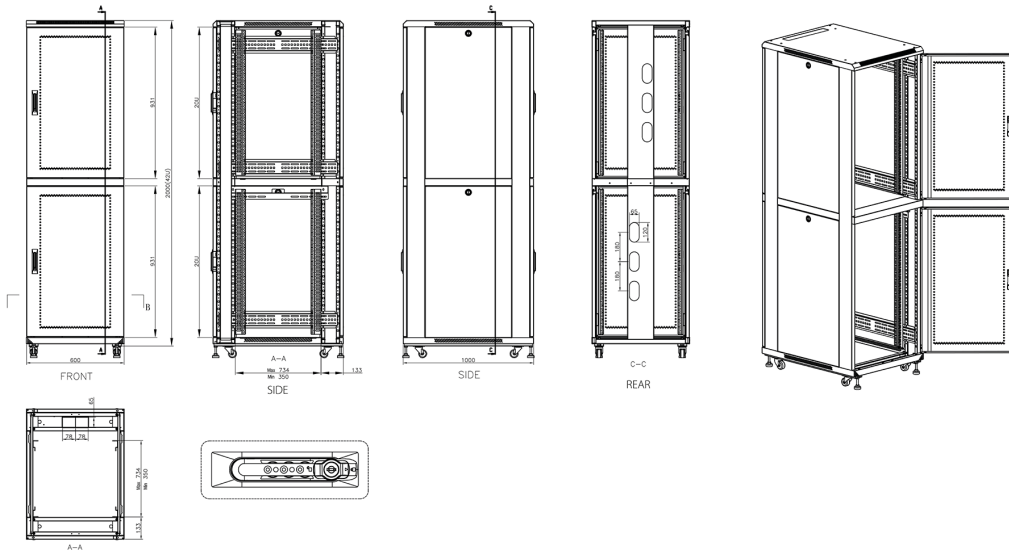

Product drawings

Environ CL600 Rack 2 Compartment Elevation Views

Environ CL600 Rack 4 Compartment Elevation Views

Environ CL600 42U Co-Location Rack 600x1000mm (2 Compartments) Vented (F) Vented (R) B/Panels R...