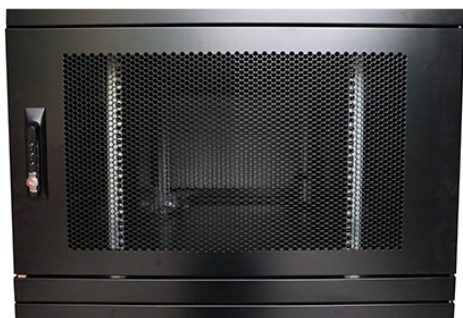

Environ CL600 42U Co-Location Rack 600x1000mm
(2 Compartments) Vented (F) Vented (R) B/Panels
R...

excel
without compromise.

Item Code: 545-4261-2C-VVBM-BK-FP

Product images

Mesh compartment doors