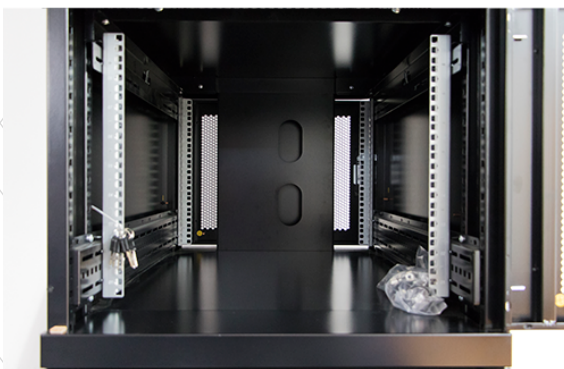

Removable side panels

Key and 3-digit combination locks

Inner door lock

Vertical cable management

U height profile markings

Environ CL600 42U Co-Location Rack 600x1000mm (2 Compartments) Vented (F) Vented (R) B/Panels R...