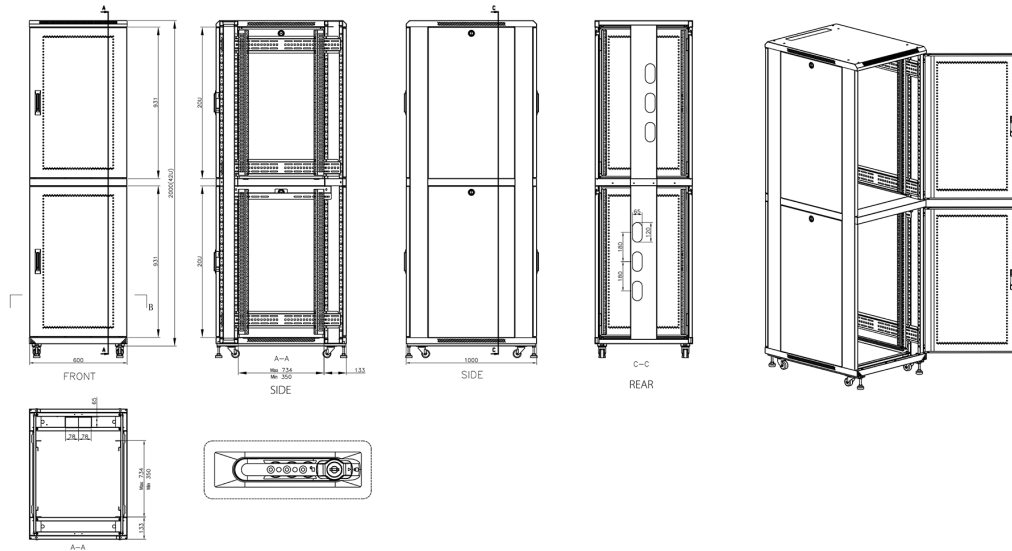

Environ CL600 42U Co-Location Rack 600x1000mm (2 Compartments) Vented (F) Vented (R) B/Panels R...

Item Code: 545-4261-2C-VVBM-GW

Product drawings

Environ CL600 Rack 2 Compartment Elevation Views