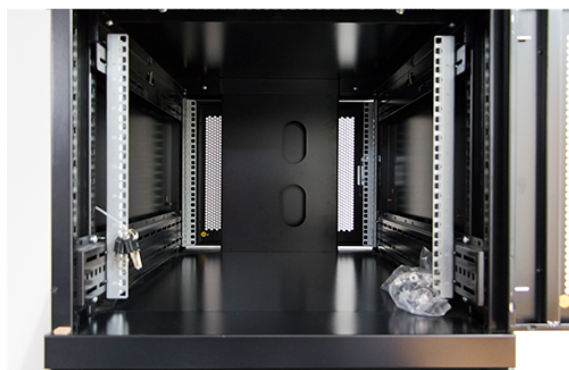

Removable side panels

Key and 3-digit combination locks

Inner door lock

Vertical cable management

U height profile markings

Environ CL600 42U Co-Location Rack 600x1000mm (2 Compartments) Vented (F) Vented (R) B/Panels R...