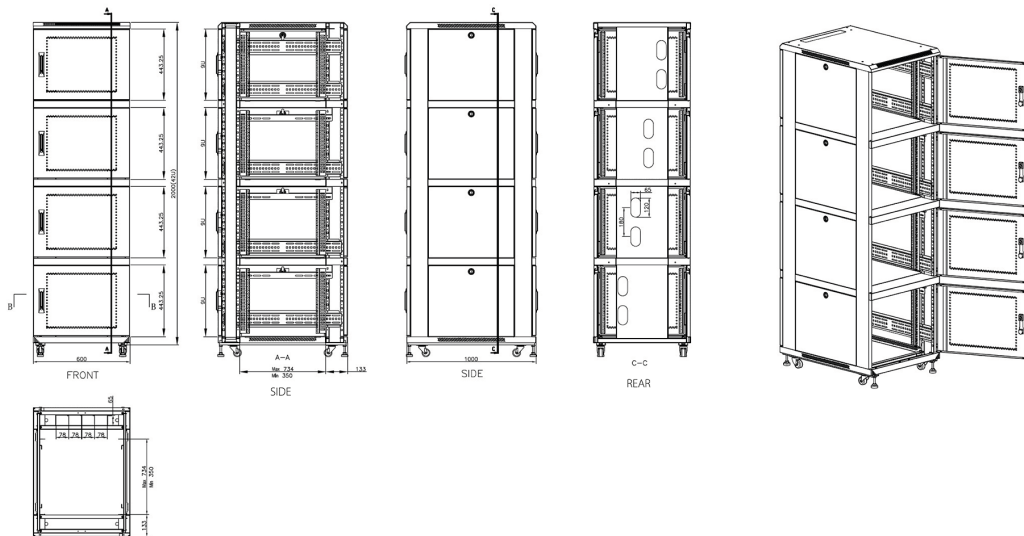

Part Code: 545-4261-2C-VVBM-GW

sales@excel-networking.com
excel-networking.com

Product drawings

Environ CL600 Rack 2 Compartment Elevation Views

Environ CL600 Rack 4 Compartment Elevation Views

Environ CL600 42U Co-Location Rack 600x1000mm (2 Compartments) Vented (F) Vented (R) B/Panels R...