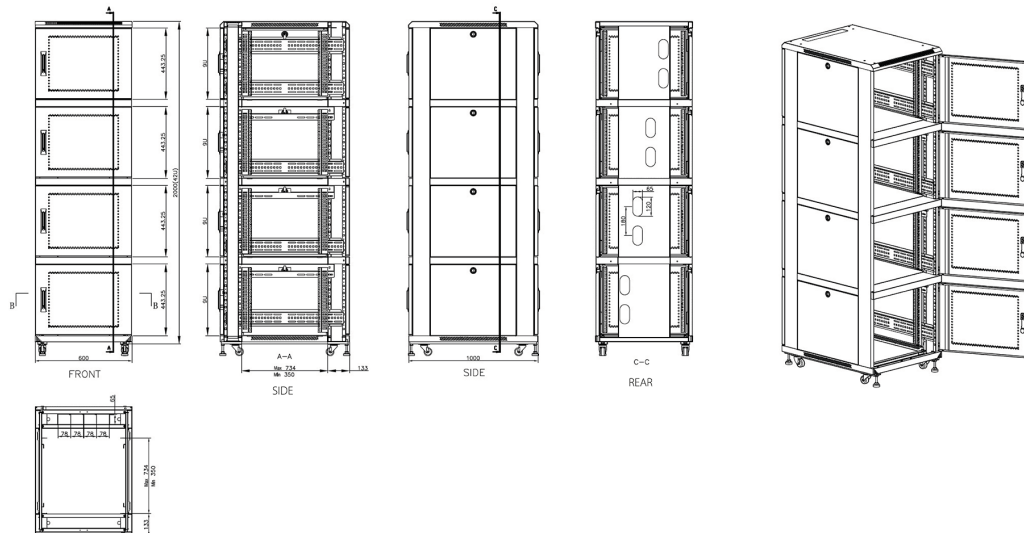

Item Code: 545-4261-2C-VVBM-GW

Product drawings

Environ CL600 Rack 2 Compartment Elevation Views

Environ CL600 Rack 4 Compartment Elevation Views

Environ CL600 42U Co-Location Rack 600x1000mm (2 Compartments) Vented (F) Vented (R) B/Panels R...

Item Code: 545-4261-2C-VVBM-GW

Standards

Standard	Detail
ANSI/EIA-310-E	Electronic Industries Association standard for horizontal spacing, vertical hole spacing, rack opening and front panel width
BS EN 60297-3-100:2009	Mechanical structures for electronic equipment. Dimensions of mechanical structures of the 482,6 mm (19 in) series. Basic dimensions of front panels, subracks, chassis, racks and cabinets
DIN 41494 Part 1 & 7	Panel Mounting Racks For Electronics Equipments; Racks And Panels, Dimensions; Dimensions of cabinets and suites of racks
RoHS-II/III (2011/65/EU & 2015/863): 2023	Our products, demonstrate full adherence to the regulatory stipulations of the EU Directive 2011/65/EU (RoHS-II) and its corresponding delegated directive 2015/863 (RoHS-III).
WFD: 2023	Compliant to Waste Framework Directive
SCIP: 2023	Compliant - Does Not Contain Substances of Concern In articles as such or in complex objects (Products)
POPs (EU) No 2019/1021	EU Regulation for the restriction of Persistent Organic Pollutants.