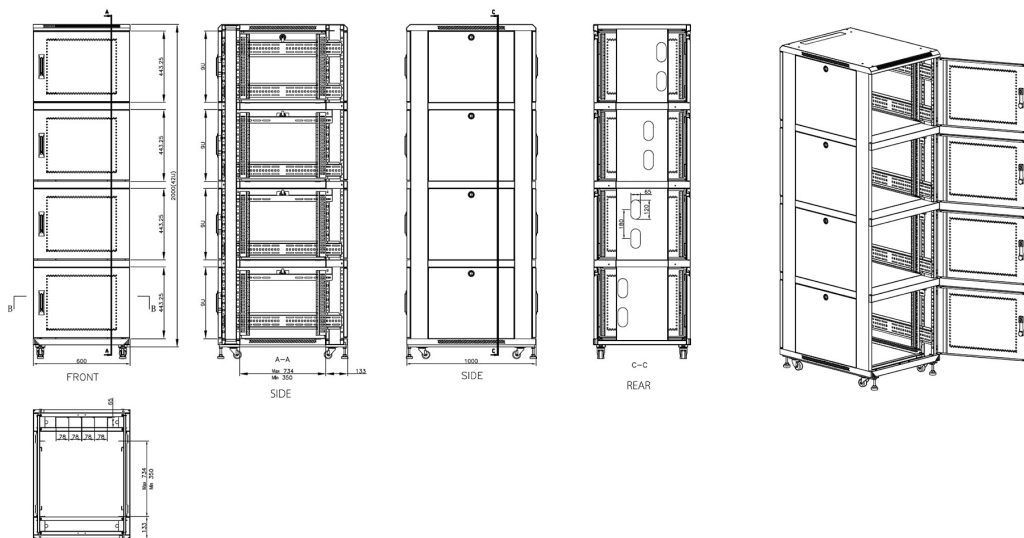

Part Code: 545-4261-4C-VVBM-BK

sales@excel-networking.com
excel-networking.com

Product drawings

Environ CL600 Rack 2 Compartment Elevation Views

Environ CL600 Rack 4 Compartment Elevation Views

Environ CL600 42U Co-Location Rack 600x1000mm (4 Compartments) Vented (F) Vented (R) B/Panels R...