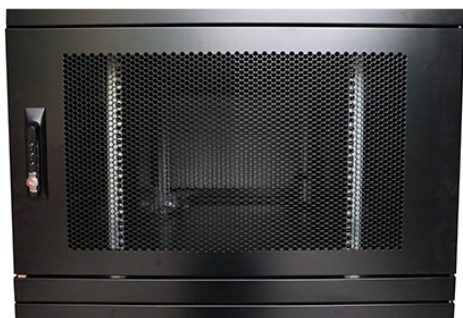

Environ CL600 42U Co-Location Rack 600x1000mm
(4 Compartments) Vented (F) Vented (R) B/Panels
R...

excel
without compromise.

Item Code: 545-4261-4C-VVBM-BK-FP

Product images

Mesh compartment doors