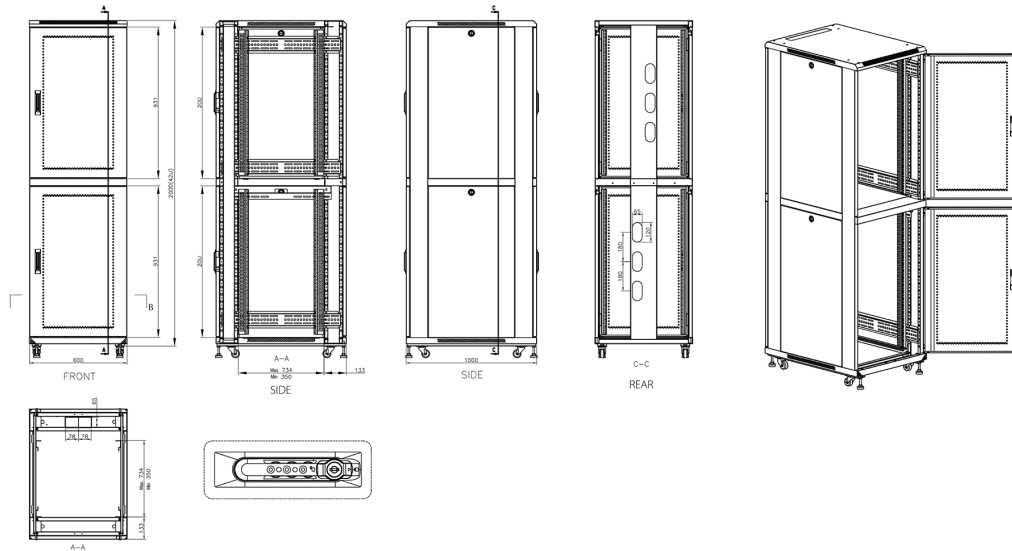

Product drawings

Environ CL600 Rack 2 Compartment Elevation Views

Environ CL600 Rack 4 Compartment Elevation Views

Environ CL600 42U Co-Location Rack 600x1000mm (4 Compartments) Vented (F) Vented (R) B/Panels R...