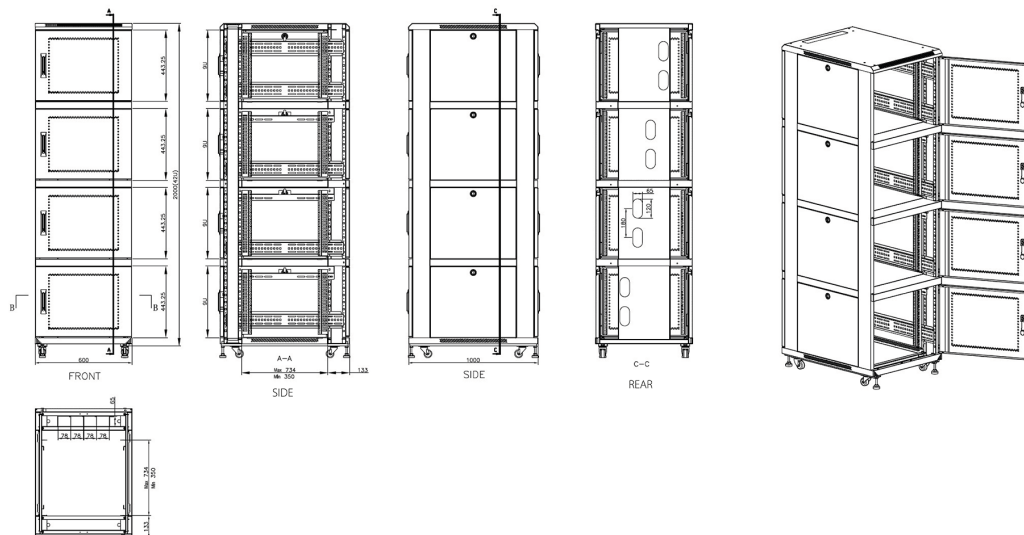

Product drawings

Environ CL600 Rack 2 Compartment Elevation Views

Environ CL600 Rack 4 Compartment Elevation Views

Environ CL600 42U Co-Location Rack 600x1000mm (4 Compartments) Vented (F) Vented (R) B/Panels R...