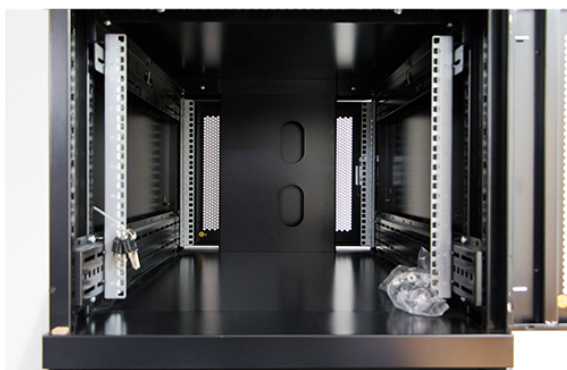

Vertical cable management