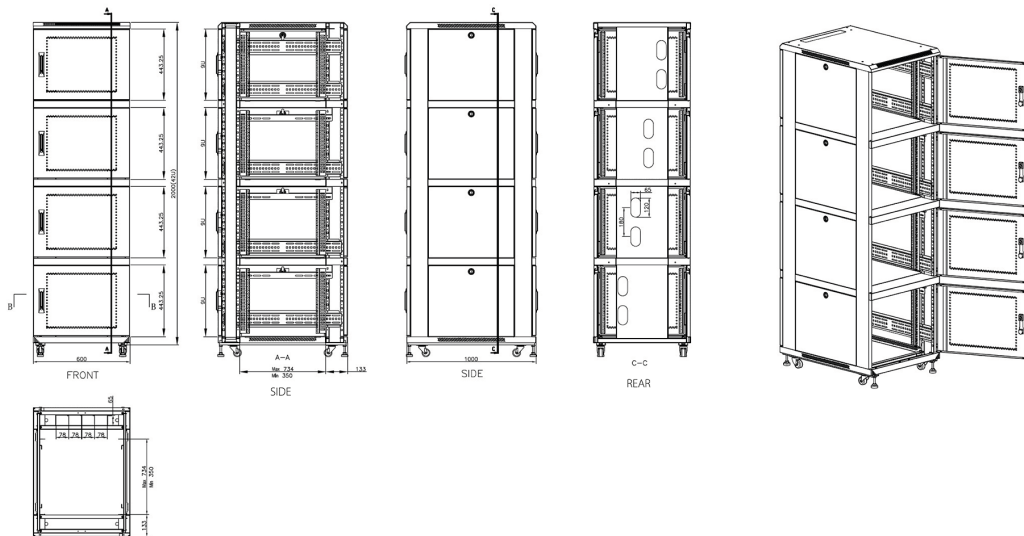

Part Code: 545-4261-4C-VVBM-BK-FP

sales@excel-networking.com
excel-networking.com

Product drawings

Environ CL600 Rack 2 Compartment Elevation Views

Environ CL600 Rack 4 Compartment Elevation Views

Environ CL600 42U Co-Location Rack 600x1000mm (4 Compartments) Vented (F) Vented (R) B/Panels R...