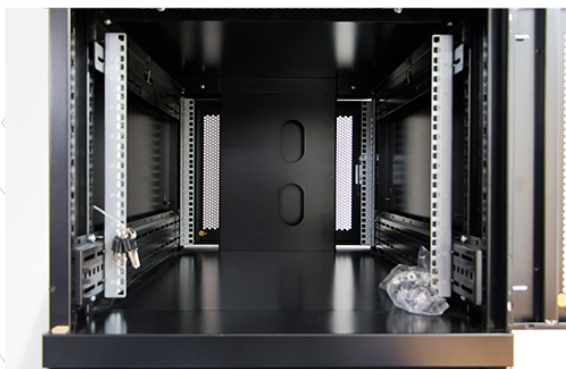

Removable side panels

Key and 3-digit combination locks

Inner door lock

Vertical cable management

U height profile markings

Environ CL600 42U Co-Location Rack 600x1000mm (4 Compartments) Vented (F) Vented (R) B/Panels R...