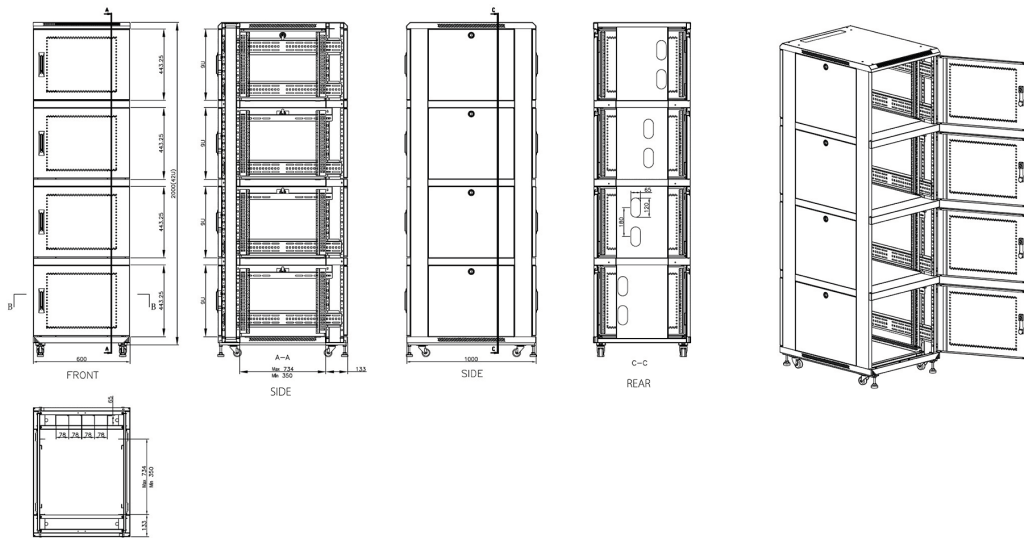

Part Code: 545-4261-4C-VVBM-GW

sales@excel-networking.com
excel-networking.com

Product drawings

Environ CL600 Rack 2 Compartment Elevation Views

Environ CL600 Rack 4 Compartment Elevation Views

Environ CL600 42U Co-Location Rack 600x1000mm (4 Compartments) Vented (F) Vented (R) B/Panels R...