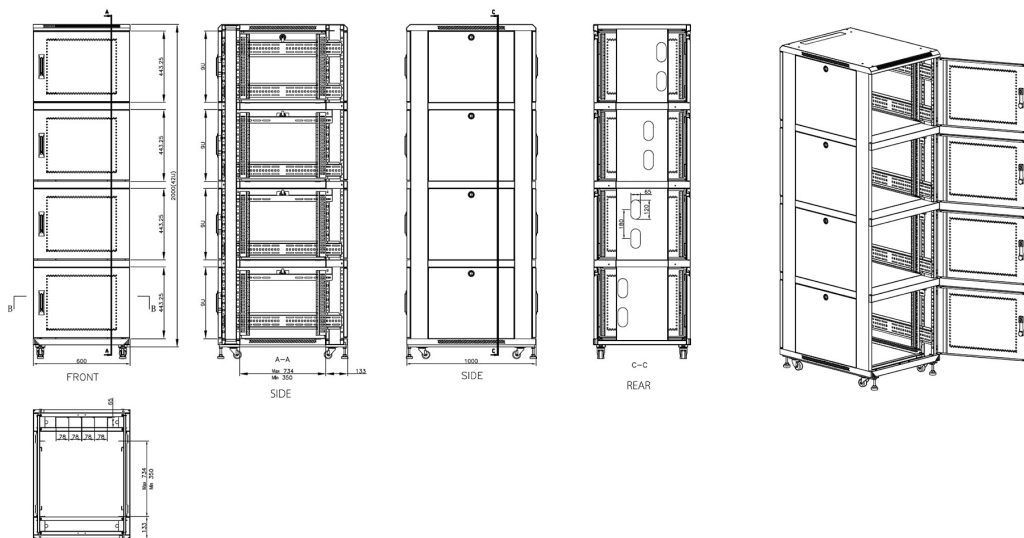

Part Code: 545-4261-4C-VVBM-GW

sales@excel-networking.com
excel-networking.com

Product drawings

Environ CL600 Rack 2 Compartment Elevation Views

Environ CL600 Rack 4 Compartment Elevation Views

Environ CL600 42U Co-Location Rack 600x1000mm (4 Compartments) Vented (F) Vented (R) B/Panels R...