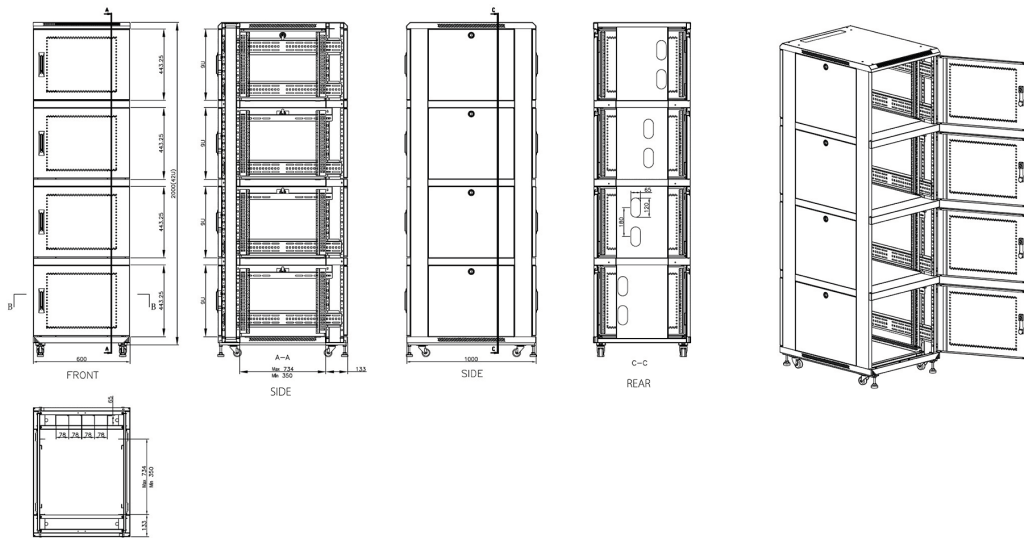

Part Code: 545-4261-4C-VVBM-GW-FP

sales@excel-networking.com
excel-networking.com

Product drawings

Environ CL600 Rack 2 Compartment Elevation Views

Environ CL600 Rack 4 Compartment Elevation Views

Environ CL600 42U Co-Location Rack 600x1000mm (4 Compartments) Vented (F) Vented (R) B/Panels R...