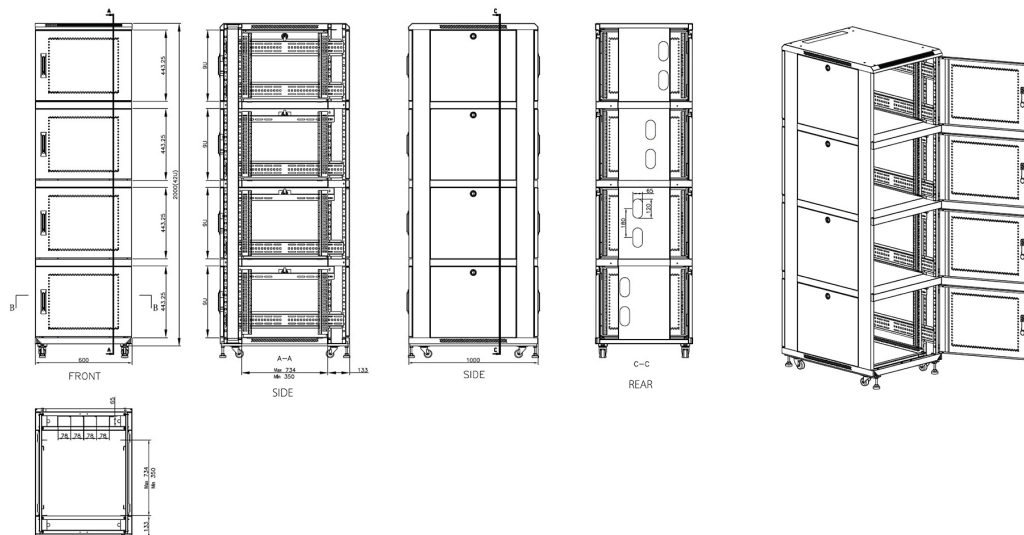

Environ CL600 Rack 4 Compartment Elevation Views