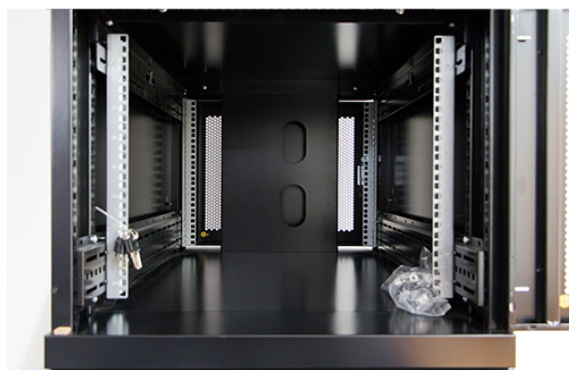

Mesh compartment doors

Removable side panels

Key and 3-digit combination locks

Inner door lock

Vertical cable management

U height profile markings

Environ CL600 42U Co-Location Rack 600x1000mm (4 Compartments) Vented (F) Vented (R) B/Panels R...