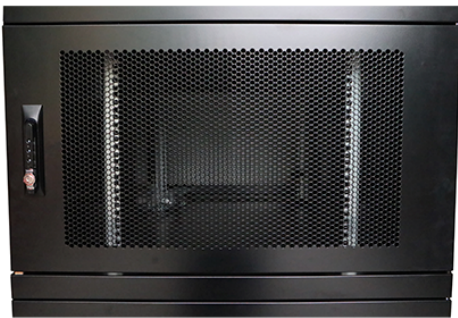

Environ CL600 42U Co-Location Rack 600x1000mm (4
Compartments) Vented (F) Vented (R) B/Panels R...

Part Code: 545-4261-4C-VVBM-GW-FP

sales@excel-networking.com
excel-networking.com

Product images

Mesh compartment doors