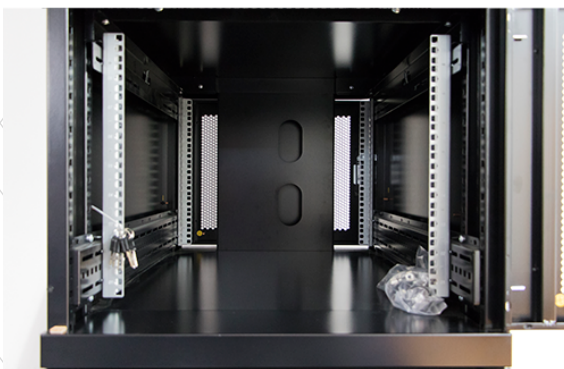

Removable side panels

Key and 3-digit combination locks

Inner door lock

Vertical cable management

U height profile markings

Environ CL600 42U Co-Location Rack 600x1000mm (4 Compartments) Vented (F) Vented (R) B/Panels R...