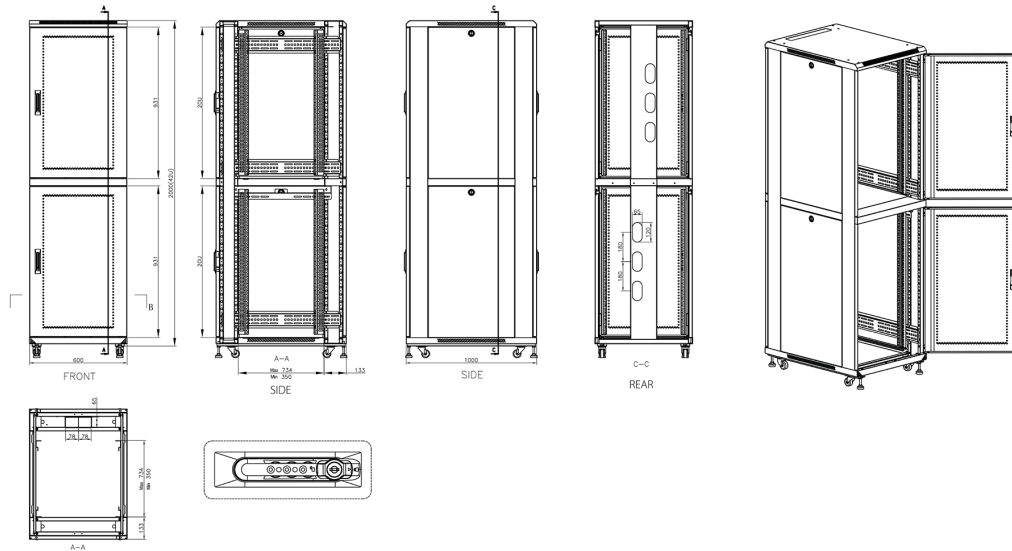

Environ CL600 42U Co-Location Rack 600x1000mm (4 Compartments) Vented (F) Vented (R) B/Panels R...

Item Code: 545-4261-4C-VVBM-GW-FP

Product drawings

Environ CL600 Rack 2 Compartment Elevation Views