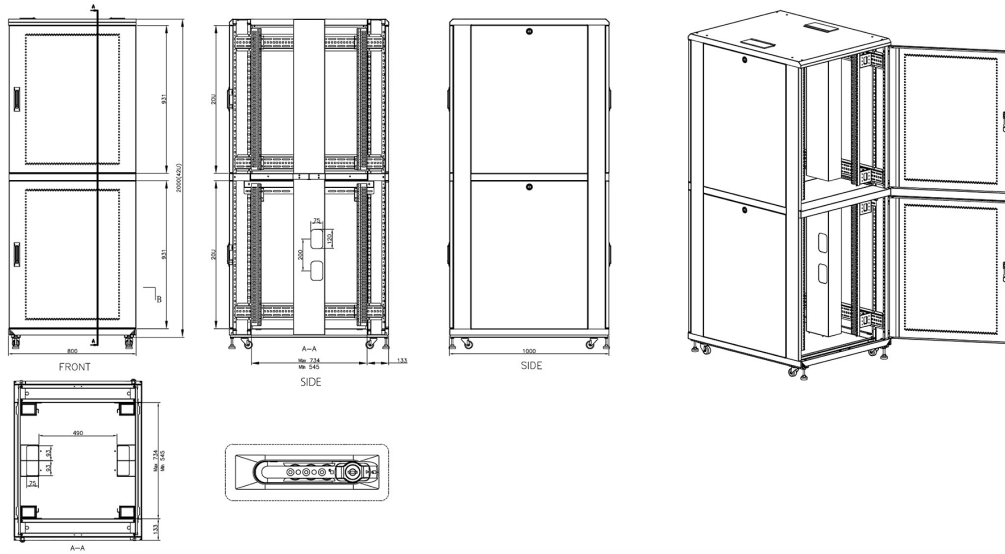

Environ CL800 42U Co-Location Rack 800x1000mm (2 Compartments) Vented (F) Vented (R) B/Panels B...

Part Code: 545-4281-2C-VVBM-BK

sales@excel-networking.com
excel-networking.com

Product drawings

Environ CL800 Rack 2 Compartment Elevation Views