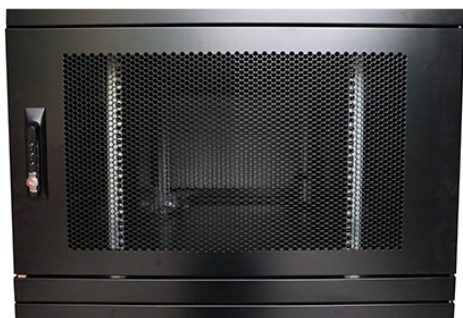

Product images

Mesh compartment doors