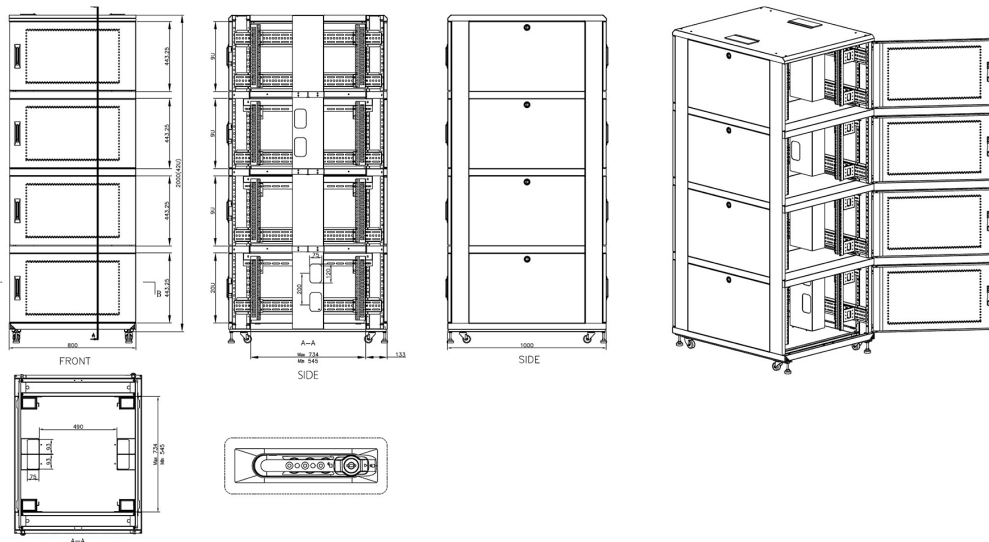

excel
without compromise.

Item Code: 545-4281-2C-VVBM-BK

Product drawings

Environ CL800 Rack 2 Compartment Elevation Views

Environ CL800 Rack 4 Compartment Elevation Views

Environ CL800 42U Co-Location Rack 800x1000mm
(2 Compartments) Vented (F) Vented (R) B/Panels
B...

Item Code: 545-4281-2C-VVBM-BK

Standards

Standard	Detail
ANSI/EIA-310-E	Electronic Industries Association standard for horizontal spacing, vertical hole spacing, rack opening and front panel width
BS EN 60297-3-100:2009	Mechanical structures for electronic equipment. Dimensions of mechanical structures of the 482,6 mm (19 in) series. Basic dimensions of front panels, subracks, chassis, racks and cabinets
DIN 41494 Part 1 & 7	Panel Mounting Racks For Electronics Equipments; Racks And Panels, Dimensions; Dimensions of cabinets and suites of racks
RoHS-II/III (2011/65/EU & 2015/863): 2023	Our products, demonstrate full adherence to the regulatory stipulations of the EU Directive 2011/65/EU (RoHS-II) and its corresponding delegated directive 2015/863 (RoHS-III).
WFD: 2023	Compliant to Waste Framework Directive
SCIP: 2023	Compliant - Does Not Contain Substances of Concern In articles as such or in complex objects (Products)
POPs (EU) No 2019/1021	EU Regulation for the restriction of Persistent Organic Pollutants.