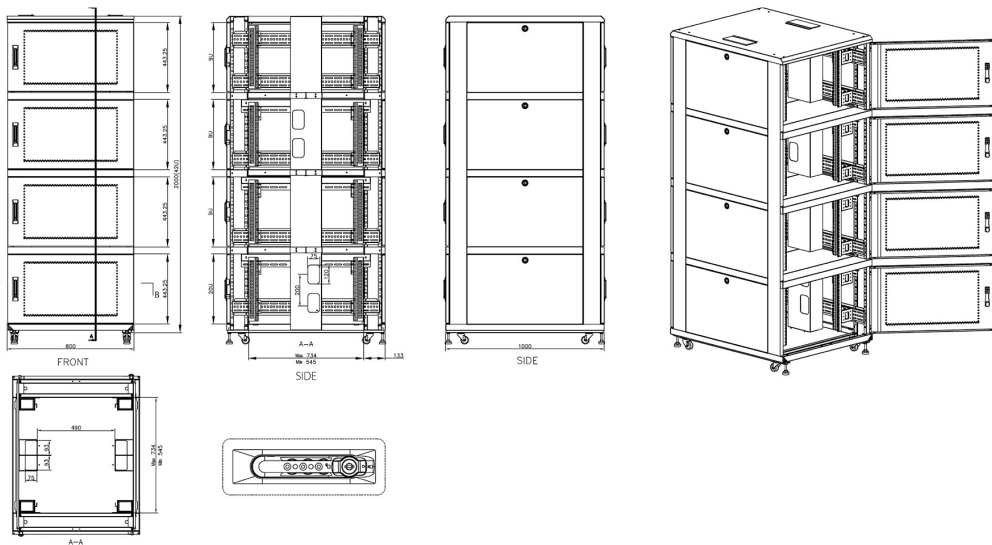

Environ CL800 Rack 4 Compartment Elevation Views