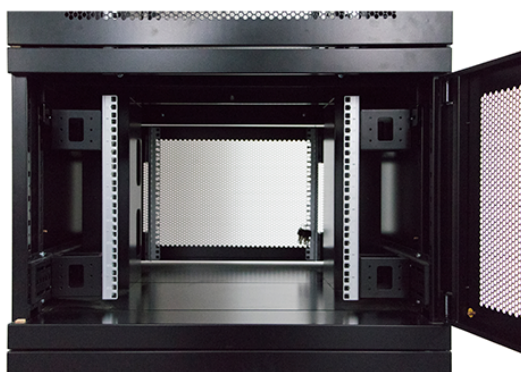

Mesh compartment doors

Removable side panels

Key and 3-digit combination locks

Inner door lock

Vertical cable management

U height profile markings

Environ CL800 42U Co-Location Rack 800x1000mm
(2 Compartments) Vented (F) Vented (R) B/Panels
B...