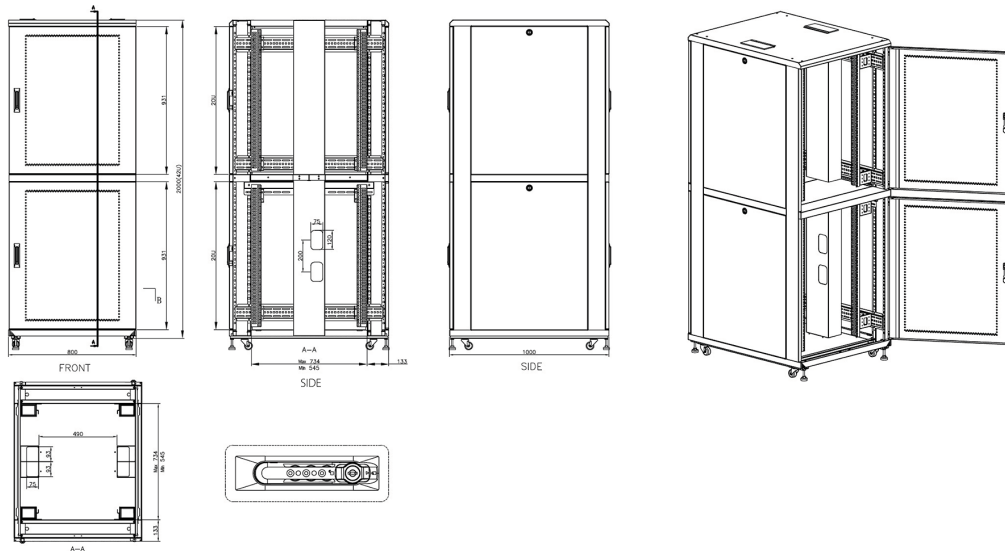

Environ CL800 42U Co-Location Rack 800x1000mm
(2 Compartments) Vented (F) Vented (R) B/Panels
B...

excel
without compromise.

Item Code: 545-4281-2C-VVBM-BK

Product drawings

Environ CL800 Rack 2 Compartment Elevation Views