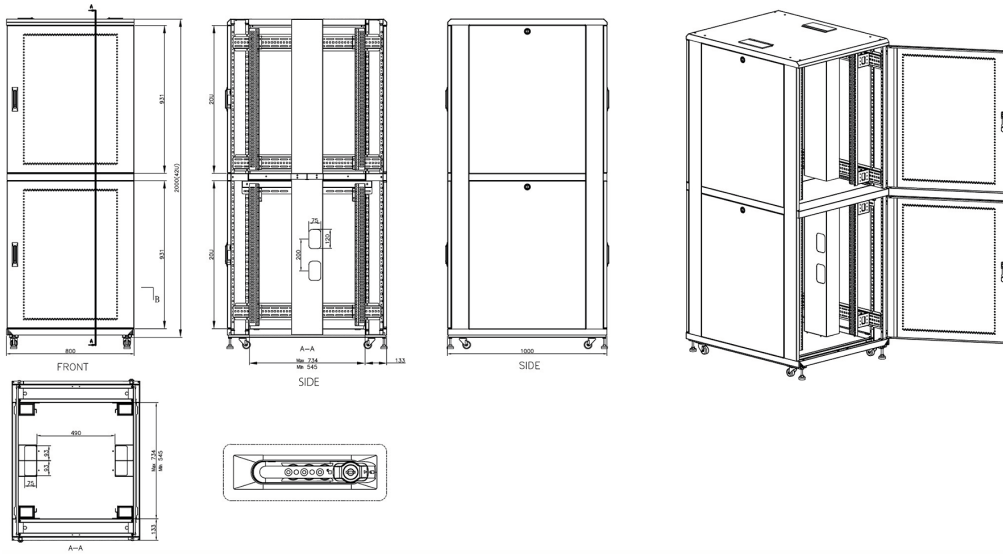

Environ CL800 42U Co-Location Rack 800x1000mm (2 Compartments) Vented (F) Vented (R) B/Panels B...

Part Code: 545-4281-2C-VVBM-BK-FP

sales@excel-networking.com
excel-networking.com

Product drawings

Environ CL800 Rack 2 Compartment Elevation Views