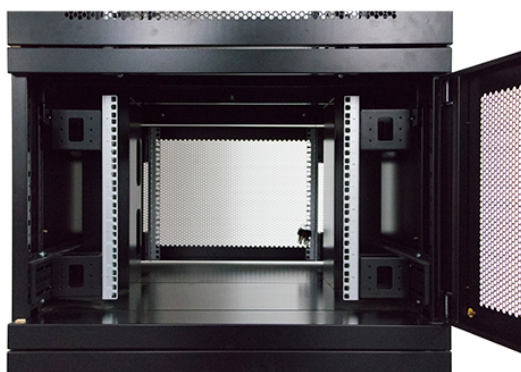

Key and 3-digit combination locks

Inner door lock

Vertical cable management

U height profile markings

Environ CL800 42U Co-Location Rack 800x1000mm
(2 Compartments) Vented (F) Vented (R) B/Panels
B...

excel
without compromise.