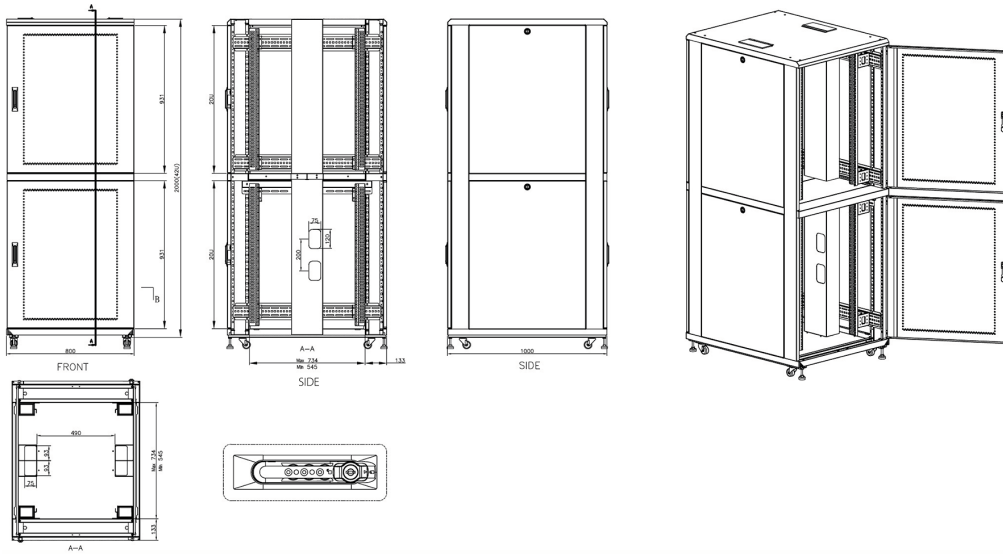

Removable side panels

Key and 3-digit combination locks

Inner door lock

Vertical cable management

U height profile markings

Environ CL800 42U Co-Location Rack 800x1000mm (2 Compartments) Vented (F) Vented (R) B/Panels B...

Part Code: 545-4281-2C-VVBM-BK-FP

sales@excel-networking.com
excel-networking.com

Product drawings

Environ CL800 Rack 2 Compartment Elevation Views

Environ CL800 Rack 4 Compartment Elevation Views

Environ CL800 42U Co-Location Rack 800x1000mm (2 Compartments) Vented (F) Vented (R) B/Panels B...