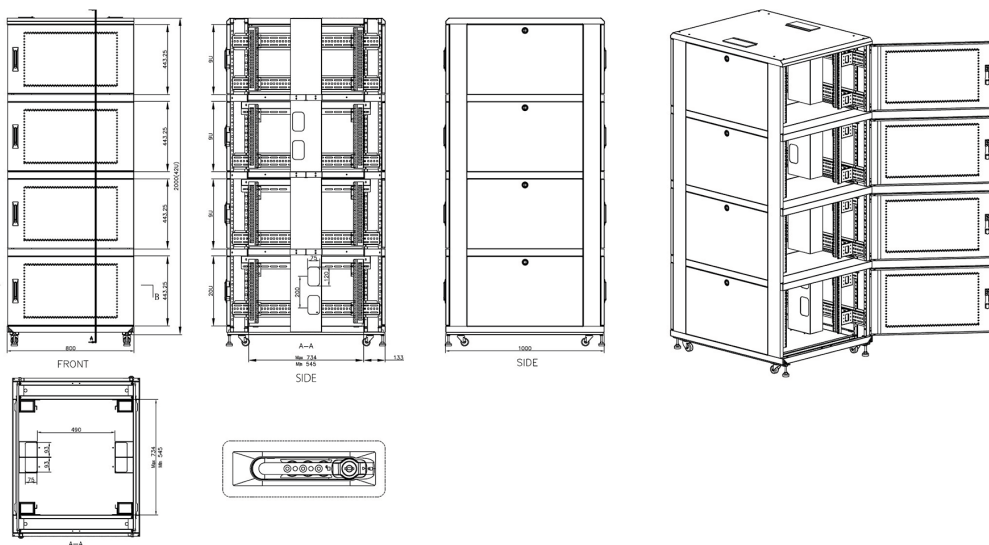

Part Code: 545-4281-2C-VVBM-BK-FP

sales@excel-networking.com
excel-networking.com

Product drawings

Environ CL800 Rack 2 Compartment Elevation Views

Environ CL800 Rack 4 Compartment Elevation Views

Environ CL800 42U Co-Location Rack 800x1000mm (2 Compartments) Vented (F) Vented (R) B/Panels B...