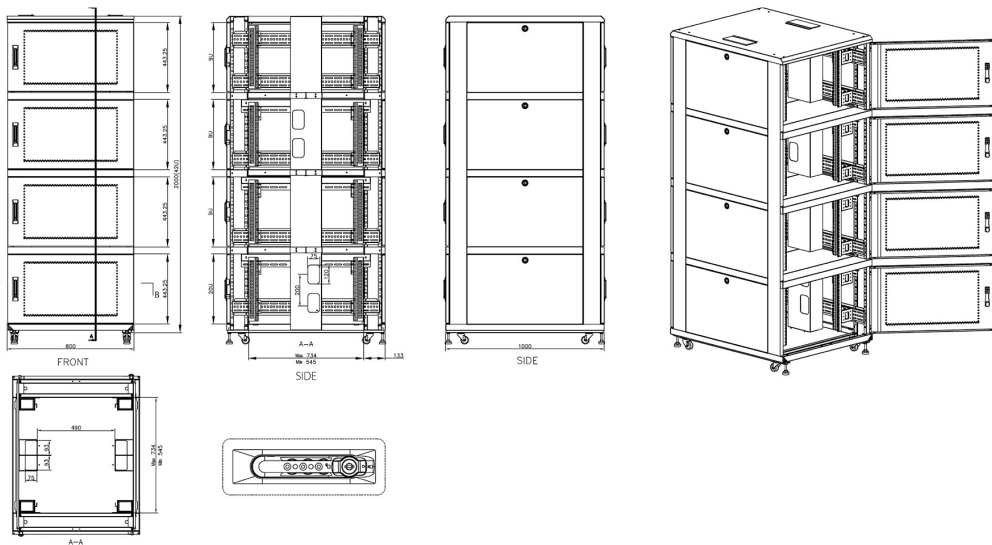

Part Code: 545-4281-2C-VVBM-BK-FP

sales@excel-networking.com
excel-networking.com

Product drawings

Environ CL800 Rack 2 Compartment Elevation Views

Environ CL800 Rack 4 Compartment Elevation Views

Environ CL800 42U Co-Location Rack 800x1000mm (2 Compartments) Vented (F) Vented (R) B/Panels B...