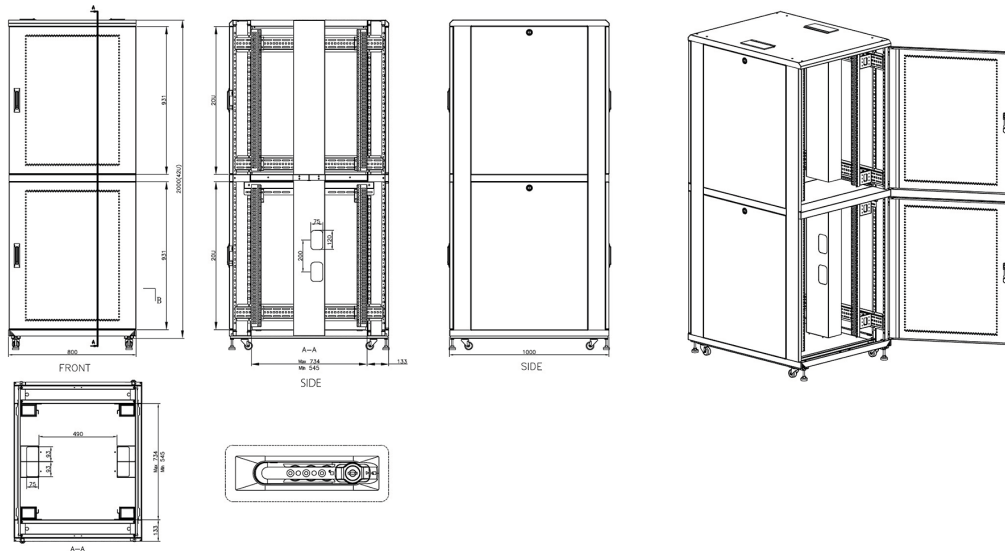

Environ CL800 42U Co-Location Rack 800x1000mm
(2 Compartments) Vented (F) Vented (R) B/Panels
B...

excel
without compromise.

Item Code: 545-4281-2C-VVBM-BK-FP

Product drawings

Environ CL800 Rack 2 Compartment Elevation Views