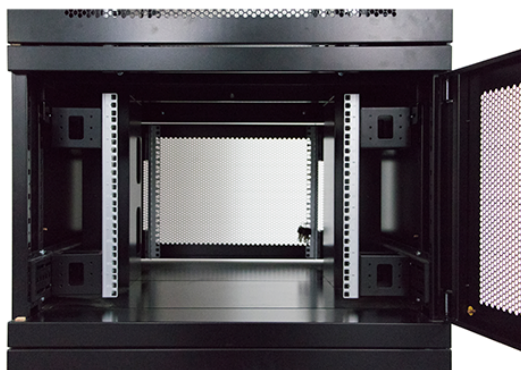

### Product images

Mesh compartment doors

Removable side panels

Key and 3-digit combination locks

Inner door lock

Vertical cable management

U height profile markings

Environ CL800 42U Co-Location Rack 800x1000mm  
(2 Compartments) Vented (F) Vented (R) B/Panels  
B...