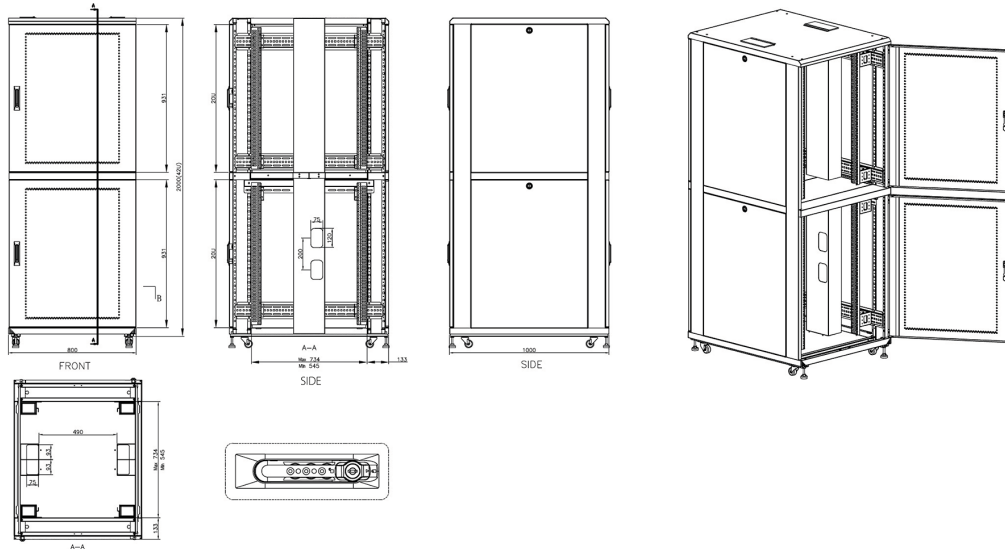

Environ CL800 42U Co-Location Rack 800x1000mm
(2 Compartments) Vented (F) Vented (R) B/Panels
B...

excel
without compromise.

Item Code: 545-4281-2C-VVBM-BK-FP

Product drawings

Environ CL800 Rack 2 Compartment Elevation Views