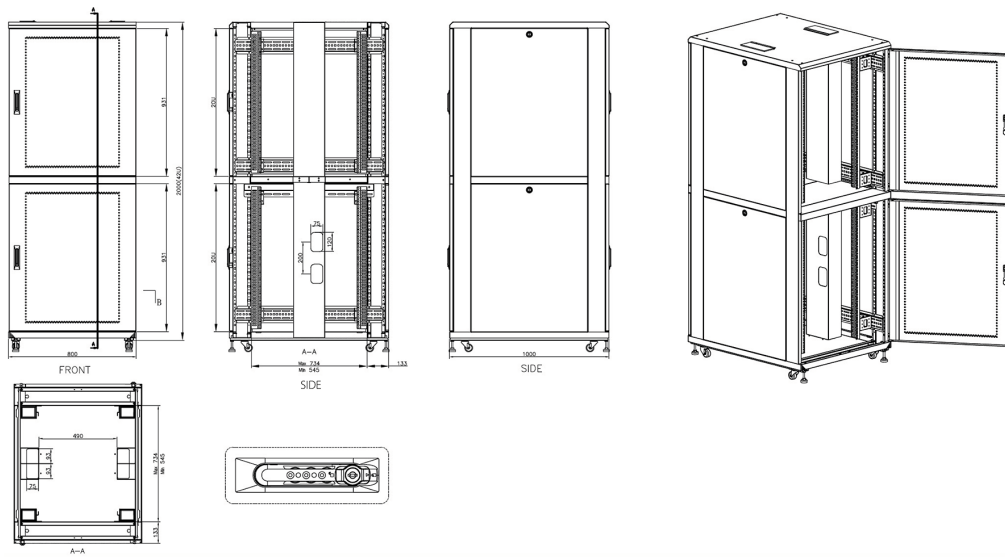

Removable side panels

Key and 3-digit combination locks

Inner door lock

Vertical cable management

U height profile markings

Environ CL800 42U Co-Location Rack 800x1000mm (2 Compartments) Vented (F) Vented (R) B/Panels B...

Part Code: 545-4281-2C-VVBM-BK-FP

sales@excel-networking.com
excel-networking.com

Product drawings

Environ CL800 Rack 2 Compartment Elevation Views

Environ CL800 Rack 4 Compartment Elevation Views

Environ CL800 42U Co-Location Rack 800x1000mm (2 Compartments) Vented (F) Vented (R) B/Panels B...