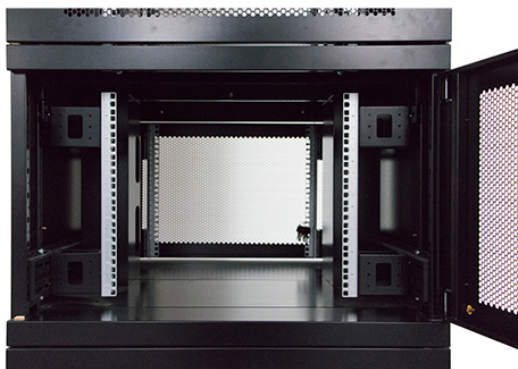

Removable side panels

Key and 3-digit combination locks

Inner door lock

Vertical cable management

U height profile markings