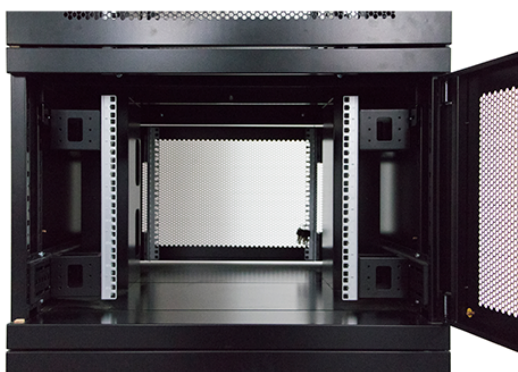

Removable side panels

Key and 3-digit combination locks

Inner door lock

Vertical cable management

U height profile markings

Environ CL800 42U Co-Location Rack 800x1000mm (2 Compartments) Vented (F) Vented (R) B/Panels B...