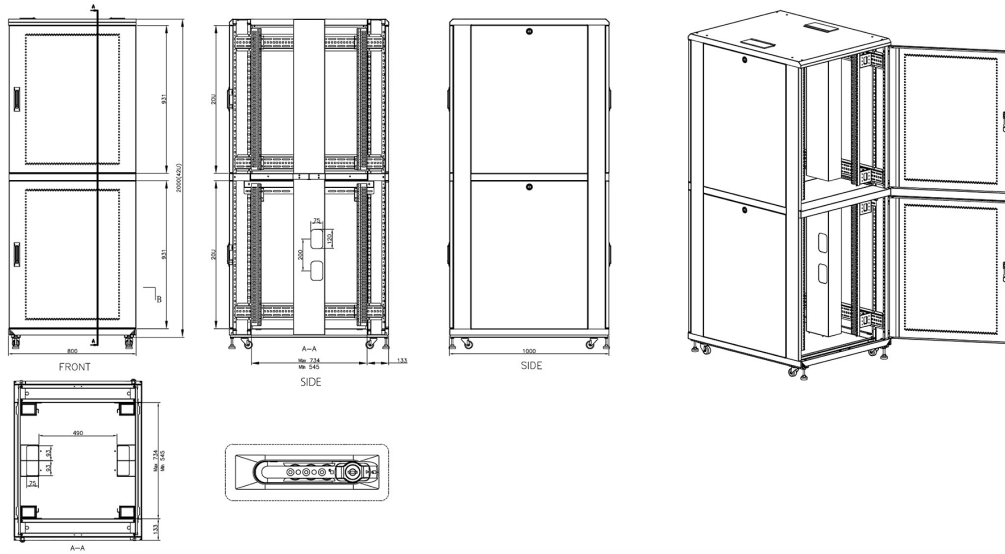

Removable side panels

Key and 3-digit combination locks

Inner door lock

Vertical cable management

U height profile markings

Environ CL800 42U Co-Location Rack 800x1000mm (2 Compartments) Vented (F) Vented (R) B/Panels B...

Part Code: 545-4281-2C-VVBM-BK-FP

sales@excel-networking.com
excel-networking.com

Product drawings

Environ CL800 Rack 2 Compartment Elevation Views

Environ CL800 Rack 4 Compartment Elevation Views

Environ CL800 42U Co-Location Rack 800x1000mm (2 Compartments) Vented (F) Vented (R) B/Panels B...