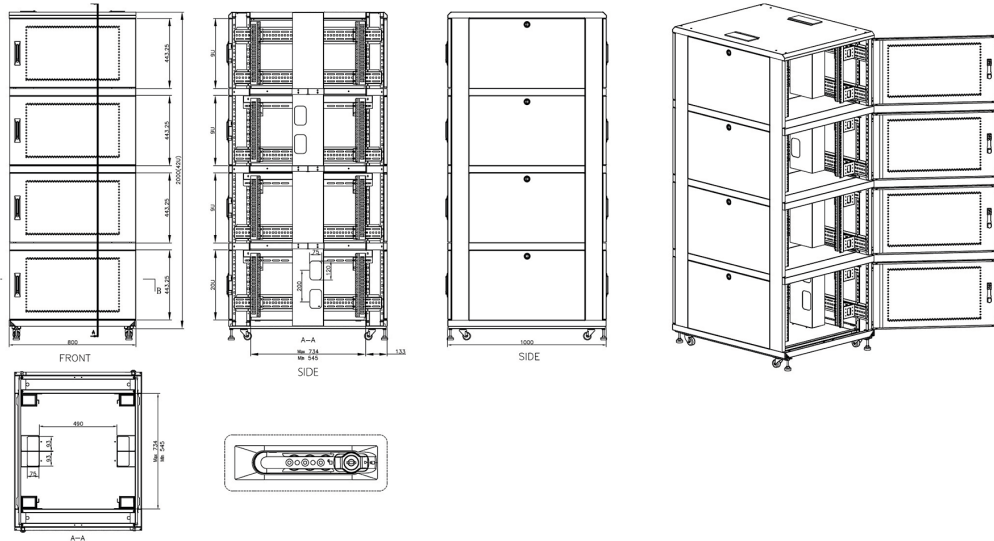

Environ CL800 Rack 4 Compartment Elevation Views