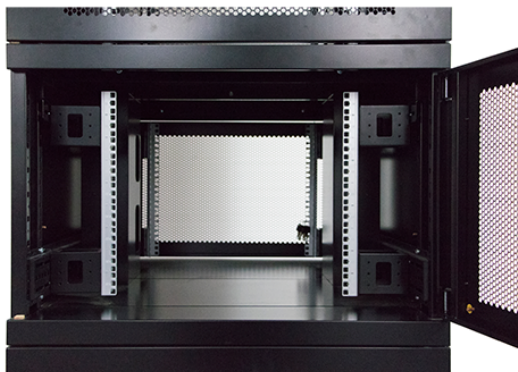

### Immagini prodotto

Mesh compartment doors

Removable side panels

Key and 3-digit combination locks

Inner door lock

Vertical cable management

U height profile markings