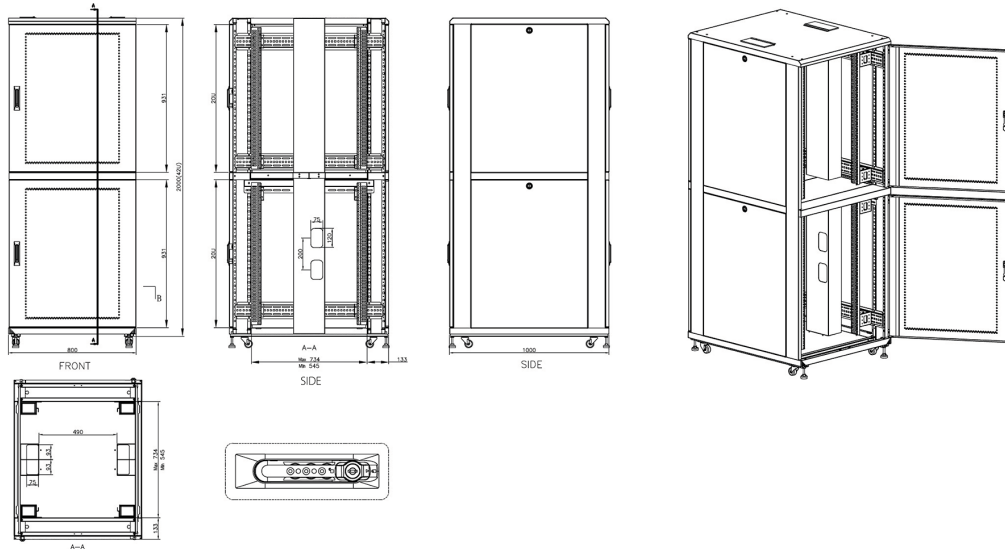

Disegni prodotto

Environ CL800 Rack 2 Compartment Elevation Views