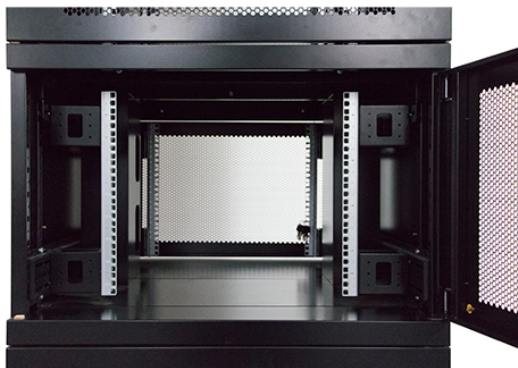

### Immagini prodotto

Mesh compartment doors

Removable side panels

Key and 3-digit combination locks

Inner door lock

Vertical cable management

U height profile markings