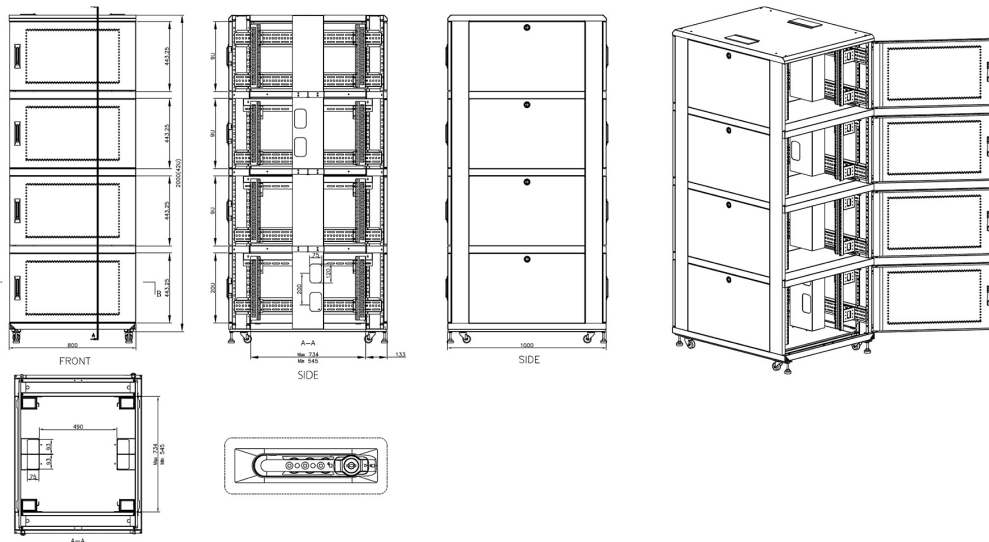

Removable side panels

Key and 3-digit combination locks

Inner door lock

Vertical cable management

U height profile markings

Product drawings

Environ CL800 Rack 2 Compartment Elevation Views

Environ CL800 Rack 4 Compartment Elevation Views

Environ CL800 42U Co-Location Rack 800x1000mm (2 Compartments) Vented (F) Vented (R) B/Panels B...

Item Code: 545-4281-2C-VVBM-GW

Standards

Standard	Detail
ANSI/EIA-310-E	Electronic Industries Association standard for horizontal spacing, vertical hole spacing, rack opening and front panel width
BS EN 60297-3-100:2009	Mechanical structures for electronic equipment. Dimensions of mechanical structures of the 482,6 mm (19 in) series. Basic dimensions of front panels, subracks, chassis, racks and cabinets
DIN 41494 Part 1 & 7	Panel Mounting Racks For Electronics Equipments; Racks And Panels, Dimensions; Dimensions of cabinets and suites of racks
RoHS-II/III (2011/65/EU & 2015/863): 2023	Our products, demonstrate full adherence to the regulatory stipulations of the EU Directive 2011/65/EU (RoHS-II) and its corresponding delegated directive 2015/863 (RoHS-III).
WFD: 2023	Compliant to Waste Framework Directive
SCIP: 2023	Compliant - Does Not Contain Substances of Concern In articles as such or in complex objects (Products)
POPs (EU) No 2019/1021	EU Regulation for the restriction of Persistent Organic Pollutants.