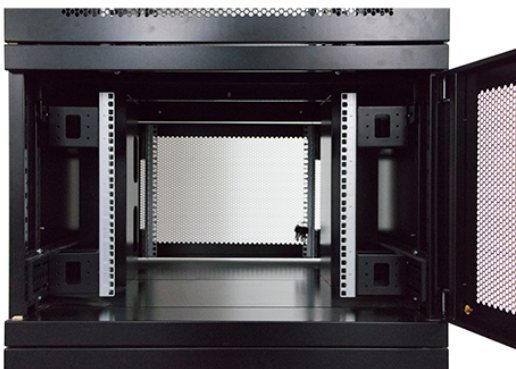

Removable side panels

Key and 3-digit combination locks

Inner door lock

Vertical cable management

U height profile markings