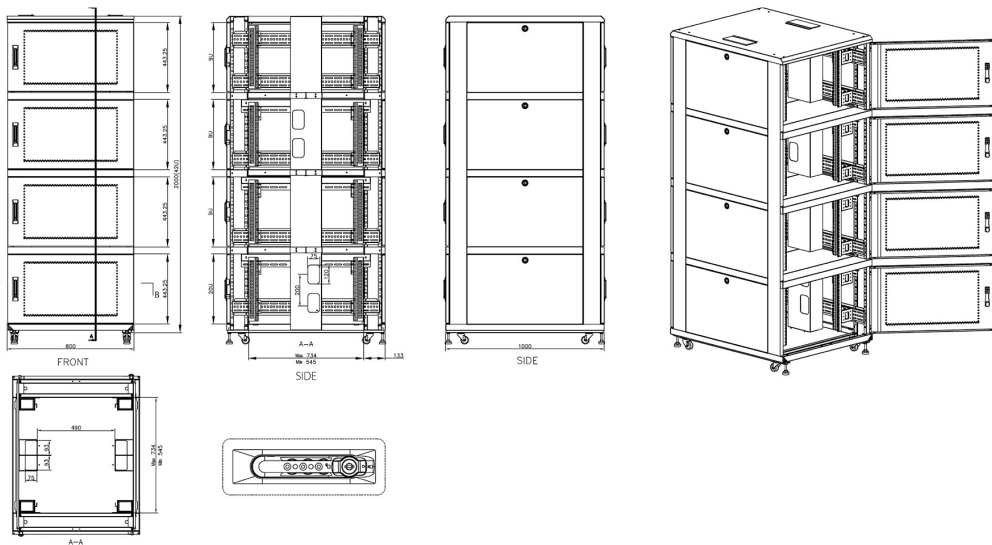

Part Code: 545-4281-2C-VVBM-GW

sales@excel-networking.com
excel-networking.com

Product drawings

Environ CL800 Rack 2 Compartment Elevation Views

Environ CL800 Rack 4 Compartment Elevation Views

Environ CL800 42U Co-Location Rack 800x1000mm (2 Compartments) Vented (F) Vented (R) B/Panels B...