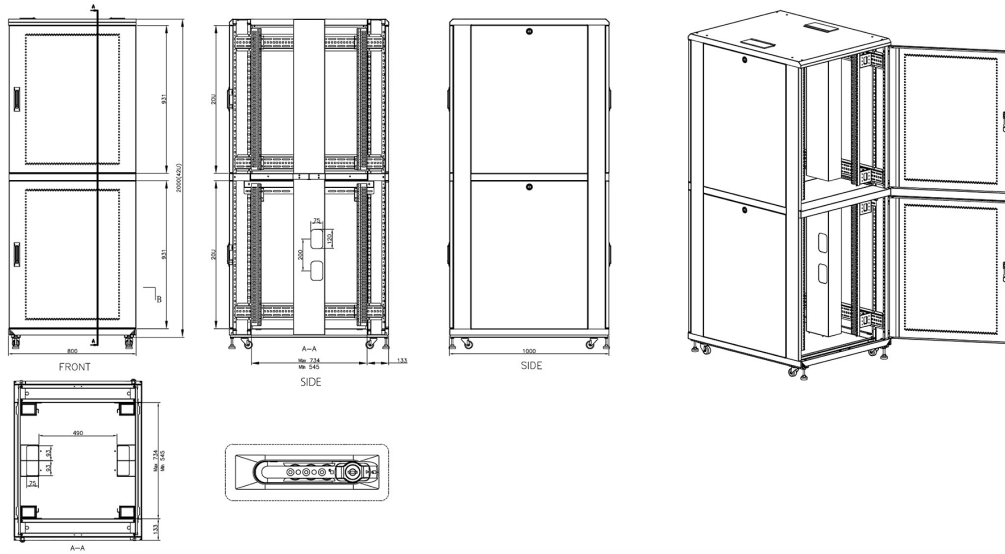

Environ CL800 42U Co-Location Rack 800x1000mm (2 Compartments) Vented (F) Vented (R) B/Panels B...

Part Code: 545-4281-2C-VVBM-GW

sales@excel-networking.com
excel-networking.com

Product drawings

Environ CL800 Rack 2 Compartment Elevation Views