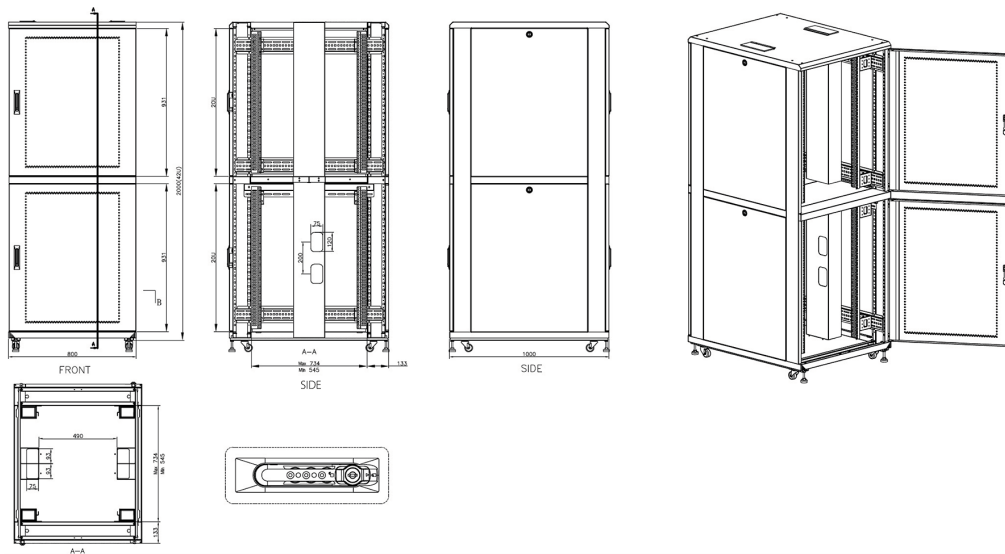

Removable side panels

Key and 3-digit combination locks

Inner door lock

Vertical cable management

U height profile markings

Environ CL800 42U Co-Location Rack 800x1000mm (2 Compartments) Vented (F) Vented (R) B/Panels B...

Part Code: 545-4281-2C-VVBM-GW

sales@excel-networking.com
excel-networking.com

Product drawings

Environ CL800 Rack 2 Compartment Elevation Views

Environ CL800 Rack 4 Compartment Elevation Views

Environ CL800 42U Co-Location Rack 800x1000mm (2 Compartments) Vented (F) Vented (R) B/Panels B...