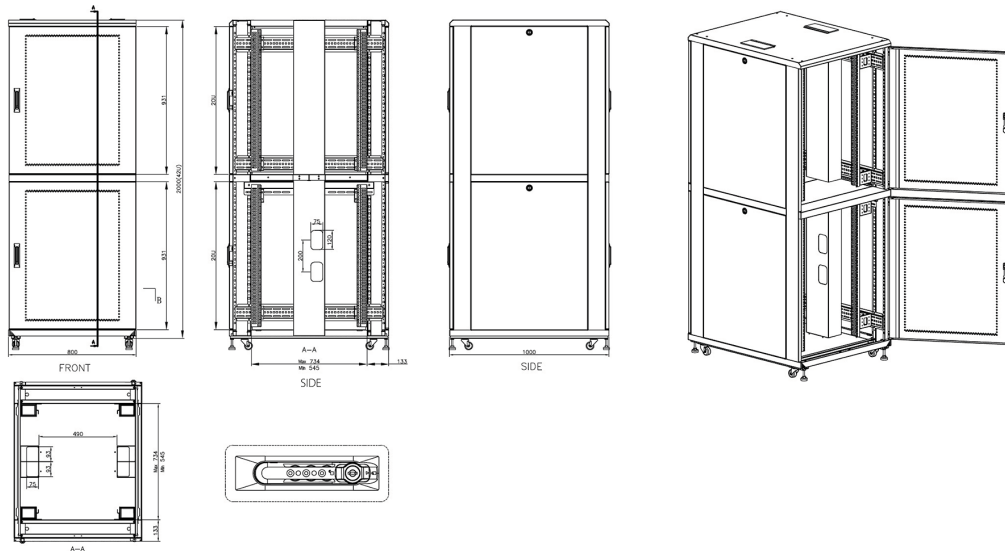

Removable side panels

Key and 3-digit combination locks

Inner door lock

Vertical cable management

U height profile markings

Product drawings

Environ CL800 Rack 2 Compartment Elevation Views

Environ CL800 Rack 4 Compartment Elevation Views

Environ CL800 42U Co-Location Rack 800x1000mm (2 Compartments) Vented (F) Vented (R) B/Panels B...

Item Code: 545-4281-2C-VVBM-GW

Standards

Standard	Detail
ANSI/EIA-310-E	Electronic Industries Association standard for horizontal spacing, vertical hole spacing, rack opening and front panel width
BS EN 60297-3-100:2009	Mechanical structures for electronic equipment. Dimensions of mechanical structures of the 482,6 mm (19 in) series. Basic dimensions of front panels, subracks, chassis, racks and cabinets
DIN 41494 Part 1 & 7	Panel Mounting Racks For Electronics Equipments; Racks And Panels, Dimensions; Dimensions of cabinets and suites of racks
RoHS-II/III (2011/65/EU & 2015/863): 2023	Our products, demonstrate full adherence to the regulatory stipulations of the EU Directive 2011/65/EU (RoHS-II) and its corresponding delegated directive 2015/863 (RoHS-III).
WFD: 2023	Compliant to Waste Framework Directive
SCIP: 2023	Compliant - Does Not Contain Substances of Concern In articles as such or in complex objects (Products)
POPs (EU) No 2019/1021	EU Regulation for the restriction of Persistent Organic Pollutants.