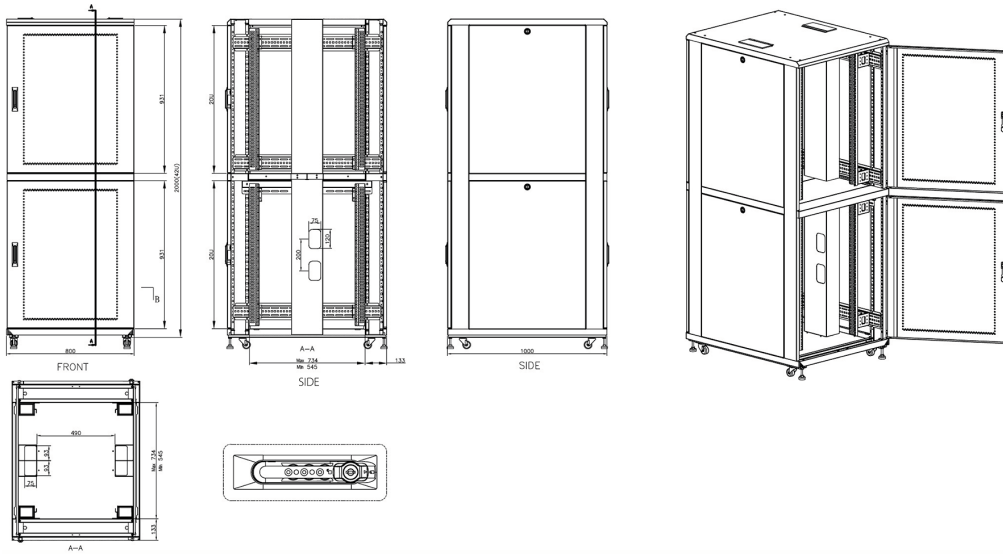

Removable side panels

Key and 3-digit combination locks

Inner door lock

Vertical cable management

U height profile markings

Environ CL800 42U Co-Location Rack 800x1000mm (2 Compartments) Vented (F) Vented (R) B/Panels B...

Part Code: 545-4281-2C-VVBM-GW

sales@excel-networking.com
excel-networking.com

Product drawings

Environ CL800 Rack 2 Compartment Elevation Views

Environ CL800 Rack 4 Compartment Elevation Views

Environ CL800 42U Co-Location Rack 800x1000mm (2 Compartments) Vented (F) Vented (R) B/Panels B...