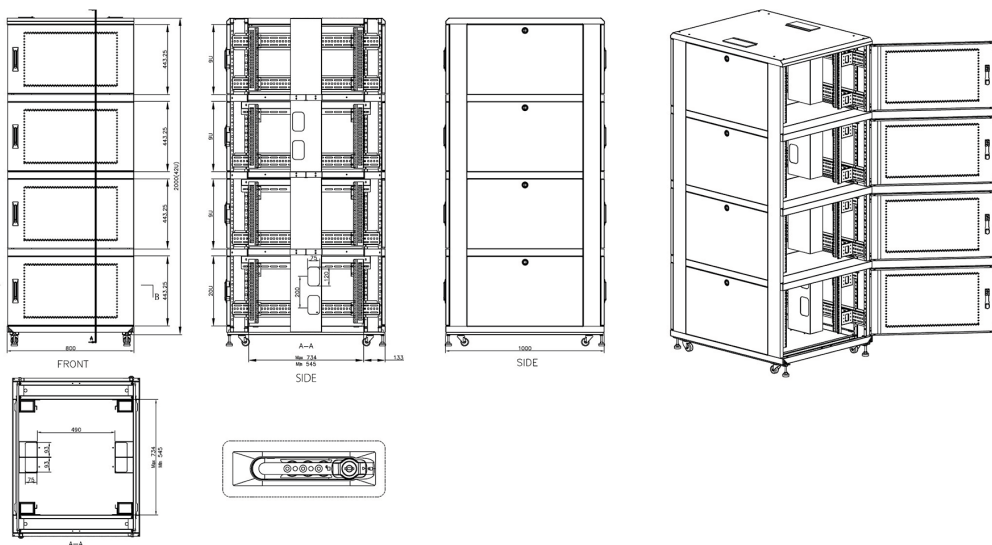

Part Code: 545-4281-2C-VVBM-GW

sales@excel-networking.com
excel-networking.com

Product drawings

Environ CL800 Rack 2 Compartment Elevation Views

Environ CL800 Rack 4 Compartment Elevation Views

Environ CL800 42U Co-Location Rack 800x1000mm (2 Compartments) Vented (F) Vented (R) B/Panels B...