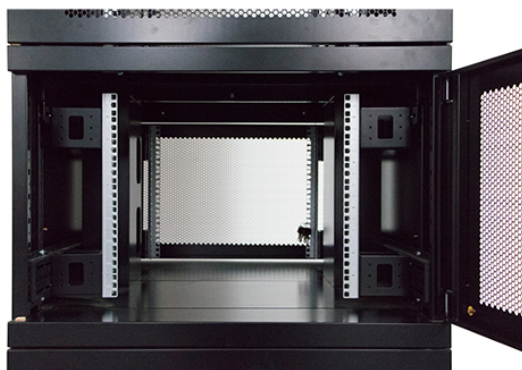

Removable side panels

Key and 3-digit combination locks

Inner door lock

Vertical cable management

U height profile markings

Product drawings

Environ CL800 Rack 2 Compartment Elevation Views

Environ CL800 Rack 4 Compartment Elevation Views