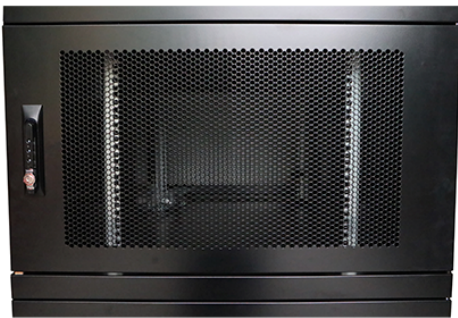

Environ CL800 42U Co-Location Rack 800x1000mm (2
Compartments) Vented (F) Vented (R) B/Panels B...

Part Code: 545-4281-2C-VVBM-GW

sales@excel-networking.com
excel-networking.com

Product images

Mesh compartment doors