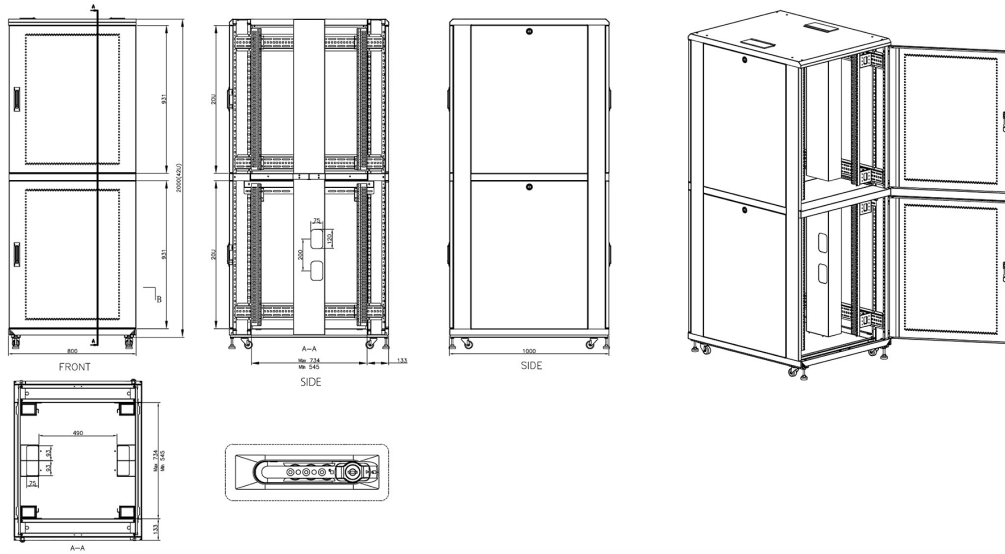

Removable side panels

Key and 3-digit combination locks

Inner door lock

Vertical cable management

U height profile markings

Environ CL800 42U Co-Location Rack 800x1000mm (2 Compartments) Vented (F) Vented (R) B/Panels B...

Part Code: 545-4281-2C-VVBM-GW-FP

sales@excel-networking.com
excel-networking.com

Product drawings

Environ CL800 Rack 2 Compartment Elevation Views

Environ CL800 Rack 4 Compartment Elevation Views

Environ CL800 42U Co-Location Rack 800x1000mm (2 Compartments) Vented (F) Vented (R) B/Panels B...