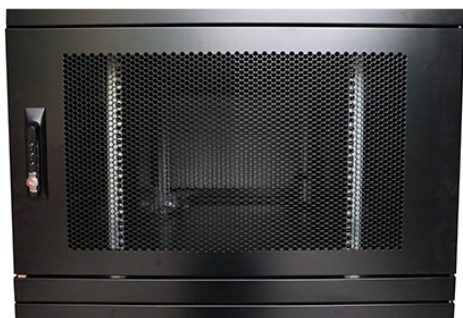

Mesh compartment doors

Removable side panels

Key and 3-digit combination locks

Inner door lock

Vertical cable management

U height profile markings

Environ CL800 42U Co-Location Rack 800x1000mm
(2 Compartments) Vented (F) Vented (R) B/Panels
B...