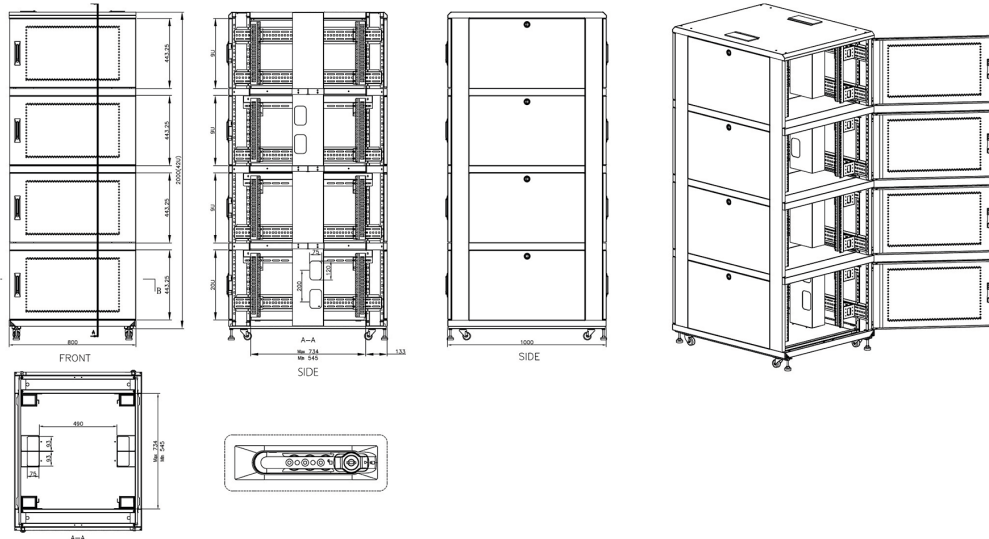

excel
without compromise.

Item Code: 545-4281-2C-VVBM-GW-FP

Product drawings

Environ CL800 Rack 2 Compartment Elevation Views

Environ CL800 Rack 4 Compartment Elevation Views

Environ CL800 42U Co-Location Rack 800x1000mm
(2 Compartments) Vented (F) Vented (R) B/Panels
B...

Item Code: 545-4281-2C-VVBM-GW-FP

Standards

Standard	Detail
ANSI/EIA-310-E	Electronic Industries Association standard for horizontal spacing, vertical hole spacing, rack opening and front panel width
BS EN 60297-3-100:2009	Mechanical structures for electronic equipment. Dimensions of mechanical structures of the 482,6 mm (19 in) series. Basic dimensions of front panels, subracks, chassis, racks and cabinets
DIN 41494 Part 1 & 7	Panel Mounting Racks For Electronics Equipments; Racks And Panels, Dimensions; Dimensions of cabinets and suites of racks
RoHS-II/III (2011/65/EU & 2015/863): 2023	Our products, demonstrate full adherence to the regulatory stipulations of the EU Directive 2011/65/EU (RoHS-II) and its corresponding delegated directive 2015/863 (RoHS-III).
WFD: 2023	Compliant to Waste Framework Directive
SCIP: 2023	Compliant - Does Not Contain Substances of Concern In articles as such or in complex objects (Products)
POPs (EU) No 2019/1021	EU Regulation for the restriction of Persistent Organic Pollutants.