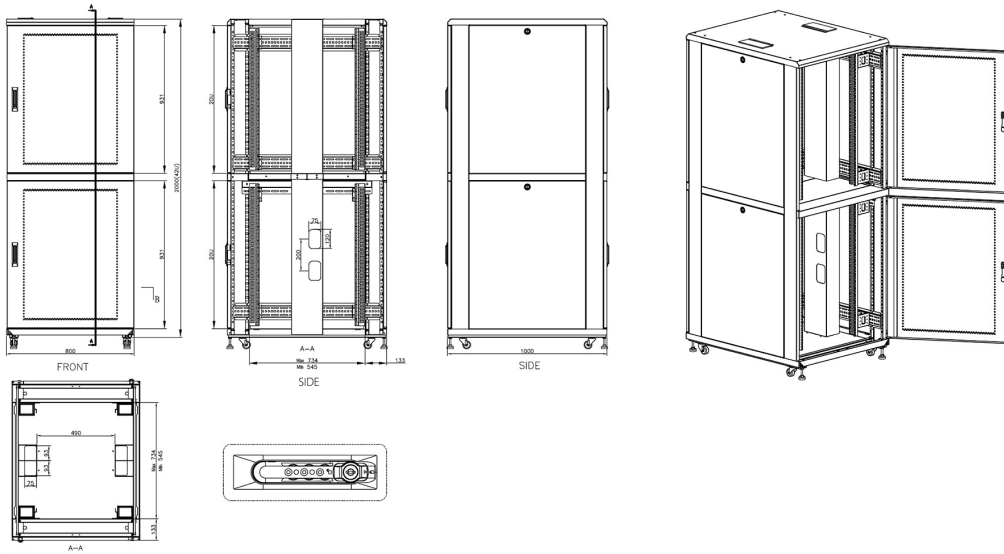

Environ CL800 42U Co-Location Rack 800x1000mm (2 Compartments) Vented (F) Vented (R) B/Panels B...

Part Code: 545-4281-2C-VVBM-GW-FP

sales@excel-networking.com
excel-networking.com

Product drawings

Environ CL800 Rack 2 Compartment Elevation Views