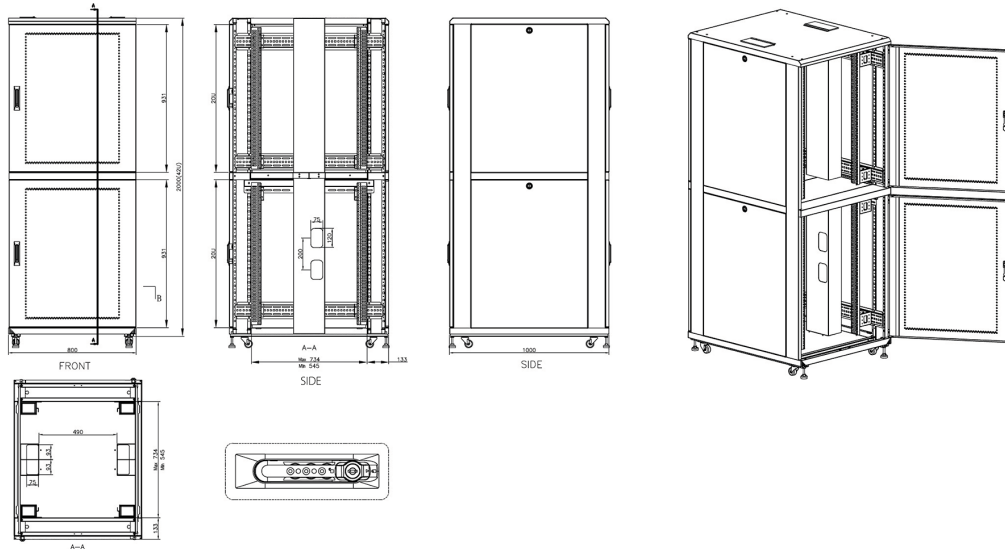

Environ CL800 42U Co-Location Rack 800x1000mm
(2 Compartments) Vented (F) Vented (R) B/Panels
B...

excel
without compromise.

Item Code: 545-4281-2C-VVBM-GW-FP

Product drawings

Environ CL800 Rack 2 Compartment Elevation Views