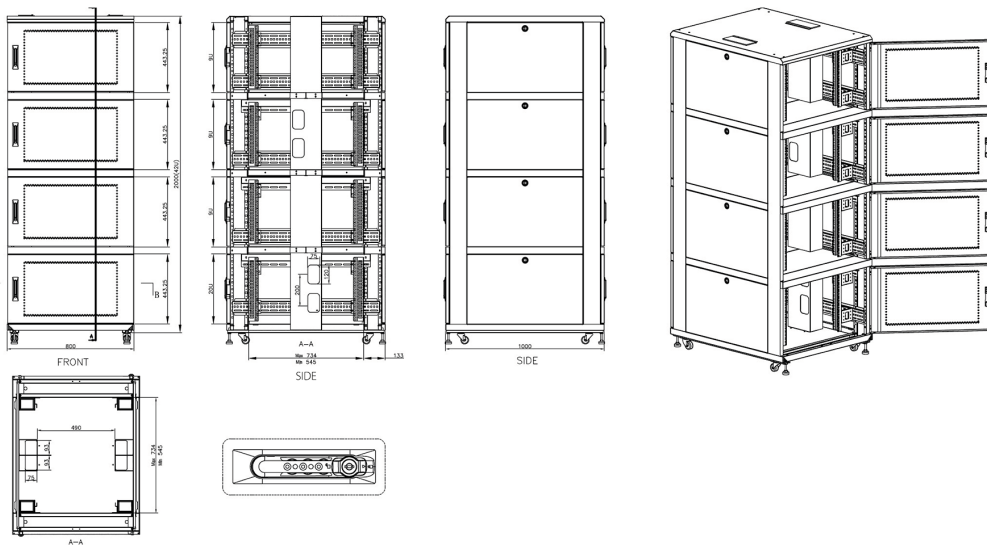

Part Code: 545-4281-2C-VVBM-GW-FP

sales@excel-networking.com
excel-networking.com

Product drawings

Environ CL800 Rack 2 Compartment Elevation Views

Environ CL800 Rack 4 Compartment Elevation Views

Environ CL800 42U Co-Location Rack 800x1000mm (2 Compartments) Vented (F) Vented (R) B/Panels B...