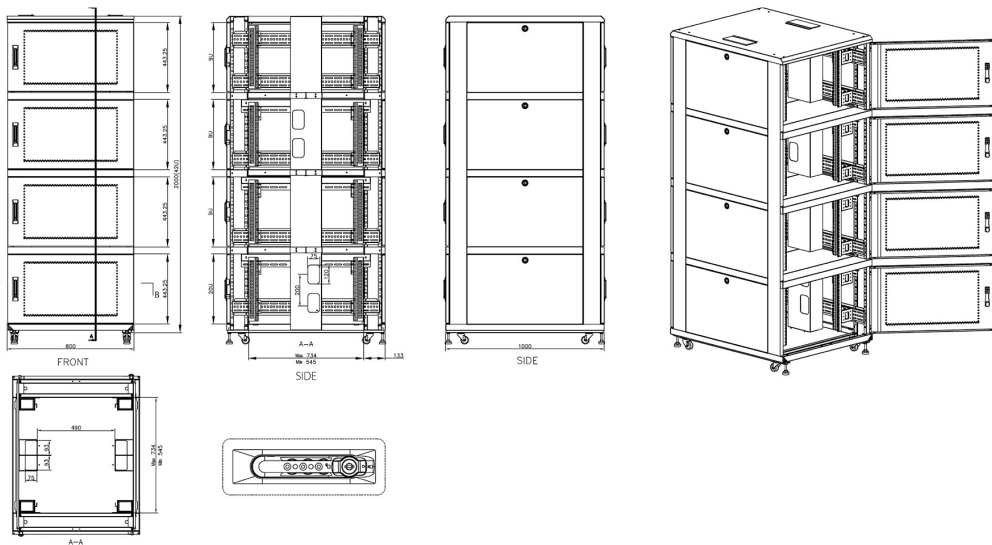

Part Code: 545-4281-2C-VVBM-GW-FP

sales@excel-networking.com
excel-networking.com

Product drawings

Environ CL800 Rack 2 Compartment Elevation Views

Environ CL800 Rack 4 Compartment Elevation Views

Environ CL800 42U Co-Location Rack 800x1000mm (2 Compartments) Vented (F) Vented (R) B/Panels B...