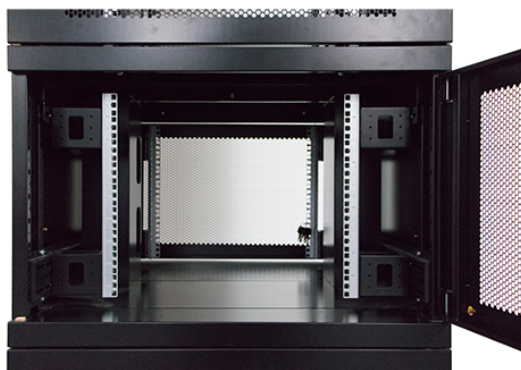

Mesh compartment doors

Removable side panels

Key and 3-digit combination locks

Inner door lock

Vertical cable management

U height profile markings

Environ CL800 42U Co-Location Rack 800x1000mm
(2 Compartments) Vented (F) Vented (R) B/Panels
B...