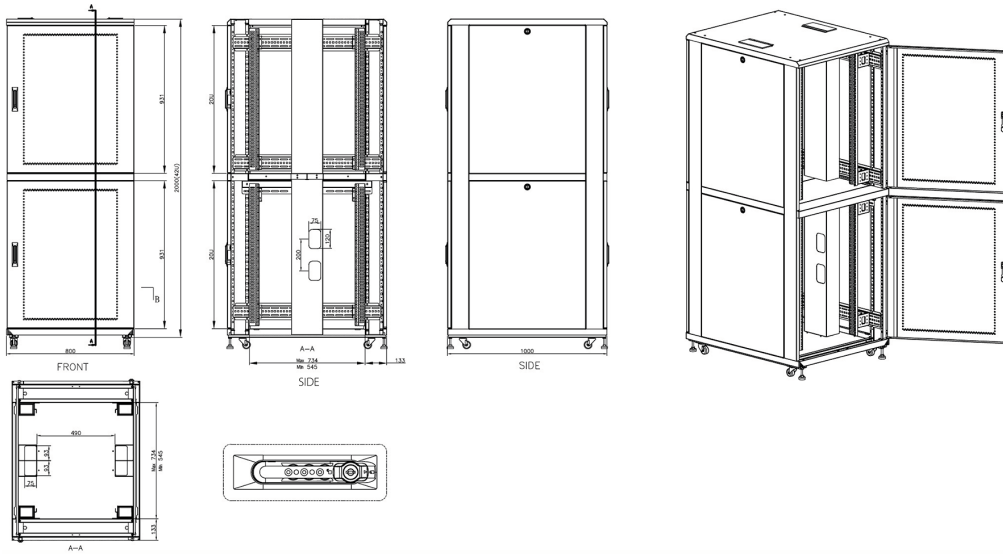

Removable side panels

Key and 3-digit combination locks

Inner door lock

Vertical cable management

U height profile markings

Environ CL800 42U Co-Location Rack 800x1000mm (2 Compartments) Vented (F) Vented (R) B/Panels B...

Part Code: 545-4281-2C-VVBM-GW-FP

sales@excel-networking.com
excel-networking.com

Product drawings

Environ CL800 Rack 2 Compartment Elevation Views

Environ CL800 Rack 4 Compartment Elevation Views

Environ CL800 42U Co-Location Rack 800x1000mm (2 Compartments) Vented (F) Vented (R) B/Panels B...