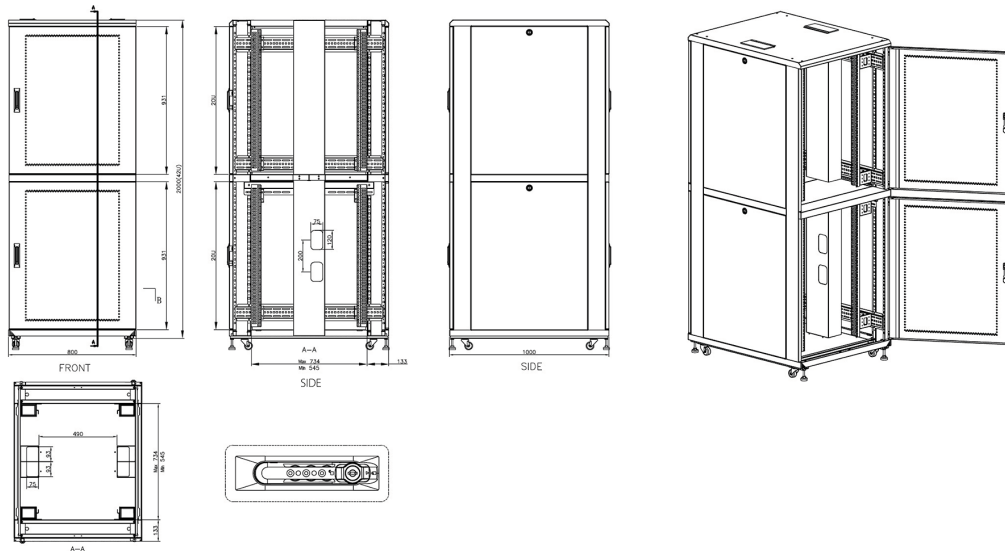

Environ CL800 42U Co-Location Rack 800x1000mm
(4 Compartments) Vented (F) Vented (R) B/Panels
B...

excel
without compromise.

Item Code: 545-4281-4C-VVBM-BK

Product drawings

Environ CL800 Rack 2 Compartment Elevation Views