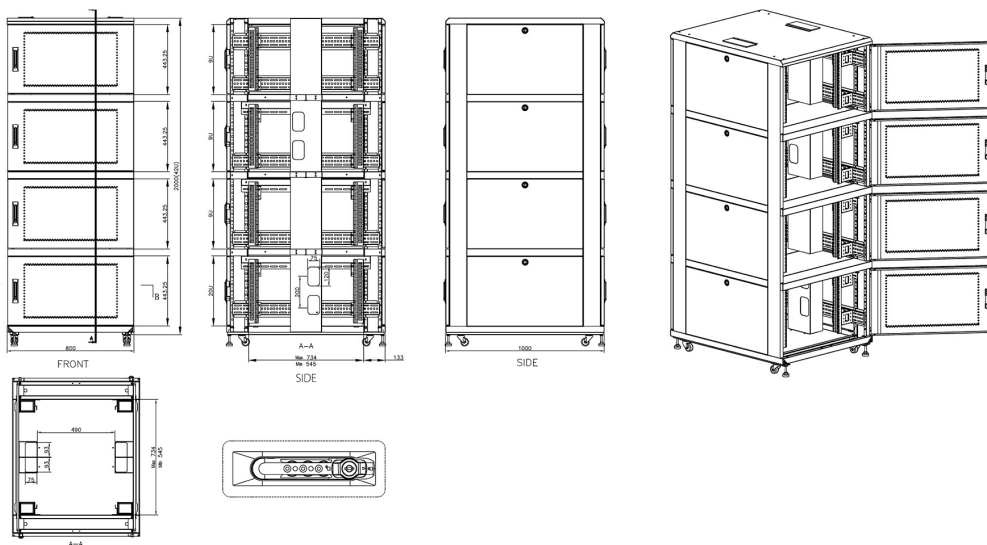

Part Code: 545-4281-4C-VVBM-BK

sales@excel-networking.com
excel-networking.com

Product drawings

Environ CL800 Rack 2 Compartment Elevation Views

Environ CL800 Rack 4 Compartment Elevation Views

Environ CL800 42U Co-Location Rack 800x1000mm (4 Compartments) Vented (F) Vented (R) B/Panels B...