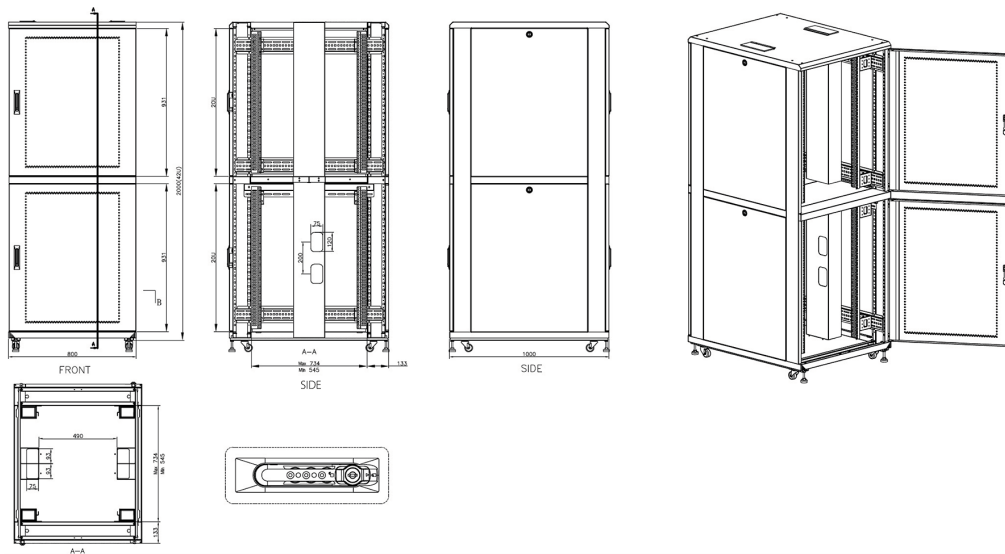

Removable side panels

Key and 3-digit combination locks

Inner door lock

Vertical cable management

U height profile markings

Environ CL800 42U Co-Location Rack 800x1000mm (4 Compartments) Vented (F) Vented (R) B/Panels B...

Part Code: 545-4281-4C-VVBM-BK

sales@excel-networking.com
excel-networking.com

Product drawings

Environ CL800 Rack 2 Compartment Elevation Views

Environ CL800 Rack 4 Compartment Elevation Views

Environ CL800 42U Co-Location Rack 800x1000mm (4 Compartments) Vented (F) Vented (R) B/Panels B...