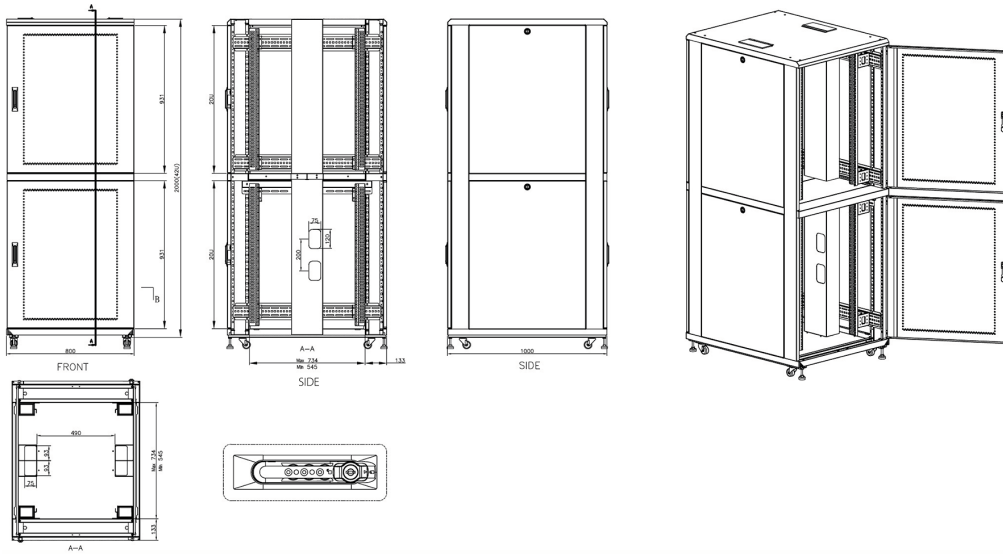

Environ CL800 42U Co-Location Rack 800x1000mm (4 Compartments) Vented (F) Vented (R) B/Panels B...

Part Code: 545-4281-4C-VVBM-BK

sales@excel-networking.com
excel-networking.com

Product drawings

Environ CL800 Rack 2 Compartment Elevation Views