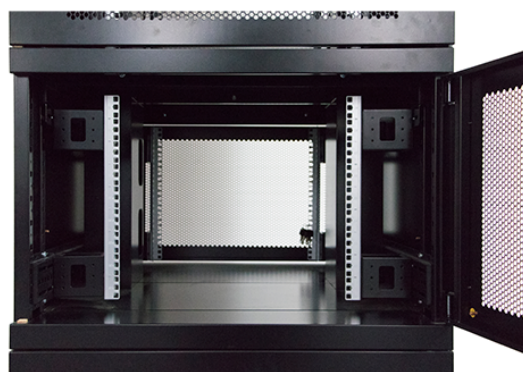

### Product images

Mesh compartment doors

Removable side panels

Key and 3-digit combination locks

Inner door lock

Vertical cable management

U height profile markings

Environ CL800 42U Co-Location Rack 800x1000mm  
(4 Compartments) Vented (F) Vented (R) B/Panels  
B...