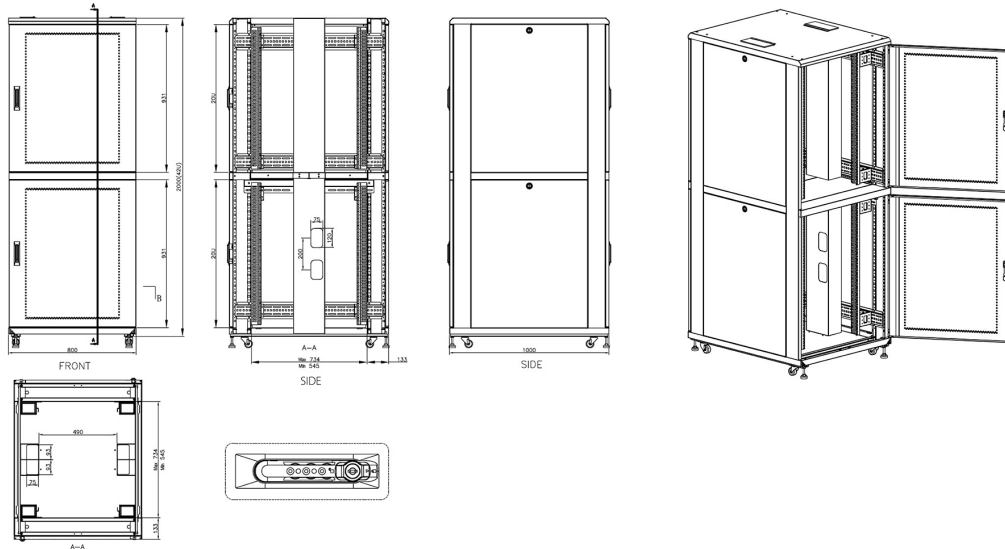

Environ CL800 42U Co-Location Rack 800x1000mm
(4 Compartments) Vented (F) Vented (R) B/Panels
B...

excel
without compromise.

Item Code: 545-4281-4C-VVBM-BK-FP

Product drawings

Environ CL800 Rack 2 Compartment Elevation Views