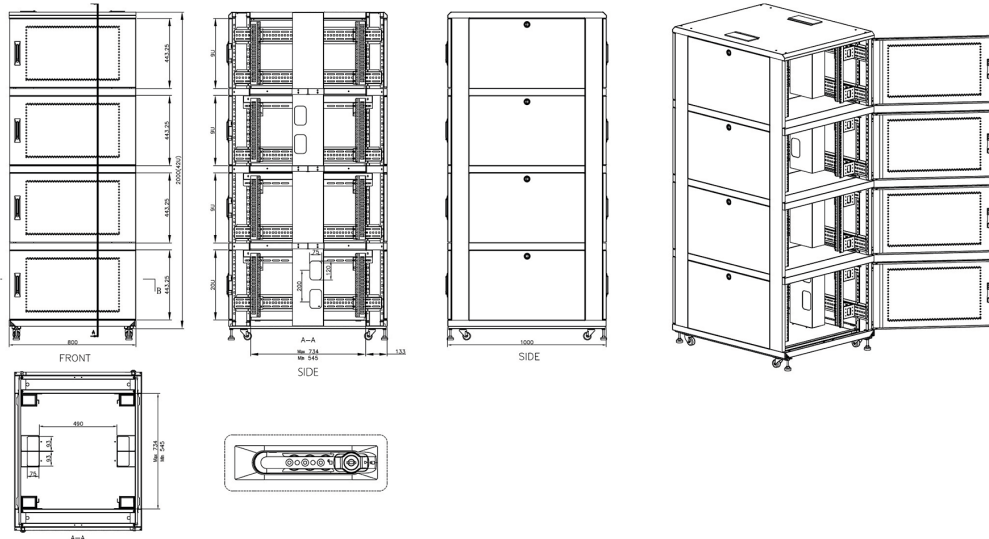

Environ CL800 Rack 4 Compartment Elevation Views