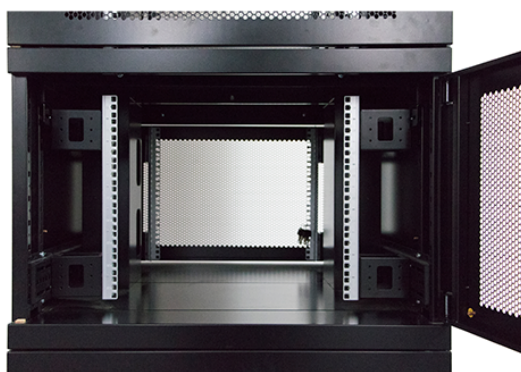

Key and 3-digit combination locks

Inner door lock

Vertical cable management

U height profile markings

Environ CL800 42U Co-Location Rack 800x1000mm
(4 Compartments) Vented (F) Vented (R) B/Panels
B...

excel
without compromise.