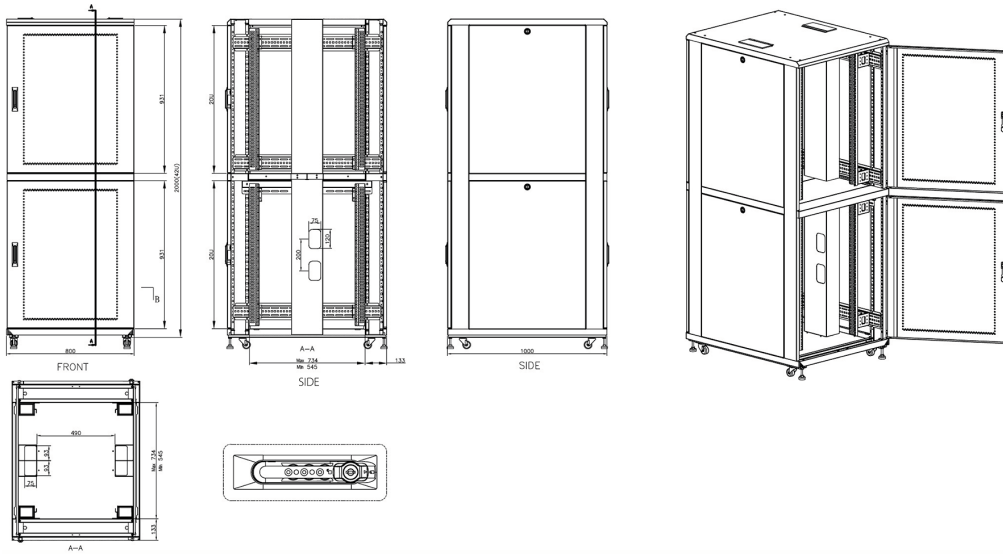

Environ CL800 42U Co-Location Rack 800x1000mm (4 Compartments) Vented (F) Vented (R) B/Panels B...

Part Code: 545-4281-4C-VVBM-BK-FP

sales@excel-networking.com
excel-networking.com

Product drawings

Environ CL800 Rack 2 Compartment Elevation Views