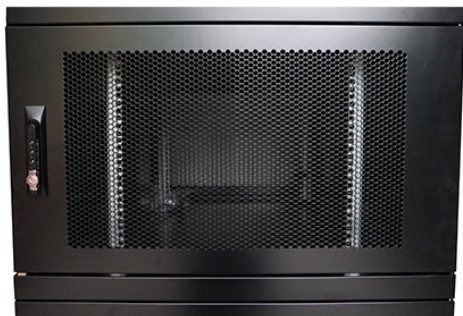

Environ CL800 42U Co-Location Rack 800x1000mm
(4 Compartments) Vented (F) Vented (R) B/Panels
B...

excel
without compromise.

Item Code: 545-4281-4C-VVBM-BK-FP

Product images

Mesh compartment doors