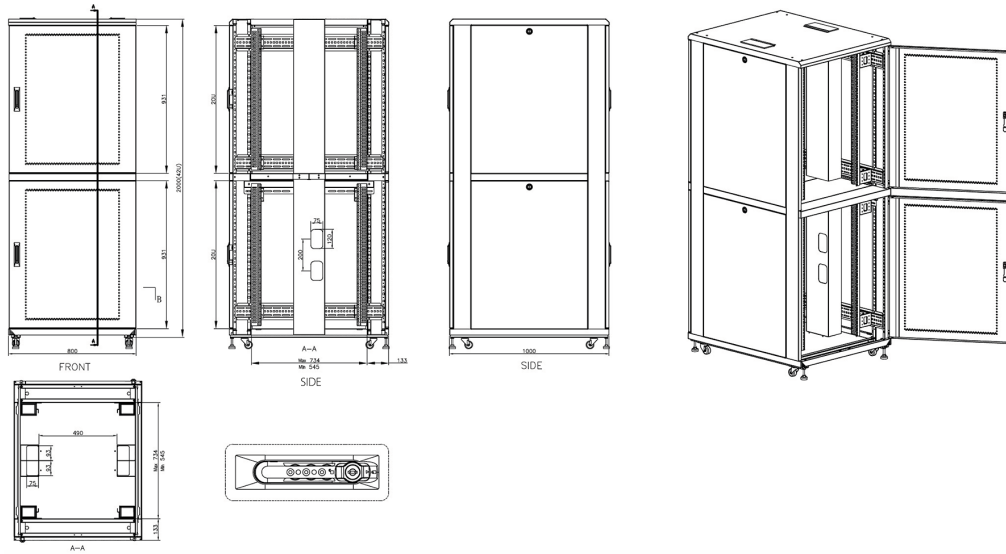

Removable side panels

Key and 3-digit combination locks

Inner door lock

Vertical cable management

U height profile markings

Environ CL800 42U Co-Location Rack 800x1000mm (4 Compartments) Vented (F) Vented (R) B/Panels B...

Part Code: 545-4281-4C-VVBM-GW

sales@excel-networking.com
excel-networking.com

Product drawings

Environ CL800 Rack 2 Compartment Elevation Views

Environ CL800 Rack 4 Compartment Elevation Views

Environ CL800 42U Co-Location Rack 800x1000mm (4 Compartments) Vented (F) Vented (R) B/Panels B...