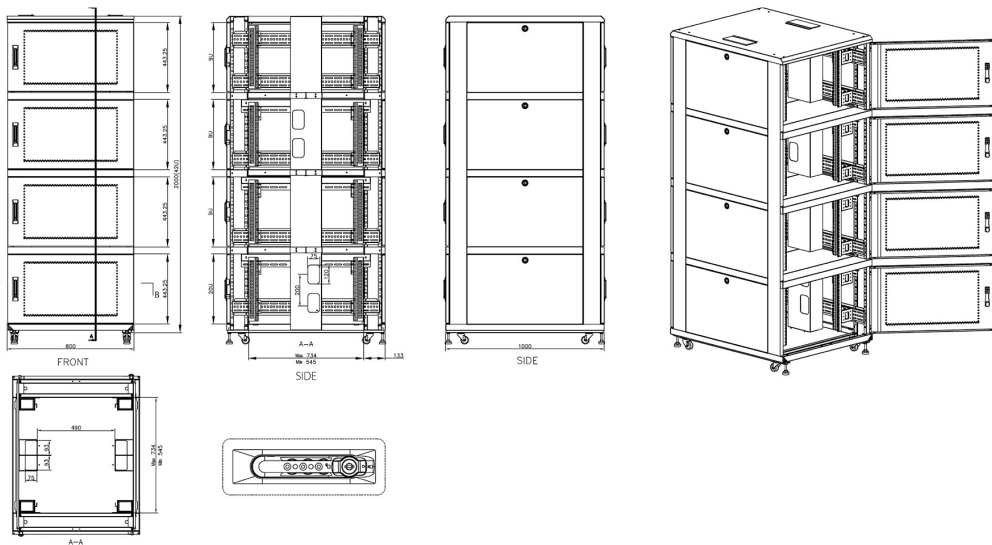

Part Code: 545-4281-4C-VVBM-GW

sales@excel-networking.com
excel-networking.com

Product drawings

Environ CL800 Rack 2 Compartment Elevation Views

Environ CL800 Rack 4 Compartment Elevation Views

Environ CL800 42U Co-Location Rack 800x1000mm (4 Compartments) Vented (F) Vented (R) B/Panels B...