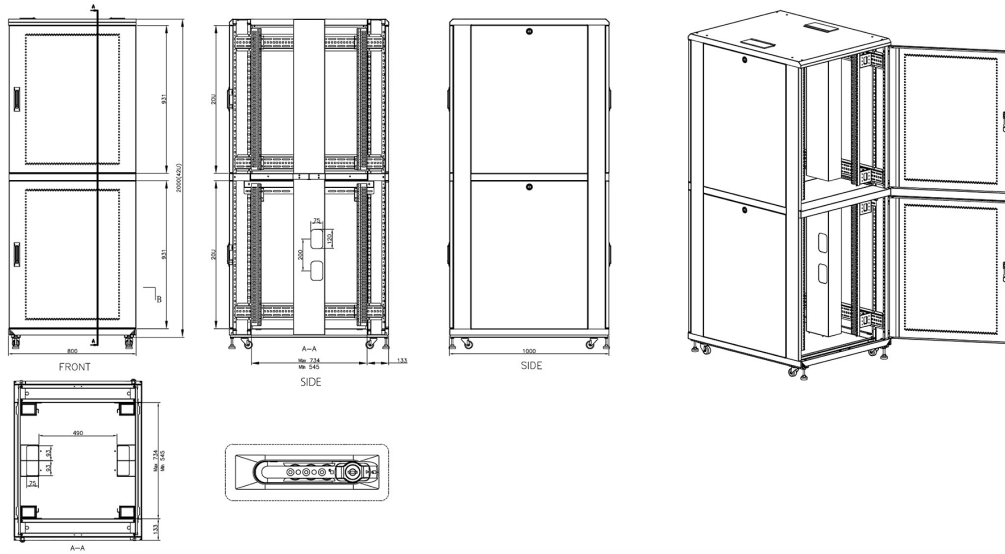

Product images

Mesh compartment doors

Removable side panels

Key and 3-digit combination locks

Inner door lock

Vertical cable management

U height profile markings

Environ CL800 42U Co-Location Rack 800x1000mm (4 Compartments) Vented (F) Vented (R) B/Panels B...

Part Code: 545-4281-4C-VVBM-GW

sales@excel-networking.com
excel-networking.com

Product drawings

Environ CL800 Rack 2 Compartment Elevation Views

Environ CL800 Rack 4 Compartment Elevation Views

Environ CL800 42U Co-Location Rack 800x1000mm (4 Compartments) Vented (F) Vented (R) B/Panels B...