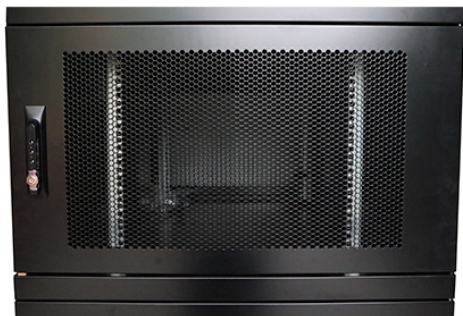

Environ CL800 42U Co-Location Rack 800x1000mm
(4 Compartments) Vented (F) Vented (R) B/Panels
B...

excel
without compromise.

Item Code: 545-4281-4C-VVBM-GW

Product images

Mesh compartment doors