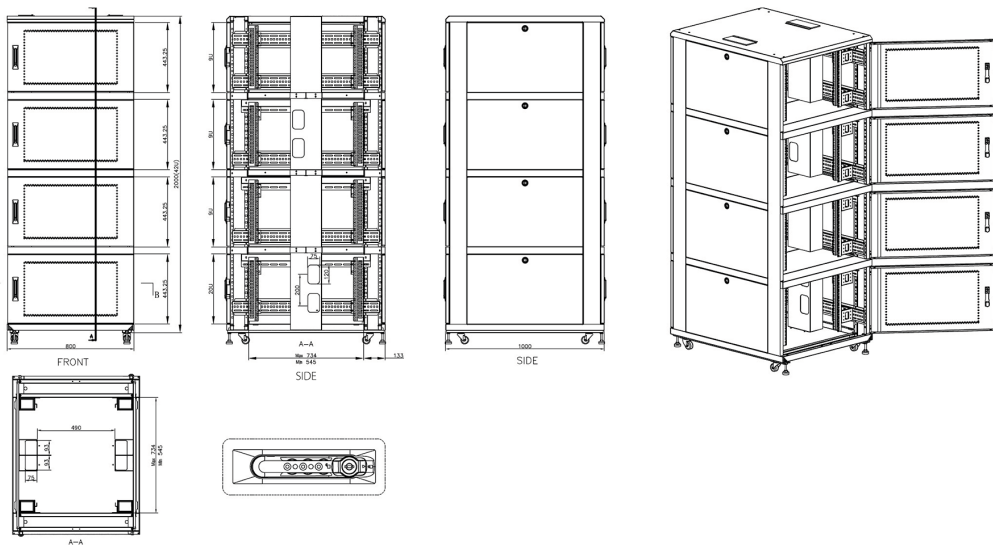

Part Code: 545-4281-4C-VVBM-GW

sales@excel-networking.com
excel-networking.com

Product drawings

Environ CL800 Rack 2 Compartment Elevation Views

Environ CL800 Rack 4 Compartment Elevation Views

Environ CL800 42U Co-Location Rack 800x1000mm (4 Compartments) Vented (F) Vented (R) B/Panels B...