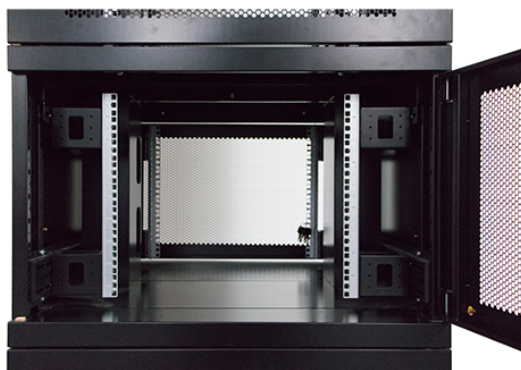

Removable side panels

Key and 3-digit combination locks

Inner door lock

Vertical cable management

U height profile markings

Product drawings

Environ CL800 Rack 2 Compartment Elevation Views

Environ CL800 Rack 4 Compartment Elevation Views