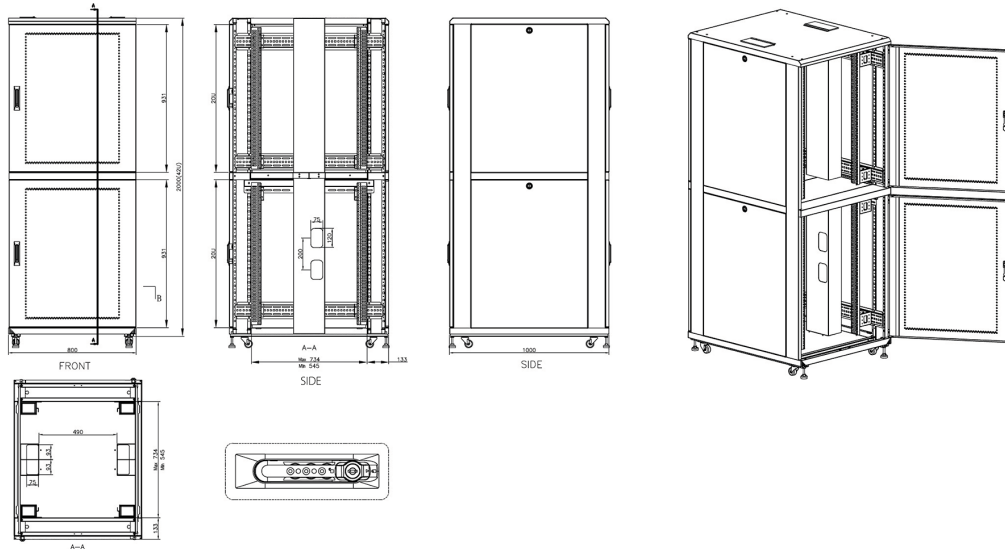

Removable side panels

Key and 3-digit combination locks

Inner door lock

Vertical cable management

U height profile markings

Product drawings

Environ CL800 Rack 2 Compartment Elevation Views

Environ CL800 Rack 4 Compartment Elevation Views

Environ CL800 42U Co-Location Rack 800x1000mm (4 Compartments) Vented (F) Vented (R) B/Panels B...

Item Code: 545-4281-4C-VVBM-GW

Standards

Standard	Detail
ANSI/EIA-310-E	Electronic Industries Association standard for horizontal spacing, vertical hole spacing, rack opening and front panel width
BS EN 60297-3-100:2009	Mechanical structures for electronic equipment. Dimensions of mechanical structures of the 482,6 mm (19 in) series. Basic dimensions of front panels, subracks, chassis, racks and cabinets
DIN 41494 Part 1 & 7	Panel Mounting Racks For Electronics Equipments; Racks And Panels, Dimensions; Dimensions of cabinets and suites of racks
RoHS-II/III (2011/65/EU & 2015/863): 2023	Our products, demonstrate full adherence to the regulatory stipulations of the EU Directive 2011/65/EU (RoHS-II) and its corresponding delegated directive 2015/863 (RoHS-III).
WFD: 2023	Compliant to Waste Framework Directive
SCIP: 2023	Compliant - Does Not Contain Substances of Concern In articles as such or in complex objects (Products)
POPs (EU) No 2019/1021	EU Regulation for the restriction of Persistent Organic Pollutants.