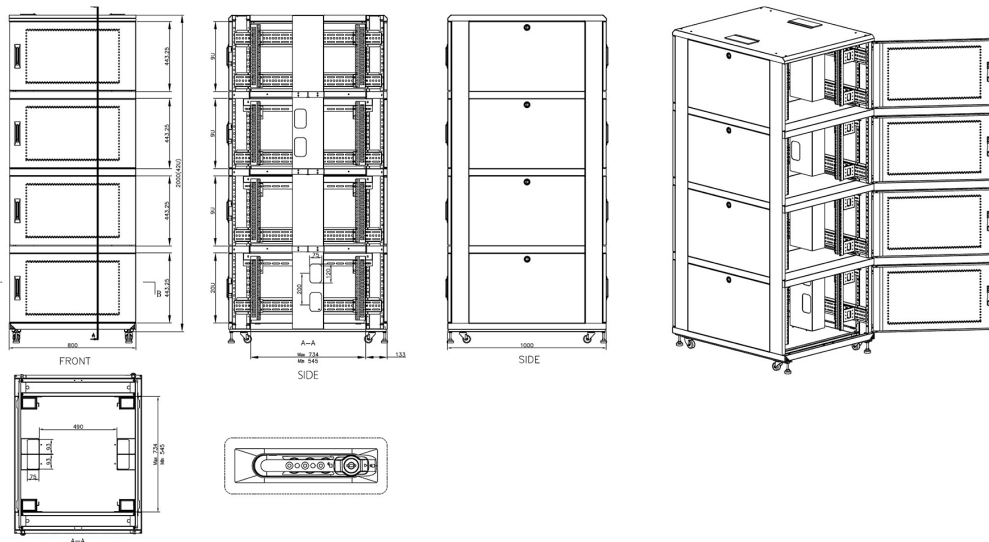

Removable side panels

Key and 3-digit combination locks

Inner door lock

Vertical cable management

U height profile markings

Product drawings

Environ CL800 Rack 2 Compartment Elevation Views

Environ CL800 Rack 4 Compartment Elevation Views

Environ CL800 42U Co-Location Rack 800x1000mm (4 Compartments) Vented (F) Vented (R) B/Panels B...

Item Code: 545-4281-4C-VVBM-GW

Standards

Standard	Detail
ANSI/EIA-310-E	Electronic Industries Association standard for horizontal spacing, vertical hole spacing, rack opening and front panel width
BS EN 60297-3-100:2009	Mechanical structures for electronic equipment. Dimensions of mechanical structures of the 482,6 mm (19 in) series. Basic dimensions of front panels, subracks, chassis, racks and cabinets
DIN 41494 Part 1 & 7	Panel Mounting Racks For Electronics Equipments; Racks And Panels, Dimensions; Dimensions of cabinets and suites of racks
RoHS-II/III (2011/65/EU & 2015/863): 2023	Our products, demonstrate full adherence to the regulatory stipulations of the EU Directive 2011/65/EU (RoHS-II) and its corresponding delegated directive 2015/863 (RoHS-III).
WFD: 2023	Compliant to Waste Framework Directive
SCIP: 2023	Compliant - Does Not Contain Substances of Concern In articles as such or in complex objects (Products)
POPs (EU) No 2019/1021	EU Regulation for the restriction of Persistent Organic Pollutants.