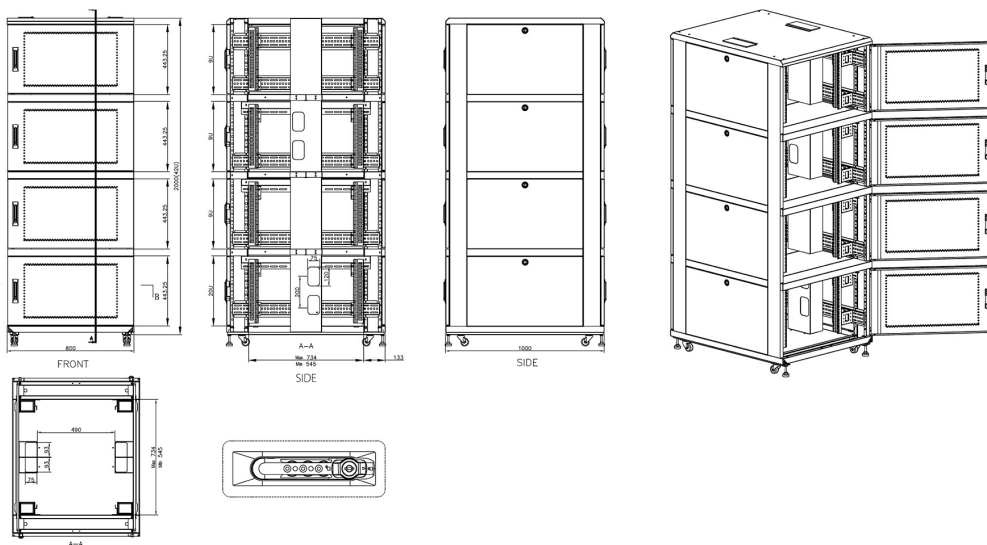

Environ CL800 Rack 4 Compartment Elevation Views