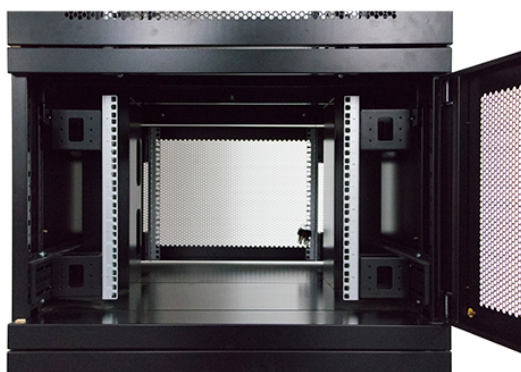

Mesh compartment doors

Removable side panels

Key and 3-digit combination locks

Inner door lock

Vertical cable management

U height profile markings

Environ CL800 42U Co-Location Rack 800x1000mm
(4 Compartments) Vented (F) Vented (R) B/Panels
B...