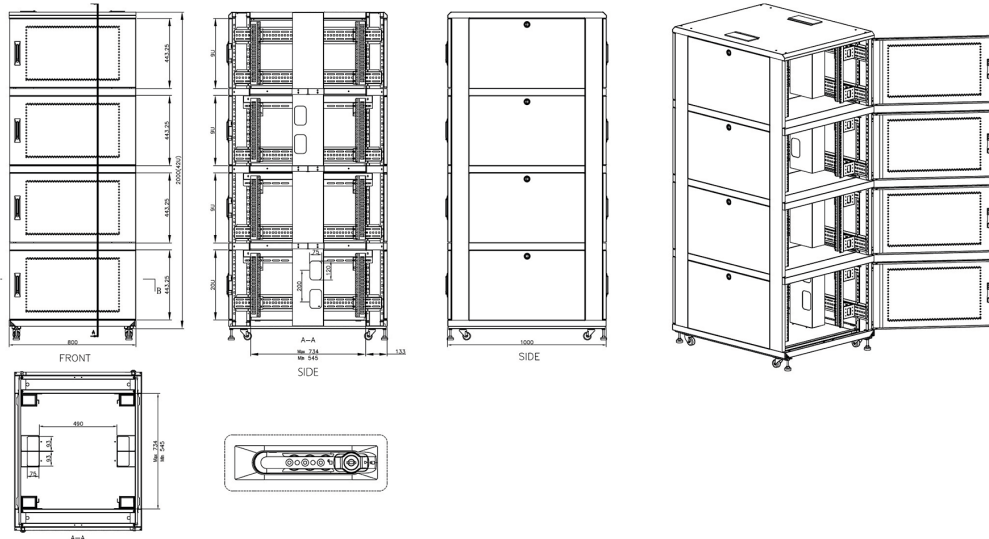

excel
without compromise.

Item Code: 545-4281-4C-VVBM-GW-FP

Product drawings

Environ CL800 Rack 2 Compartment Elevation Views

Environ CL800 Rack 4 Compartment Elevation Views

Environ CL800 42U Co-Location Rack 800x1000mm (4 Compartments) Vented (F) Vented (R) B/Panels B...

Item Code: 545-4281-4C-VVBM-GW-FP

Standards

Standard	Detail
ANSI/EIA-310-E	Electronic Industries Association standard for horizontal spacing, vertical hole spacing, rack opening and front panel width
BS EN 60297-3-100:2009	Mechanical structures for electronic equipment. Dimensions of mechanical structures of the 482,6 mm (19 in) series. Basic dimensions of front panels, subracks, chassis, racks and cabinets
DIN 41494 Part 1 & 7	Panel Mounting Racks For Electronics Equipments; Racks And Panels, Dimensions; Dimensions of cabinets and suites of racks
RoHS-II/III (2011/65/EU & 2015/863): 2023	Our products, demonstrate full adherence to the regulatory stipulations of the EU Directive 2011/65/EU (RoHS-II) and its corresponding delegated directive 2015/863 (RoHS-III).
WFD: 2023	Compliant to Waste Framework Directive
SCIP: 2023	Compliant - Does Not Contain Substances of Concern In articles as such or in complex objects (Products)
POPs (EU) No 2019/1021	EU Regulation for the restriction of Persistent Organic Pollutants.