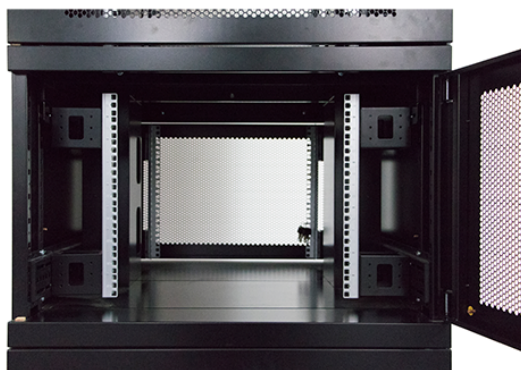

### Product images

Mesh compartment doors

Removable side panels

Key and 3-digit combination locks

Inner door lock

Vertical cable management

U height profile markings

Environ CL800 42U Co-Location Rack 800x1000mm  
(4 Compartments) Vented (F) Vented (R) B/Panels  
B...