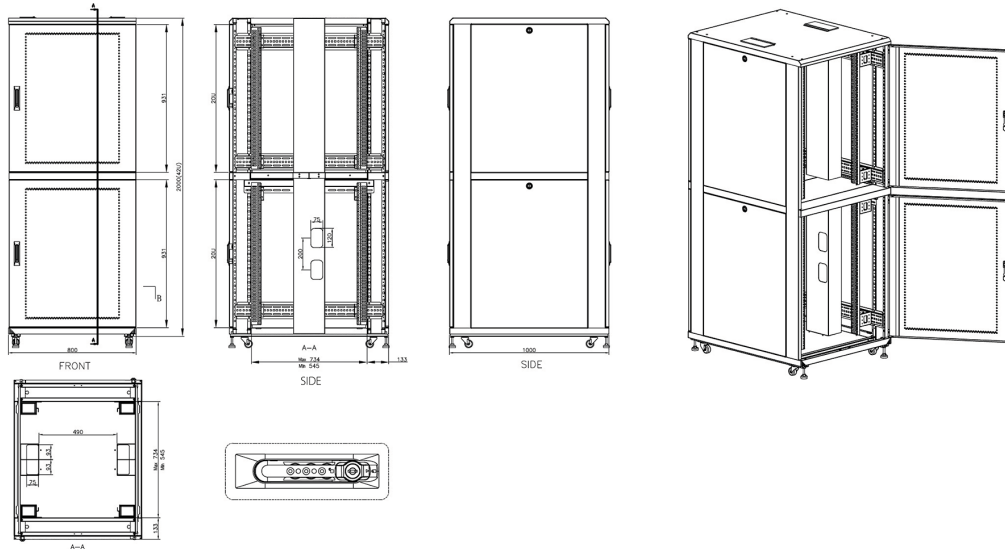

Environ CL800 42U Co-Location Rack 800x1000mm
(4 Compartments) Vented (F) Vented (R) B/Panels
B...

excel
without compromise.

Item Code: 545-4281-4C-VVBM-GW-FP

Product drawings

Environ CL800 Rack 2 Compartment Elevation Views