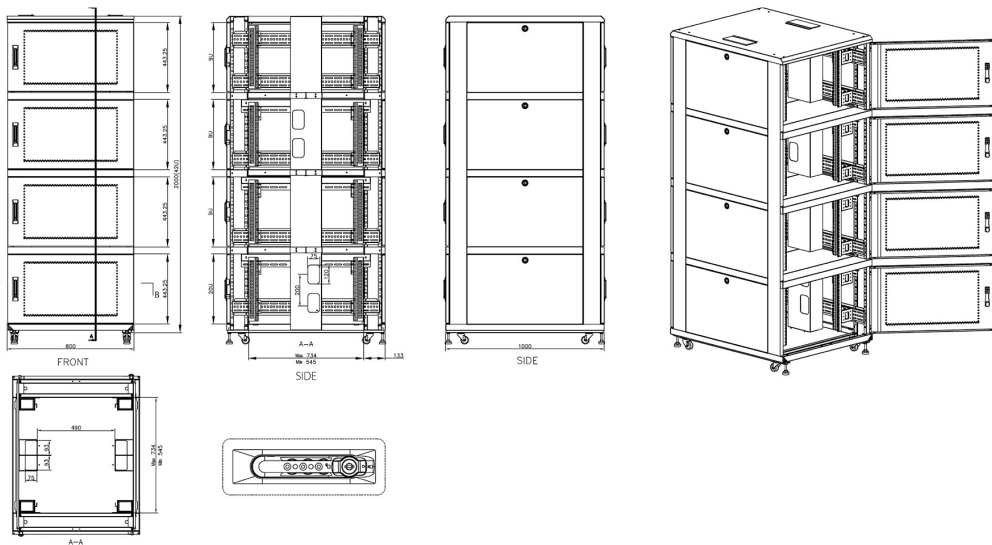

Part Code: 545-4281-4C-VVBM-GW-FP

sales@excel-networking.com
excel-networking.com

Product drawings

Environ CL800 Rack 2 Compartment Elevation Views

Environ CL800 Rack 4 Compartment Elevation Views

Environ CL800 42U Co-Location Rack 800x1000mm (4 Compartments) Vented (F) Vented (R) B/Panels B...