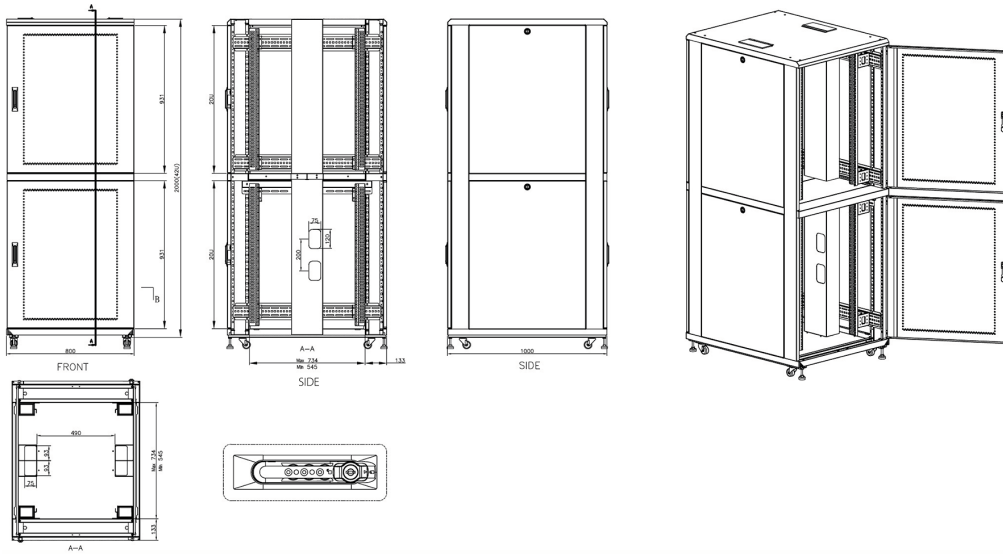

Removable side panels

Key and 3-digit combination locks

Inner door lock

Vertical cable management

U height profile markings

Environ CL800 42U Co-Location Rack 800x1000mm (4 Compartments) Vented (F) Vented (R) B/Panels B...

Part Code: 545-4281-4C-VVBM-GW-FP

sales@excel-networking.com
excel-networking.com

Product drawings

Environ CL800 Rack 2 Compartment Elevation Views

Environ CL800 Rack 4 Compartment Elevation Views

Environ CL800 42U Co-Location Rack 800x1000mm (4 Compartments) Vented (F) Vented (R) B/Panels B...