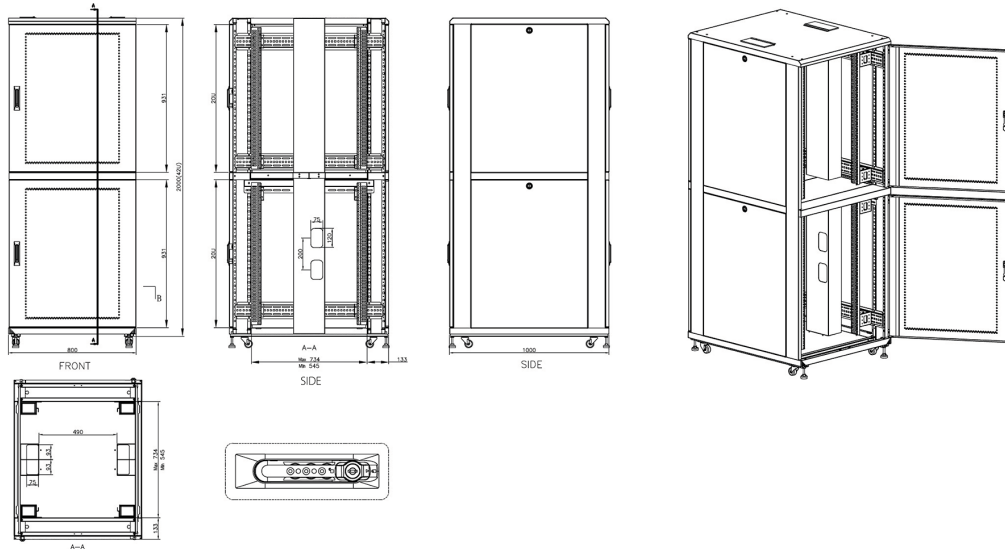

Mesh compartment doors

Removable side panels

Key and 3-digit combination locks

Inner door lock

Vertical cable management

U height profile markings

Environ CL800 42U Co-Location Rack 800x1000mm
(4 Compartments) Vented (F) Vented (R) B/Panels
B...

excel
without compromise.

Item Code: 545-4281-4C-VVBM-GW-FP

Product drawings

Environ CL800 Rack 2 Compartment Elevation Views

Environ CL800 Rack 4 Compartment Elevation Views

Environ CL800 42U Co-Location Rack 800x1000mm (4 Compartments) Vented (F) Vented (R) B/Panels B...

Item Code: 545-4281-4C-VVBM-GW-FP

Standards

Standard	Detail
ANSI/EIA-310-E	Electronic Industries Association standard for horizontal spacing, vertical hole spacing, rack opening and front panel width
BS EN 60297-3-100:2009	Mechanical structures for electronic equipment. Dimensions of mechanical structures of the 482,6 mm (19 in) series. Basic dimensions of front panels, subracks, chassis, racks and cabinets
DIN 41494 Part 1 & 7	Panel Mounting Racks For Electronics Equipments; Racks And Panels, Dimensions; Dimensions of cabinets and suites of racks
RoHS-II/III (2011/65/EU & 2015/863): 2023	Our products, demonstrate full adherence to the regulatory stipulations of the EU Directive 2011/65/EU (RoHS-II) and its corresponding delegated directive 2015/863 (RoHS-III).
WFD: 2023	Compliant to Waste Framework Directive
SCIP: 2023	Compliant - Does Not Contain Substances of Concern In articles as such or in complex objects (Products)
POPs (EU) No 2019/1021	EU Regulation for the restriction of Persistent Organic Pollutants.