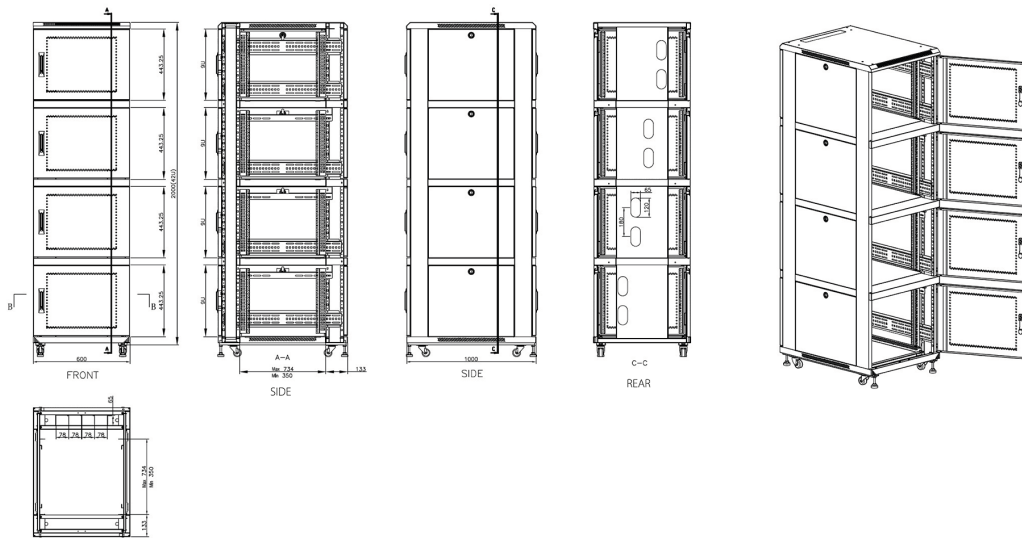

Environ CL600 Rack 4 Compartment Elevation Views