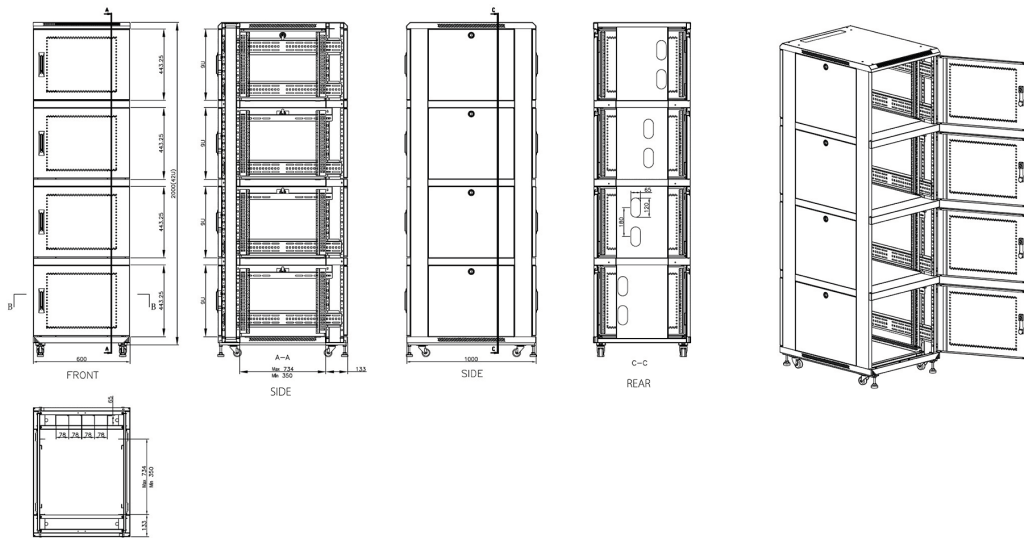

Part Code: 545-4761-2C-VVBM-BK

sales@excel-networking.com
excel-networking.com

Product drawings

Environ CL600 Rack 2 Compartment Elevation Views

Environ CL600 Rack 4 Compartment Elevation Views

Environ CL600 47U Co-Location Rack 600x1000mm (2 Compartments) Vented (F) Vented (R) B/Panels R...