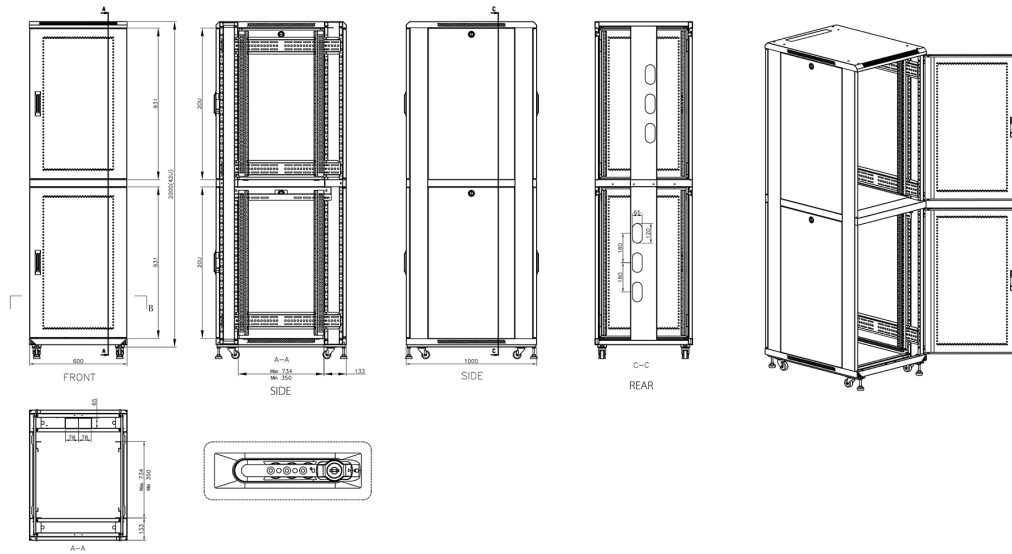

Environ CL600 47U Co-Location Rack 600x1000mm (2 Compartments) Vented (F) Vented (R) B/Panels R...

Part Code: 545-4761-2C-VVBM-BK-FP

sales@excel-networking.com
excel-networking.com

Product drawings

Environ CL600 Rack 2 Compartment Elevation Views