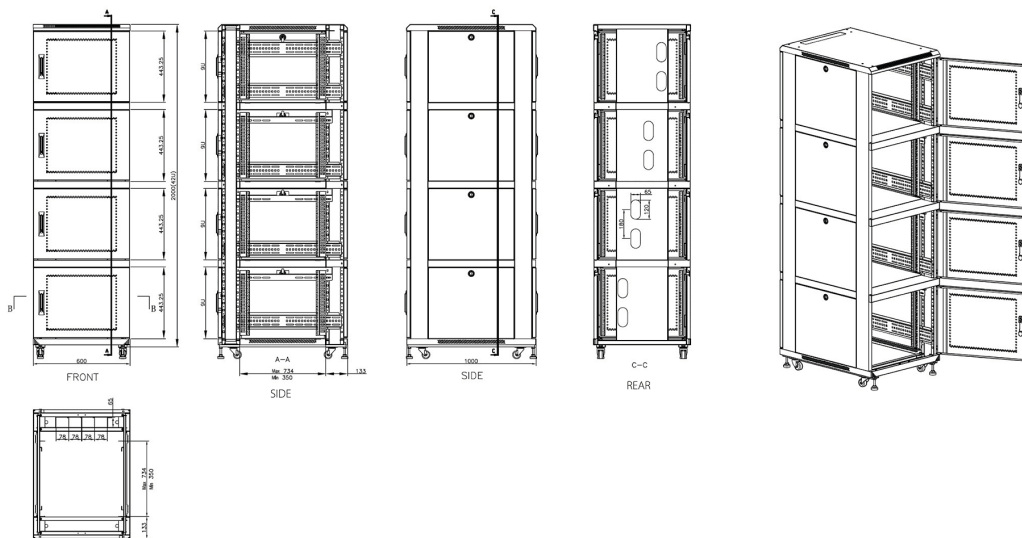

Part Code: 545-4761-2C-VVBM-BK-FP

sales@excel-networking.com
excel-networking.com

Product drawings

Environ CL600 Rack 2 Compartment Elevation Views

Environ CL600 Rack 4 Compartment Elevation Views

Environ CL600 47U Co-Location Rack 600x1000mm (2 Compartments) Vented (F) Vented (R) B/Panels R...