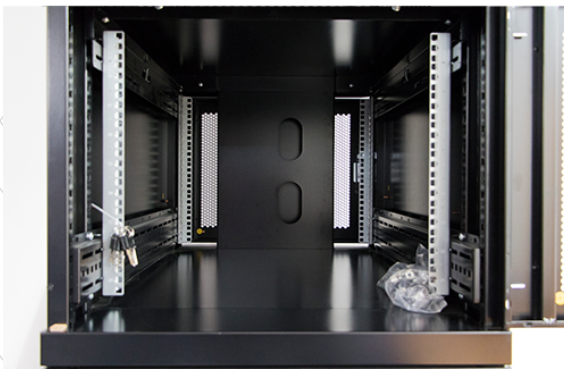

Removable side panels

Key and 3-digit combination locks

Inner door lock

Vertical cable management

U height profile markings

Environ CL600 47U Co-Location Rack 600x1000mm (2 Compartments) Vented (F) Vented (R) B/Panels R...