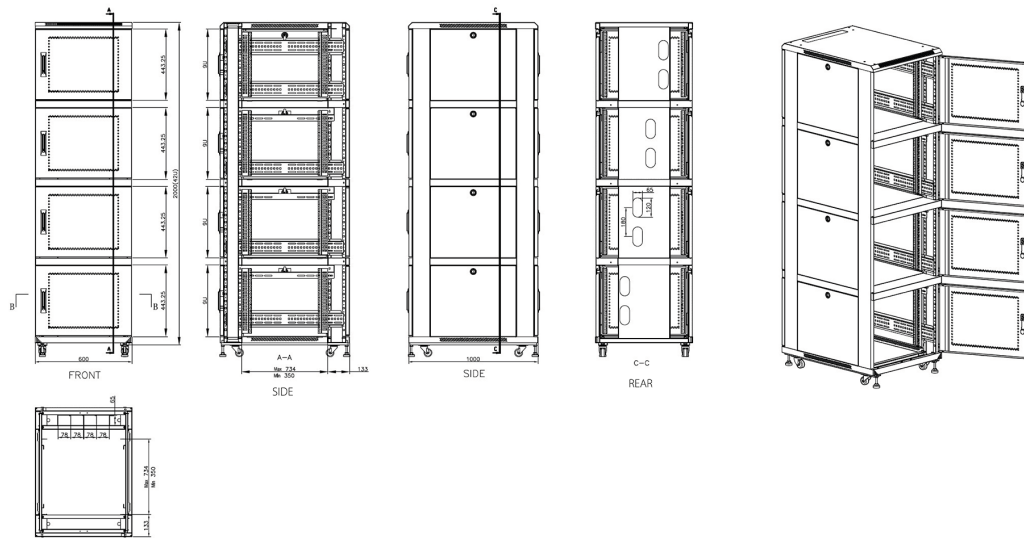

Part Code: 545-4761-2C-VVBM-BK-FP

sales@excel-networking.com
excel-networking.com

Product drawings

Environ CL600 Rack 2 Compartment Elevation Views

Environ CL600 Rack 4 Compartment Elevation Views

Environ CL600 47U Co-Location Rack 600x1000mm (2 Compartments) Vented (F) Vented (R) B/Panels R...