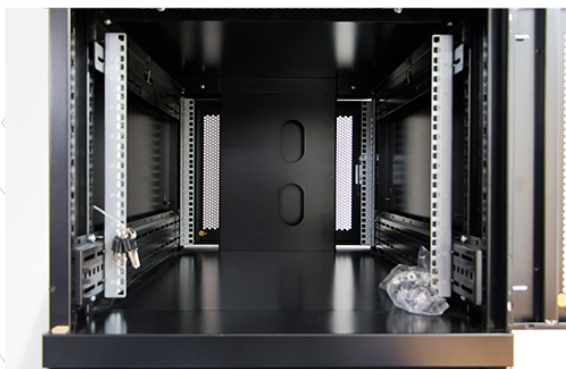

Removable side panels

Key and 3-digit combination locks

Inner door lock

Vertical cable management

U height profile markings

Environ CL600 47U Co-Location Rack 600x1000mm (2 Compartments) Vented (F) Vented (R) B/Panels R...