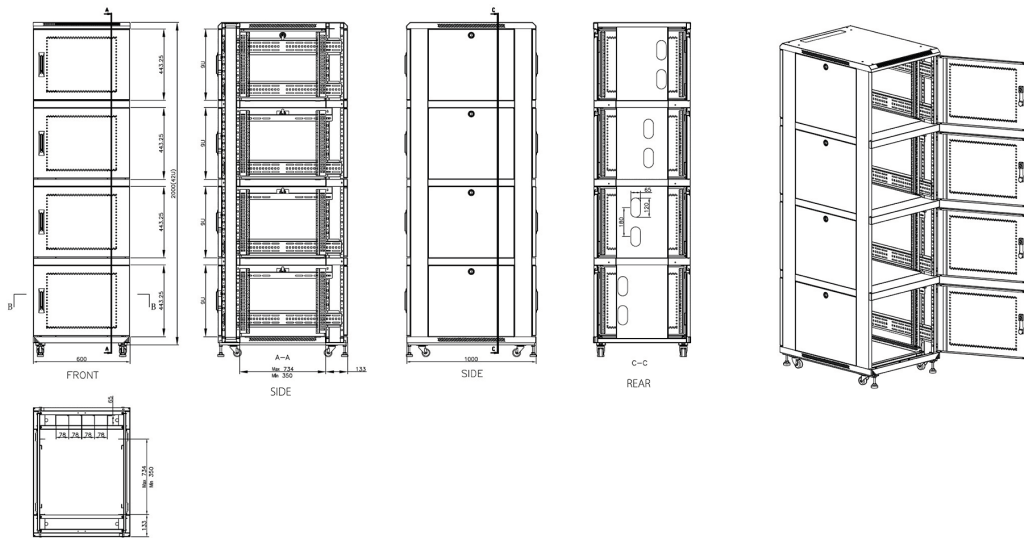

Part Code: 545-4761-2C-VVBM-BK-FP

sales@excel-networking.com
excel-networking.com

Product drawings

Environ CL600 Rack 2 Compartment Elevation Views

Environ CL600 Rack 4 Compartment Elevation Views

Environ CL600 47U Co-Location Rack 600x1000mm (2 Compartments) Vented (F) Vented (R) B/Panels R...