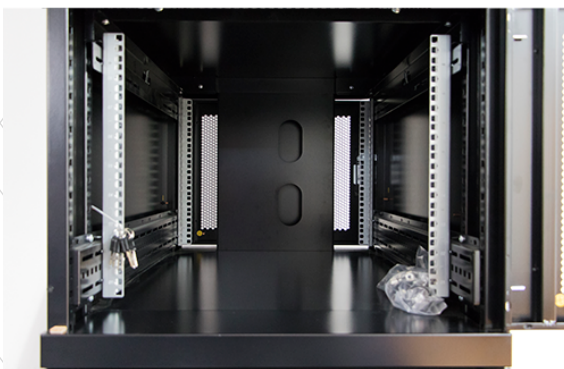

Removable side panels

Key and 3-digit combination locks

Inner door lock

Vertical cable management

U height profile markings