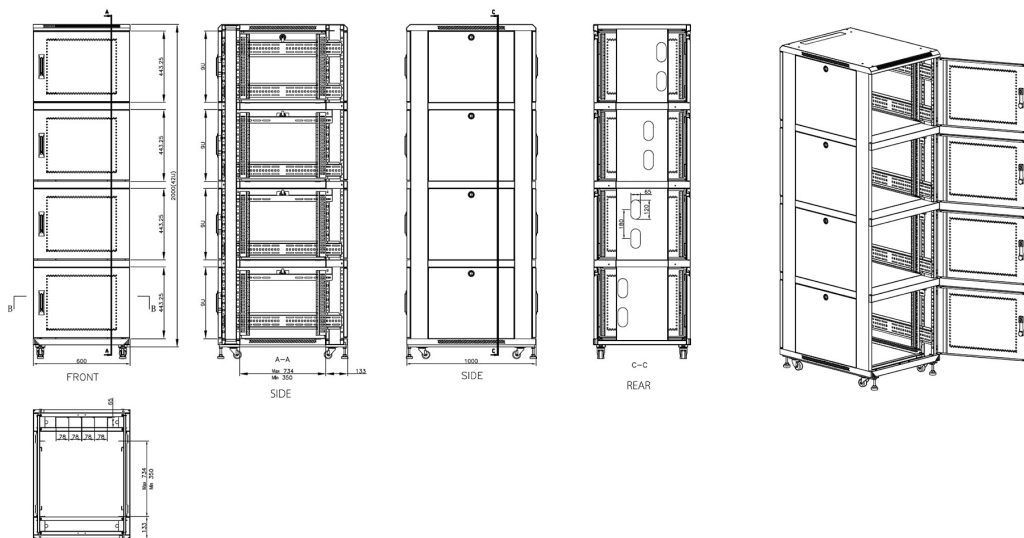

Part Code: 545-4761-2C-VVBM-GW

sales@excel-networking.com
excel-networking.com

Product drawings

Environ CL600 Rack 2 Compartment Elevation Views

Environ CL600 Rack 4 Compartment Elevation Views

Environ CL600 47U Co-Location Rack 600x1000mm (2 Compartments) Vented (F) Vented (R) B/Panels R...