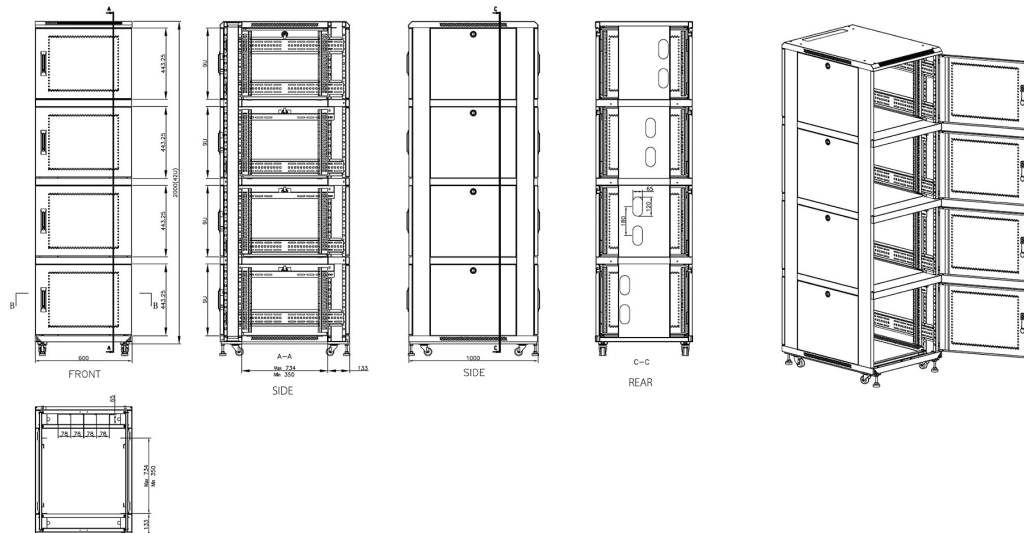

Environ CL600 Rack 4 Compartment Elevation Views