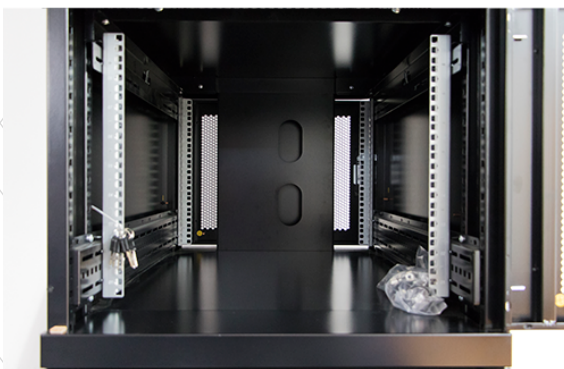

Removable side panels

Key and 3-digit combination locks

Inner door lock

Vertical cable management

U height profile markings

Environ CL600 47U Co-Location Rack 600x1000mm (2 Compartments) Vented (F) Vented (R) B/Panels R...