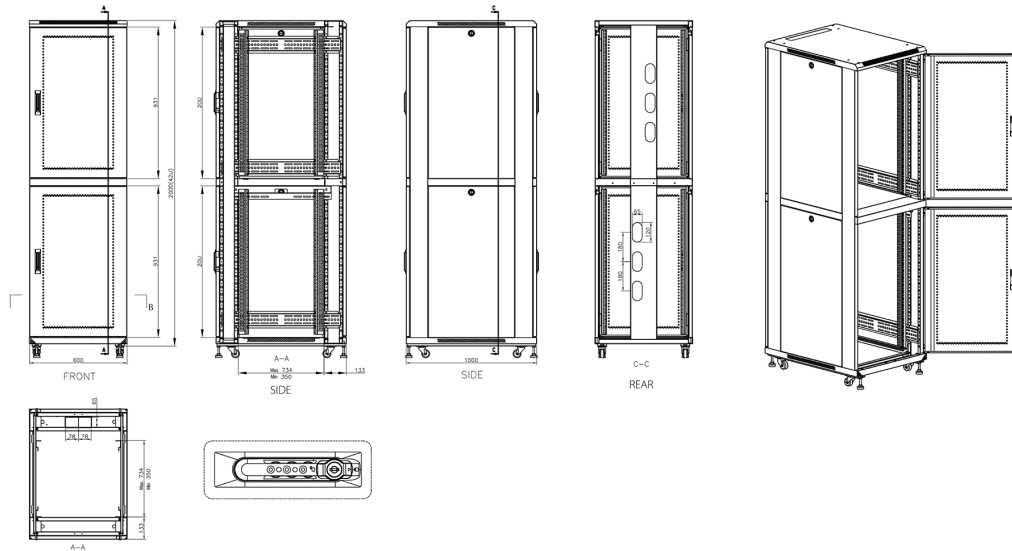

Vertical cable management

Environ CL600 47U Co-Location Rack 600x1000mm
(2 Compartments) Vented (F) Vented (R) B/Panels
R...

Item Code: 545-4761-2C-VVBM-GW

Product drawings

Environ CL600 Rack 2 Compartment Elevation Views