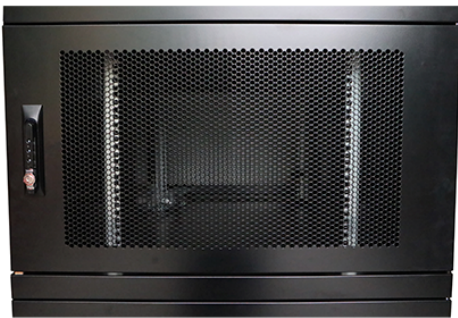

Environ CL600 47U Co-Location Rack 600x1000mm (2
Compartments) Vented (F) Vented (R) B/Panels R...

Part Code: 545-4761-2C-VVBM-GW

sales@excel-networking.com
excel-networking.com

Product images

Mesh compartment doors