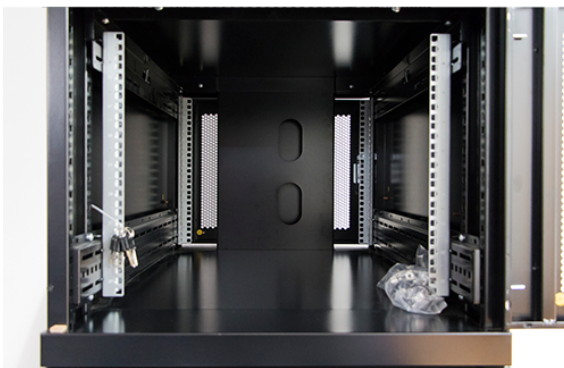

Key and 3-digit combination locks

Vertical cable management