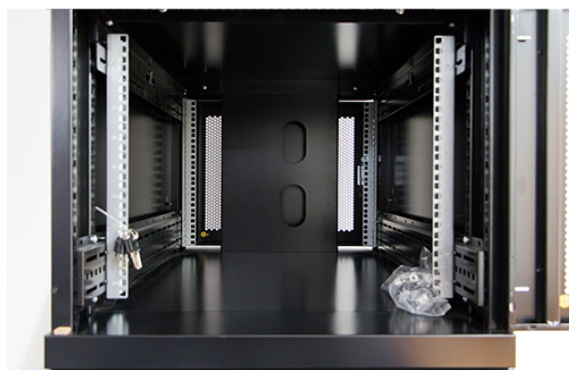

Product images

Mesh compartment doors

Removable side panels

Key and 3-digit combination locks

Inner door lock

Vertical cable management

U height profile markings

Environ CL600 47U Co-Location Rack 600x1000mm (4 Compartments) Vented (F) Vented (R) B/Panels R...