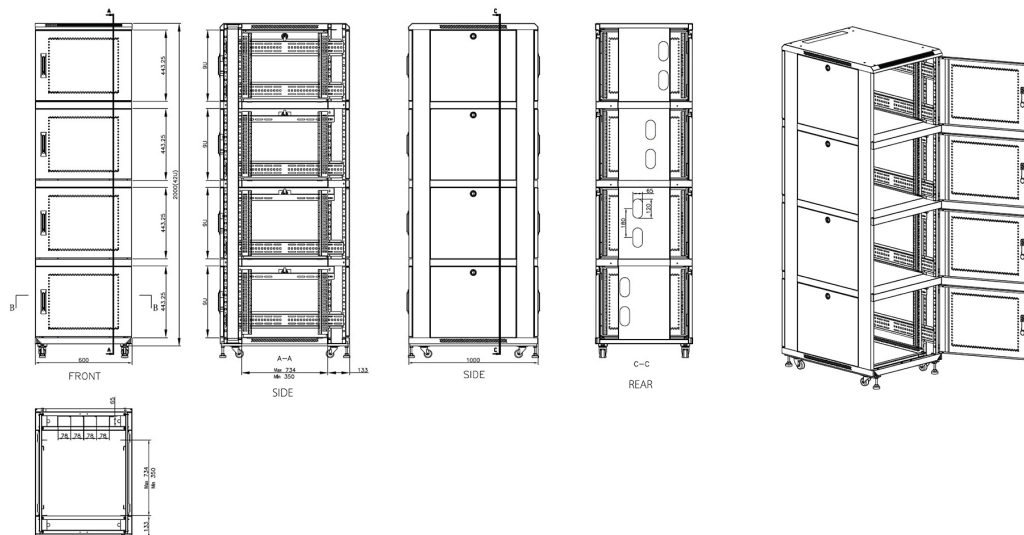

Item Code: 545-4761-4C-VVBM-BK

Product drawings

Environ CL600 Rack 2 Compartment Elevation Views

Environ CL600 Rack 4 Compartment Elevation Views

Environ CL600 47U Co-Location Rack 600x1000mm (4 Compartments) Vented (F) Vented (R) B/Panels R...

Item Code: 545-4761-4C-VVBM-BK

Standards

Standard	Detail
ANSI/EIA-310-E	Electronic Industries Association standard for horizontal spacing, vertical hole spacing, rack opening and front panel width
BS EN 60297-3-100:2009	Mechanical structures for electronic equipment. Dimensions of mechanical structures of the 482,6 mm (19 in) series. Basic dimensions of front panels, subracks, chassis, racks and cabinets
DIN 41494 Part 1 & 7	Panel Mounting Racks For Electronics Equipments; Racks And Panels, Dimensions; Dimensions of cabinets and suites of racks
RoHS-II/III (2011/65/EU & 2015/863): 2023	Our products, demonstrate full adherence to the regulatory stipulations of the EU Directive 2011/65/EU (RoHS-II) and its corresponding delegated directive 2015/863 (RoHS-III).
WFD: 2023	Compliant to Waste Framework Directive
SCIP: 2023	Compliant - Does Not Contain Substances of Concern In articles as such or in complex objects (Products)
POPs (EU) No 2019/1021	EU Regulation for the restriction of Persistent Organic Pollutants.