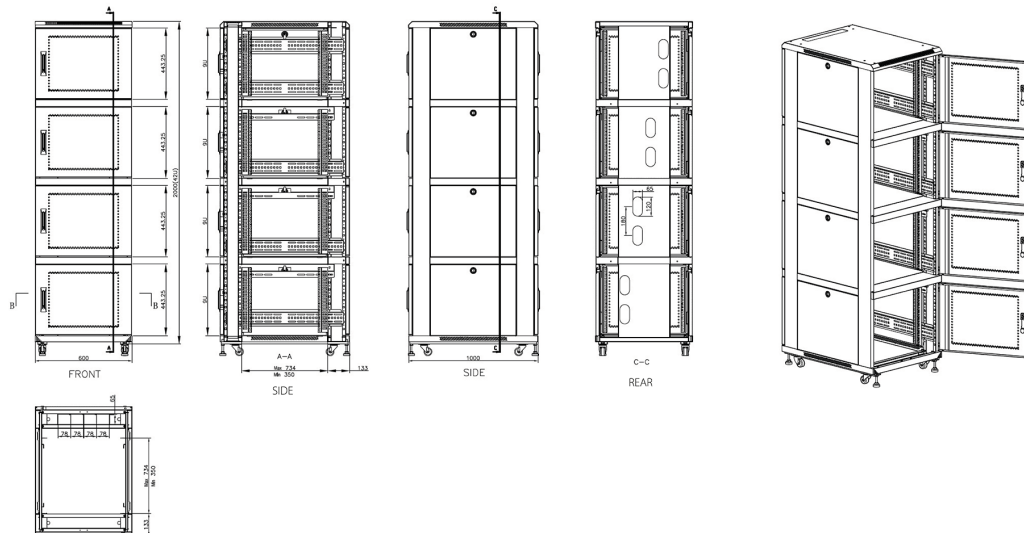

Item Code: 545-4761-4C-VVBM-BK

Product drawings

Environ CL600 Rack 2 Compartment Elevation Views

Environ CL600 Rack 4 Compartment Elevation Views

Environ CL600 47U Co-Location Rack 600x1000mm (4 Compartments) Vented (F) Vented (R) B/Panels R...