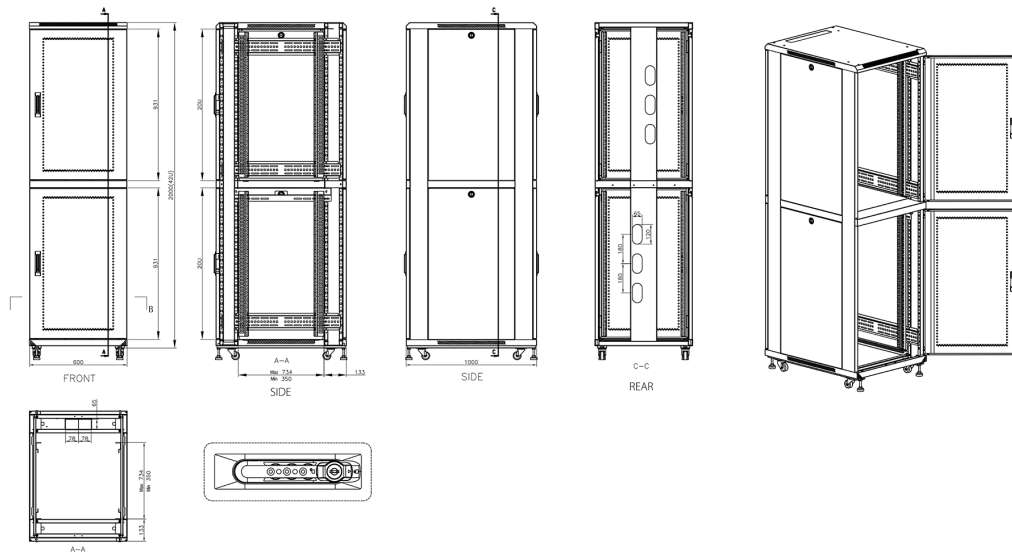

Environ CL600 47U Co-Location Rack 600x1000mm (4 Compartments) Vented (F) Vented (R) B/Panels R...

Item Code: 545-4761-4C-VVBM-BK

Product drawings

Environ CL600 Rack 2 Compartment Elevation Views