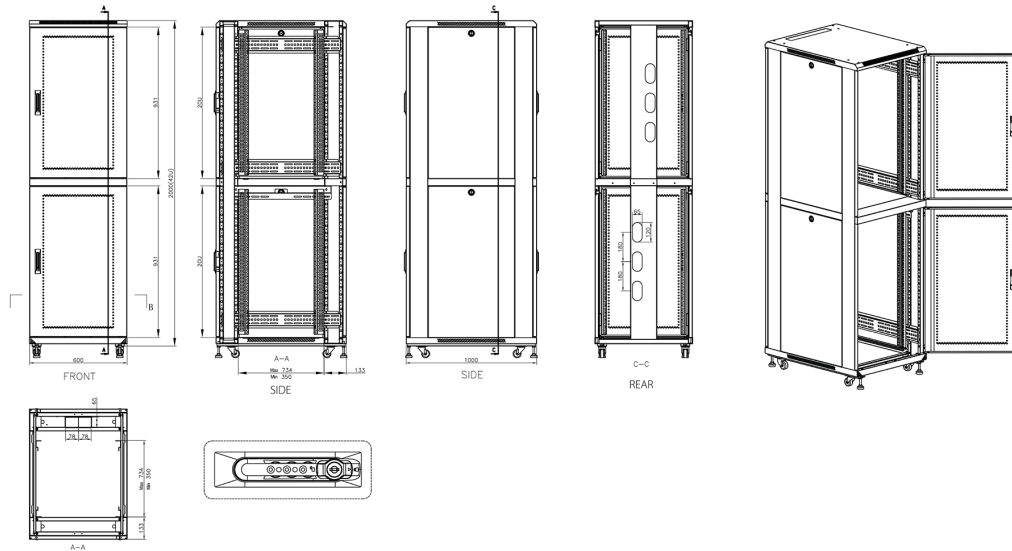

Environ CL600 47U Co-Location Rack 600x1000mm (4 Compartments) Vented (F) Vented (R) B/Panels R...

Item Code: 545-4761-4C-VVBM-BK

Product drawings

Environ CL600 Rack 2 Compartment Elevation Views