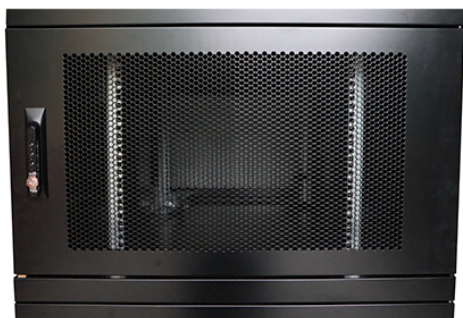

Environ CL600 47U Co-Location Rack 600x1000mm
(4 Compartments) Vented (F) Vented (R) B/Panels
R...

excel
without compromise.

Item Code: 545-4761-4C-VVBM-BK-FP

Product images

Mesh compartment doors