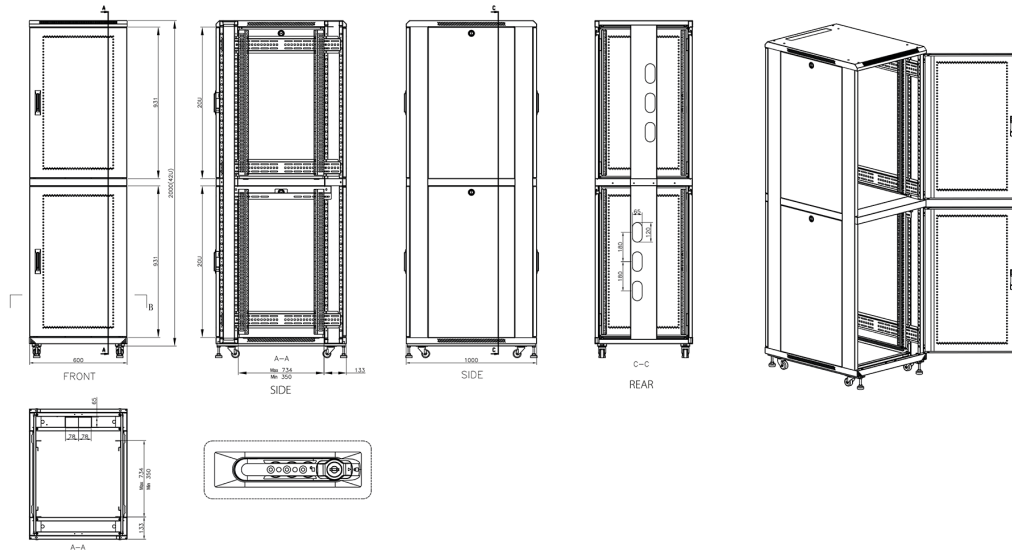

Product drawings

Environ CL600 Rack 2 Compartment Elevation Views

Environ CL600 Rack 4 Compartment Elevation Views

Environ CL600 47U Co-Location Rack 600x1000mm
(4 Compartments) Vented (F) Vented (R) B/Panels
R...

Item Code: 545-4761-4C-VVBM-BK-FP

Standards

Standard	Detail
ANSI/EIA-310-E	Electronic Industries Association standard for horizontal spacing, vertical hole spacing, rack opening and front panel width
BS EN 60297-3-100:2009	Mechanical structures for electronic equipment. Dimensions of mechanical structures of the 482,6 mm (19 in) series. Basic dimensions of front panels, subracks, chassis, racks and cabinets
DIN 41494 Part 1 & 7	Panel Mounting Racks For Electronics Equipments; Racks And Panels, Dimensions; Dimensions of cabinets and suites of racks
Directive 2011/65/EU (RoHS II)	Restriction of the Use of Certain Hazardous Substances in Electrical and Electronic Equipment — compliant. Applies within EU member states).
Directive (EU) 2015/863 (RoHS III)	Amending Directive 2011/65/EU to add four phthalates (DEHP, BBP, DBP, DIBP) to Annex II — compliant.
Directive 2008/98/EC (WFD)	Waste Framework Directive — compliant. Implemented in the UK through the Waste (England and Wales) Regulations 2011 (SI 2011 No. 988).
ECHA SCIP Database	Compliant; product does not contain SVHCs (Substances of Very High Concern) as defined under REACH Article 33(1). Submission obligations met under EU REACH and UK REACH.
Regulation (EU) 2019/1021 (POPs)	EU Regulation on Persistent Organic Pollutants — compliant. For Great Britain, compliance is aligned with the Persistent Organic Pollutants (Amendment) (EU Exit) Regulations 2020 (SI 2020 No. 1355).
UK SI 2012 No. 3032	The Restriction of the Use of Certain Hazardous Substances in Electrical and Electronic Equipment Regulations 2012 (UK RoHS) — compliant for Great Britain. Retained EU law, as amended by the Product Safety and Metrology (Amendment etc.) (EU Exit) Regulations 2019.