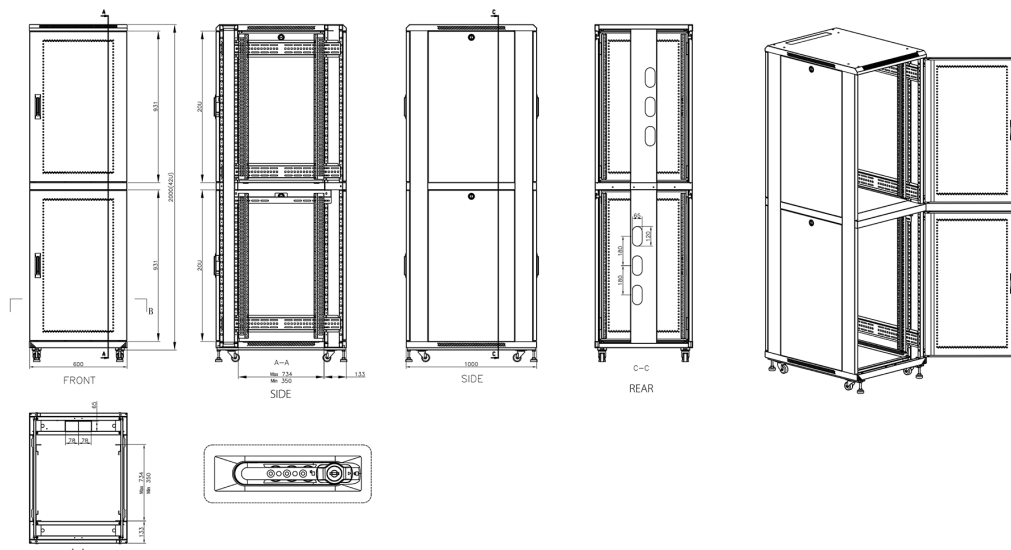

Product drawings

Environ CL600 Rack 2 Compartment Elevation Views

Environ CL600 Rack 4 Compartment Elevation Views

Environ CL600 47U Co-Location Rack 600x1000mm (4 Compartments) Vented (F) Vented (R) B/Panels R...