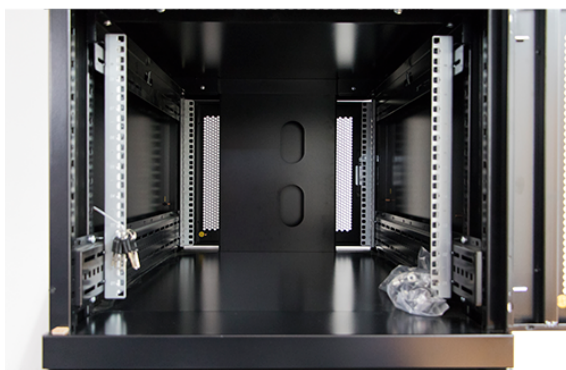

Vertical cable management