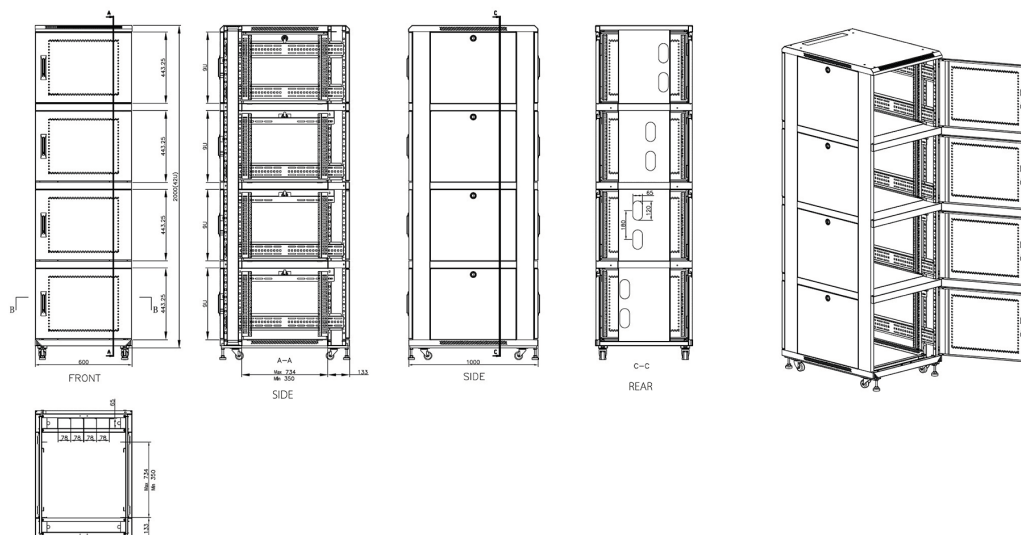

Product drawings

Environ CL600 Rack 2 Compartment Elevation Views

Environ CL600 Rack 4 Compartment Elevation Views

Environ CL600 47U Co-Location Rack 600x1000mm (4 Compartments) Vented (F) Vented (R) B/Panels R...