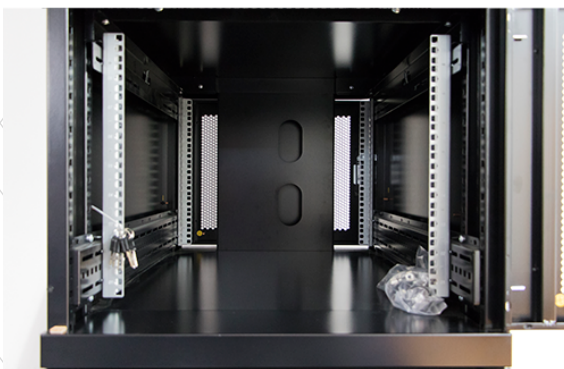

Removable side panels

Key and 3-digit combination locks

Inner door lock

Vertical cable management

U height profile markings

Environ CL600 47U Co-Location Rack 600x1000mm (4 Compartments) Vented (F) Vented (R) B/Panels R...