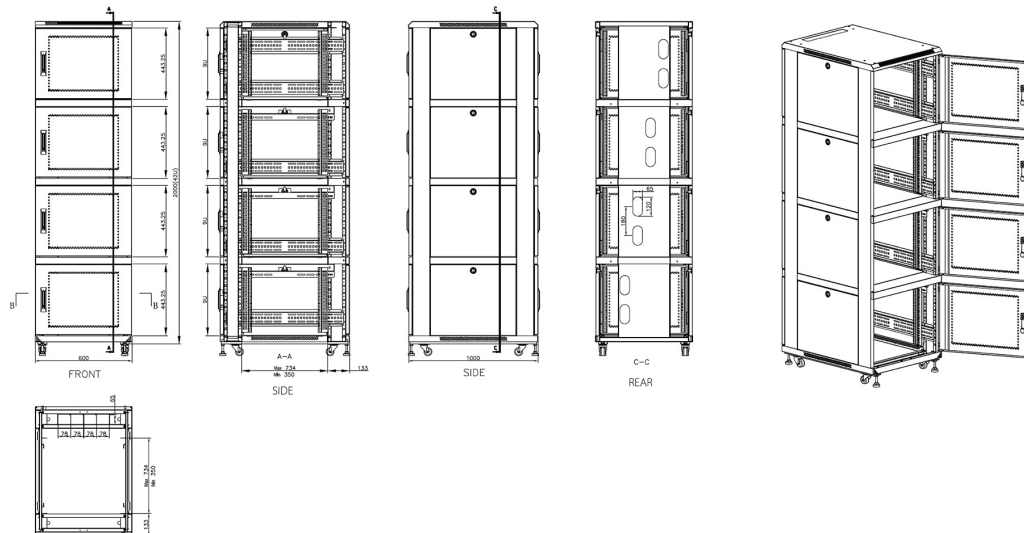

Product drawings

Environ CL600 Rack 2 Compartment Elevation Views

Environ CL600 Rack 4 Compartment Elevation Views

Environ CL600 47U Co-Location Rack 600x1000mm
(4 Compartments) Vented (F) Vented (R) B/Panels
R...