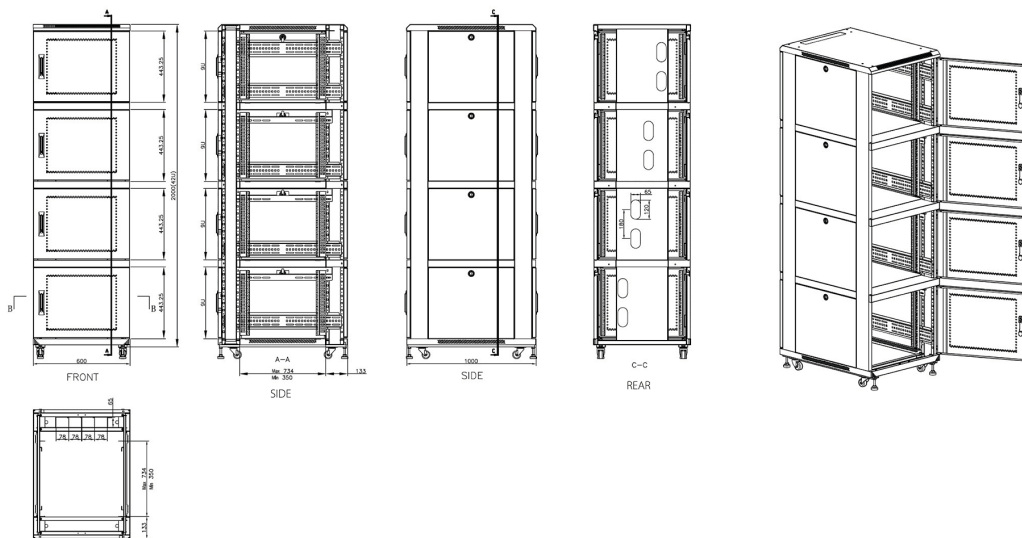

Part Code: 545-4761-4C-VVBM-BK-FP

sales@excel-networking.com
excel-networking.com

Product drawings

Environ CL600 Rack 2 Compartment Elevation Views

Environ CL600 Rack 4 Compartment Elevation Views

Environ CL600 47U Co-Location Rack 600x1000mm (4 Compartments) Vented (F) Vented (R) B/Panels R...