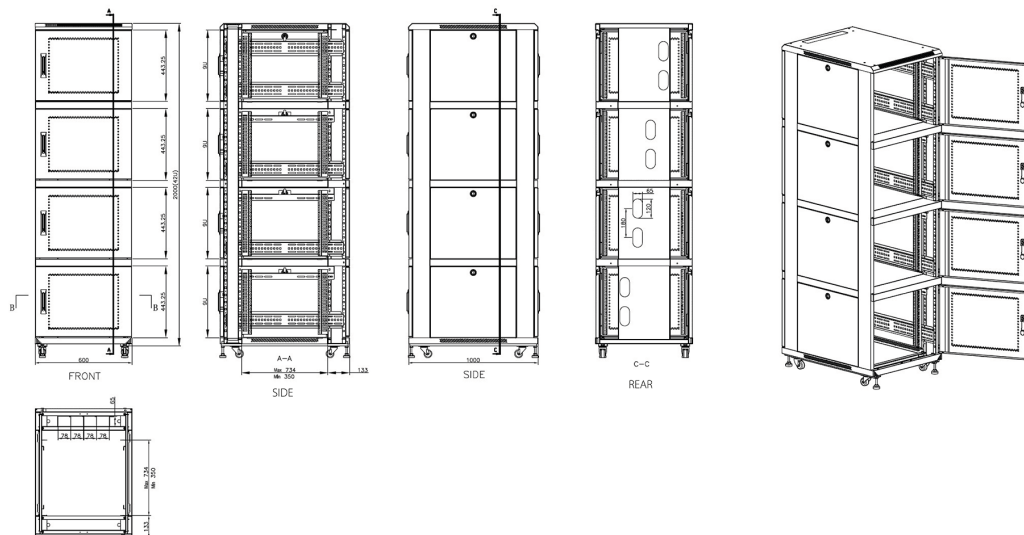

Product drawings

Environ CL600 Rack 2 Compartment Elevation Views

Environ CL600 Rack 4 Compartment Elevation Views

Environ CL600 47U Co-Location Rack 600x1000mm (4 Compartments) Vented (F) Vented (R) B/Panels R...