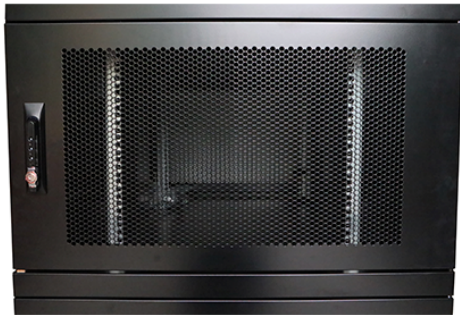

Environ CL600 47U Co-Location Rack 600x1000mm
(4 Compartments) Vented (F) Vented (R) B/Panels
R...

excel
without compromise.

Item Code: 545-4761-4C-VVBM-BK-FP

Product images

Mesh compartment doors