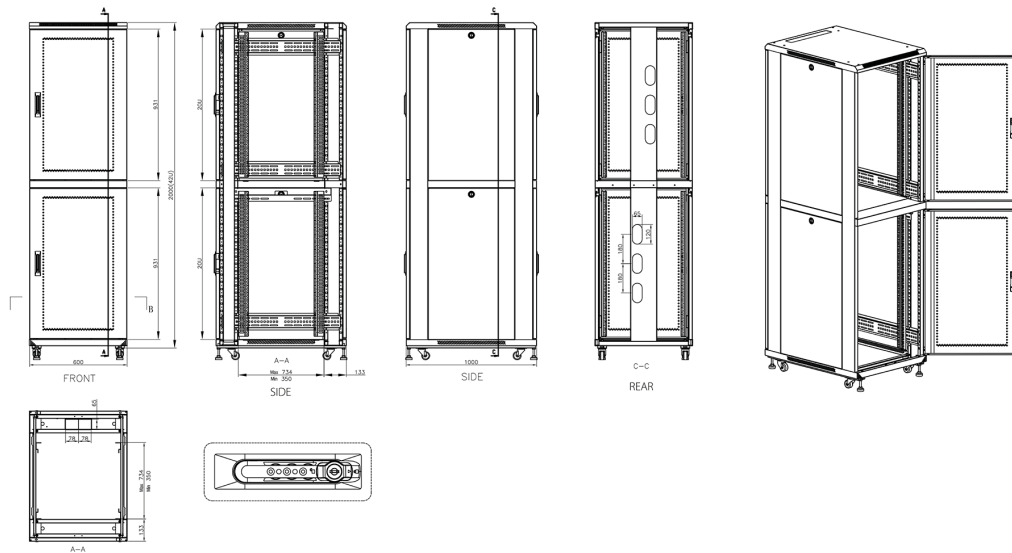

Product drawings

Environ CL600 Rack 2 Compartment Elevation Views

Environ CL600 Rack 4 Compartment Elevation Views

Environ CL600 47U Co-Location Rack 600x1000mm (4 Compartments) Vented (F) Vented (R) B/Panels R...