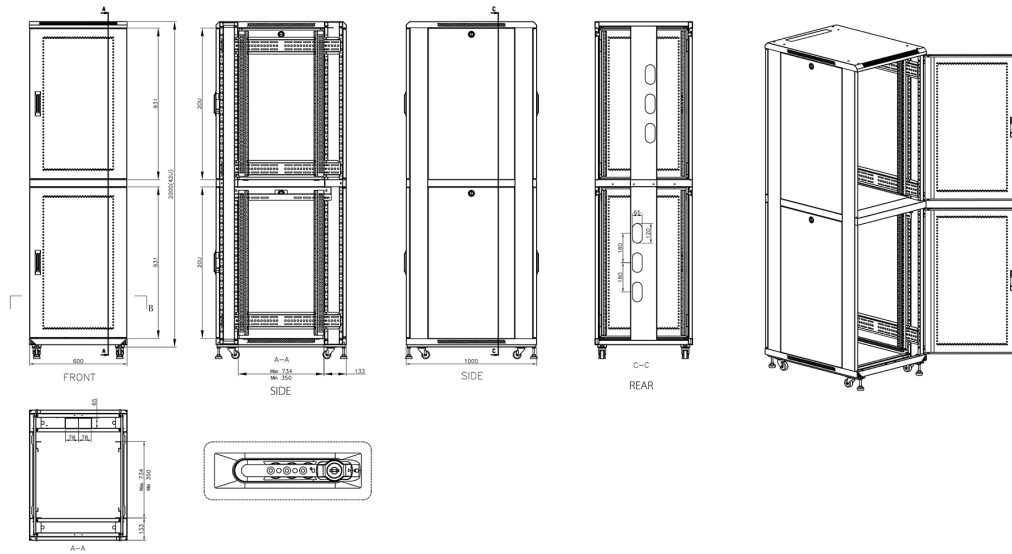

Environ CL600 47U Co-Location Rack 600x1000mm (4 Compartments) Vented (F) Vented (R) B/Panels R...

Part Code: 545-4761-4C-VVBM-GW

sales@excel-networking.com
excel-networking.com

Product drawings

Environ CL600 Rack 2 Compartment Elevation Views