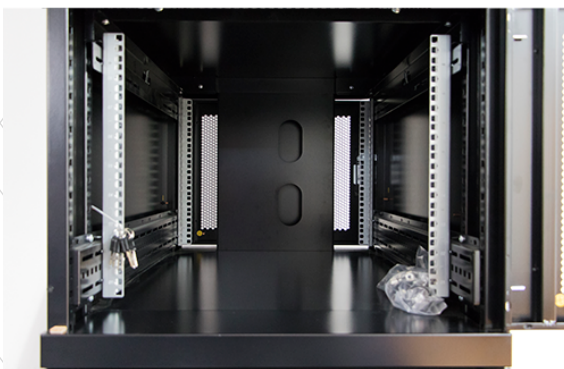

Vertical cable management