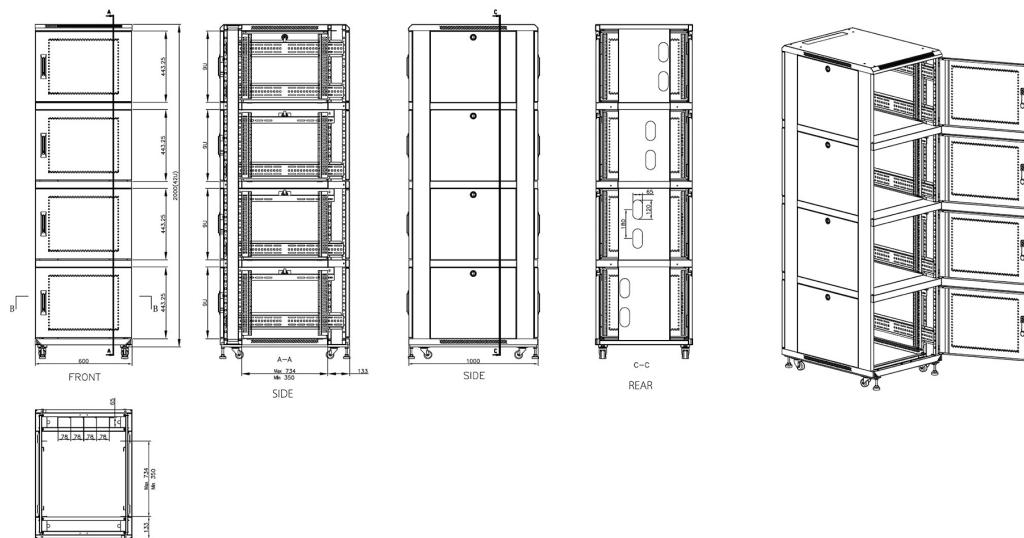

Part Code: 545-4761-4C-VVBM-GW

sales@excel-networking.com
excel-networking.com

Product drawings

Environ CL600 Rack 2 Compartment Elevation Views

Environ CL600 Rack 4 Compartment Elevation Views

Environ CL600 47U Co-Location Rack 600x1000mm (4 Compartments) Vented (F) Vented (R) B/Panels R...