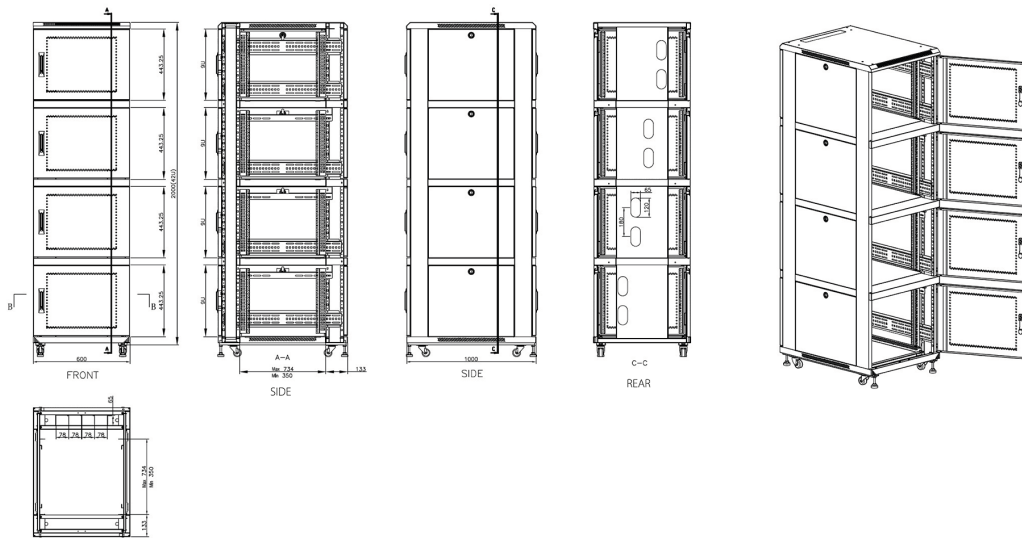

Part Code: 545-4761-4C-VVBM-GW

sales@excel-networking.com
excel-networking.com

Product drawings

Environ CL600 Rack 2 Compartment Elevation Views

Environ CL600 Rack 4 Compartment Elevation Views

Environ CL600 47U Co-Location Rack 600x1000mm (4 Compartments) Vented (F) Vented (R) B/Panels R...