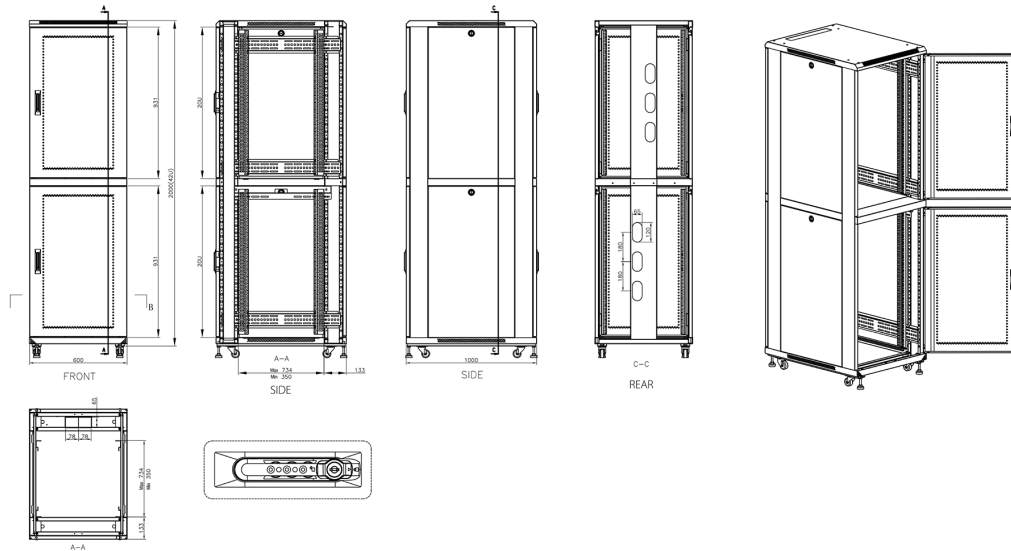

Product drawings

Environ CL600 Rack 2 Compartment Elevation Views

Environ CL600 Rack 4 Compartment Elevation Views

Environ CL600 47U Co-Location Rack 600x1000mm
(4 Compartments) Vented (F) Vented (R) B/Panels
R...

Item Code: 545-4761-4C-VVBM-GW-FP

Standards

Standard	Detail
ANSI/EIA-310-E	Electronic Industries Association standard for horizontal spacing, vertical hole spacing, rack opening and front panel width
BS EN 60297-3-100:2009	Mechanical structures for electronic equipment. Dimensions of mechanical structures of the 482,6 mm (19 in) series. Basic dimensions of front panels, subracks, chassis, racks and cabinets
DIN 41494 Part 1 & 7	Panel Mounting Racks For Electronics Equipments; Racks And Panels, Dimensions; Dimensions of cabinets and suites of racks
Directive 2011/65/EU (RoHS II)	Restriction of the Use of Certain Hazardous Substances in Electrical and Electronic Equipment — compliant. Applies within EU member states).
Directive (EU) 2015/863 (RoHS III)	Amending Directive 2011/65/EU to add four phthalates (DEHP, BBP, DBP, DIBP) to Annex II — compliant.
Directive 2008/98/EC (WFD)	Waste Framework Directive — compliant. Implemented in the UK through the Waste (England and Wales) Regulations 2011 (SI 2011 No. 988).
ECHA SCIP Database	Compliant; product does not contain SVHCs (Substances of Very High Concern) as defined under REACH Article 33(1). Submission obligations met under EU REACH and UK REACH.
Regulation (EU) 2019/1021 (POPs)	EU Regulation on Persistent Organic Pollutants — compliant. For Great Britain, compliance is aligned with the Persistent Organic Pollutants (Amendment) (EU Exit) Regulations 2020 (SI 2020 No. 1355).
UK SI 2012 No. 3032	The Restriction of the Use of Certain Hazardous Substances in Electrical and Electronic Equipment Regulations 2012 (UK RoHS) — compliant for Great Britain. Retained EU law, as amended by the Product Safety and Metrology (Amendment etc.) (EU Exit) Regulations 2019.