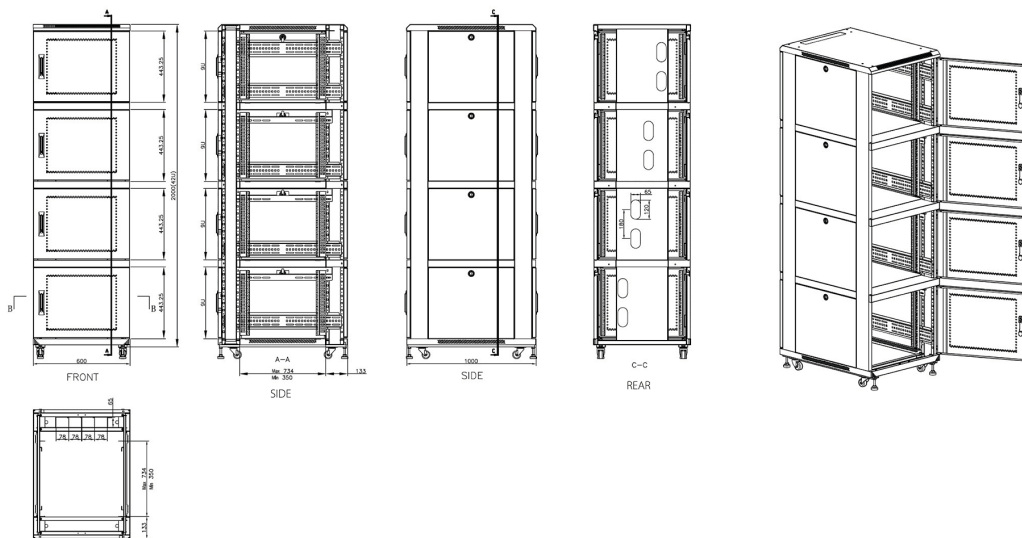

Environ CL600 Rack 4 Compartment Elevation Views