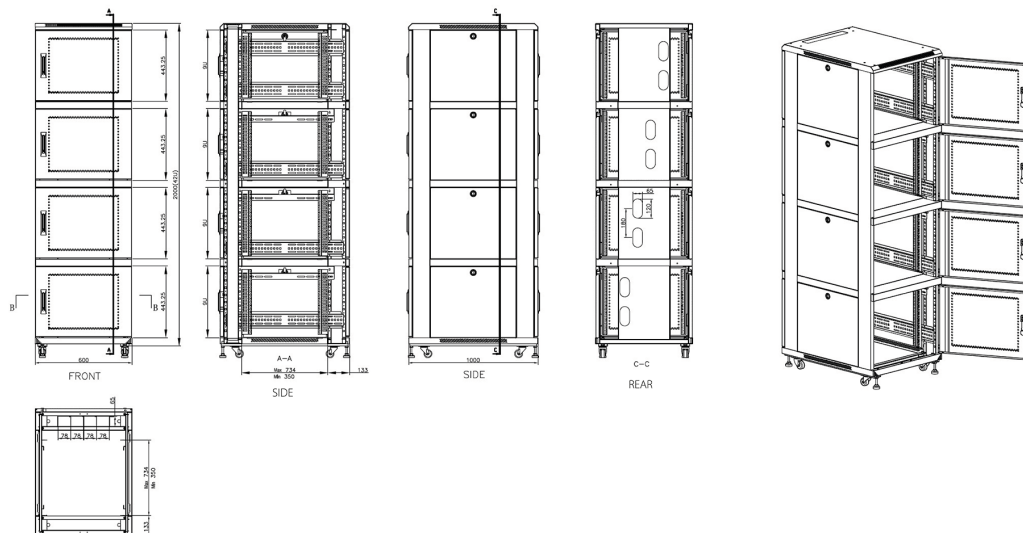

Product drawings

Environ CL600 Rack 2 Compartment Elevation Views

Environ CL600 Rack 4 Compartment Elevation Views

Environ CL600 47U Co-Location Rack 600x1000mm
(4 Compartments) Vented (F) Vented (R) B/Panels
R...