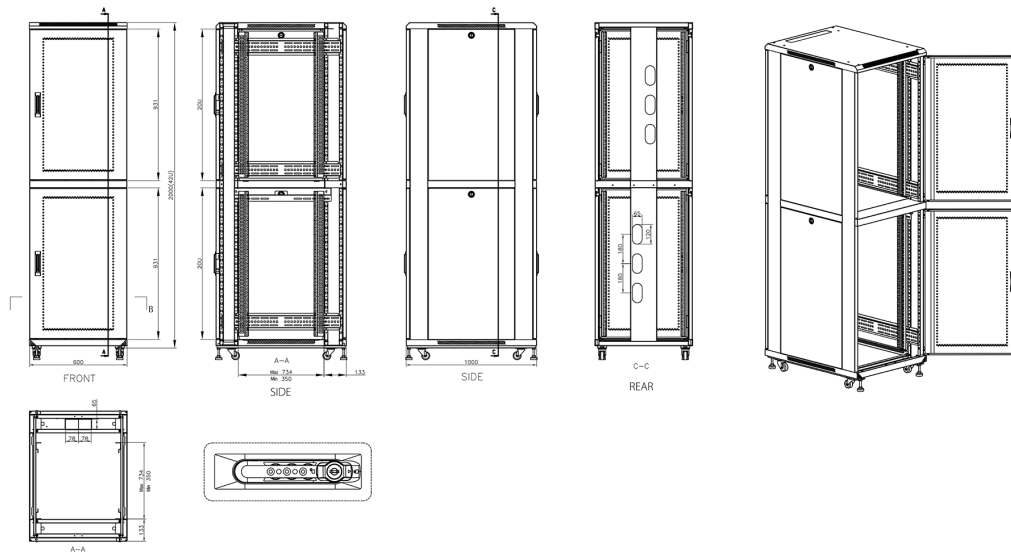

Environ CL600 47U Co-Location Rack 600x1000mm (4 Compartments) Vented (F) Vented (R) B/Panels R...

Item Code: 545-4761-4C-VVBM-GW-FP

Product drawings

Environ CL600 Rack 2 Compartment Elevation Views