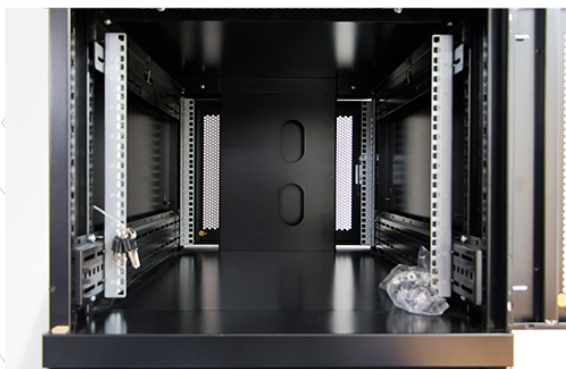

Removable side panels

Key and 3-digit combination locks

Inner door lock

Vertical cable management

U height profile markings

Environ CL600 47U Co-Location Rack 600x1000mm (4 Compartments) Vented (F) Vented (R) B/Panels R...