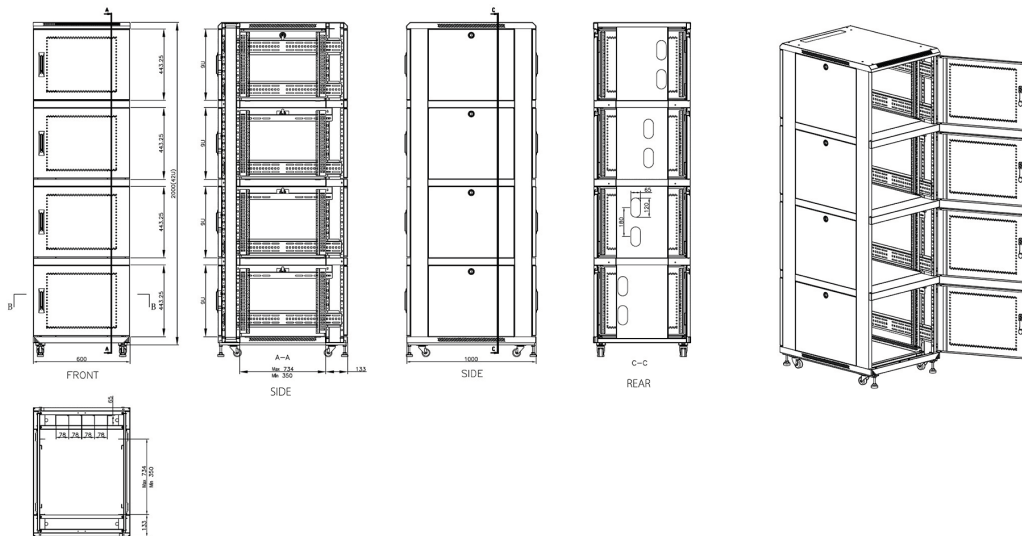

Part Code: 545-4761-4C-VVBM-GW-FP

sales@excel-networking.com
excel-networking.com

Product drawings

Environ CL600 Rack 2 Compartment Elevation Views

Environ CL600 Rack 4 Compartment Elevation Views

Environ CL600 47U Co-Location Rack 600x1000mm (4 Compartments) Vented (F) Vented (R) B/Panels R...