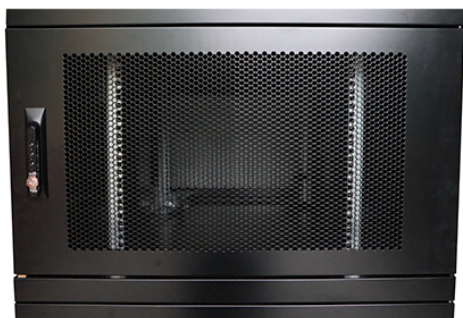

Environ CL600 47U Co-Location Rack 600x1000mm
(4 Compartments) Vented (F) Vented (R) B/Panels
R...

excel
without compromise.

Item Code: 545-4761-4C-VVBM-GW-FP

Product images

Mesh compartment doors