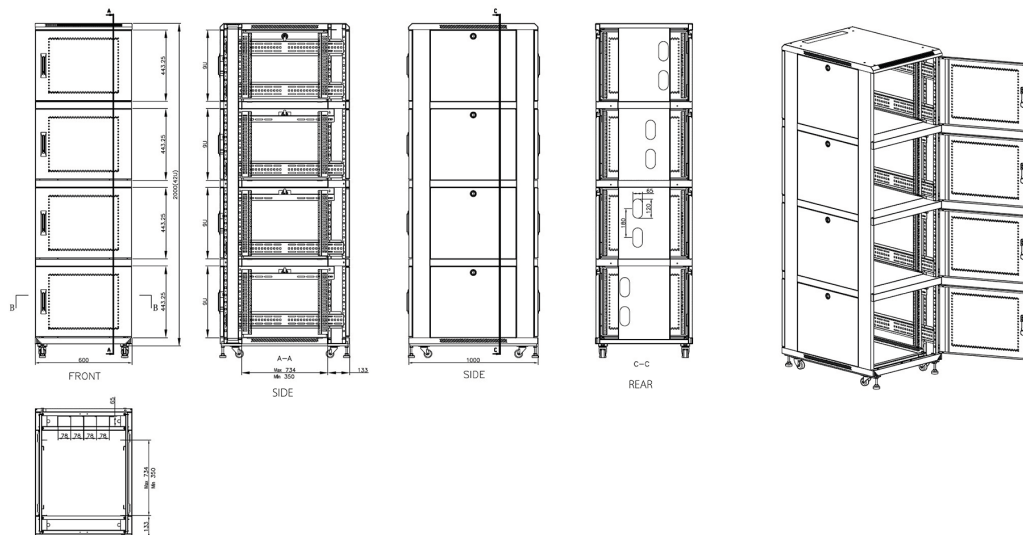

Environ CL600 Rack 4 Compartment Elevation Views