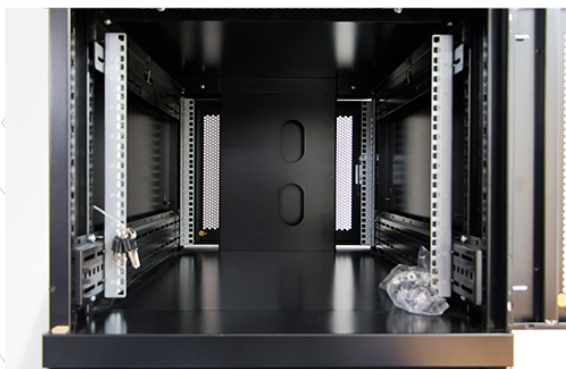

Vertical cable management