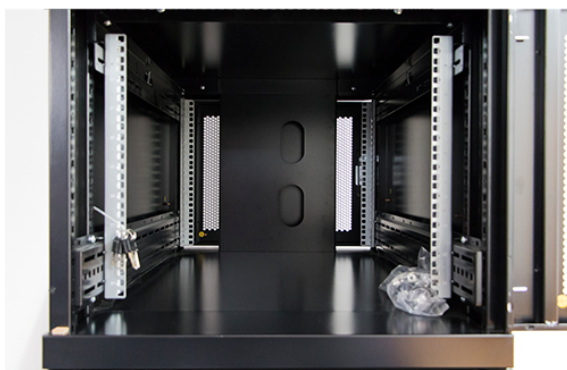

Mesh compartment doors

Removable side panels

Key and 3-digit combination locks

Inner door lock

Vertical cable management

U height profile markings

Environ CL600 47U Co-Location Rack 600x1000mm (4 Compartments) Vented (F) Vented (R) B/Panels R...