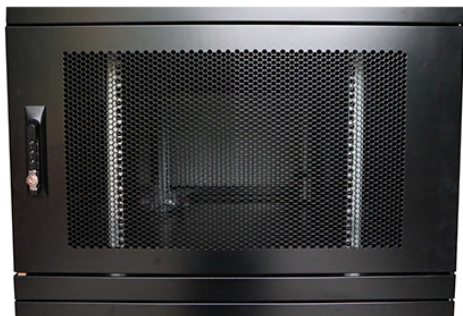

Mesh compartment doors

Removable side panels

Key and 3-digit combination locks

Inner door lock

Vertical cable management

U height profile markings

Environ CL600 47U Co-Location Rack 600x1000mm (4 Compartments) Vented (F) Vented (R) B/Panels R...