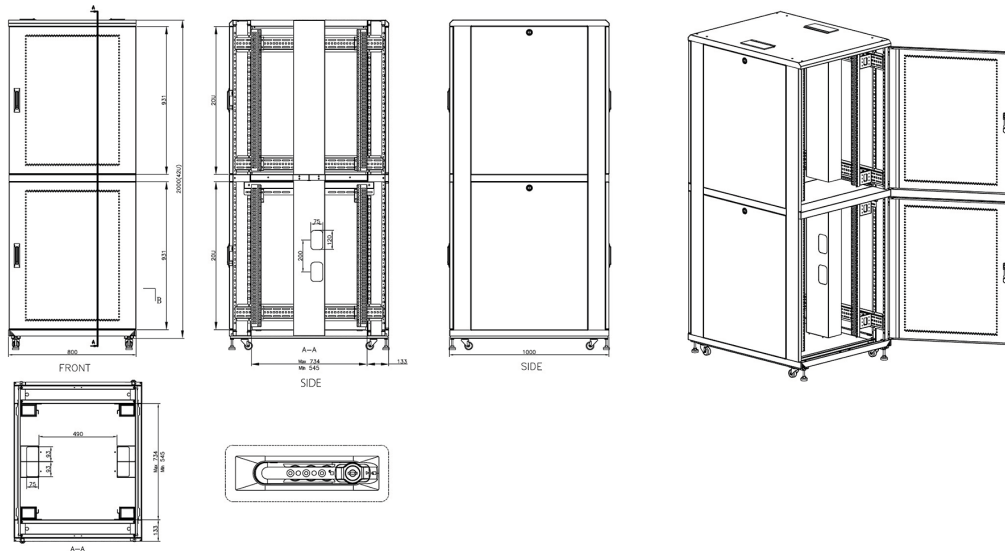

Environ CL800 47U Co-Location Rack 800x1000mm
(2 Compartments) Vented (F) Vented (R) B/Panels
B...

excel
without compromise.

Item Code: 545-4781-2C-VVBM-BK

Product drawings

Environ CL800 Rack 2 Compartment Elevation Views