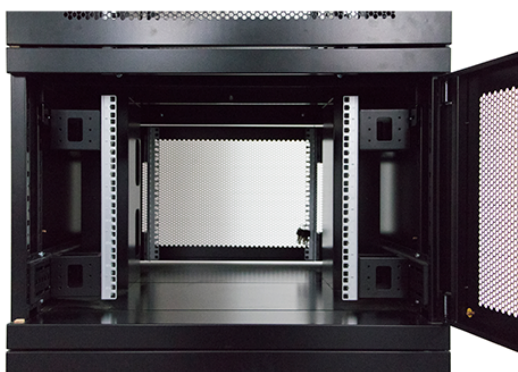

Removable side panels

Key and 3-digit combination locks

Inner door lock

Vertical cable management

U height profile markings

Environ CL800 47U Co-Location Rack 800x1000mm (2 Compartments) Vented (F) Vented (R) B/Panels B...