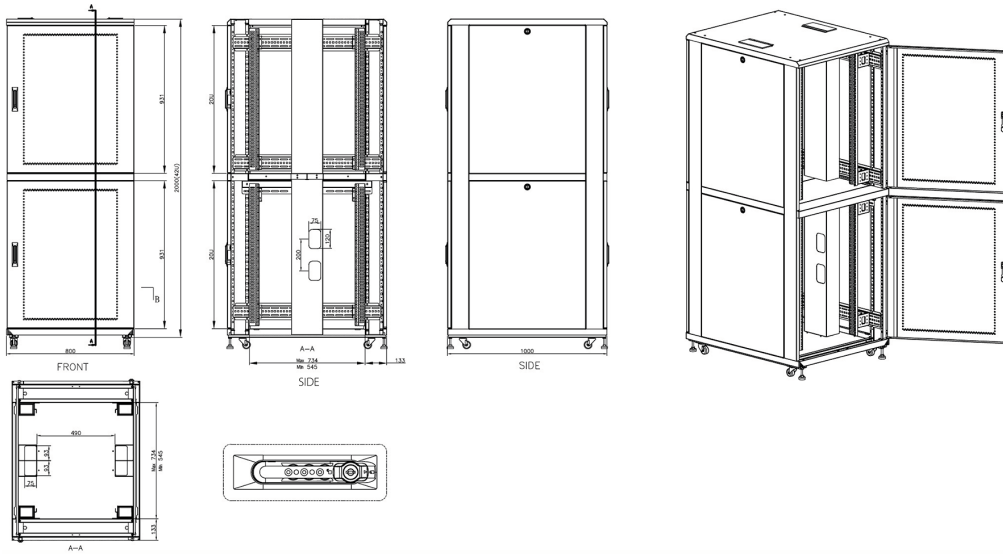

Environ CL800 47U Co-Location Rack 800x1000mm (2 Compartments) Vented (F) Vented (R) B/Panels B...

Part Code: 545-4781-2C-VVBM-BK

sales@excel-networking.com
excel-networking.com

Product drawings

Environ CL800 Rack 2 Compartment Elevation Views