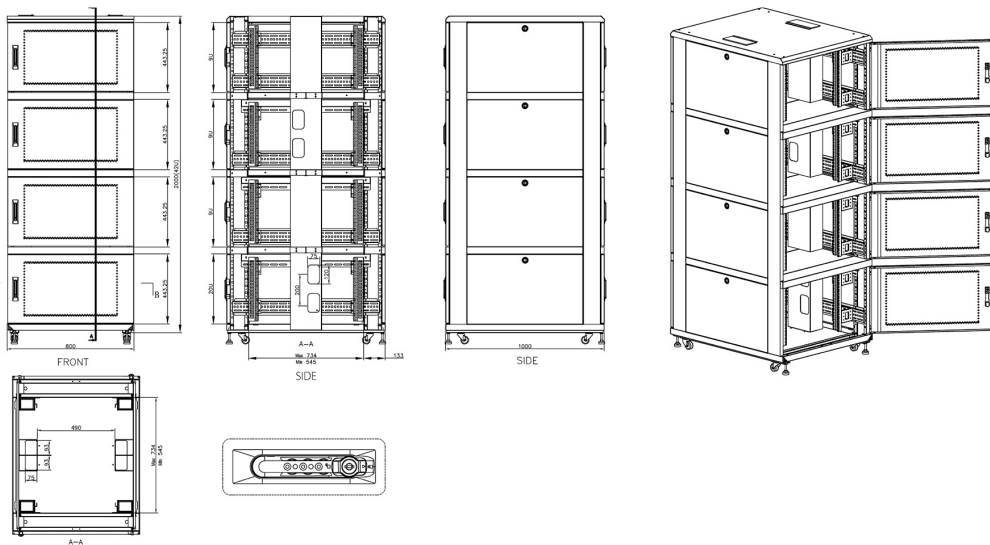

Environ CL800 Rack 4 Compartment Elevation Views