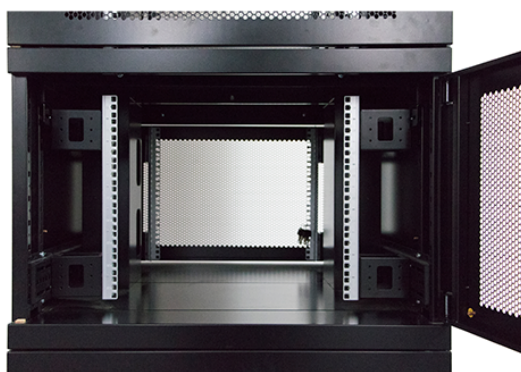

Mesh compartment doors

Removable side panels

Key and 3-digit combination locks

Inner door lock

Vertical cable management

U height profile markings

Environ CL800 47U Co-Location Rack 800x1000mm  
(2 Compartments) Vented (F) Vented (R) B/Panels  
B...