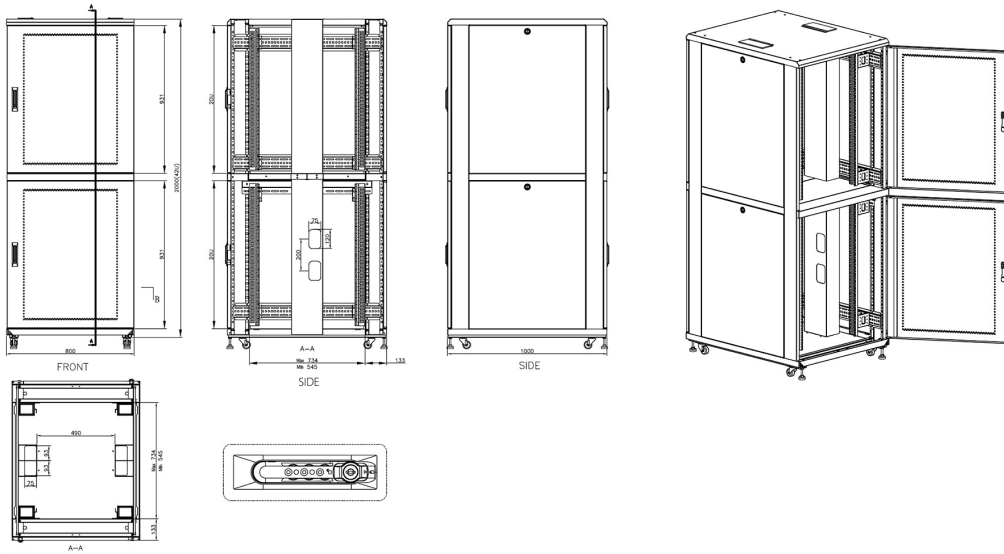

Environ CL800 47U Co-Location Rack 800x1000mm (2 Compartments) Vented (F) Vented (R) B/Panels B...

Part Code: 545-4781-2C-VVBM-BK

sales@excel-networking.com
excel-networking.com

Product drawings

Environ CL800 Rack 2 Compartment Elevation Views