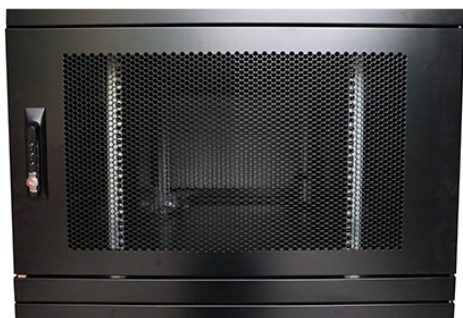

Environ CL800 47U Co-Location Rack 800x1000mm
(2 Compartments) Vented (F) Vented (R) B/Panels
B...

excel
without compromise.

Item Code: 545-4781-2C-VVBM-BK-FP

Product images

Mesh compartment doors