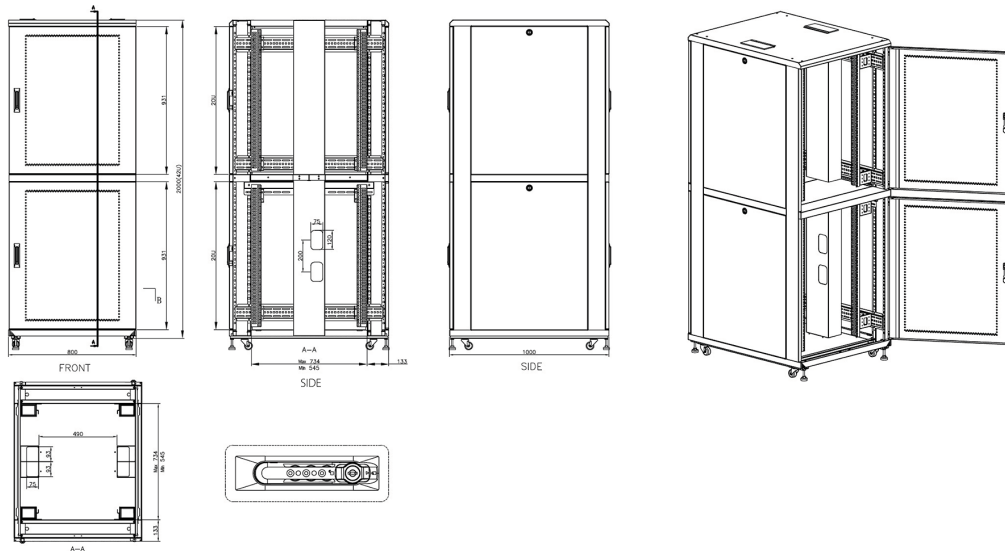

Environ CL800 47U Co-Location Rack 800x1000mm
(2 Compartments) Vented (F) Vented (R) B/Panels
B...

excel
without compromise.

Item Code: 545-4781-2C-VVBM-BK-FP

Product drawings

Environ CL800 Rack 2 Compartment Elevation Views