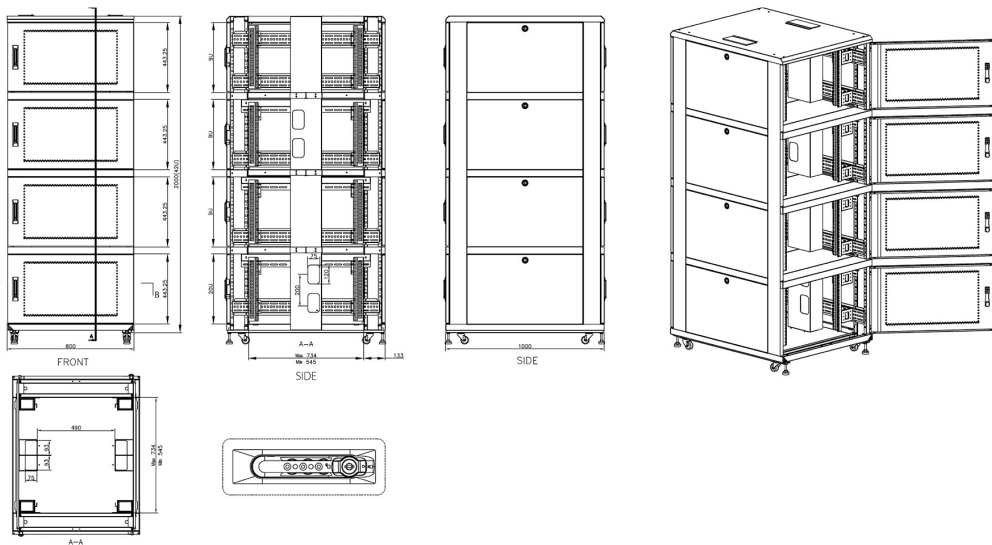

Part Code: 545-4781-2C-VVBM-BK-FP

sales@excel-networking.com
excel-networking.com

Product drawings

Environ CL800 Rack 2 Compartment Elevation Views

Environ CL800 Rack 4 Compartment Elevation Views

Environ CL800 47U Co-Location Rack 800x1000mm (2 Compartments) Vented (F) Vented (R) B/Panels B...