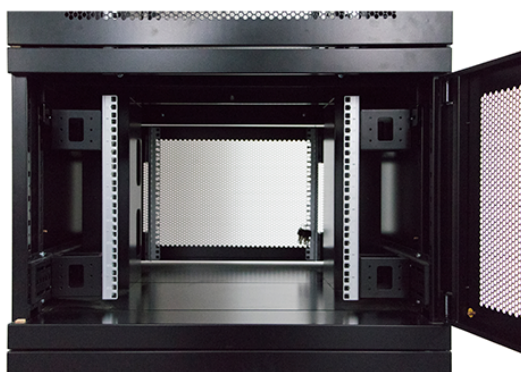

Key and 3-digit combination locks

Inner door lock

Vertical cable management

U height profile markings

Environ CL800 47U Co-Location Rack 800x1000mm
(2 Compartments) Vented (F) Vented (R) B/Panels
B...

excel
without compromise.