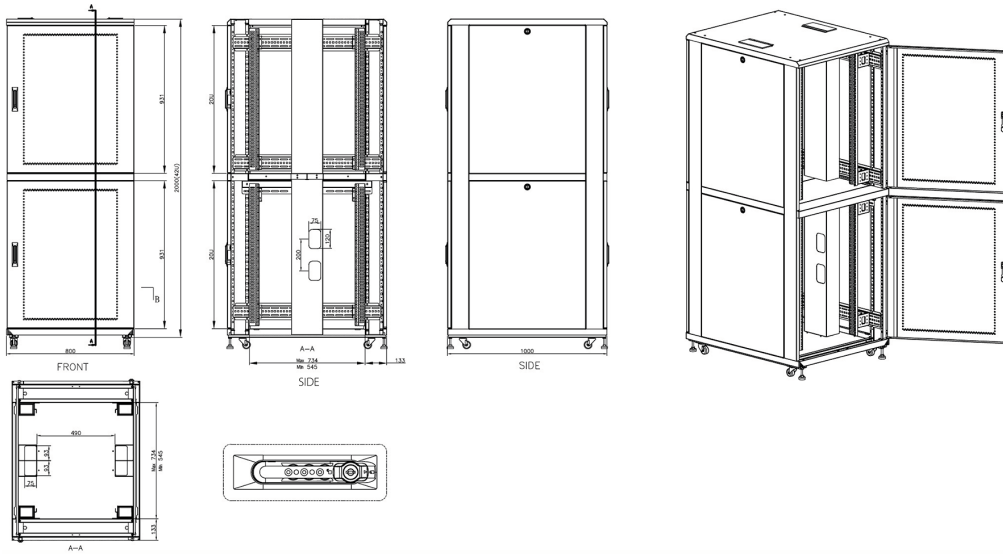

Removable side panels

Key and 3-digit combination locks

Inner door lock

Vertical cable management

U height profile markings

Environ CL800 47U Co-Location Rack 800x1000mm (2 Compartments) Vented (F) Vented (R) B/Panels B...

Part Code: 545-4781-2C-VVBM-BK-FP

sales@excel-networking.com
excel-networking.com

Product drawings

Environ CL800 Rack 2 Compartment Elevation Views

Environ CL800 Rack 4 Compartment Elevation Views

Environ CL800 47U Co-Location Rack 800x1000mm (2 Compartments) Vented (F) Vented (R) B/Panels B...