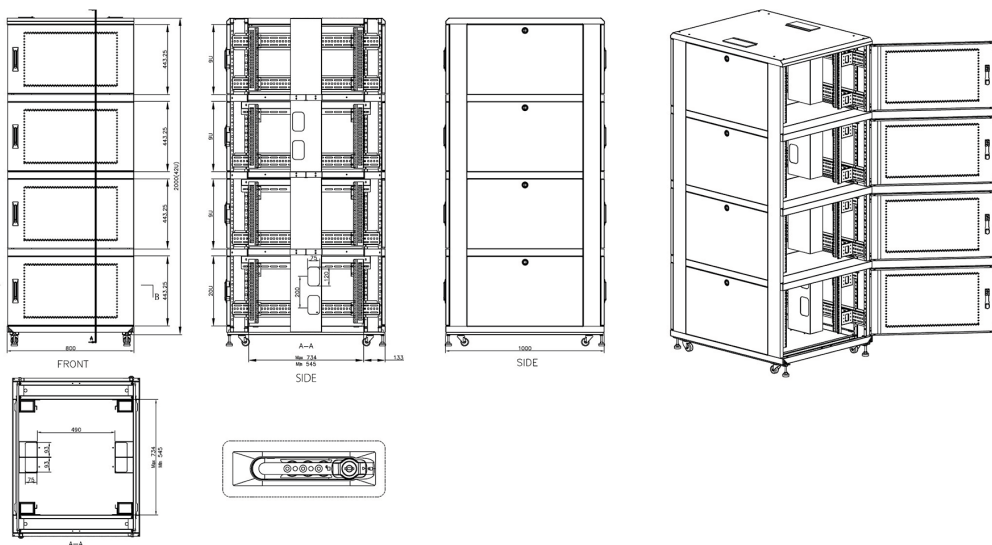

Part Code: 545-4781-2C-VVBM-GW

sales@excel-networking.com
excel-networking.com

Product drawings

Environ CL800 Rack 2 Compartment Elevation Views

Environ CL800 Rack 4 Compartment Elevation Views

Environ CL800 47U Co-Location Rack 800x1000mm (2 Compartments) Vented (F) Vented (R) B/Panels B...