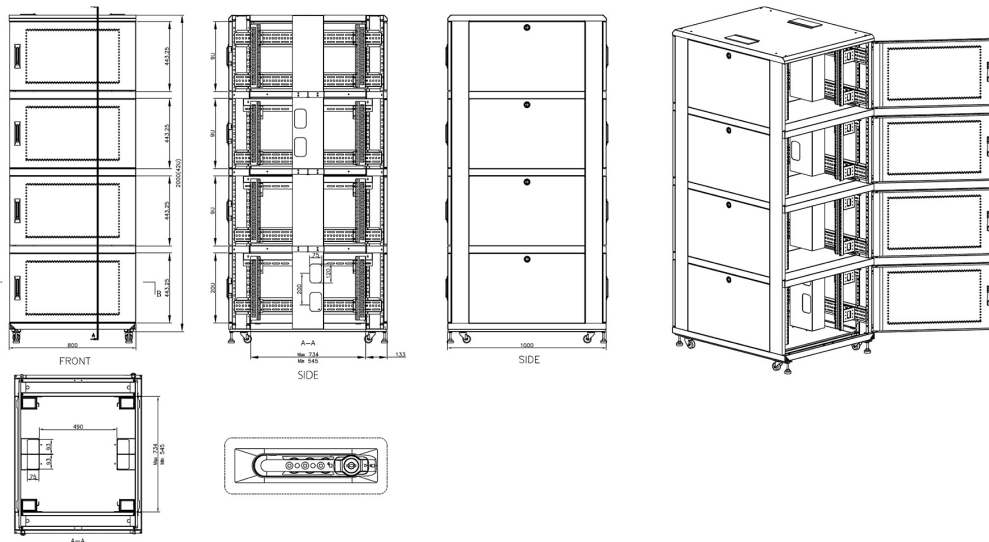

Environ CL800 Rack 4 Compartment Elevation Views