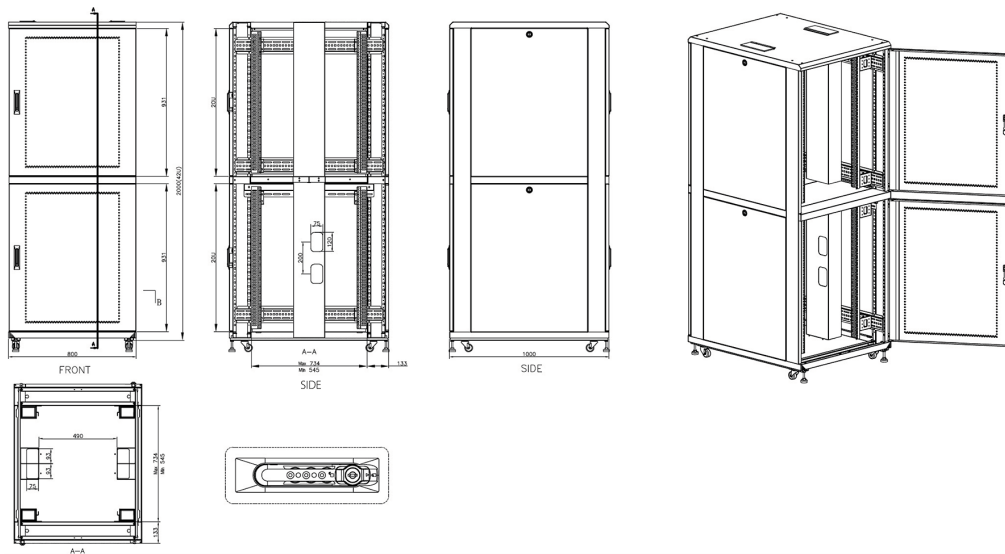

Product images

Mesh compartment doors

Removable side panels

Key and 3-digit combination locks

Inner door lock

Vertical cable management

U height profile markings

Environ CL800 47U Co-Location Rack 800x1000mm (2 Compartments) Vented (F) Vented (R) B/Panels B...

Part Code: 545-4781-2C-VVBM-GW

sales@excel-networking.com
excel-networking.com

Product drawings

Environ CL800 Rack 2 Compartment Elevation Views

Environ CL800 Rack 4 Compartment Elevation Views

Environ CL800 47U Co-Location Rack 800x1000mm (2 Compartments) Vented (F) Vented (R) B/Panels B...