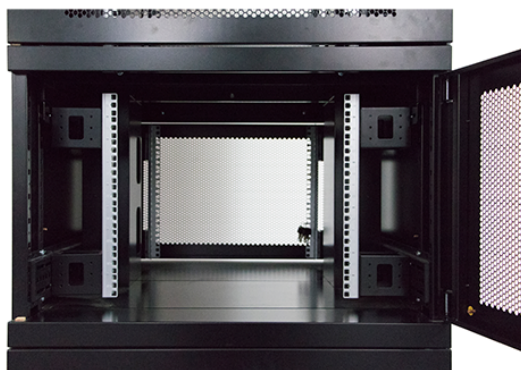

Removable side panels

Key and 3-digit combination locks

Inner door lock

Vertical cable management

U height profile markings

Environ CL800 47U Co-Location Rack 800x1000mm
(2 Compartments) Vented (F) Vented (R) B/Panels
B...