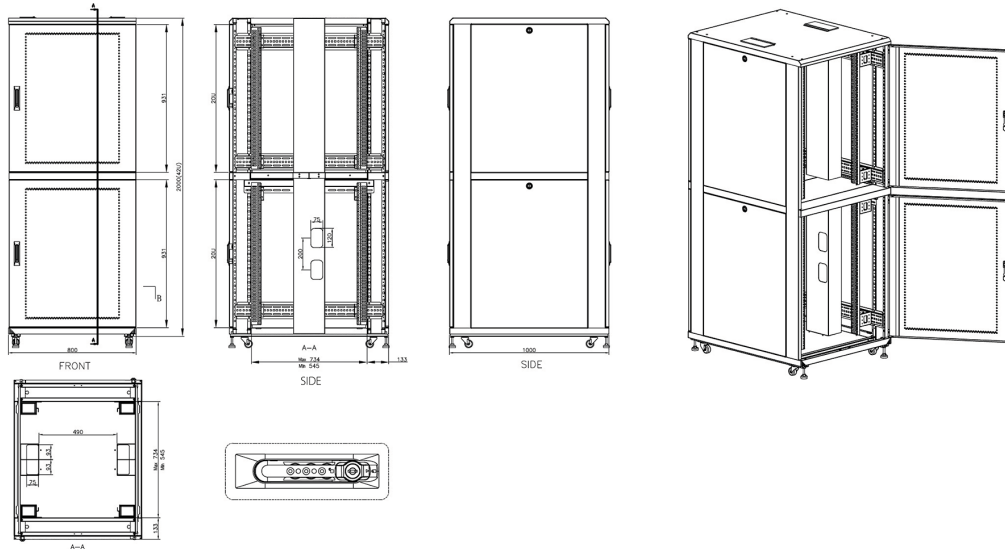

50-80 mm

Castors additional height

70 mm

**Product images**

Mesh compartment doors

Removable side panels

Key and 3-digit combination locks

Inner door lock

## Product drawings