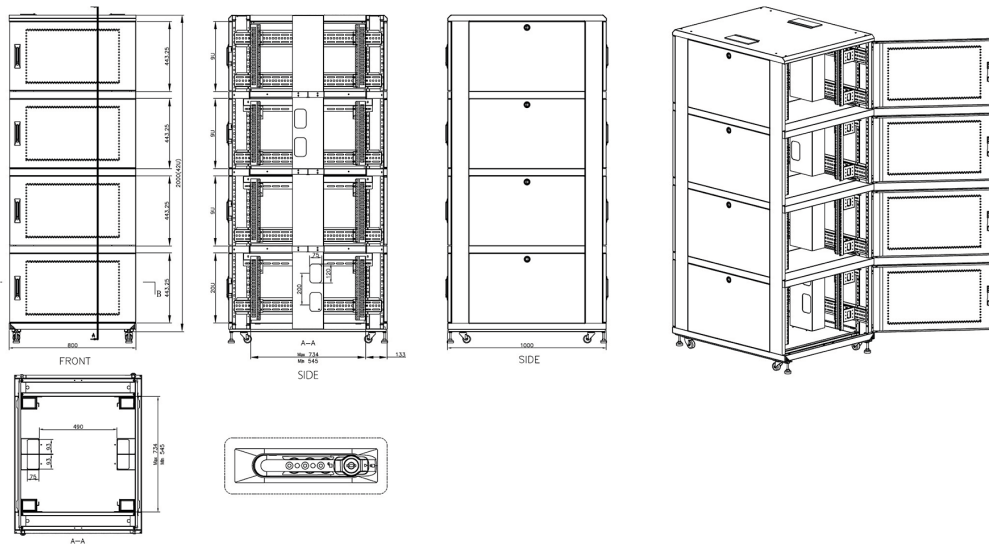

excel
without compromise.

Item Code: 545-4781-2C-VVBM-GW

Product drawings

Environ CL800 Rack 2 Compartment Elevation Views

Environ CL800 Rack 4 Compartment Elevation Views

Environ CL800 47U Co-Location Rack 800x1000mm (2 Compartments) Vented (F) Vented (R) B/Panels B...

Item Code: 545-4781-2C-VVBM-GW

Standards

Standard	Detail
ANSI/EIA-310-E	Electronic Industries Association standard for horizontal spacing, vertical hole spacing, rack opening and front panel width
BS EN 60297-3-100:2009	Mechanical structures for electronic equipment. Dimensions of mechanical structures of the 482,6 mm (19 in) series. Basic dimensions of front panels, subracks, chassis, racks and cabinets
DIN 41494 Part 1 & 7	Panel Mounting Racks For Electronics Equipments; Racks And Panels, Dimensions; Dimensions of cabinets and suites of racks
RoHS-II/III (2011/65/EU & 2015/863): 2023	Our products, demonstrate full adherence to the regulatory stipulations of the EU Directive 2011/65/EU (RoHS-II) and its corresponding delegated directive 2015/863 (RoHS-III).
WFD: 2023	Compliant to Waste Framework Directive
SCIP: 2023	Compliant - Does Not Contain Substances of Concern In articles as such or in complex objects (Products)
POPs (EU) No 2019/1021	EU Regulation for the restriction of Persistent Organic Pollutants.