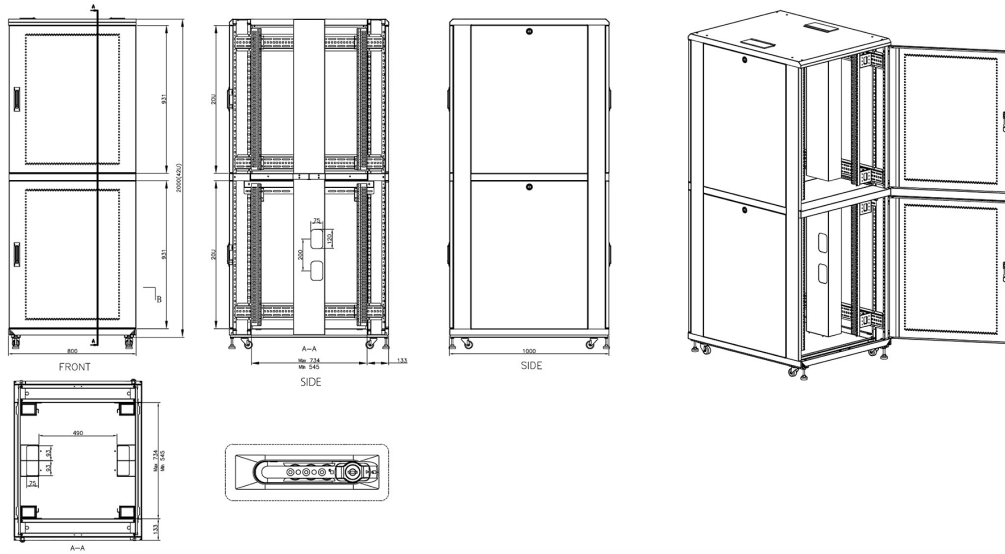

Environ CL800 47U Co-Location Rack 800x1000mm (2 Compartments) Vented (F) Vented (R) B/Panels B...

Part Code: 545-4781-2C-VVBM-GW

sales@excel-networking.com
excel-networking.com

Product drawings

Environ CL800 Rack 2 Compartment Elevation Views