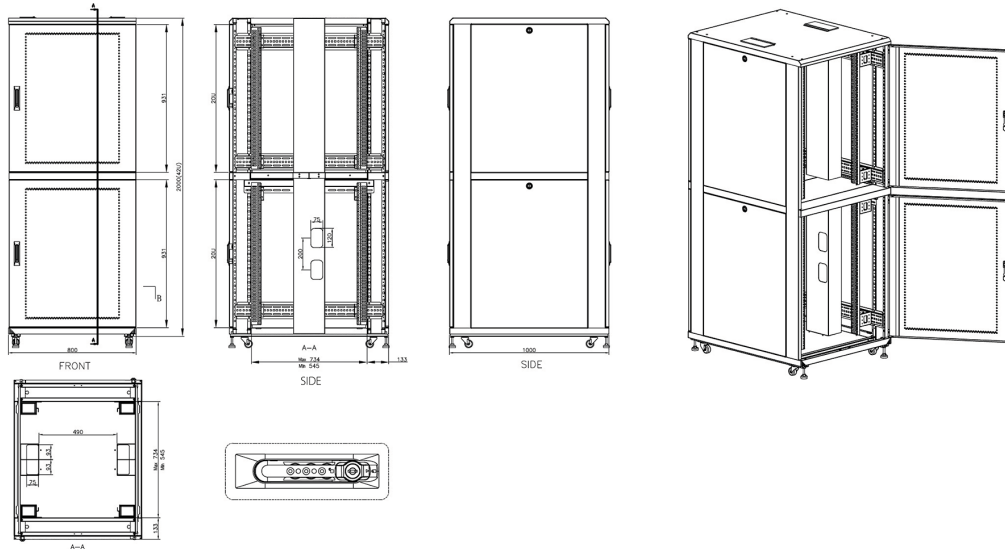

Environ CL800 47U Co-Location Rack 800x1000mm
(2 Compartments) Vented (F) Vented (R) B/Panels
B...

excel
without compromise.

Item Code: 545-4781-2C-VVBM-GW

Product drawings

Environ CL800 Rack 2 Compartment Elevation Views