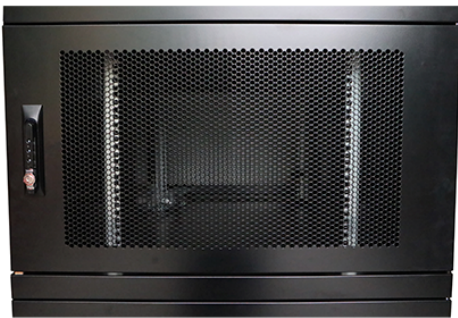

Product Overview

The Environ CL series of multicompartment floor standing racks are designed for co-location installations and applications that require enhanced levels of access security. The range is based on the proven and popular ER series chassis and is available in a 42U or 47U heights, 600mm or 800mm wide, grey white or black and a choice of 2 or 4 compartments. Each compartment is created by the use of a full depth dividing panel which runs from front to rear of the rack providing both separation and a mounting shelf if so desired. Within each compartment are front and rear adjustable equipment mounting rails. As standard front and rear doors are vented mesh and each are fitted with swing handles fitted with both a key and 3 digit combination lock. The entire range of Environ locking solutions is compatible with the CL series enabling customers to choose from digital key code...

Product images

Mesh compartment doors

Removable side panels

Key and 3-digit combination locks

Inner door lock

Vertical cable management

U height profile markings

Environ CL800 47U Co-Location Rack 800x1000mm (2 Compartments) Vented (F) Vented (R) B/Panels B...