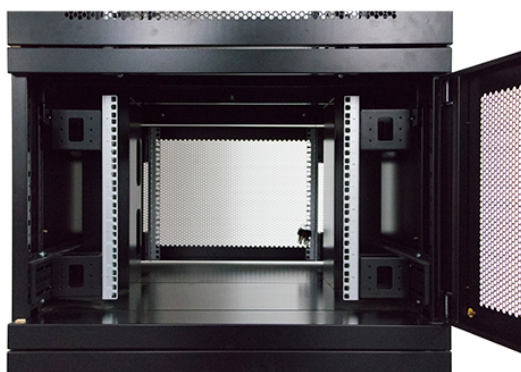

50-80 mm

Castors additional height

70 mm

**Product images**

Mesh compartment doors

Removable side panels

Key and 3-digit combination locks

Inner door lock