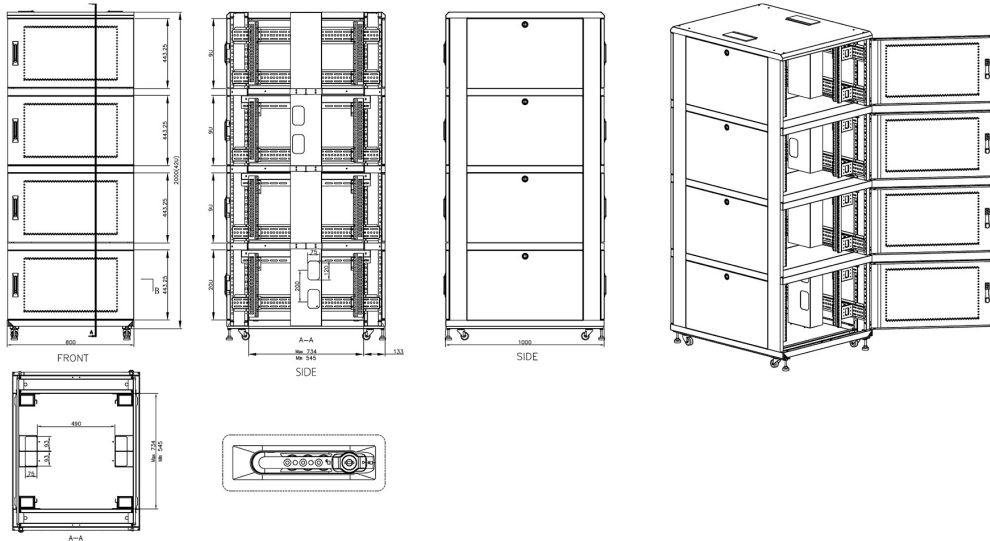

excel
without compromise.

Item Code: 545-4781-2C-VVBM-GW-FP

Product drawings

Environ CL800 Rack 2 Compartment Elevation Views

Environ CL800 Rack 4 Compartment Elevation Views

Environ CL800 47U Co-Location Rack 800x1000mm
(2 Compartments) Vented (F) Vented (R) B/Panels
B...

Item Code: 545-4781-2C-VVBM-GW-FP

Standards

Standard	Detail
ANSI/EIA-310-E	Electronic Industries Association standard for horizontal spacing, vertical hole spacing, rack opening and front panel width
BS EN 60297-3-100:2009	Mechanical structures for electronic equipment. Dimensions of mechanical structures of the 482,6 mm (19 in) series. Basic dimensions of front panels, subracks, chassis, racks and cabinets
DIN 41494 Part 1 & 7	Panel Mounting Racks For Electronics Equipments; Racks And Panels, Dimensions; Dimensions of cabinets and suites of racks
RoHS-II/III (2011/65/EU & 2015/863): 2023	Our products, demonstrate full adherence to the regulatory stipulations of the EU Directive 2011/65/EU (RoHS-II) and its corresponding delegated directive 2015/863 (RoHS-III).
WFD: 2023	Compliant to Waste Framework Directive
SCIP: 2023	Compliant - Does Not Contain Substances of Concern In articles as such or in complex objects (Products)
POPs (EU) No 2019/1021	EU Regulation for the restriction of Persistent Organic Pollutants.