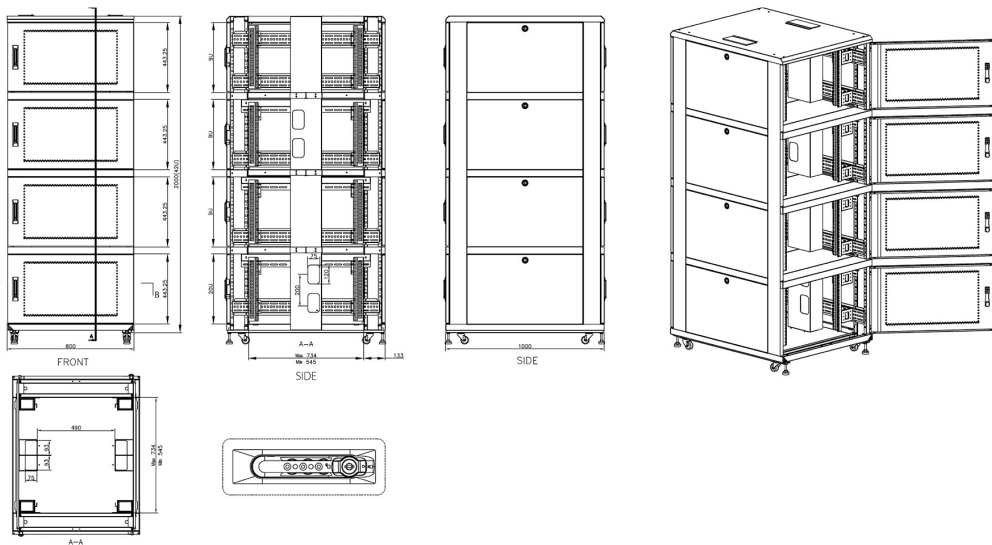

Part Code: 545-4781-2C-VVBM-GW-FP

sales@excel-networking.com
excel-networking.com

Product drawings

Environ CL800 Rack 2 Compartment Elevation Views

Environ CL800 Rack 4 Compartment Elevation Views

Environ CL800 47U Co-Location Rack 800x1000mm (2 Compartments) Vented (F) Vented (R) B/Panels B...