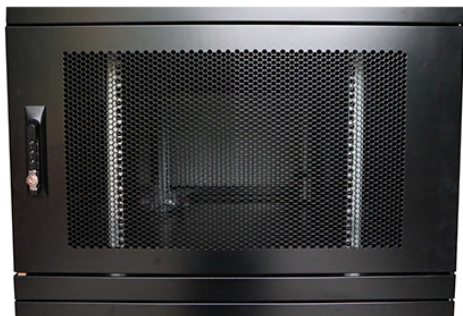

Mesh compartment doors

Removable side panels

Key and 3-digit combination locks

Inner door lock

Vertical cable management

U height profile markings

Environ CL800 47U Co-Location Rack 800x1000mm
(2 Compartments) Vented (F) Vented (R) B/Panels
B...