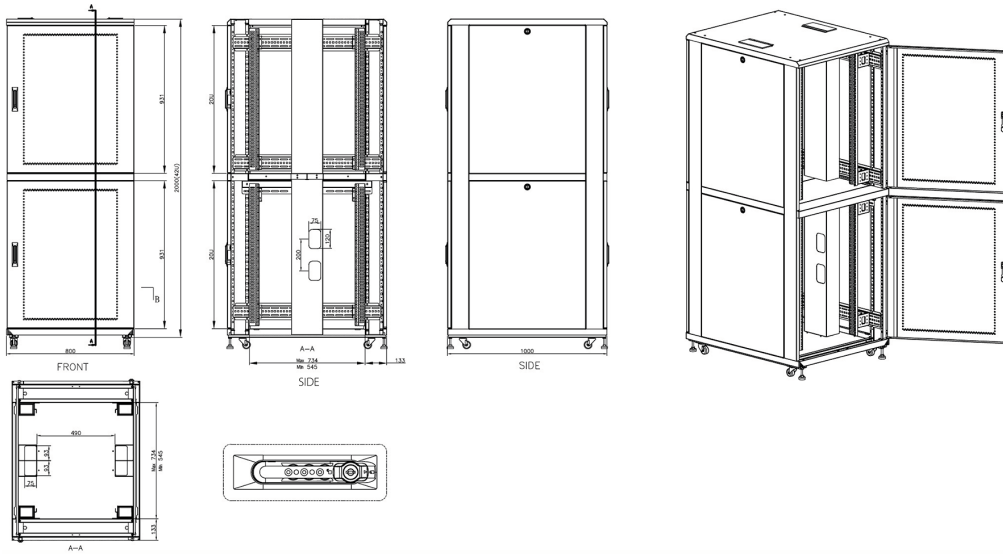

Removable side panels

Key and 3-digit combination locks

Inner door lock

Vertical cable management

U height profile markings

Environ CL800 47U Co-Location Rack 800x1000mm (2 Compartments) Vented (F) Vented (R) B/Panels B...

Part Code: 545-4781-2C-VVBM-GW-FP

sales@excel-networking.com
excel-networking.com

Product drawings

Environ CL800 Rack 2 Compartment Elevation Views

Environ CL800 Rack 4 Compartment Elevation Views

Environ CL800 47U Co-Location Rack 800x1000mm (2 Compartments) Vented (F) Vented (R) B/Panels B...