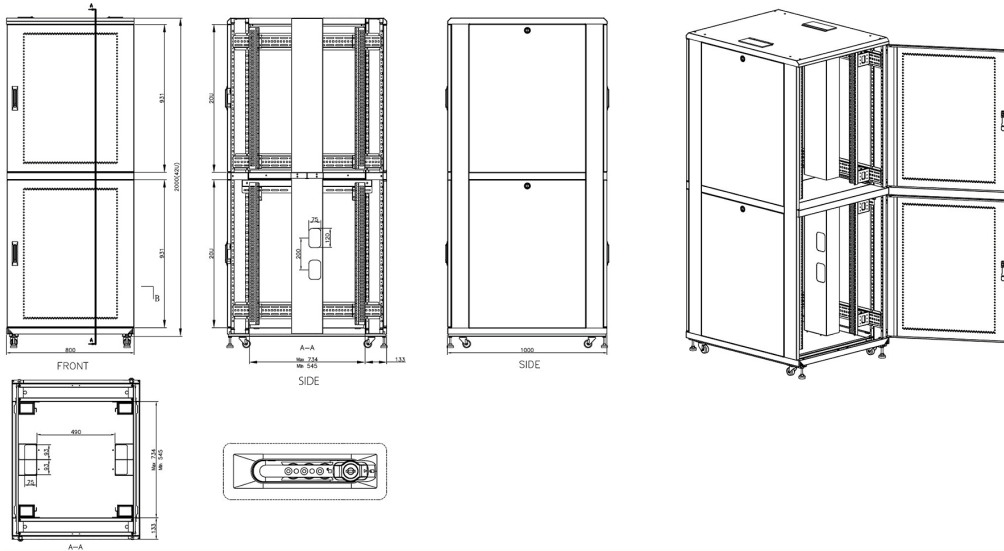

Environ CL800 47U Co-Location Rack 800x1000mm
(2 Compartments) Vented (F) Vented (R) B/Panels
B...

excel
without compromise.

Item Code: 545-4781-2C-VVBM-GW-FP

Product drawings

Environ CL800 Rack 2 Compartment Elevation Views