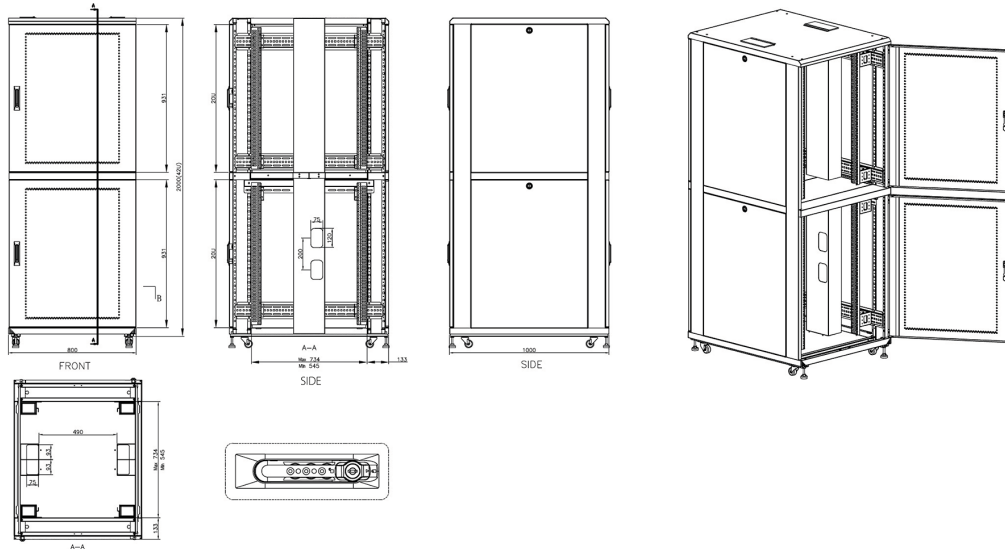

Environ CL800 47U Co-Location Rack 800x1000mm
(2 Compartments) Vented (F) Vented (R) B/Panels
B...

excel
without compromise.

Item Code: 545-4781-2C-VVBM-GW-FP

Product drawings

Environ CL800 Rack 2 Compartment Elevation Views