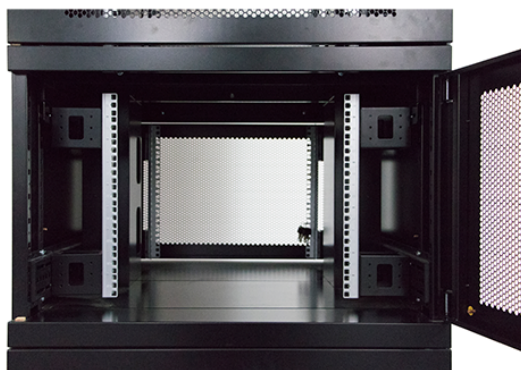

Mesh compartment doors

Removable side panels

Key and 3-digit combination locks

Inner door lock

Vertical cable management

U height profile markings

Environ CL800 47U Co-Location Rack 800x1000mm
(2 Compartments) Vented (F) Vented (R) B/Panels
B...