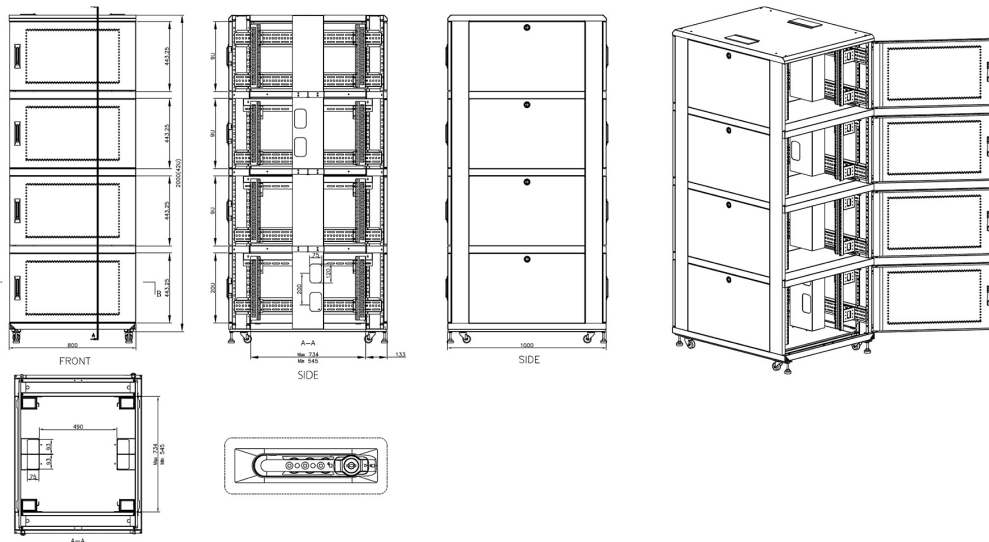

excel
without compromise.

Item Code: 545-4781-2C-VVBM-GW-FP

Product drawings

Environ CL800 Rack 2 Compartment Elevation Views

Environ CL800 Rack 4 Compartment Elevation Views

Environ CL800 47U Co-Location Rack 800x1000mm (2 Compartments) Vented (F) Vented (R) B/Panels B...

Item Code: 545-4781-2C-VVBM-GW-FP

Standards

Standard	Detail
ANSI/EIA-310-E	Electronic Industries Association standard for horizontal spacing, vertical hole spacing, rack opening and front panel width
BS EN 60297-3-100:2009	Mechanical structures for electronic equipment. Dimensions of mechanical structures of the 482,6 mm (19 in) series. Basic dimensions of front panels, subracks, chassis, racks and cabinets
DIN 41494 Part 1 & 7	Panel Mounting Racks For Electronics Equipments; Racks And Panels, Dimensions; Dimensions of cabinets and suites of racks
RoHS-II/III (2011/65/EU & 2015/863): 2023	Our products, demonstrate full adherence to the regulatory stipulations of the EU Directive 2011/65/EU (RoHS-II) and its corresponding delegated directive 2015/863 (RoHS-III).
WFD: 2023	Compliant to Waste Framework Directive
SCIP: 2023	Compliant - Does Not Contain Substances of Concern In articles as such or in complex objects (Products)
POPs (EU) No 2019/1021	EU Regulation for the restriction of Persistent Organic Pollutants.