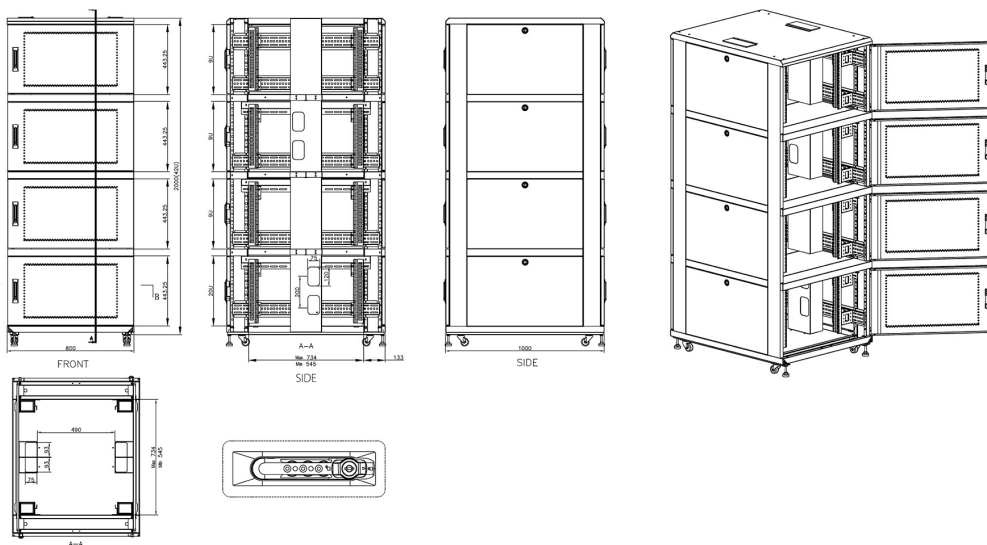

Part Code: 545-4781-4C-VVBM-BK

sales@excel-networking.com
excel-networking.com

Product drawings

Environ CL800 Rack 2 Compartment Elevation Views

Environ CL800 Rack 4 Compartment Elevation Views

Environ CL800 47U Co-Location Rack 800x1000mm (4 Compartments) Vented (F) Vented (R) B/Panels B...