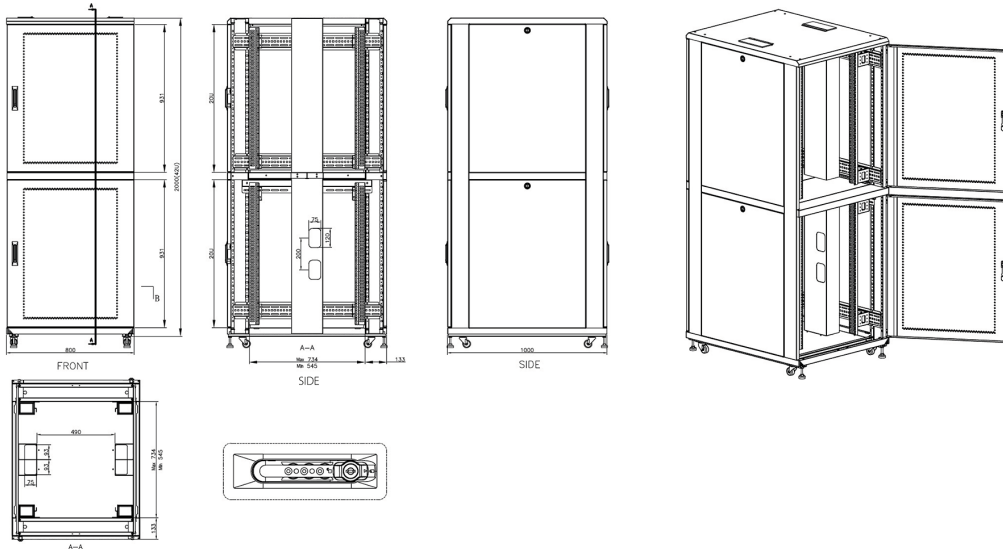

Environ CL800 47U Co-Location Rack 800x1000mm
(4 Compartments) Vented (F) Vented (R) B/Panels
B...

excel
without compromise.

Item Code: 545-4781-4C-VVBM-BK

Product drawings

Environ CL800 Rack 2 Compartment Elevation Views