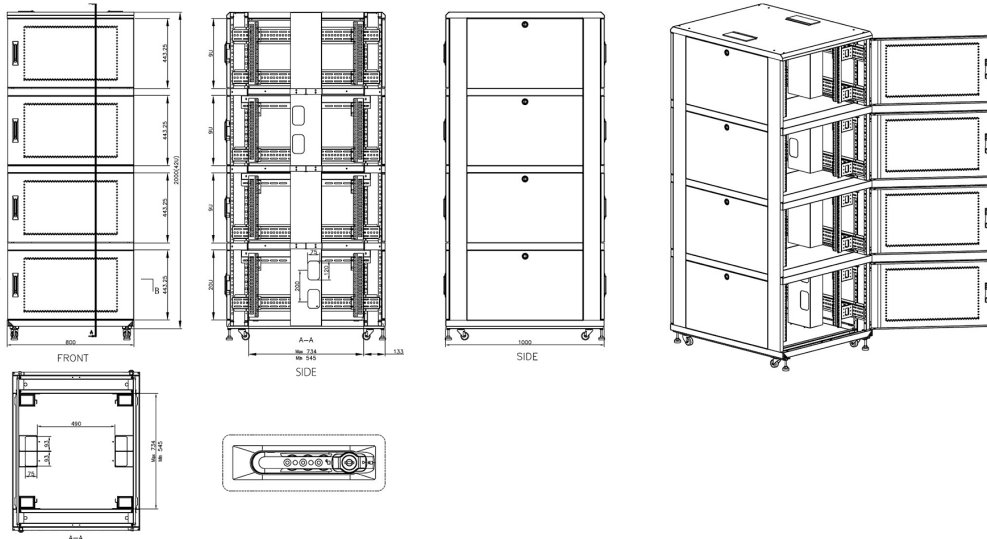

excel
without compromise.

Item Code: 545-4781-4C-VVBM-BK

Product drawings

Environ CL800 Rack 2 Compartment Elevation Views

Environ CL800 Rack 4 Compartment Elevation Views

Environ CL800 47U Co-Location Rack 800x1000mm (4 Compartments) Vented (F) Vented (R) B/Panels B...

Item Code: 545-4781-4C-VVBM-BK

Standards

Standard	Detail
ANSI/EIA-310-E	Electronic Industries Association standard for horizontal spacing, vertical hole spacing, rack opening and front panel width
BS EN 60297-3-100:2009	Mechanical structures for electronic equipment. Dimensions of mechanical structures of the 482,6 mm (19 in) series. Basic dimensions of front panels, subracks, chassis, racks and cabinets
DIN 41494 Part 1 & 7	Panel Mounting Racks For Electronics Equipments; Racks And Panels, Dimensions; Dimensions of cabinets and suites of racks
RoHS-II/III (2011/65/EU & 2015/863): 2023	Our products, demonstrate full adherence to the regulatory stipulations of the EU Directive 2011/65/EU (RoHS-II) and its corresponding delegated directive 2015/863 (RoHS-III).
WFD: 2023	Compliant to Waste Framework Directive
SCIP: 2023	Compliant - Does Not Contain Substances of Concern In articles as such or in complex objects (Products)
POPs (EU) No 2019/1021	EU Regulation for the restriction of Persistent Organic Pollutants.