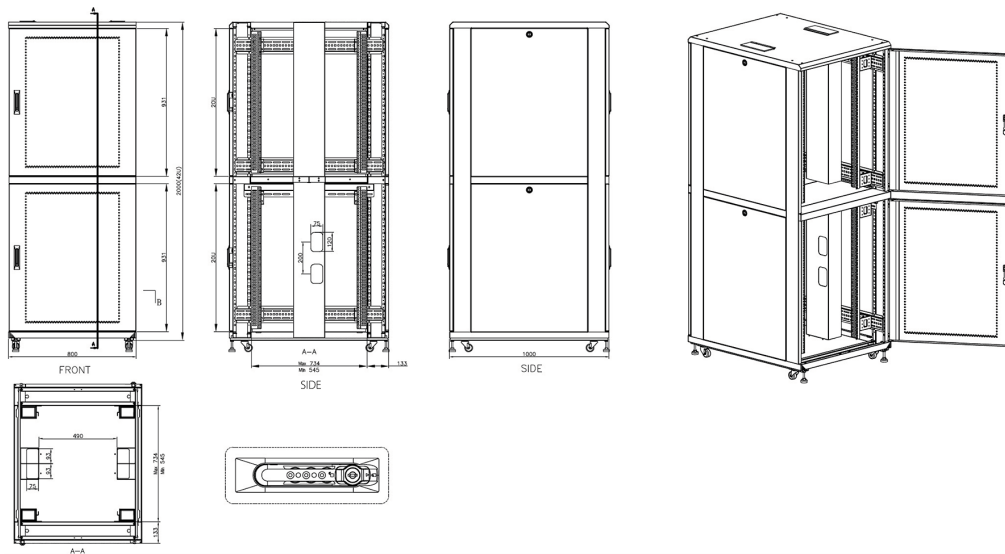

Environ CL800 47U Co-Location Rack 800x1000mm (4 Compartments) Vented (F) Vented (R) B/Panels B...

Part Code: 545-4781-4C-VVBM-BK

sales@excel-networking.com
excel-networking.com

Product drawings

Environ CL800 Rack 2 Compartment Elevation Views