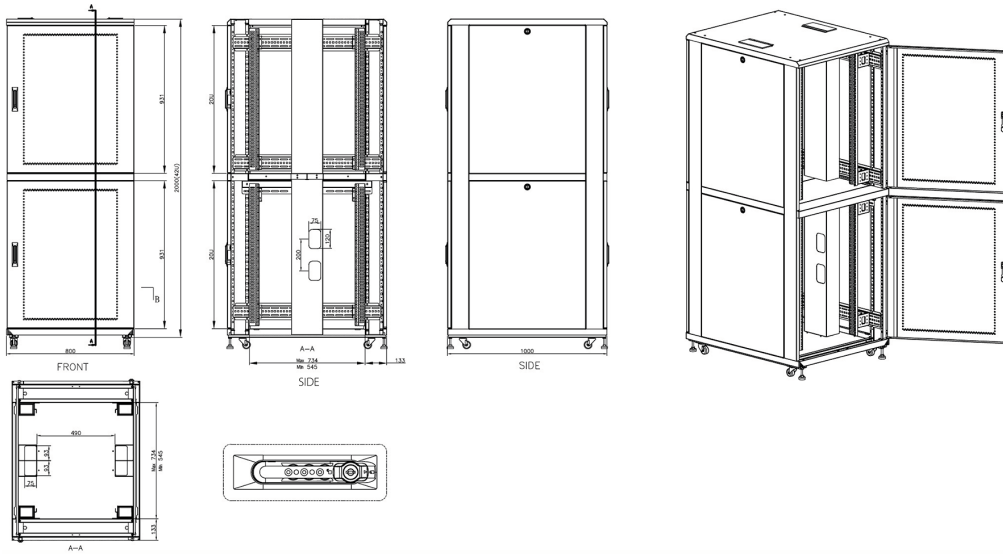

Environ CL800 47U Co-Location Rack 800x1000mm (4 Compartments) Vented (F) Vented (R) B/Panels B...

Part Code: 545-4781-4C-VVBM-BK

sales@excel-networking.com
excel-networking.com

Product drawings

Environ CL800 Rack 2 Compartment Elevation Views