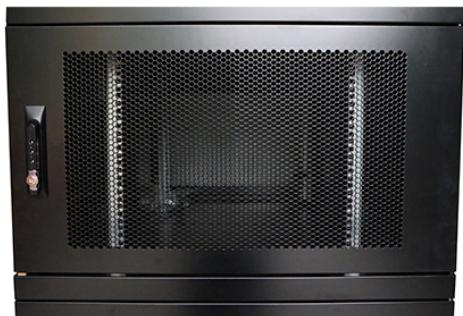

Product images

Mesh compartment doors