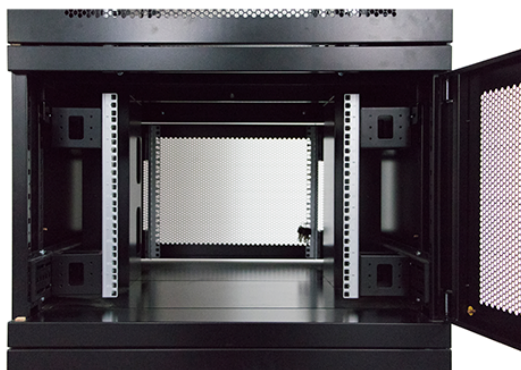

Mesh compartment doors

Removable side panels

Key and 3-digit combination locks

Inner door lock

Vertical cable management

U height profile markings

Environ CL800 47U Co-Location Rack 800x1000mm
(4 Compartments) Vented (F) Vented (R) B/Panels
B...