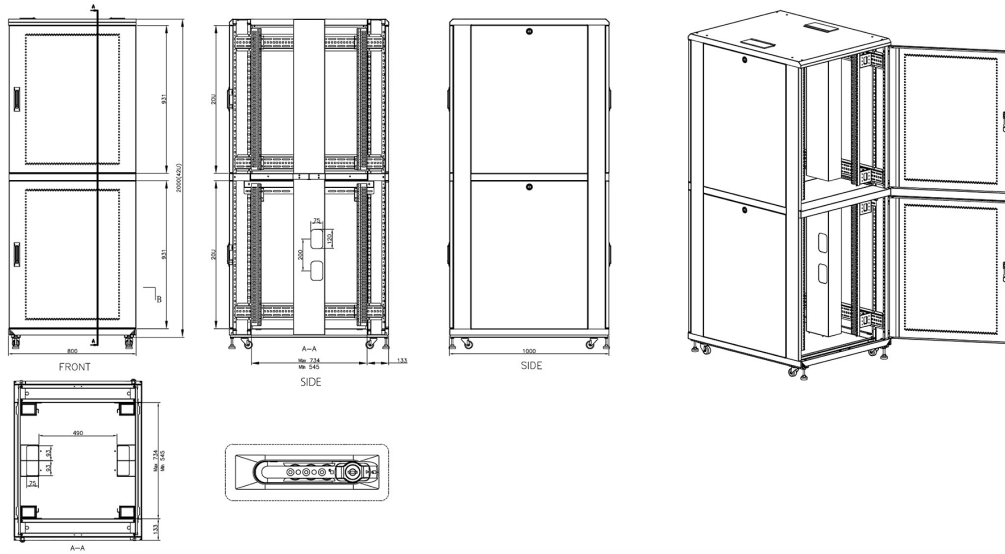

Removable side panels

Key and 3-digit combination locks

Inner door lock

Vertical cable management

U height profile markings

Environ CL800 47U Co-Location Rack 800x1000mm (4 Compartments) Vented (F) Vented (R) B/Panels B...

Part Code: 545-4781-4C-VVBM-BK-FP

sales@excel-networking.com
excel-networking.com

Product drawings

Environ CL800 Rack 2 Compartment Elevation Views

Environ CL800 Rack 4 Compartment Elevation Views

Environ CL800 47U Co-Location Rack 800x1000mm (4 Compartments) Vented (F) Vented (R) B/Panels B...