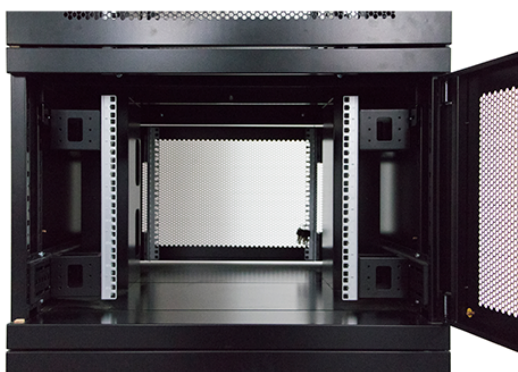

Removable side panels

Key and 3-digit combination locks

Inner door lock

Vertical cable management

U height profile markings

Environ CL800 47U Co-Location Rack 800x1000mm (4 Compartments) Vented (F) Vented (R) B/Panels B...