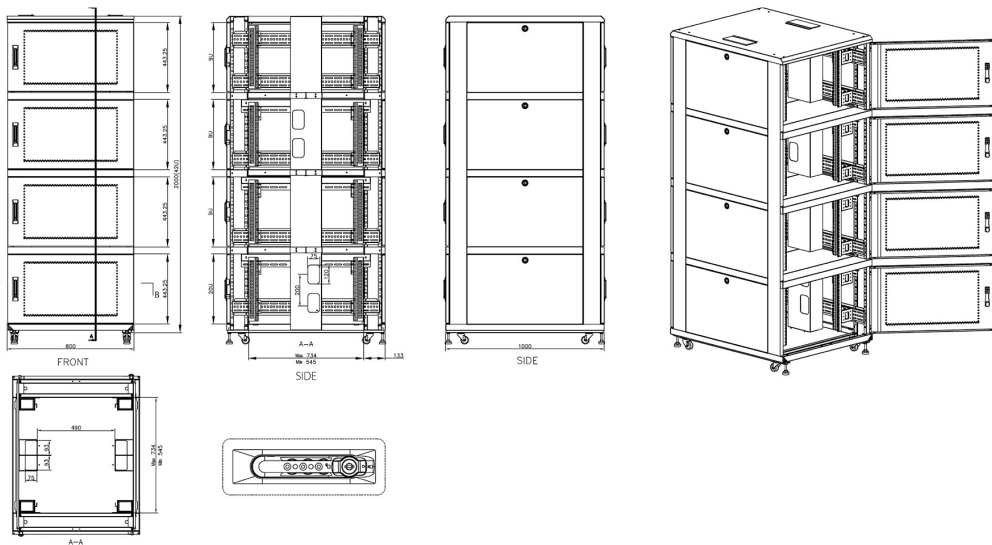

Part Code: 545-4781-4C-VVBM-BK-FP

sales@excel-networking.com
excel-networking.com

Product drawings

Environ CL800 Rack 2 Compartment Elevation Views

Environ CL800 Rack 4 Compartment Elevation Views

Environ CL800 47U Co-Location Rack 800x1000mm (4 Compartments) Vented (F) Vented (R) B/Panels B...