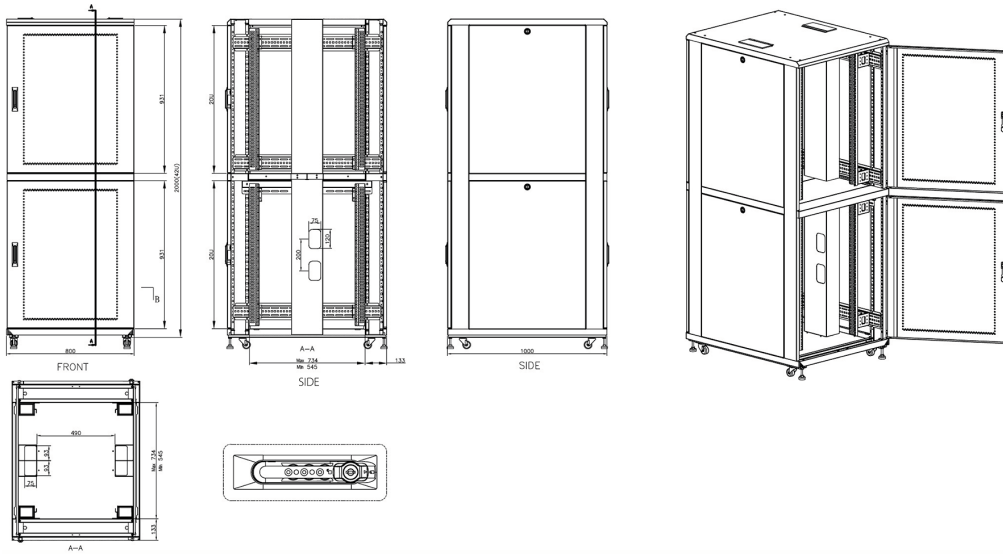

Removable side panels

Key and 3-digit combination locks

Inner door lock

Vertical cable management

U height profile markings

Environ CL800 47U Co-Location Rack 800x1000mm (4 Compartments) Vented (F) Vented (R) B/Panels B...

Part Code: 545-4781-4C-VVBM-BK-FP

sales@excel-networking.com
excel-networking.com

Product drawings

Environ CL800 Rack 2 Compartment Elevation Views

Environ CL800 Rack 4 Compartment Elevation Views

Environ CL800 47U Co-Location Rack 800x1000mm (4 Compartments) Vented (F) Vented (R) B/Panels B...