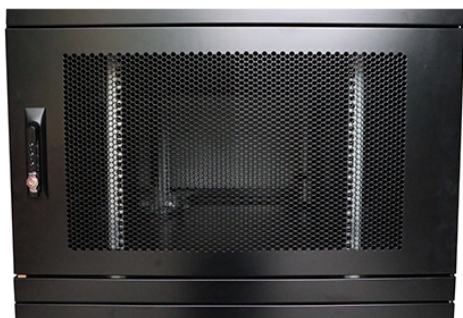

Environ CL800 47U Co-Location Rack 800x1000mm
(4 Compartments) Vented (F) Vented (R) B/Panels
B...

excel
without compromise.

Item Code: 545-4781-4C-VVBM-BK-FP

Product images

Mesh compartment doors