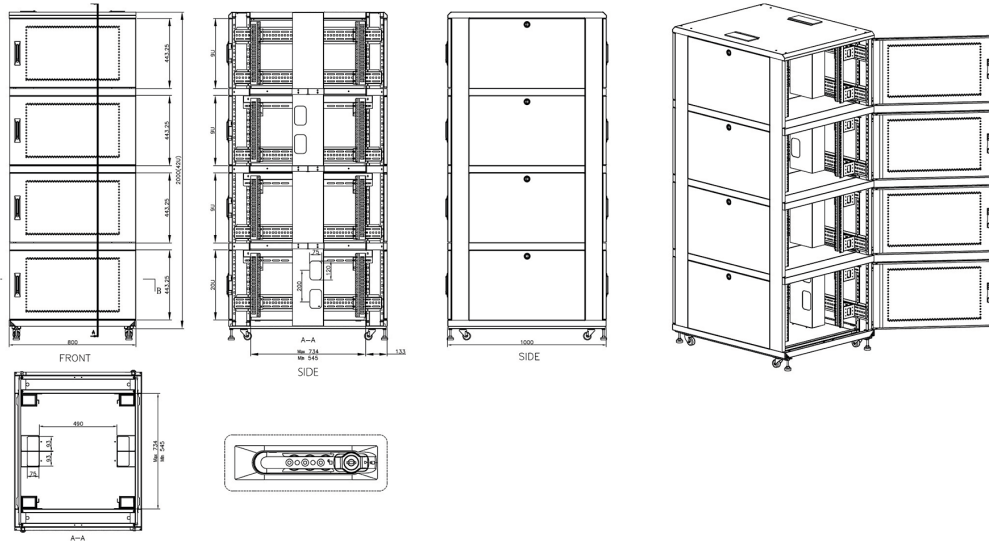

Environ CL800 Rack 4 Compartment Elevation Views