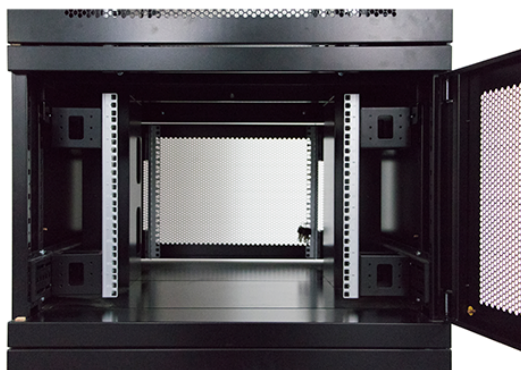

Key and 3-digit combination locks

Inner door lock

Vertical cable management

U height profile markings

Environ CL800 47U Co-Location Rack 800x1000mm
(4 Compartments) Vented (F) Vented (R) B/Panels
B...

excel
without compromise.