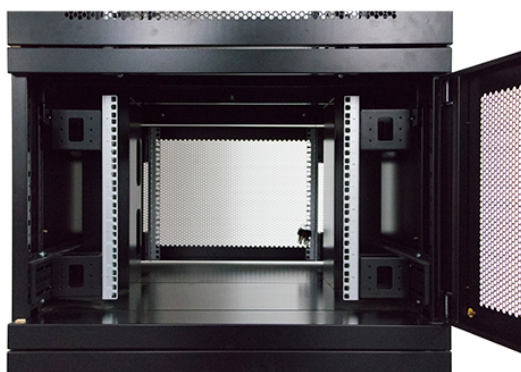

Key and 3-digit combination locks

Inner door lock

Vertical cable management

U height profile markings

Environ CL800 47U Co-Location Rack 800x1000mm
(4 Compartments) Vented (F) Vented (R) B/Panels
B...

excel
without compromise.