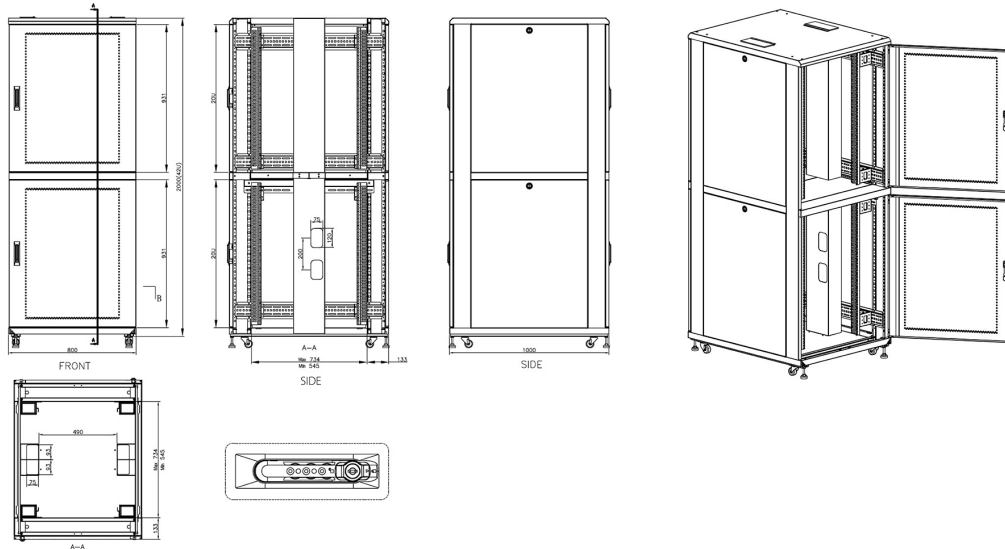

Environ CL800 47U Co-Location Rack 800x1000mm
(4 Compartments) Vented (F) Vented (R) B/Panels
B...

excel
without compromise.

Item Code: 545-4781-4C-VVBM-BK-FP

Product drawings

Environ CL800 Rack 2 Compartment Elevation Views