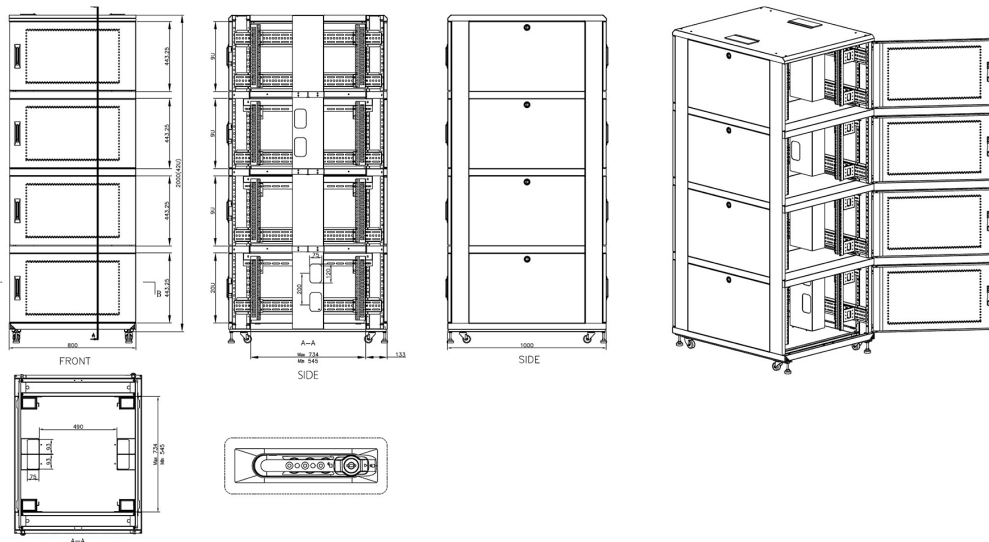

Codice articolo: 545-4781-4C-VVBM-BK-FP

Immagini prodotto

Mesh compartment doors

Removable side panels

Key and 3-digit combination locks

Inner door lock

Vertical cable management

U height profile markings

Disegni prodotto

Environ CL800 Rack 2 Compartment Elevation Views

Environ CL800 Rack 4 Compartment Elevation Views

Standard

| Standard | Dettaglio |
|---|---|
| ANSI/EIA-310-E | Standard "Electronic Industries Association" per spaziatura orizzontale, spaziatura dei fori verticali, apertura del rack e larghezza del pannello anteriore |
| BS EN 60297-3-100:2009 | Strutture meccaniche per apparecchiature elettroniche. Dimensioni delle strutture meccaniche della serie da 482,6 mm (19 pollici). Dimensioni base di pannelli anteriori, subrack, telai, rack e armadietti |
| DIN 41494 Part 1 & 7 | Rack con montaggio pannelli per apparecchiature elettroniche; Rack e pannelli, dimensioni; dimensioni degli armadietti e set di rack |
| RoHS-II/III (2011/65/EU & 2015/863): 2023 | Our products, demonstrate full adherence to the regulatory stipulations of the EU Directive 2011/65/EU (RoHS-II) and its corresponding delegated directive 2015/863 (RoHS-III). |
| WFD: 2023 | Compliant to Waste Framework Directive |
| SCIP: 2023 | Compliant - Does Not Contain Substances of Concern In articles as such or in complex objects (Products) |
| POPs (EU) No 2019/1021 | EU Regulation for the restriction of Persistent Organic Pollutants. |