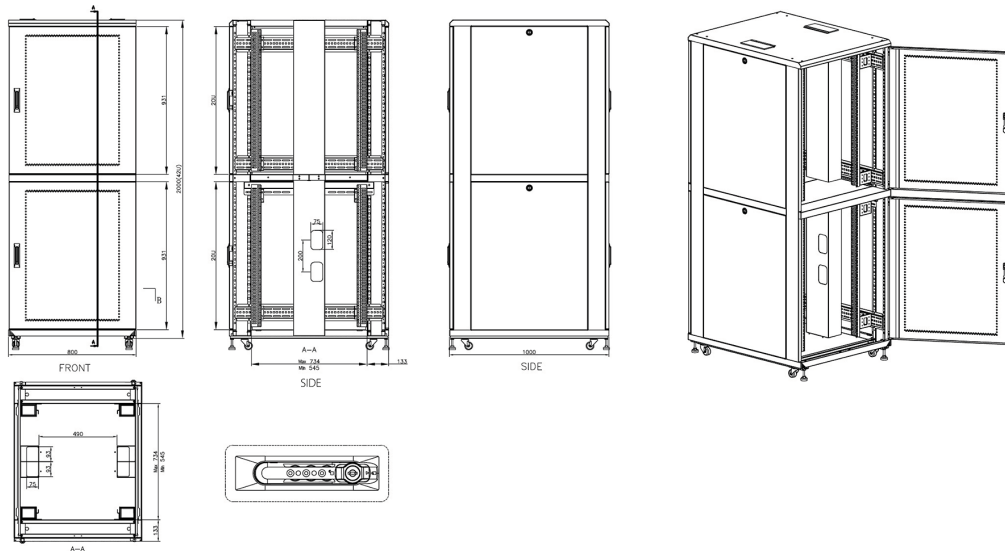

Codice articolo: 545-4781-4C-VVBM-BK-FP

Immagini prodotto

Mesh compartment doors

Removable side panels

Key and 3-digit combination locks

Inner door lock

Vertical cable management

U height profile markings

Disegni prodotto

Environ CL800 Rack 2 Compartment Elevation Views

Environ CL800 Rack 4 Compartment Elevation Views

Standard

| Standard | Dettaglio |
|---|---|
| ANSI/EIA-310-E | Standard "Electronic Industries Association" per spaziatura orizzontale, spaziatura dei fori verticali, apertura del rack e larghezza del pannello anteriore |
| BS EN 60297-3-100:2009 | Strutture meccaniche per apparecchiature elettroniche. Dimensioni delle strutture meccaniche della serie da 482,6 mm (19 pollici). Dimensioni base di pannelli anteriori, subrack, telai, rack e armadietti |
| DIN 41494 Part 1 & 7 | Rack con montaggio pannelli per apparecchiature elettroniche; Rack e pannelli, dimensioni; dimensioni degli armadietti e set di rack |
| RoHS-II/III (2011/65/EU & 2015/863): 2023 | Our products, demonstrate full adherence to the regulatory stipulations of the EU Directive 2011/65/EU (RoHS-II) and its corresponding delegated directive 2015/863 (RoHS-III). |
| WFD: 2023 | Compliant to Waste Framework Directive |
| SCIP: 2023 | Compliant - Does Not Contain Substances of Concern In articles as such or in complex objects (Products) |
| POPs (EU) No 2019/1021 | EU Regulation for the restriction of Persistent Organic Pollutants. |