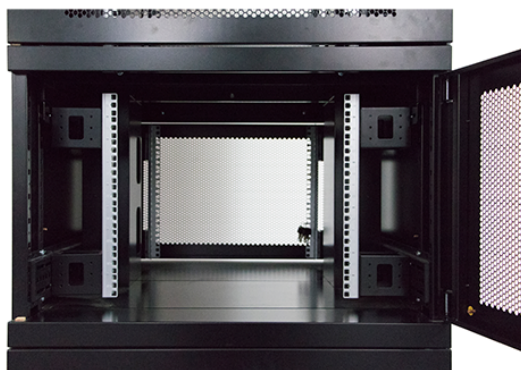

Removable side panels

Key and 3-digit combination locks

Inner door lock

Vertical cable management

U height profile markings

Environ CL800 47U Co-Location Rack 800x1000mm
(4 Compartments) Vented (F) Vented (R) B/Panels
B...