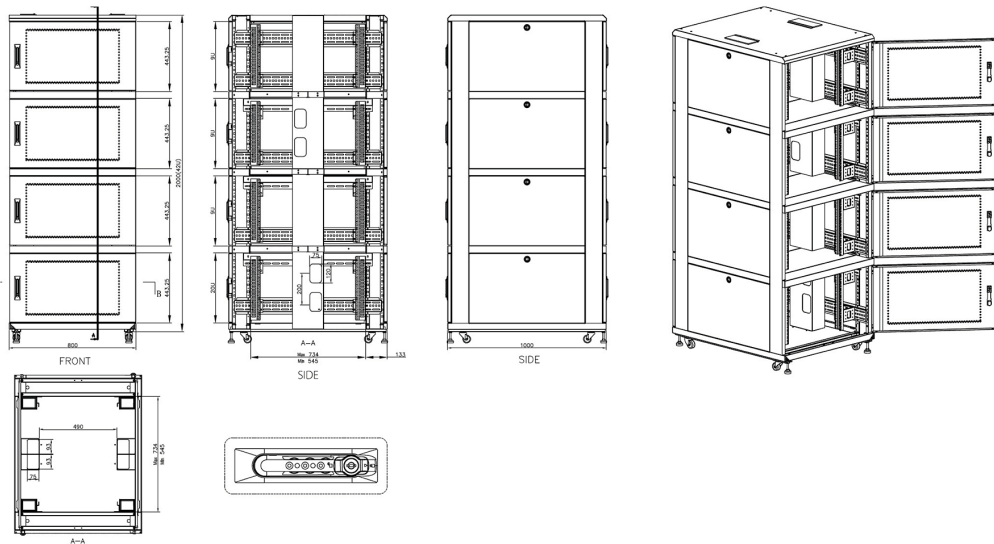

excel
without compromise.

Item Code: 545-4781-4C-VVBM-GW

Product drawings

Environ CL800 Rack 2 Compartment Elevation Views

Environ CL800 Rack 4 Compartment Elevation Views

Environ CL800 47U Co-Location Rack 800x1000mm (4 Compartments) Vented (F) Vented (R) B/Panels B...

Item Code: 545-4781-4C-VVBM-GW

Standards

Standard	Detail
ANSI/EIA-310-E	Electronic Industries Association standard for horizontal spacing, vertical hole spacing, rack opening and front panel width
BS EN 60297-3-100:2009	Mechanical structures for electronic equipment. Dimensions of mechanical structures of the 482,6 mm (19 in) series. Basic dimensions of front panels, subracks, chassis, racks and cabinets
DIN 41494 Part 1 & 7	Panel Mounting Racks For Electronics Equipments; Racks And Panels, Dimensions; Dimensions of cabinets and suites of racks
RoHS-II/III (2011/65/EU & 2015/863): 2023	Our products, demonstrate full adherence to the regulatory stipulations of the EU Directive 2011/65/EU (RoHS-II) and its corresponding delegated directive 2015/863 (RoHS-III).
WFD: 2023	Compliant to Waste Framework Directive
SCIP: 2023	Compliant - Does Not Contain Substances of Concern In articles as such or in complex objects (Products)
POPs (EU) No 2019/1021	EU Regulation for the restriction of Persistent Organic Pollutants.