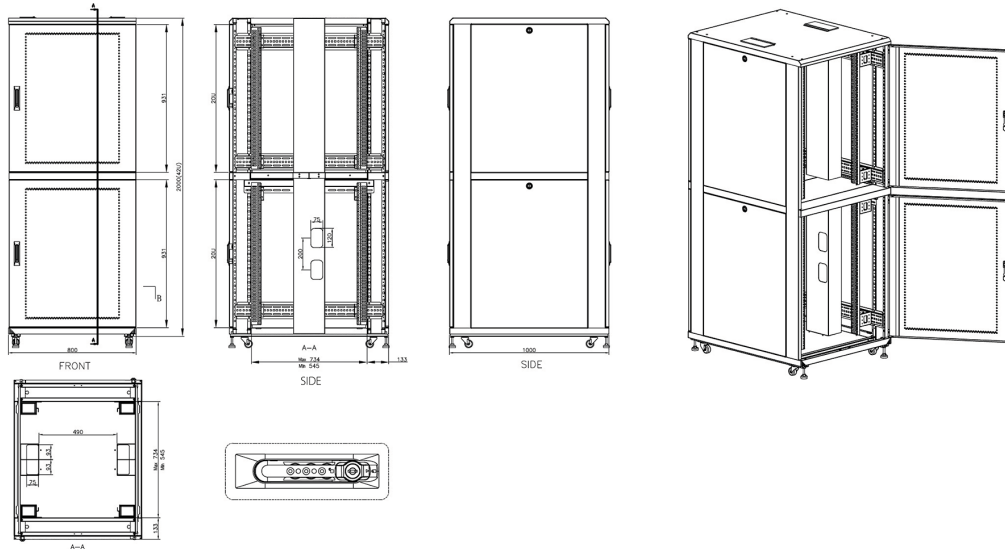

Environ CL800 47U Co-Location Rack 800x1000mm
(4 Compartments) Vented (F) Vented (R) B/Panels
B...

excel
without compromise.

Item Code: 545-4781-4C-VVBM-GW

Product drawings

Environ CL800 Rack 2 Compartment Elevation Views