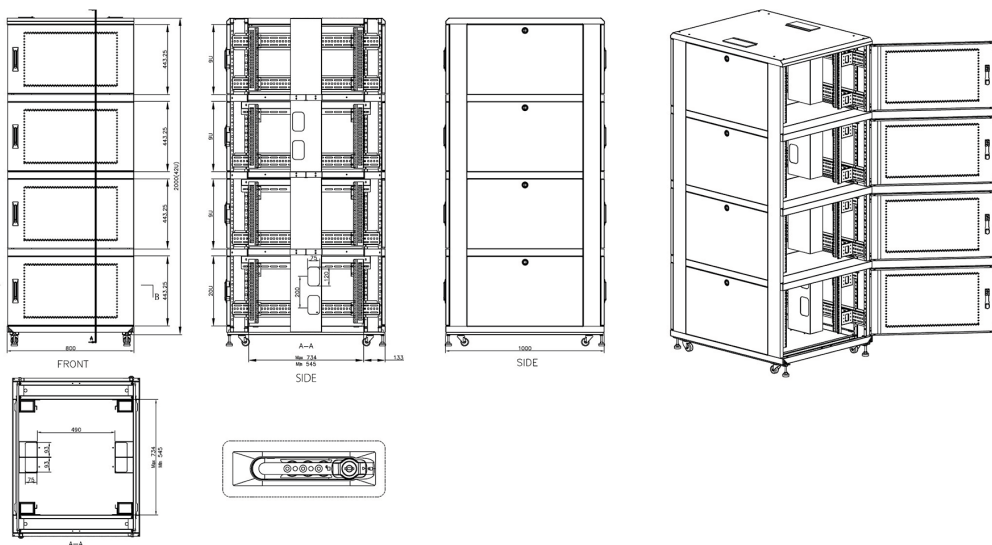

Part Code: 545-4781-4C-VVBM-GW-FP

sales@excel-networking.com
excel-networking.com

Product drawings

Environ CL800 Rack 2 Compartment Elevation Views

Environ CL800 Rack 4 Compartment Elevation Views

Environ CL800 47U Co-Location Rack 800x1000mm (4 Compartments) Vented (F) Vented (R) B/Panels B...