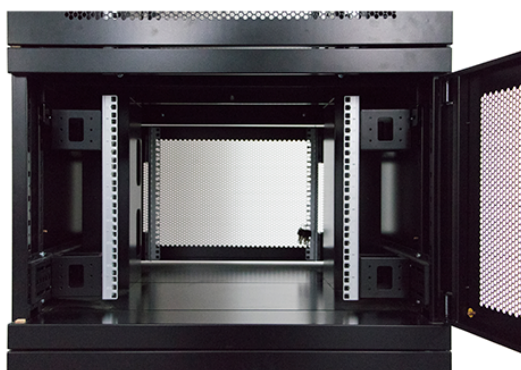

### Product images

Mesh compartment doors

Removable side panels

Key and 3-digit combination locks

Inner door lock

Vertical cable management

U height profile markings

Environ CL800 47U Co-Location Rack 800x1000mm  
(4 Compartments) Vented (F) Vented (R) B/Panels  
B...