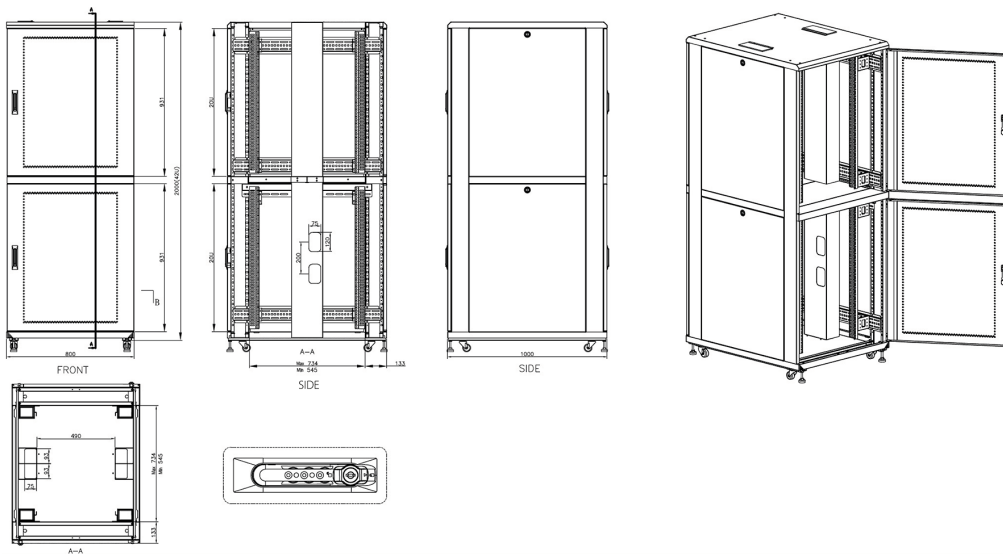

Removable side panels

Key and 3-digit combination locks

Inner door lock

Vertical cable management

U height profile markings

Environ CL800 47U Co-Location Rack 800x1000mm (4 Compartments) Vented (F) Vented (R) B/Panels B...

Part Code: 545-4781-4C-VVBM-GW-FP

sales@excel-networking.com
excel-networking.com

Product drawings

Environ CL800 Rack 2 Compartment Elevation Views

Environ CL800 Rack 4 Compartment Elevation Views

Environ CL800 47U Co-Location Rack 800x1000mm (4 Compartments) Vented (F) Vented (R) B/Panels B...