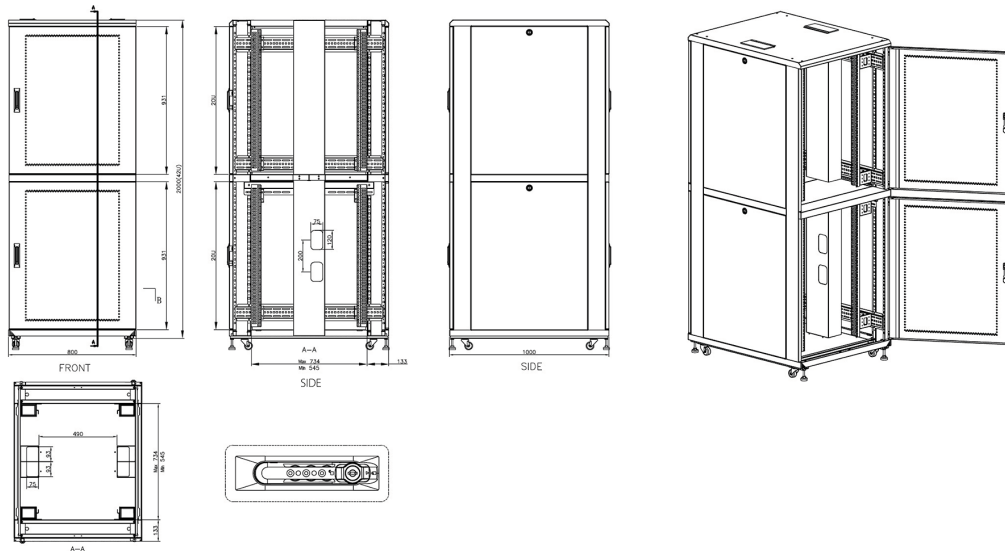

Environ CL800 47U Co-Location Rack 800x1000mm
(4 Compartments) Vented (F) Vented (R) B/Panels
B...

excel
without compromise.

Item Code: 545-4781-4C-VVBM-GW-FP

Product drawings

Environ CL800 Rack 2 Compartment Elevation Views