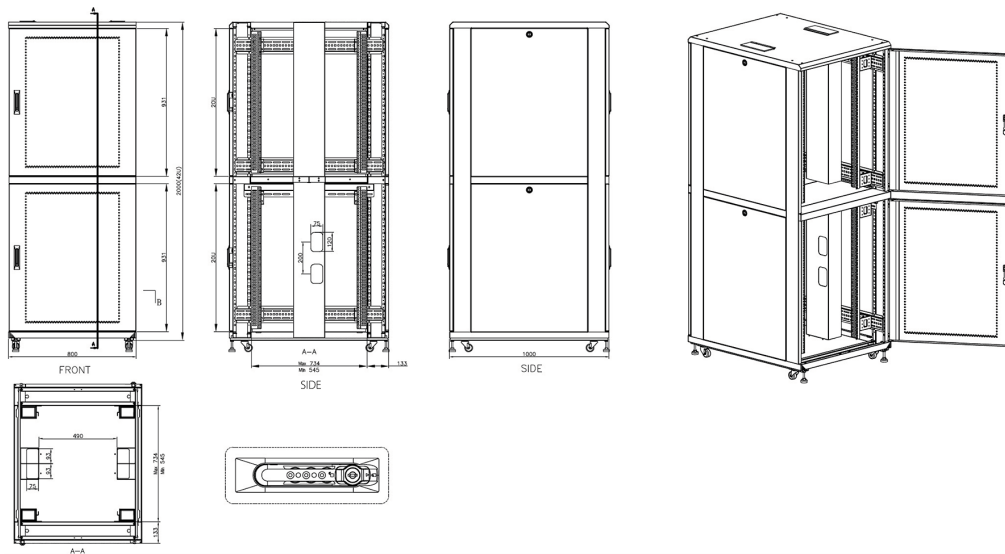

Removable side panels

Key and 3-digit combination locks

Inner door lock

Vertical cable management

U height profile markings

Environ CL800 47U Co-Location Rack 800x1000mm (4 Compartments) Vented (F) Vented (R) B/Panels B...

Part Code: 545-4781-4C-VVBM-GW-FP

sales@excel-networking.com
excel-networking.com

Product drawings

Environ CL800 Rack 2 Compartment Elevation Views

Environ CL800 Rack 4 Compartment Elevation Views

Environ CL800 47U Co-Location Rack 800x1000mm (4 Compartments) Vented (F) Vented (R) B/Panels B...