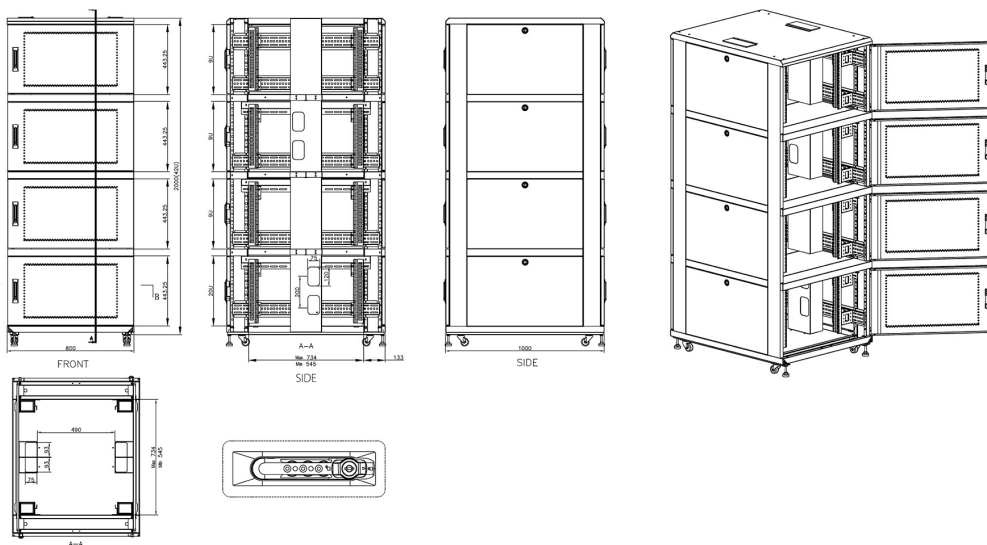

Part Code: 545-4781-4C-VVBM-GW-FP

sales@excel-networking.com
excel-networking.com

Product drawings

Environ CL800 Rack 2 Compartment Elevation Views

Environ CL800 Rack 4 Compartment Elevation Views

Environ CL800 47U Co-Location Rack 800x1000mm (4 Compartments) Vented (F) Vented (R) B/Panels B...