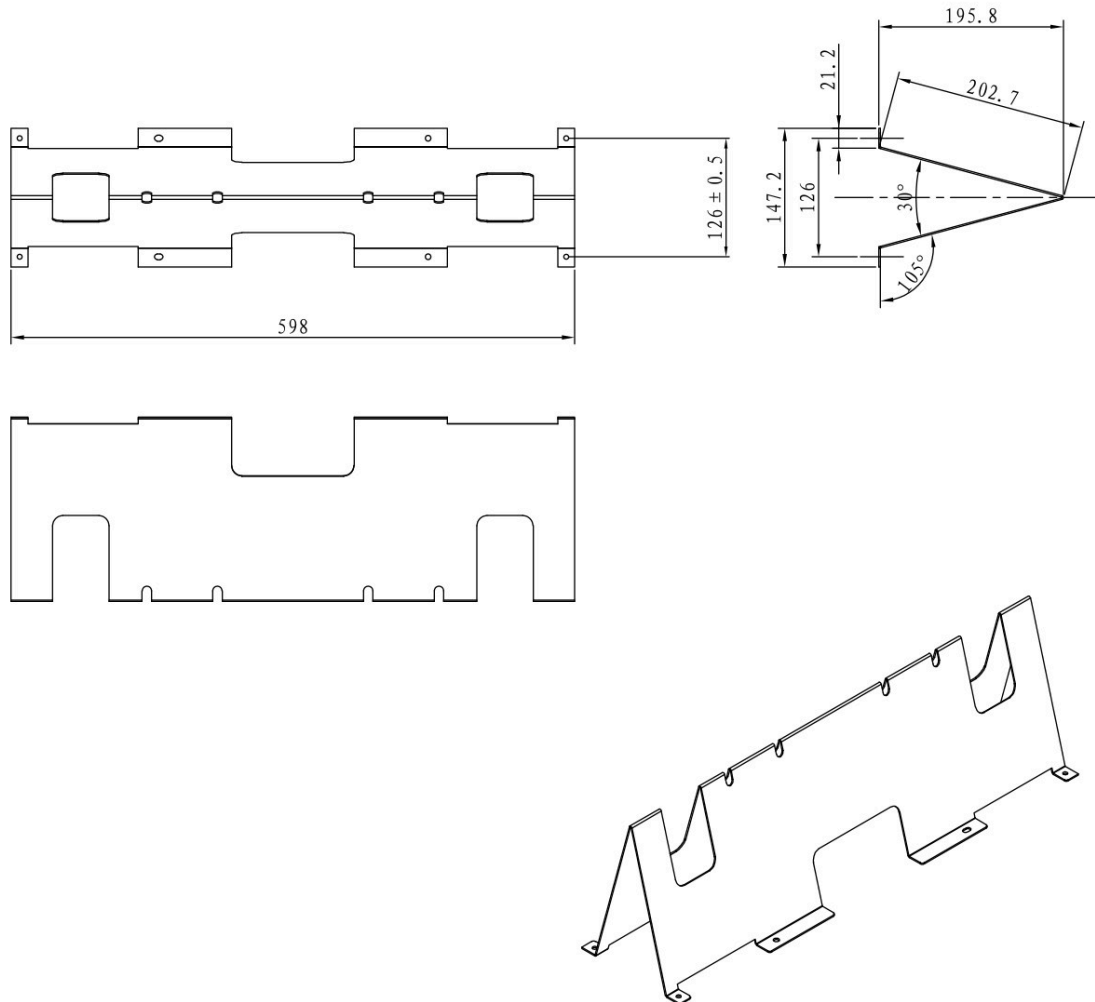

Environ DCR600 Roof Raceway 600 mm Cable Management Pair Black

Item Code: 546-762-BK

excel
without compromise.

✕ Supplied in pairs

✕ Available in 600 and 800 width

✕ Only suitable for Environ DCR Rack

✕ Install in pre-drilled positions

Product Overview

These new roof raceway trunking channels are created by installing a pair of these V shaped brackets onto the DCR Rack roof. There are pre-drilled holes in the centre of the roof running front to back, the outer side holes are installed using the self tapping screws supplied. They can be set in any position and pitch to create the raceway required.

Product Specifications

Feature	Values
Model	Bracket
Width	600 mm
Material	Metal
Colour	Black
RAL-number	9005

Environ DCR600 Roof Raceway 600 mm Cable Management Pair Black

Item Code: 546-762-BK

Product drawing