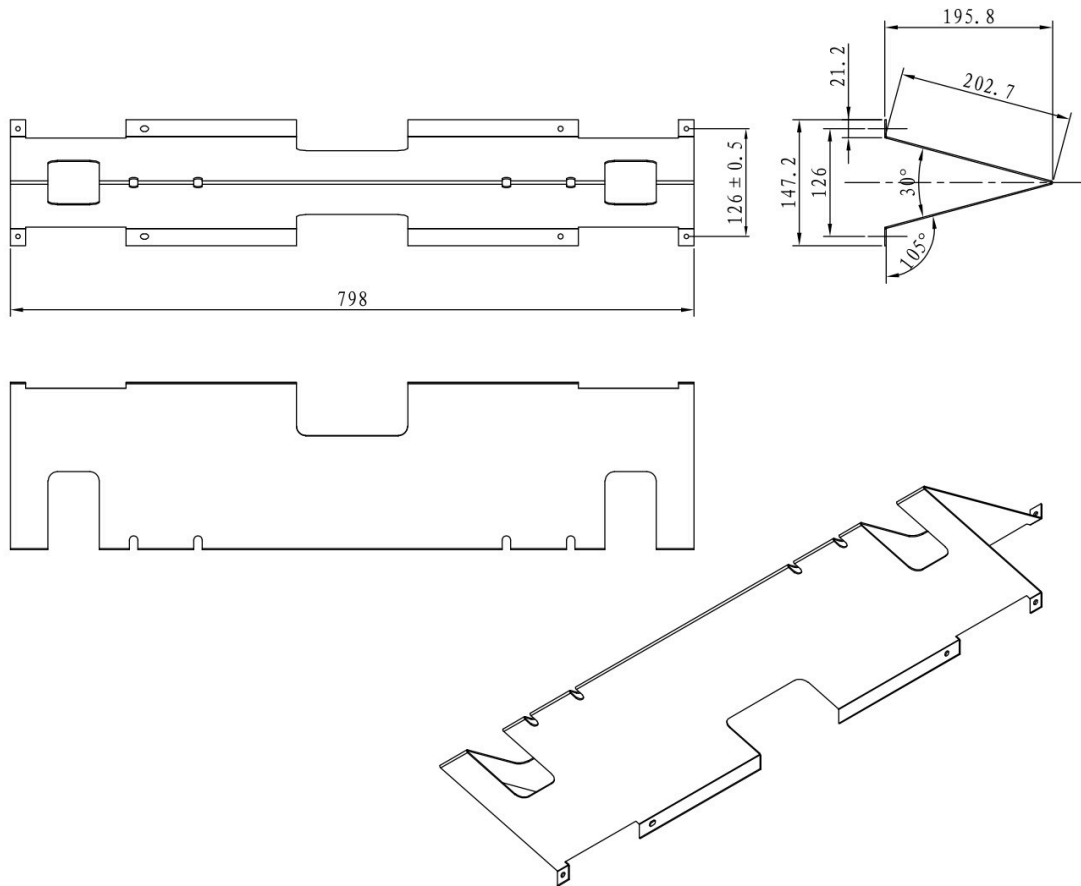

# Environ DCR800 Roof Raceway 800 mm Cable Management Pair Black

Item Code: 546-782-BK

✕ Supplied in pairs

✕ Available in 600 and 800 width

✕ Only suitable for Environ DCR Rack

✕ Install in pre-drilled positions

## Product Overview

These new roof raceway trunking channels are created by installing a pair of these V shaped brackets onto the DCR Rack roof. There are pre-drilled holes in the centre of the roof running front to back, the outer side holes are installed using the self tapping screws supplied. They can be set in any position and pitch to create the raceway required.

## Product Specifications

Feature	Values
Model	Bracket
Width	800 mm
Material	Metal
Colour	Black
RAL-number	9005

## Product drawing