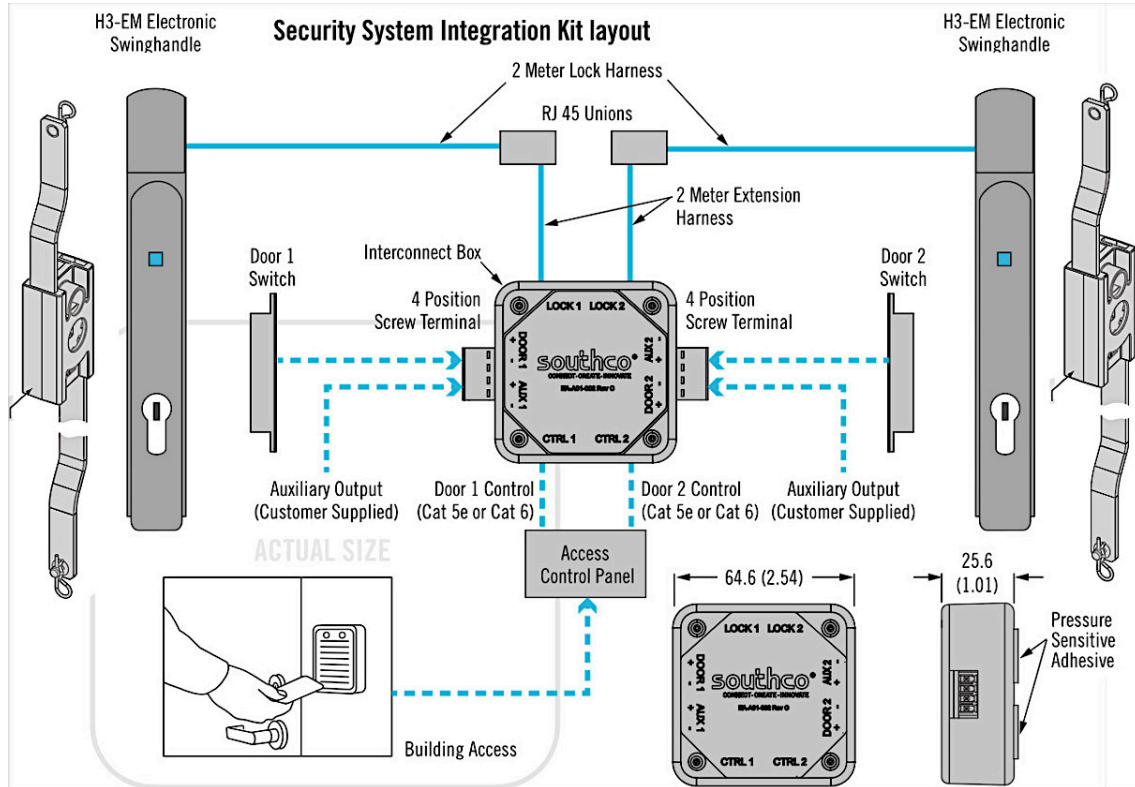

DCR Rack Southco Lock Kit, 1 Handle with Interconnect Box

Item Code: 546-SCO-KT1

Product drawing

Standards

Applicable standard	Detail
RoHS-II/-III (2011/65/EU & 2015/863): 2023	Our products, demonstrate full adherence to the regulatory stipulations of the EU Directive 2011/65/EU (RoHS-II) and its corresponding delegated directive 2015/863 (RoHS-III).
POPs (EU) No 2019/1021	EU Regulation for the restriction of Persistent Organic
WFD: 2023	Compliant to Waste Framework Directive
SCIP: 2023	Compliant - Does Not Contain Substances of Concern In articles as such or in complex objects (Products)
POPs (EU) No 2019/1021	EU Regulation for the restriction of Persistent Organic Pollutants.