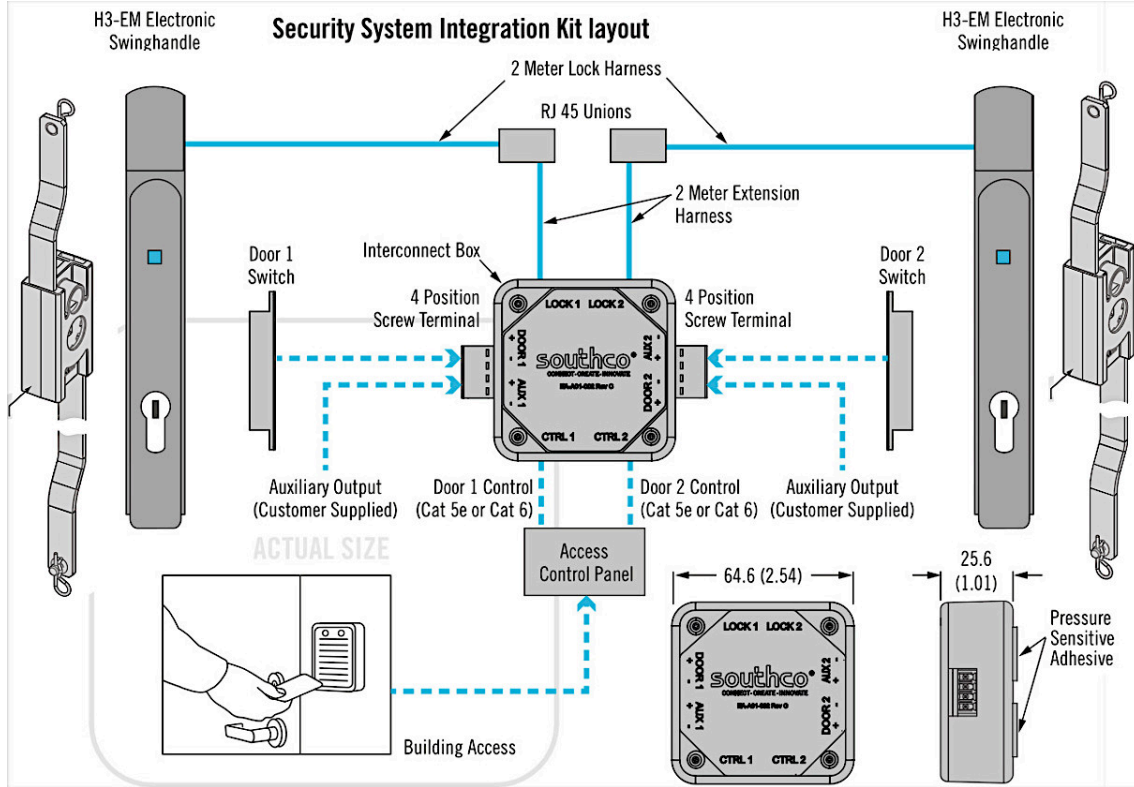

DCR Rack Southco Lock Kit, 2 Handles with Interconnect Box

Item Code: 546-SCO-KT2

Product drawing

Standards

Applicable standard	Detail
RoHS-II/-III (2011/65/EU & 2015/863): 2023	Our products, demonstrate full adherence to the regulatory stipulations of the EU Directive 2011/65/EU (RoHS-II) and its corresponding delegated directive 2015/863 (RoHS-III).
POPs (EU) No 2019/1021	EU Regulation for the restriction of Persistent Organic
WFD: 2023	Compliant to Waste Framework Directive
SCIP: 2023	Compliant - Does Not Contain Substances of Concern In articles as such or in complex objects (Products)
POPs (EU) No 2019/1021	EU Regulation for the restriction of Persistent Organic Pollutants.