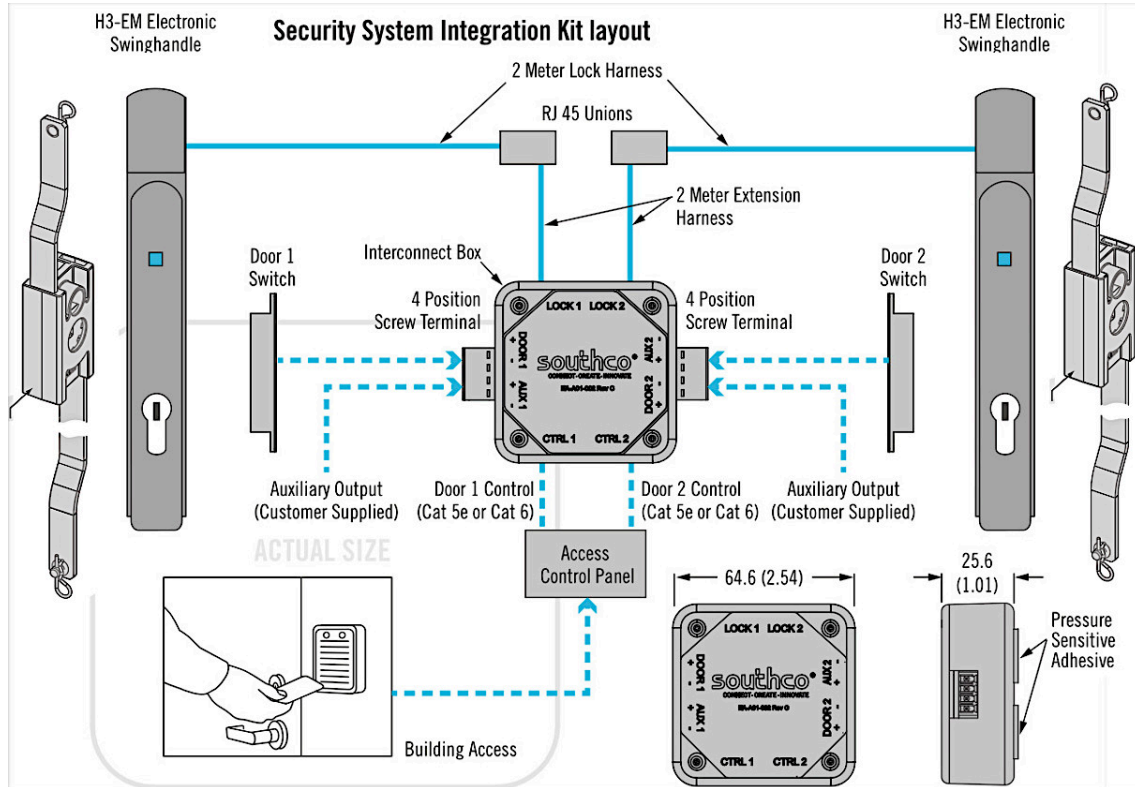

DCR Rack Southco Lock Kit, 2 Handles with Interconnect Box

Item Code: 546-SCO-KT2

Product drawing

Standards

Applicable standard	Detail
RoHS-II/-III (2011/65/EU & 2015/863): 2023	Our products, demonstrate full adherence to the regulatory stipulations of the EU Directive 2011/65/EU (RoHS-II) and its corresponding delegated directive 2015/863 (RoHS-III).
POPs (EU) No 2019/1021	EU Regulation for the restriction of Persistent Organic
WFD: 2023	Compliant to Waste Framework Directive
SCIP: 2023	Compliant - Does Not Contain Substances of Concern In articles as such or in complex objects (Products)
POPs (EU) No 2019/1021	EU Regulation for the restriction of Persistent Organic Pollutants.