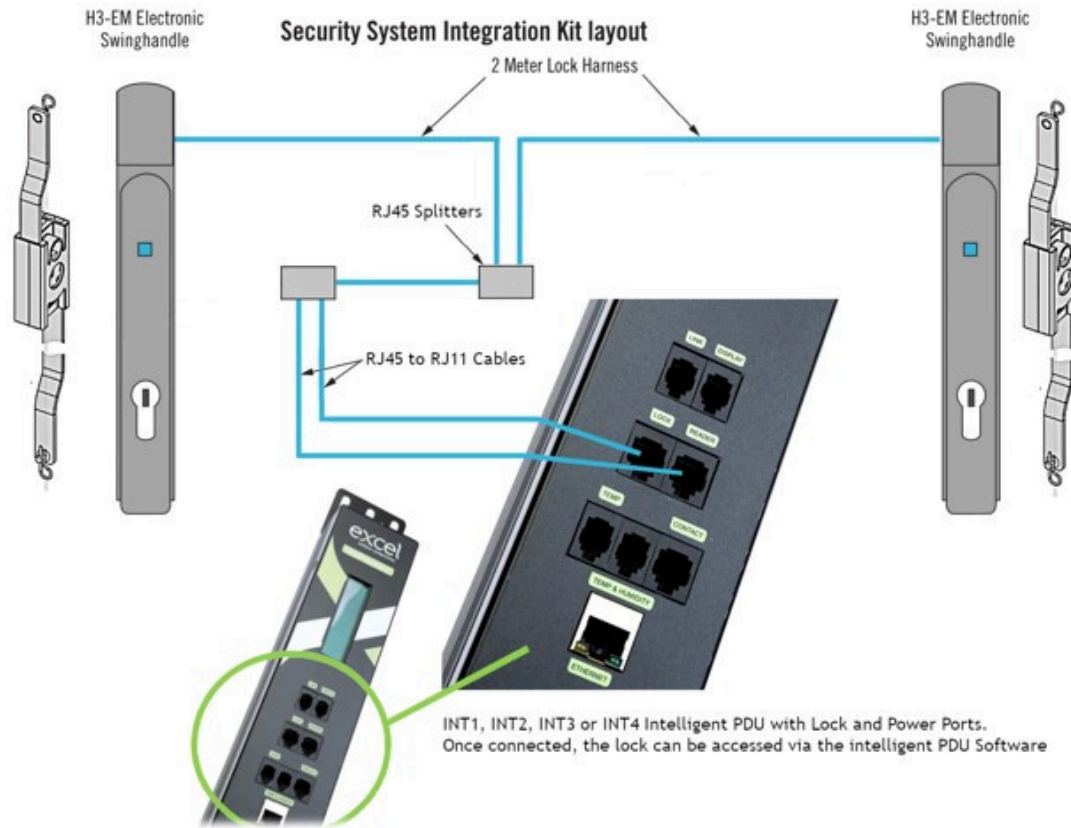

DCR Rack Southco Lock Kit, 1 Handle to Intelligent PDU

Item Code: 546-SCO-KT3

Product drawing

Standards

Applicable standard	Detail
RoHS-II/III (2011/65/EU & 2015/863): 2023	Our products, demonstrate full adherence to the regulatory stipulations of the EU Directive 2011/65/EU (RoHS-II) and its corresponding delegated directive 2015/863 (RoHS-III).
POPs (EU) No 2019/1021	EU Regulation for the restriction of Persistent Organic
WFD: 2023	Compliant to Waste Framework Directive
SCIP: 2023	Compliant - Does Not Contain Substances of Concern In articles as such or in complex objects (Products)
POPs (EU) No 2019/1021	EU Regulation for the restriction of Persistent Organic Pollutants.