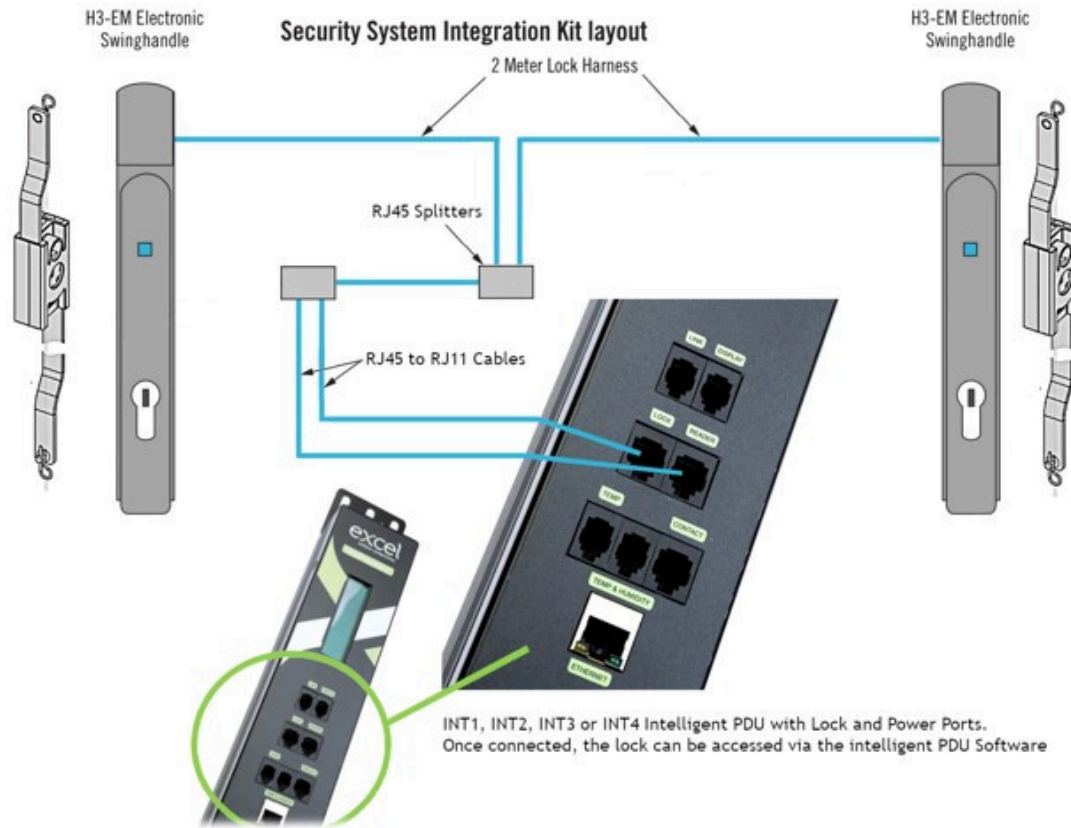

DCR Rack Southco Lock Kit, 2 Handles to Intelligent PDU

Item Code: 546-SCO-KT4

Product drawing

Standards

Applicable standard	Detail
RoHS-II/III (2011/65/EU & 2015/863): 2023	Our products, demonstrate full adherence to the regulatory stipulations of the EU Directive 2011/65/EU (RoHS-II) and its corresponding delegated directive 2015/863 (RoHS-III).
POPs (EU) No 2019/1021	EU Regulation for the restriction of Persistent Organic
WFD: 2023	Compliant to Waste Framework Directive
SCIP: 2023	Compliant - Does Not Contain Substances of Concern In articles as such or in complex objects (Products)
POPs (EU) No 2019/1021	EU Regulation for the restriction of Persistent Organic Pollutants.