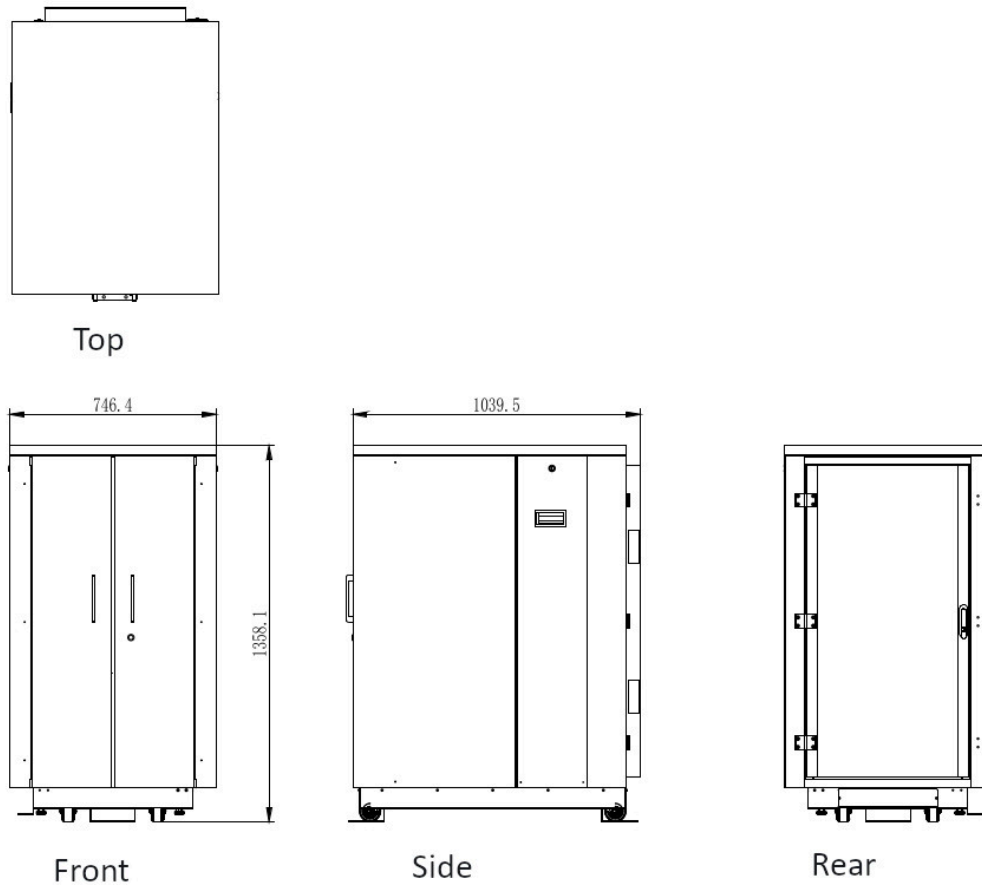

## Product Specifications

Feature	Values
Mounting Profile	Front and rear
Type of profile rail	L-shaped
Number of doors	2
Type of ventilation	Active
Width	750 mm
Height	1358 mm
Depth	1040 mm
Modular spacing	19 inch
Number of rack units (RU)	24
Max. load capacity	1000 kg
With roof plate	no
With earthing	yes
With front door	yes
Front door material	Other
Front door locking system	One point
With rear door	yes
Rear door material	Steel
Rear door locking system	One point
Side panels included	yes
With vertical cable management	yes
Material	Steel
Type of surface	Powder coated

## Product drawing