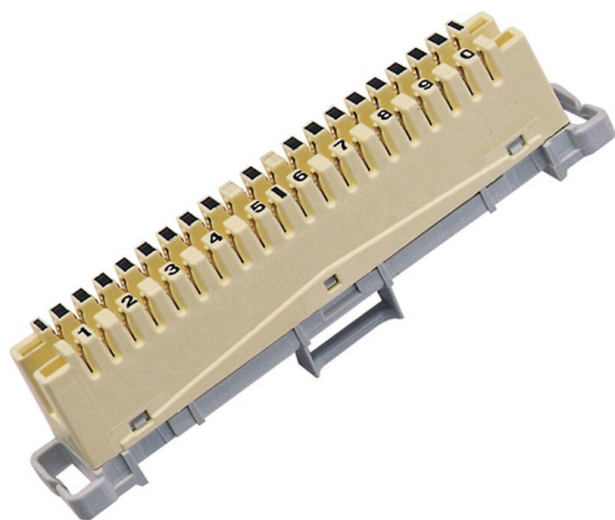

Excel 10 Pair Terminal Disconnection Strip 237A Style

Item Code: 550-240

excel
without compromise.

10 Pairs

CIBSE TM65 Embodied Carbon: 0.386 kg CO2e

Product Overview

Terminal Strips are used to join Multipair Telecom and Data Cables. They can be mounted in either 19" Sub Racks, in various sized Box Connections or Frames.

Product Specifications

| Feature | Values |
|---------------------------|------------------|
| Model | Connection strip |
| Connection type | LSA Profile |
| With strip code | no |
| Length | 123 mm |
| Width | 22 mm |
| Height | 39.5 mm |
| Max. number of dual cores | 10 Pairs |

Part Number Table

| Part Number | Description |
|-------------|---|
| 237A | Excel 10 Pair Terminal/Disconnection Strip 237A |
| 550-240 | Excel 10 Pair Terminal Disconnection Strip 237A Style |
| 550-400 | Excel Jumper Ring Type 37B |