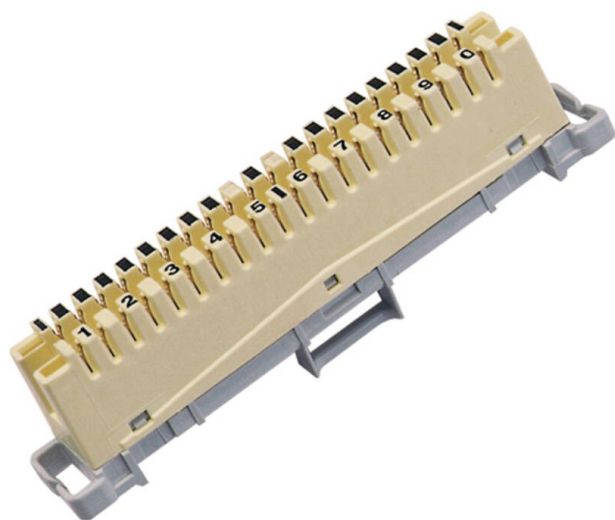

Excel 10 Pair Terminal Disconnection Strip 237A Style

Item Code: 550-240

excel
without compromise.

✕ 10 Pairs

✕ CIBSE TM65 Embodied Carbon: 0.386 kg CO2e

Product Overview

Terminal Strips are used to join Multipair Telecom and Data Cables. They can be mounted in either 19" Sub Racks, in various sized Box Connections or Frames.

Product Specifications

Feature	Values
Model	Connection strip
Connection type	LSA Profile
With strip code	no
Length	123 mm
Width	22 mm
Height	39.5 mm
Max. number of dual cores	10 Pairs
AWG-range	20...26

Part Number Table

Part Number	Description
237A	Excel 10 Pair Terminal/Disconnection Strip 237A
550-240	Excel 10 Pair Terminal Disconnection Strip 237A Style
550-400	Excel Jumper Ring Type 37B

Excel is a world class premium performing end to end infrastructure solution designed, Manufactured, supported and delivered without compromise.