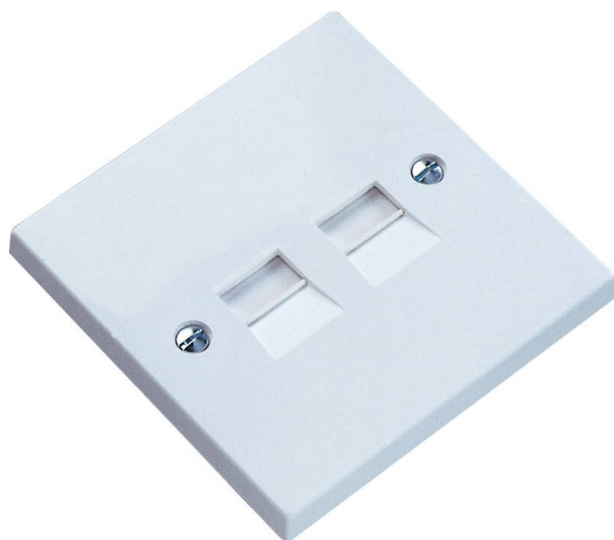

# Excel PSTN Flush Mount Twin LJU Type 4/1A

Item Code: 550-256

**excel**  
without compromise.

LJU Voice Socket

4/1A

PSTN

Back box not included

Available in PSTN Master, PABX Master & Secondary

## Product Overview

Twin Outlet Flush Mounted Line Jack Units. Supplied complete with fixings but without a back box.

## Product Specifications

Feature	Values
Surface mounted	yes
Flush-mounted installation	yes
Floor box/sub-floor mounted	yes
Type of fastening	Screwing
Model	4/1A PSTN (2x 431a)
Colour	White
Connection type	LSA
With label space	no
With terminal resistor	yes
Width	86 mm
Height	86 mm
Depth	8 mm