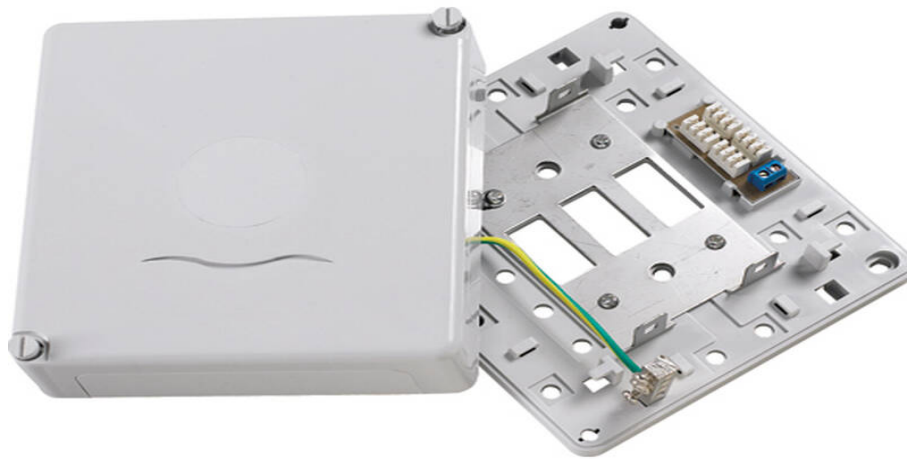

# Excel 3 Way (30 Pair) Connection Box Unloaded

Part Code: 550-262

sales@excel-networking.com  
excel-networking.com

## Main Features

- / Available as 2-way/3-way
- / Available as loaded/unloaded
- / 20/30 Pair Capacity Using Standard Terminal Strips
- / Cable Tie Fixings
- / Suits all Terminal Strips
- / Supports Protector Strip 51A

## Product Overview

The Excel 200 Series accepts standard 237A IDC Connection Strips. Full wire management features are built into the base and the cover provides ample knockouts for cable entry.

# Excel 3 Way (30 Pair) Connection Box Unloaded

**Part Code: 550-262**

sales@excel-networking.com  
excel-networking.com

Model	<b>Distributor box</b>
Mounting method	<b>Surface mounted</b>
LSA	<b>Yes (237A required)</b>
Material	<b>Plastic</b>
Colour	<b>White</b>
Height	<b>143 mm</b>
Width	<b>160 mm</b>
Depth	<b>54.5 mm</b>
Number of mountable connection strips	<b>3</b>