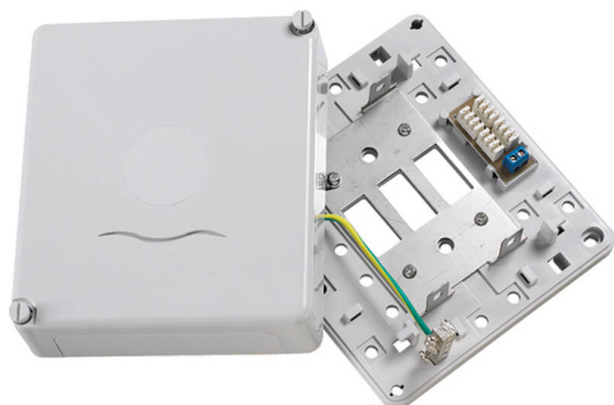

# Excel 3 Way (30 Pair) Connection Box Loaded with 3x 10 Pair Terminal Strips

Item Code: 550-263

**excel**  
without compromise.

Available as 2-way/3-way

Available as loaded/unloaded

20/30 Pair Capacity Using Standard Terminal Strips

Cable Tie Fixings

Suits all Terminal Strips

Supports Protector Strip 51A

Dimension -160(W) x 145(D) x 55(H)

## Product Overview

The Excel 200 Series accepts standard 237A IDC Connection Strips. Full wire management features are built into the base and the cover provides ample knockouts for cable entry.

## Product Specifications

Feature	Values
Model	Distributor box
Mounting method	Surface mounted
LSA	Yes (237A included)
Material	Plastic
Colour	White
Height	143 mm
Width	160 mm
Depth	54.5 mm
Number of mountable connection strips	3