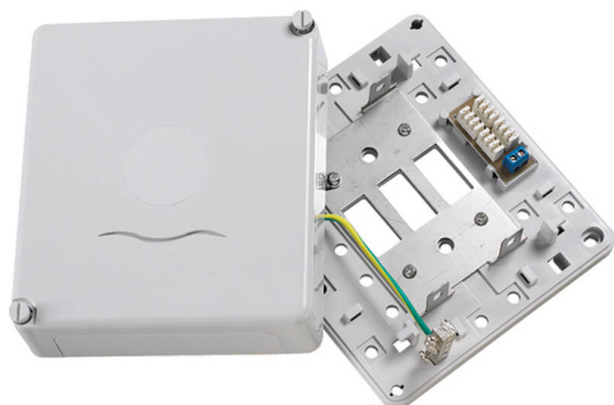

Excel 3 Way (30 Pair) Connection Box Loaded with 3x 10 Pair Terminal Strips

Item Code: 550-263

excel
without compromise.

Available as 2-way/3-way

Available as loaded/unloaded

20/30 Pair Capacity Using Standard Terminal Strips

Cable Tie Fixings

Suits all Terminal Strips

Supports Protector Strip 51A

Dimension -160(W) x 145(D) x 55(H)

Product Overview

The Excel 200 Series accepts standard 237A IDC Connection Strips. Full wire management features are built into the base and the cover provides ample knockouts for cable entry.

Product Specifications

Feature	Values
Model	Distributor box
Mounting method	Surface mounted
LSA	Yes (237A included)
Material	Plastic
Colour	White
Height	143 mm
Width	160 mm
Depth	54.5 mm
Number of mountable connection strips	3