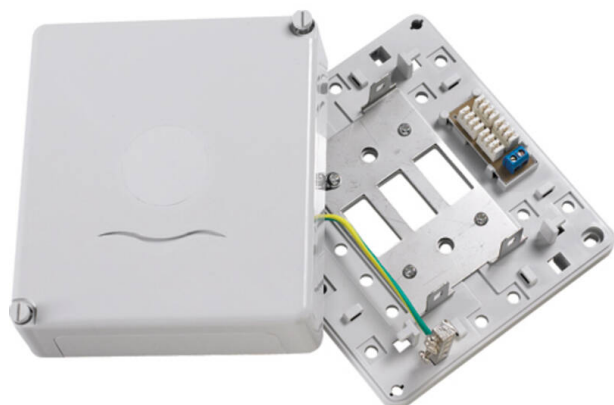

# Excel 3 Way (30 Pair) Connection Box Loaded with 3x 10 Pair Terminal Strips

Item Code: 550-263

**excel**  
without compromise.

✕ Available as 2-way/3-way

✕ Available as loaded/unloaded

✕ 20/30 Pair Capacity Using Standard Terminal Strips

✕ Cable Tie Fixings

✕ Suits all Terminal Strips

✕ Supports Protector Strip 51A

✕ Dimension -160(W) x 145(D) x 55(H)

## Product Overview

The Excel 200 Series accepts standard 237A IDC Connection Strips. Full wire management features are built into the base and the cover provides ample knockouts for cable entry.

## Product Specifications

Feature	Values
Model	Distributor box
Mounting method	Surface mounted
LSA	Yes (237A included)
Material	Plastic
Colour	White
Height	143 mm
Width	160 mm
Depth	54.5 mm
Number of mountable connection strips	3