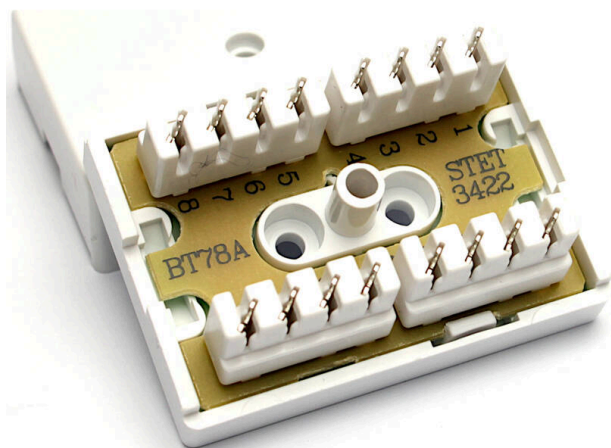

Excel 4 Pair In Line Connection Box Type 78A

Item Code: 550-266

excel
without compromise.

✕ Available in 3-pair/4-pair

✕ Quick and easy to install

✕ White finish

✕ Type 77A & 78A available

✕ 25 Year system warranty

Product Overview

In Line Connection Boxes are used for connecting telephone extensions and for joining together different cable types. The Type 77A will connect up to 3 pairs and the Type 78A up to 4 pairs, each mount via 2 fixing screws.

Product Specifications

Feature	Values
Number of connection points	8
Length	41 mm
Width	56 mm
Depth	23 mm
Mounting method	Surface mounted
Type of inlet	Cable
Material	Plastic
Colour	White
With cover	yes
Cover attachment	Screwed

Additional specifications

Features	Values
IDC	Silver Plated (0.5 – 5 µm) Phosphor Bronze
IDC Pull Out Force	≥ 25N (axial), ≥ 7.5N (radial)
IDC Life	0.4 – 0.64 mm Ø (AWG22 – 26)
Wire Diameter Range	≥ 200 times
Atmospheric pressure	70 kPa to 106 kPa
Insulation resistance	≥1000MΩ
Contact resistance	≤5 mΩ
Dielectric resistance	1200V DC 60s no spark
Storage temperature	-30°C to +80°C
Operating temperature	-20°C to +70°C
Relative humidity	≤ 90% (at 20°C)