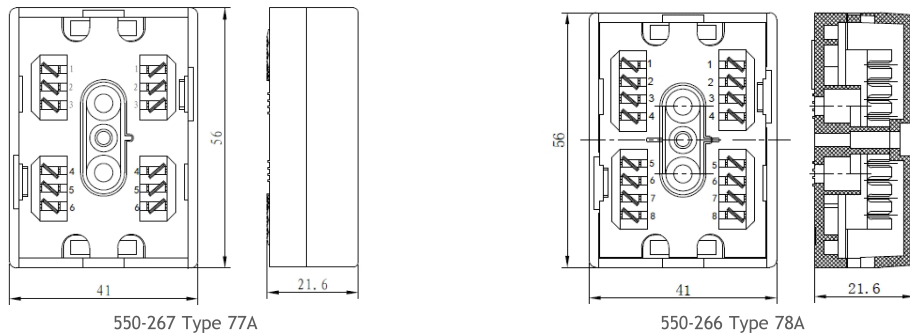

Additional specifications

Features	Values
IDC	Silver Plated (0.5 – 5 µm) Phosphor Bronze
IDC Pull Out Force	≥ 25N (axial), ≥ 7.5N (radial)
IDC Life	0.4 – 0.64 mm Ø (AWG22 – 26)
Wire Diameter Range	≥ 200 times
Atmospheric pressure	70 kPa to 106 kPa
Insulation resistance	≥1000MΩ
Contact resistance	≤5 mΩ
Dielectric resistance	1200V DC 60s no spark
Storage temperature	-30°C to +80°C
Operating temperature	-20°C to +70°C
Relative humidity	≤ 90% (at 20°C)

Product drawing

Standards

Applicable standard	Detail
RoHS-II/-III (2011/65/EU & 2015/863): 2023	Our products, demonstrate full adherence to the regulatory stipulations of the EU Directive 2011/65/EU (RoHS-II) and its corresponding delegated directive 2015/863 (RoHS-III).
WFD: 2023	Compliant to Waste Framework Directive
SCIP: 2023	Compliant - Does Not Contain Substances of Concern In articles as such or in complex objects (Products)