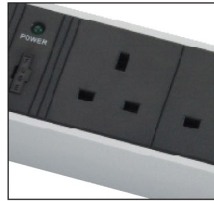

# Excel Modular PDU B12496 Way Unloaded Housing 32 A BS4343

Item Code: 555-050

Switchable	no
With LED indication	no
With fuse	no
Ammeter	no
With mounting bracket	yes

## Socket types

Snap in module design  
IEC320 C13 10AMP  
sockets shown

BS1363 sockets

IEC320 C19  
16AMP sockets

GB2099.3 universal  
sockets

DIN49440 Schuko  
sockets\*\*