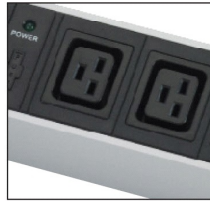

# Excel Modular PDU B12496 Way Unloaded Housing 32 A BS4343

Item Code: 555-050

Switchable	no
With LED indication	no
With fuse	no
Ammeter	no
With mounting bracket	yes

## Socket types

Snap in module design  
IEC320 C13 10AMP  
sockets shown

BS1363 sockets

IEC320 C19  
16AMP sockets

GB2099.3 universal  
sockets

DIN49440 Schuko  
sockets\*\*