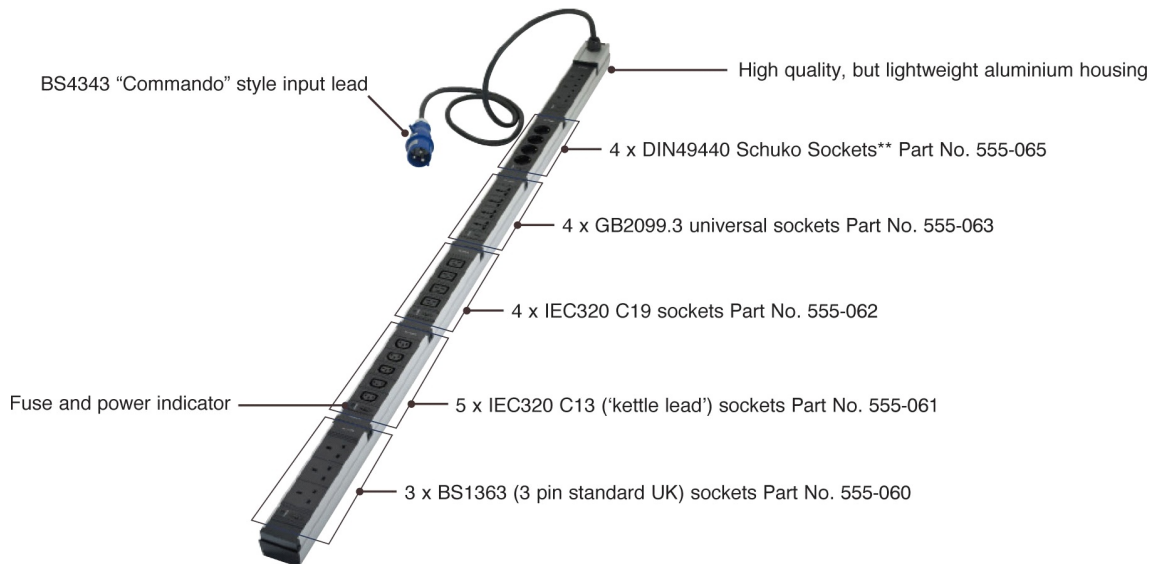

Excel Modular PDU B12496 Way Unloaded Housing 32 A BS4343

Item Code: 555-050

Switchable	no
With LED indication	no
With fuse	no
Ammeter	no
With mounting bracket	yes

Socket types

Product image