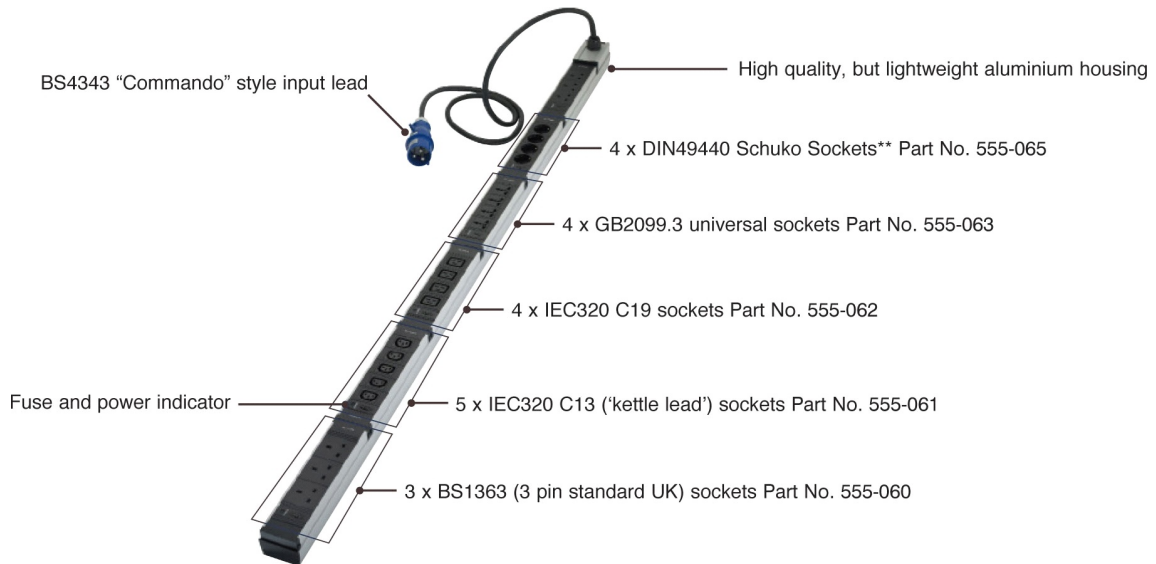

Excel Modular PDU 5x IEC320 C13 10A Socket

Item Code: 555-061

Socket types

Product image

Standards

Applicable standard	Detail
RoHS-II/-III (2011/65/EU & 2015/863): 2023	Our products, demonstrate full adherence to the regulatory stipulations of the EU Directive 2011/65/EU (RoHS-II) and its corresponding delegated directive 2015/863 (RoHS-III).
WFD: 2023	Compliant to Waste Framework Directive
SCIP: 2023	Compliant - Does Not Contain Substances of Concern In articles as such or in complex objects (Products)
POPs (EU) No 2019/1021	EU Regulation for the restriction of Persistent Organic Pollutants.