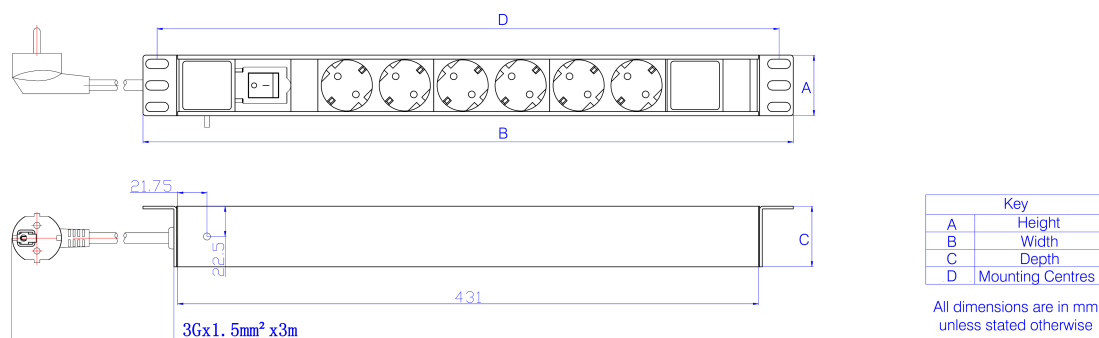

Product Specifications

Feature	Values
Mounting dimension	19 inch
Mounting size	465 mm
Mounting direction	Horizontal
Electrical connection	Connecting cord with plug

Excel 6 Way Horizontal PDU 6x Schuko Socket Passive 16A Schuko Plug Switched

Item Code: 555-072

Type of electric plug connection	2 Pin DIN49441
Cable length	3 m
Number of Schuko socket outlets	5
Number of rack units (RU)	2
Width	482.6 mm
Height	62 mm
Depth	45 mm
Supply voltage	250 V
Surge Protected	no
Switchable	yes
With LED indication	yes
With mounting bracket	yes

Additional specifications

Features	Values
Input cable type	3 core 1.5mm cable
PDU Input cable connector	N/A
Rated Voltage	250 V AC 50/60 Hz
Rated current	16 Amp
Maximum power	4000 W
Unit control	LED indicator. On/off rocker switch
Insulation Resistance	$\geq 5\text{M}\Omega$
Fire resistance	Flame retardant
Operating temperature	-10°C to +45°C
Relative humidity	0% to 90%
Cable entry (horizontal orientation)	Left
Cable entry (vertical orientation)	Top
Master Circuit Breaker	NO
Master Switch	Yes (only on products marked as 'Switched')
Housing colour	Silver
Housing material	Aluminum

Excel 6 Way Horizontal PDU 6x Schuko Socket Passive 16A Schuko Plug Switched

Item Code: 555-072

excel
without compromise.

Product drawing

Standards

Applicable standard	Detail
RoHS-II/III (2011/65/EU & 2015/863): 2023	Our products, demonstrate full adherence to the regulatory stipulations of the EU Directive 2011/65/EU (RoHS-II) and its corresponding delegated directive 2015/863 (RoHS-III).
DIN VDE 0620-2-1:2016	Plugs and socket-outlets for household and similar purposes
DIN 49441	Two-pole Plugs with Earthing Contact 10 A 250 V \surd AND 10 A 250 V \square , 16 A 250 V \surd
WFD: 2023	Compliant to Waste Framework Directive
SCIP: 2023	Compliant - Does Not Contain Substances of Concern In articles as such or in complex objects (Products)
POPs (EU) No 2019/1021	EU Regulation for the restriction of Persistent Organic Pollutants.