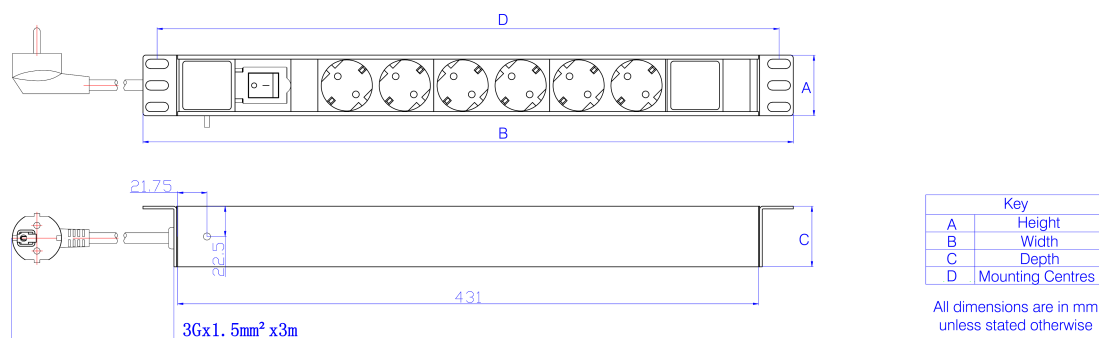

Excel 6 Way Horizontal PDU 6x Schuko Socket Passive 16A Schuko Plug Switched

Item Code: 555-072

excel
without compromise.

Product drawing

Standards

Applicable standard	Detail
Directive 2011/65/EU (RoHS II)	Restriction of the Use of Certain Hazardous Substances in Electrical and Electronic Equipment — compliant. Applies within EU member states).
Directive (EU) 2015/863 (RoHS III)	Amending Directive 2011/65/EU to add four phthalates (DEHP, BBP, DBP, DIBP) to Annex II — compliant.
DIN VDE 0620-2-1:2016	Plugs and socket-outlets for household and similar purposes
DIN 49441	Two-pole Plugs with Earthing Contact 10 A 250 V$\approx$ AND 10 A 250 V$\square$, 16 A 250 V$\sim$
Directive 2008/98/EC (WFD)	Waste Framework Directive — compliant. Implemented in the UK through the Waste (England and Wales) Regulations 2011 (SI 2011 No. 988).
ECHA SCIP Database	Compliant; product does not contain SVHCs (Substances of Very High Concern) as defined under REACH Article 33(1). Submission obligations met under EU REACH and UK REACH.
Regulation (EU) 2019/1021 (POPs)	EU Regulation on Persistent Organic Pollutants — compliant. For Great Britain, compliance is aligned with the Persistent Organic Pollutants (Amendment) (EU Exit) Regulations 2020 (SI 2020 No. 1355).
UK SI 2012 No. 3032	The Restriction of the Use of Certain Hazardous Substances in Electrical and Electronic Equipment Regulations 2012 (UK RoHS) — compliant for Great Britain. Retained EU law, as amended by the Product Safety and Metrology (Amendment etc.) (EU Exit) Regulations 2019.