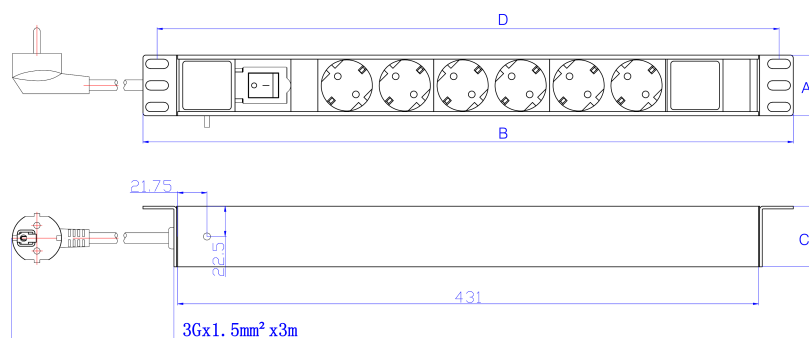

Product Specifications

Feature	Values
Mounting dimension	19 inch
Mounting size	465 mm
Mounting direction	Vertical
Electrical connection	Connecting cord with plug

Excel 8 Way Vertical PDU 8x Schuko Socket Passive 16A Schuko Plug Switched

Item Code: 555-073

Type of electric plug connection	2 Pin DIN49441
Cable length	3 m
Number of Schuko socket outlets	8
Width	44.4 mm
Height	482.6 mm
Depth	62 mm
Supply voltage	250 V
Switchable	yes
With LED indication	yes
With mounting bracket	yes

Additional specifications

Features	Values
Input cable type	3 core 1.5mm cable
PDU Input cable connector	N/A
Rated Voltage	250 V AC 50/60 Hz
Rated current	16 Amp
Maximum power	4000 W
Unit control	LED indicator. On/off rocker switch
Insulation Resistance	$\geq 5\text{M}\Omega$
Fire resistance	Flame retardant
Operating temperature	-10°C to +45°C
Relative humidity	0% to 90%
Cable entry (horizontal orientation)	Left
Cable entry (vertical orientation)	Top
Master Circuit Breaker	NO
Master Switch	Yes (only on products marked as 'Switched')
Housing colour	Silver
Housing material	Aluminum

Excel 8 Way Vertical PDU 8x Schuko Socket Passive 16A Schuko Plug Switched

Item Code: 555-073

excel
without compromise.

Product drawing

Key	
A	Height
B	Width
C	Depth
D	Mounting Centres

All dimensions are in mm unless stated otherwise