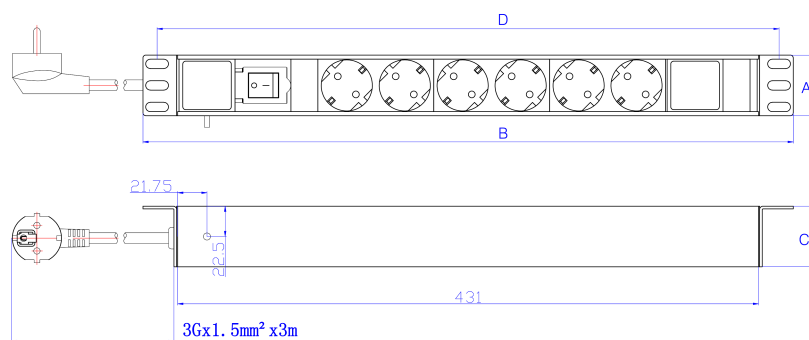

## Product Specifications

Feature	Values
Mounting dimension	19 inch
Mounting size	465 mm
Mounting direction	Vertical
Electrical connection	Connecting cord with plug

## Additional specifications

Features	Values
Input cable type	3 core 1.5mm cable
PDU Input cable connector	N/A
Rated Voltage	250 V AC 50/60 Hz
Rated current	16 Amp
Maximum power	4000 W
Unit control	LED indicator. On/off rocker switch
Insulation Resistance	$\geq 5\text{M}\Omega$
Fire resistance	Flame retardant
Operating temperature	-10°C to +45°C
Relative humidity	0% to 90%
Cable entry (horizontal orientation)	Left
Cable entry (vertical orientation)	Top
Master Circuit Breaker	NO
Master Switch	Yes (only on products marked as 'Switched')
Housing colour	Silver
Housing material	Aluminum

## Product drawing

Key	
A	Height
B	Width
C	Depth
D	Mounting Centres

All dimensions are in mm  
unless stated otherwise