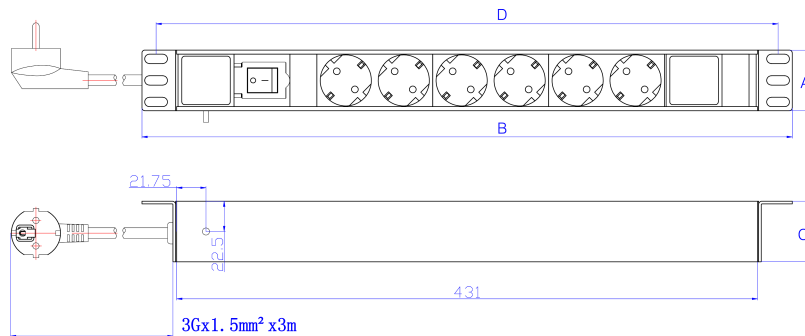

Excel 8 Way Vertical PDU 8x Schuko Socket Passive 16A Schuko Plug Switched

Part Code: 555-073

sales@excel-networking.com
excel-networking.com

Product drawing

Key	
A	Height
B	Width
C	Depth
D	Mounting Centres

All dimensions are in mm unless stated otherwise

Standards

Applicable standard	Detail
Directive 2011/65/EU (RoHS II)	Restriction of the Use of Certain Hazardous Substances in Electrical and Electronic Equipment — compliant. Applies within EU member states).
Directive (EU) 2015/863 (RoHS III)	Amending Directive 2011/65/EU to add four phthalates (DEHP, BBP, DBP, DIBP) to Annex II — compliant.
DIN VDE 0620-2-1:2016	Plugs and socket-outlets for household and similar purposes
DIN 49441	Two-pole Plugs with Earthing Contact 10 A 250 V$\approx$ AND 10 A 250 V$\square$, 16 A 250 V$\sim$
Directive 2008/98/EC (WFD)	Waste Framework Directive — compliant. Implemented in the UK through the Waste (England and Wales) Regulations 2011 (SI 2011 No. 988).
ECHA SCIP Database	Compliant; product does not contain SVHCs (Substances of Very High Concern) as defined under REACH Article 33(1). Submission obligations met under EU REACH and UK REACH.
Regulation (EU) 2019/1021 (POPs)	EU Regulation on Persistent Organic Pollutants — compliant. For Great Britain, compliance is aligned with the Persistent Organic Pollutants (Amendment) (EU Exit)