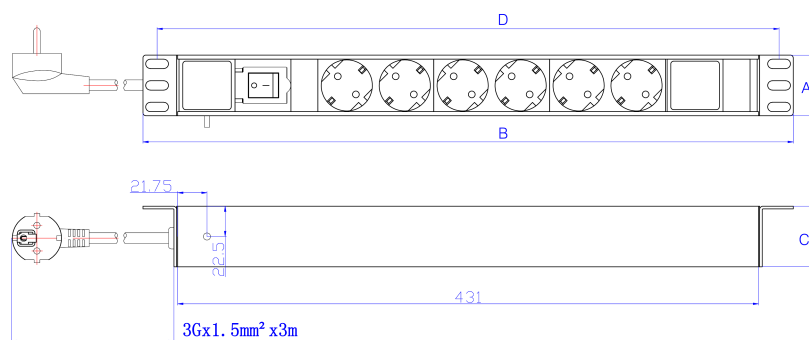

Electrical connection	Connecting cord with plug
Type of electric plug connection	2 Pin DIN49441
Cable length	3 m
Number of Schuko socket outlets	8
Width	44.4 mm
Height	482.6 mm
Depth	62 mm
Supply voltage	250 V
Switchable	yes
With LED indication	yes
With mounting bracket	yes

Additional specifications

Features	Values
Input cable type	3 core 1.5mm cable
PDU Input cable connector	N/A
Rated Voltage	250 V AC 50/60 Hz
Rated current	16 Amp
Maximum power	4000 W
Unit control	LED indicator. On/off rocker switch
Insulation Resistance	$\geq 5\text{M}\Omega$
Fire resistance	Flame retardant
Operating temperature	-10°C to +45°C
Relative humidity	0% to 90%
Cable entry (horizontal orientation)	Left
Cable entry (vertical orientation)	Top
Master Circuit Breaker	NO
Master Switch	Yes (only on products marked as 'Switched')
Housing colour	Silver
Housing material	Aluminum

Excel 8 Way Vertical PDU 8x Schuko Socket Passive 16A Schuko Plug Switched

Item Code: 555-073

excel
without compromise.

Product drawing

Key	
A	Height
B	Width
C	Depth
D	Mounting Centres

All dimensions are in mm unless stated otherwise