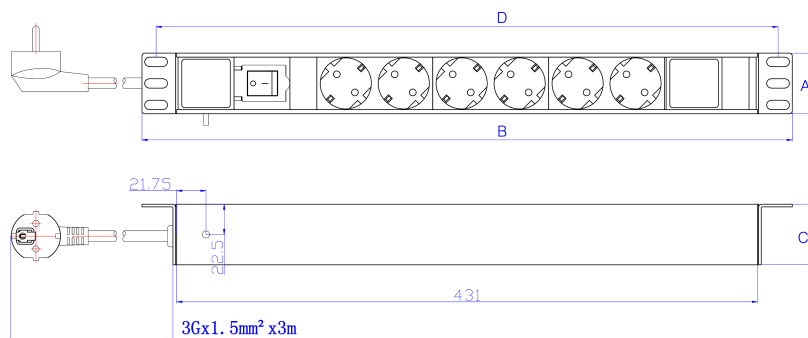

Product Specifications

Feature	Values
Mounting dimension	19 inch
Mounting size	465 mm
Mounting direction	Horizontal
Electrical connection	Connecting cord with plug

Excel 6 Way Horizontal PDU 6x Schuko Socket Passive 16A Schuko Plug LED

Item Code: 555-082

Type of electric plug connection	2 Pin DIN49441
Cable length	3 m
Number of Schuko socket outlets	6
Number of rack units (RU)	2
Width	482.6 mm
Height	62 mm
Depth	45 mm
Supply voltage	250 V
Surge Protected	no
Switchable	no
With LED indication	no
With mounting bracket	yes

Additional specifications

Features	Values
Input cable type	3 core 1.5mm cable
PDU Input cable connector	N/A
Rated Voltage	250 V AC 50/60 Hz
Rated current	16 Amp
Maximum power	4000 W
Unit control	LED indicator. On/off rocker switch
Insulation Resistance	$\geq 5\text{M}\Omega$
Fire resistance	Flame retardant
Operating temperature	-10°C to +45°C
Relative humidity	0% to 90%
Cable entry (horizontal orientation)	Left
Cable entry (vertical orientation)	Top
Master Circuit Breaker	NO
Master Switch	Yes (only on products marked as 'Switched')
Housing colour	Silver
Housing material	Aluminum

Excel 6 Way Horizontal PDU 6x Schuko Socket Passive 16A Schuko Plug LED

Item Code: 555-082

excel
without compromise.

Product drawing

Key	
A	Height
B	Width
C	Depth
D	Mounting Centres

All dimensions are in mm unless stated otherwise