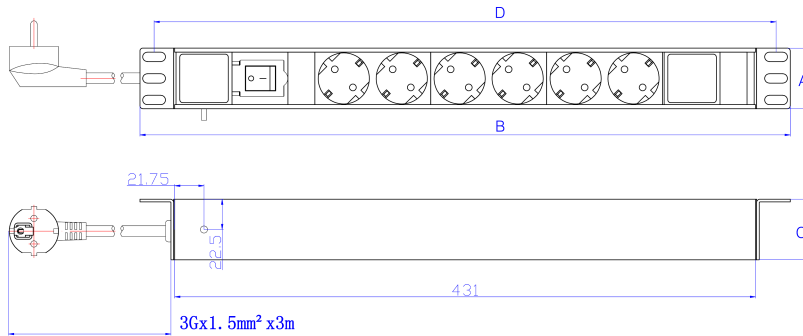

## Product Specifications

Feature	Values
Mounting dimension	19 inch
Mounting size	465 mm
Mounting direction	Horizontal
Electrical connection	Connecting cord with plug
Type of electric plug connection	2 Pin DIN49441
Cable length	3 m
Number of Schuko socket outlets	6
Number of rack units (RU)	2
Width	482.6 mm
Height	62 mm
Depth	45 mm
Supply voltage	250 V
Surge Protected	no
Switchable	no
With LED indication	no
With mounting bracket	yes

## Additional specifications

Features	Values
Input cable type	3 core 1.5mm cable
PDU Input cable connector	N/A
Rated Voltage	250 V AC 50/60 Hz
Rated current	16 Amp
Maximum power	4000 W
Unit control	LED indicator. On/off rocker switch
Insulation Resistance	$\geq 5M\Omega$
Fire resistance	Flame retardant
Operating temperature	-10°C to +45°C
Relative humidity	0% to 90%
Cable entry (horizontal orientation)	Left
Cable entry (vertical orientation)	Top
Master Circuit Breaker	NO
Master Switch	Yes (only on products marked as 'Switched')
Housing colour	Silver
Housing material	Aluminum

## Product drawing

Key	
A	Height
B	Width
C	Depth
D	Mounting Centres

All dimensions are in mm unless stated otherwise