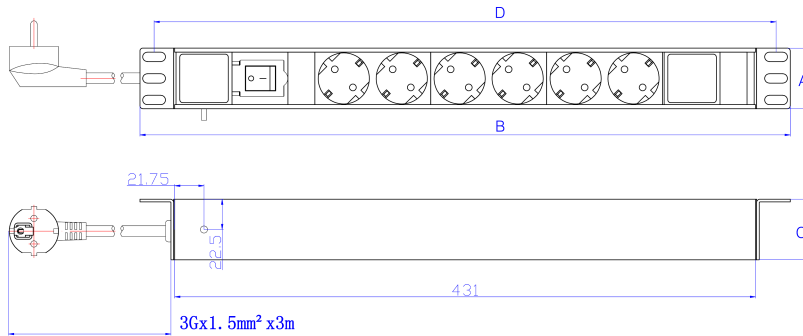

Excel 6 Way Horizontal PDU 6x Schuko Socket Passive 16A Schuko Plug LED

Part Code: 555-082

sales@excel-networking.com
excel-networking.com

Product drawing

Key	
A	Height
B	Width
C	Depth
D	Mounting Centres

All dimensions are in mm unless stated otherwise

Standards

Applicable standard	Detail
Directive 2011/65/EU (RoHS II)	Restriction of the Use of Certain Hazardous Substances in Electrical and Electronic Equipment — compliant. Applies within EU member states).
Directive (EU) 2015/863 (RoHS III)	Amending Directive 2011/65/EU to add four phthalates (DEHP, BBP, DBP, DIBP) to Annex II — compliant.
DIN VDE 0620-2-1:2016	Plugs and socket-outlets for household and similar purposes
DIN 49441	Two-pole Plugs with Earthing Contact 10 A 250 V$\approx$ AND 10 A 250 V$\square$, 16 A 250 V$\sim$
Directive 2008/98/EC (WFD)	Waste Framework Directive — compliant. Implemented in the UK through the Waste (England and Wales) Regulations 2011 (SI 2011 No. 988).
ECHA SCIP Database	Compliant; product does not contain SVHCs (Substances of Very High Concern) as defined under REACH Article 33(1). Submission obligations met under EU REACH and UK REACH.
Regulation (EU) 2019/1021 (POPs)	EU Regulation on Persistent Organic Pollutants — compliant. For Great Britain, compliance is aligned with the Persistent Organic Pollutants (Amendment) (EU Exit)